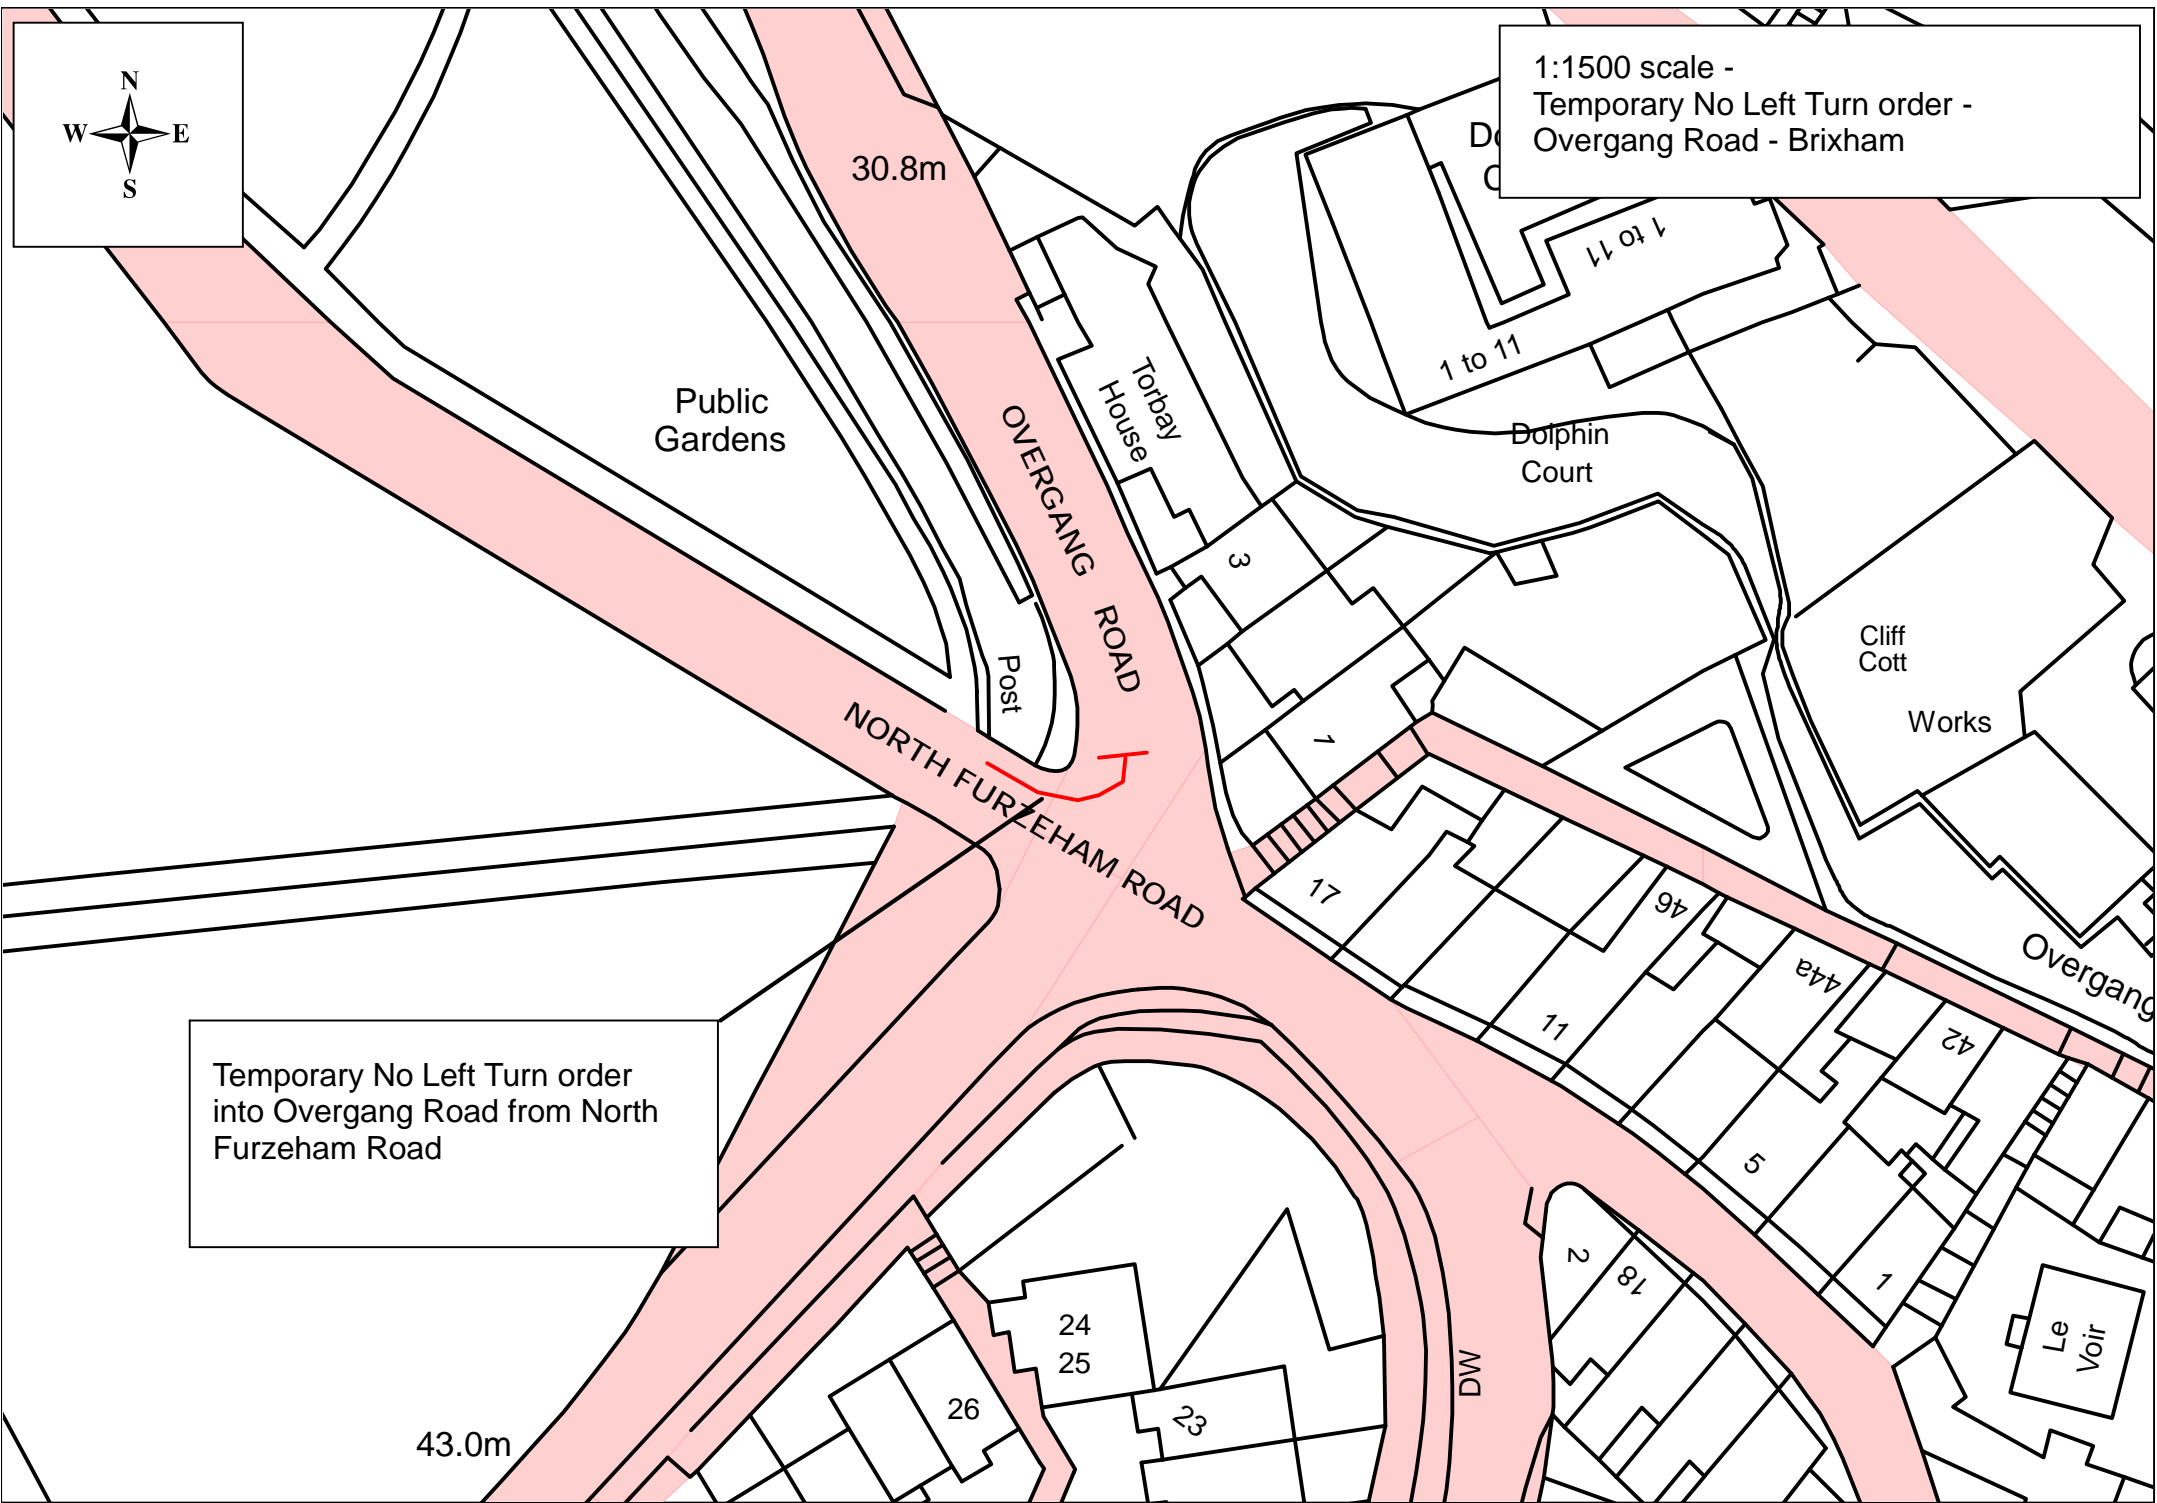

1:1500 scale -
Temporary No Left Turn order -
Overgang Road - Brixham

Public Gardens

30.8m

OVERGANG ROAD

NORTH FURZEHAM ROAD

Torbay House

Dolphin Court

Cliff Cott

Works

Overgang

Le Voir

Temporary No Left Turn order
into Overgang Road from North
Furzeham Road

43.0m

26

24
25

23

DW

2

78

5

7

42

44a

46