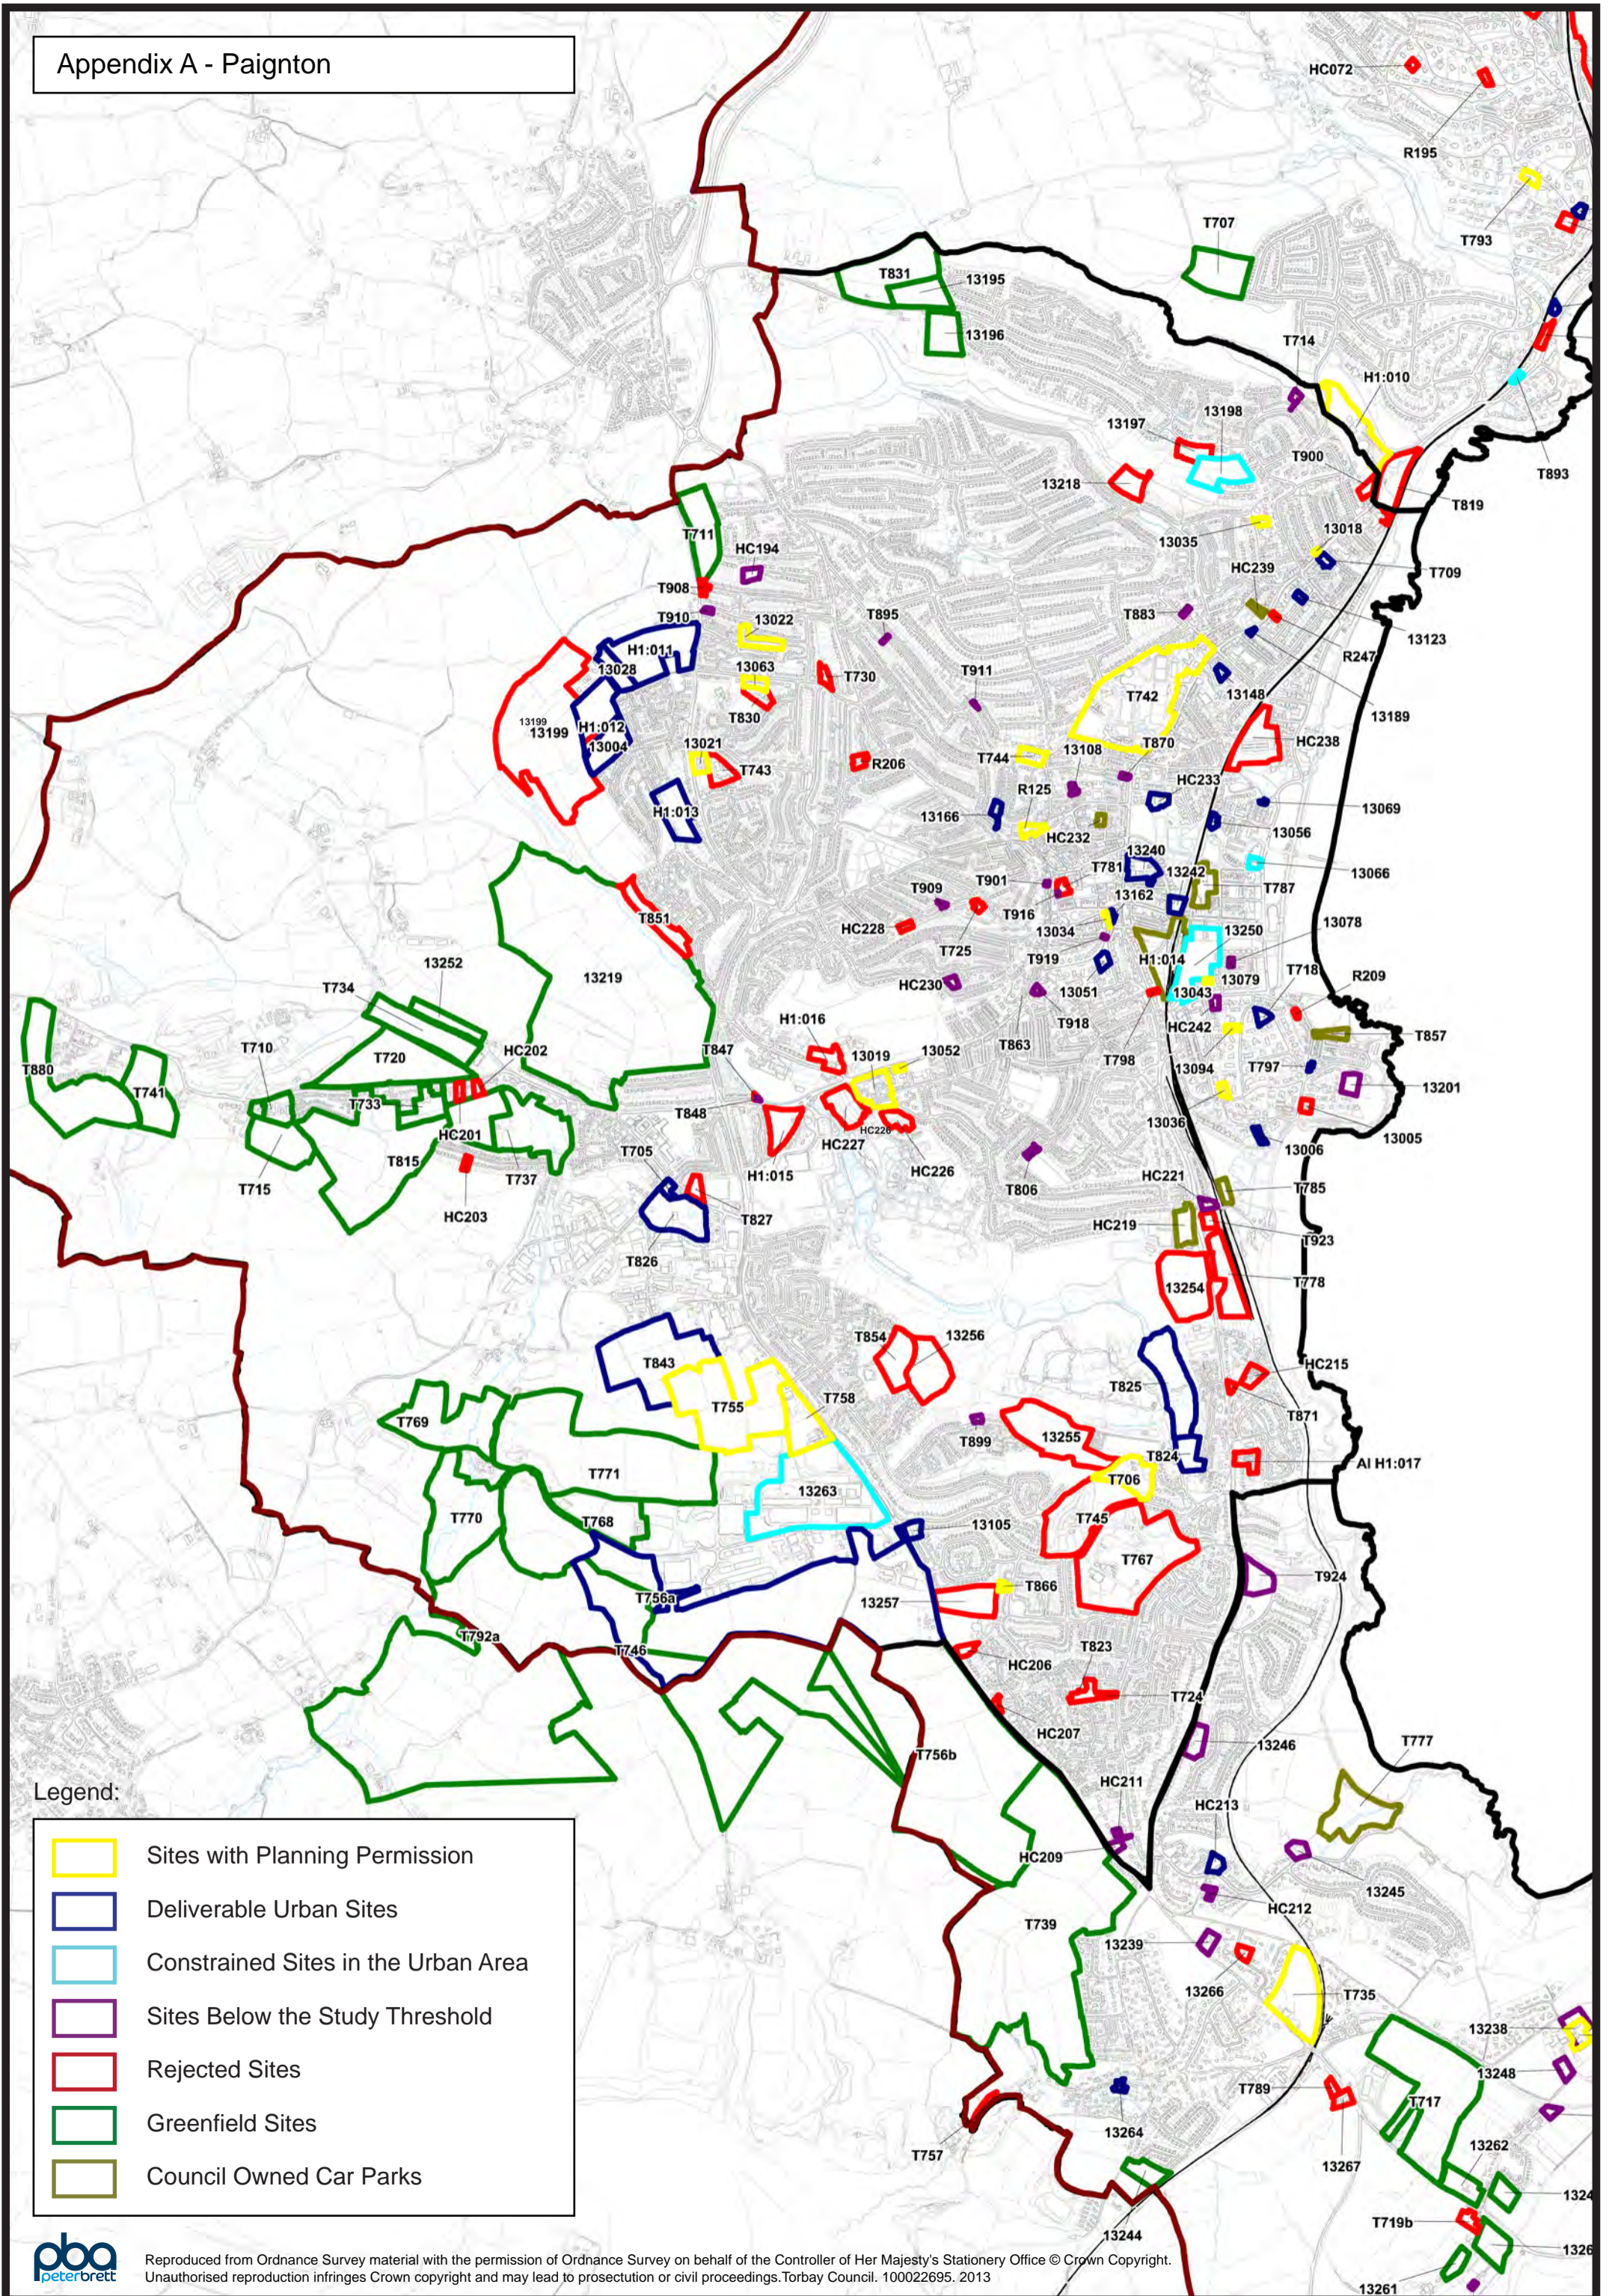

Appendix A - Paignton

Legend:

- Sites with Planning Permission
- Deliverable Urban Sites
- Constrained Sites in the Urban Area
- Sites Below the Study Threshold
- Rejected Sites
- Greenfield Sites
- Council Owned Car Parks

Reproduced from Ordnance Survey material with the permission of Ordnance Survey on behalf of the Controller of Her Majesty's Stationery Office © Crown Copyright. Unauthorised reproduction infringes Crown copyright and may lead to prosecution or civil proceedings. Torbay Council. 100022695. 2013