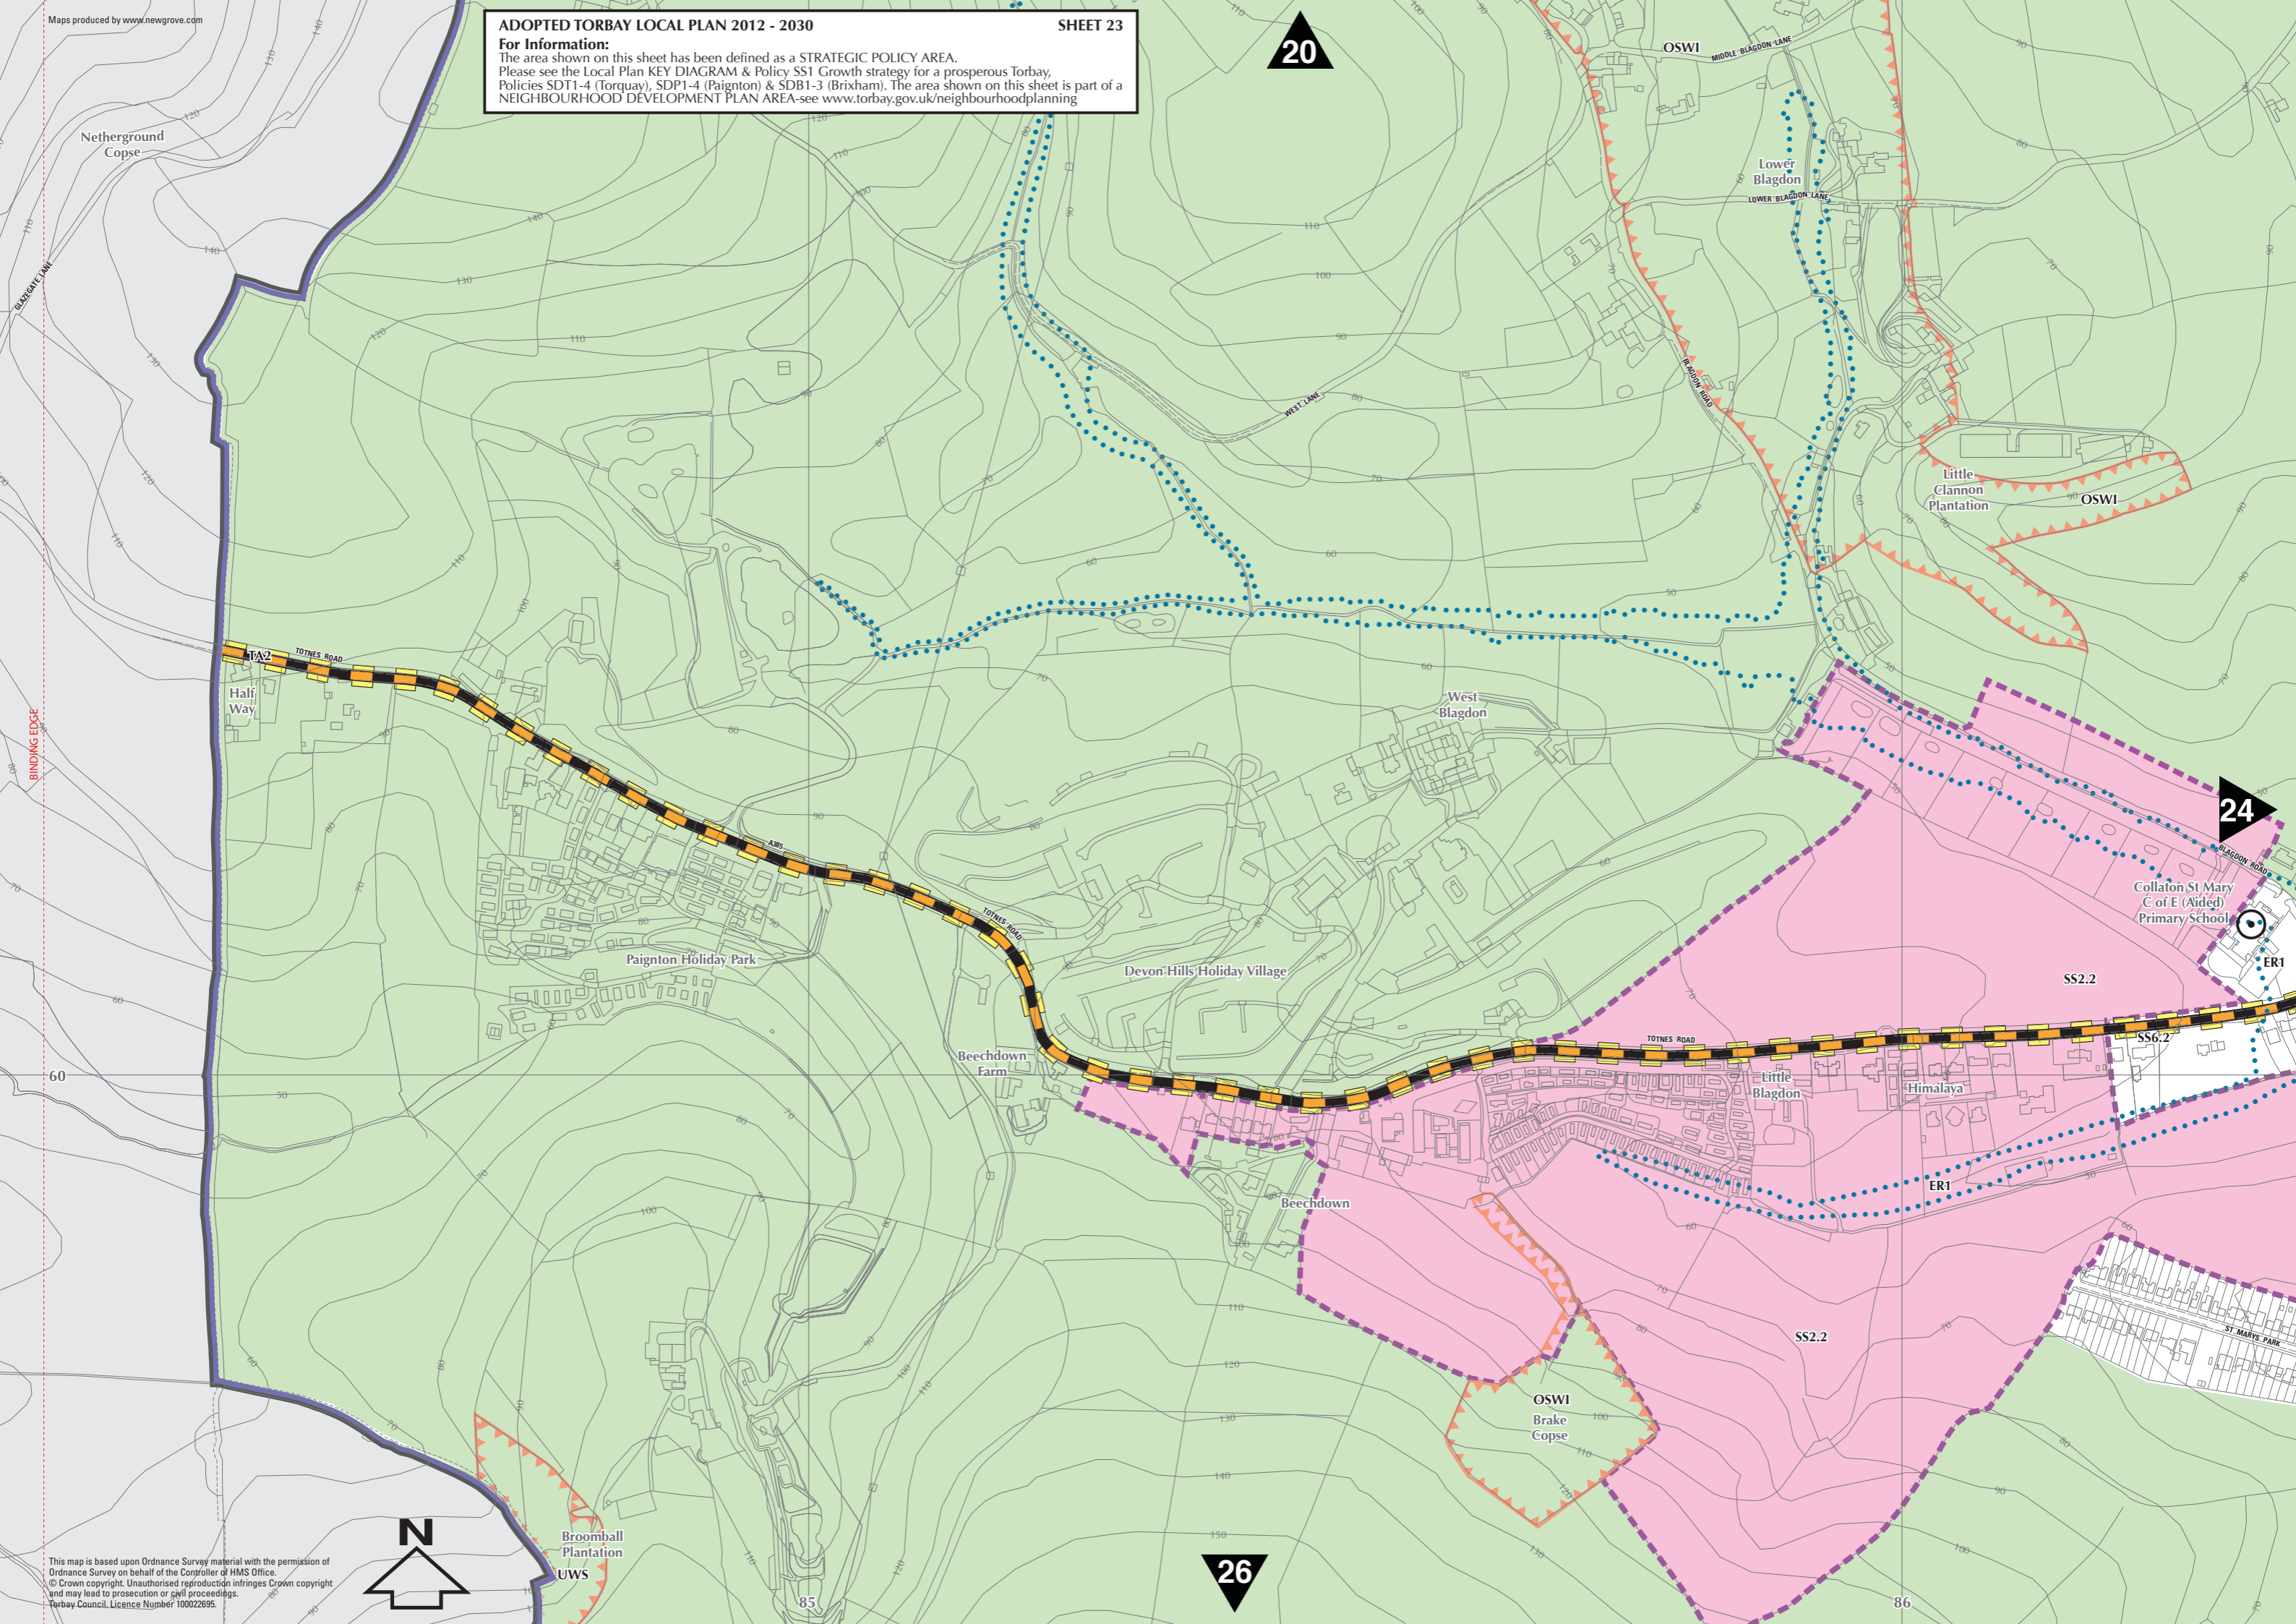

**ADOPTED TORBAY LOCAL PLAN 2012 - 2030** **SHEET 23**

**For Information:**  
 The area shown on this sheet has been defined as a STRATEGIC POLICY AREA.  
 Please see the Local Plan KEY DIAGRAM & Policy SS1 Growth strategy for a prosperous Torbay,  
 Policies SDT1-4 (Torquay), SDP1-4 (Paignton) & SDB1-3 (Brixham). The area shown on this sheet is part of a  
 NEIGHBOURHOOD DEVELOPMENT PLAN AREA-see [www.torbay.gov.uk/neighbourhoodplanning](http://www.torbay.gov.uk/neighbourhoodplanning)

20

24

26

Netherground Copse

OSWI

Lower Blagdon

Little Clannon Plantation

OSWI

Half Way

West Blagdon

Paignton Holiday Park

Devon Hills Holiday Village

Collaton St Mary C of E (Aided) Primary School

Beechdown Farm

Little Blagdon

Himalaya

Beechdown

ER1

OSWI Brake Copse

Broomball Plantation

UWS