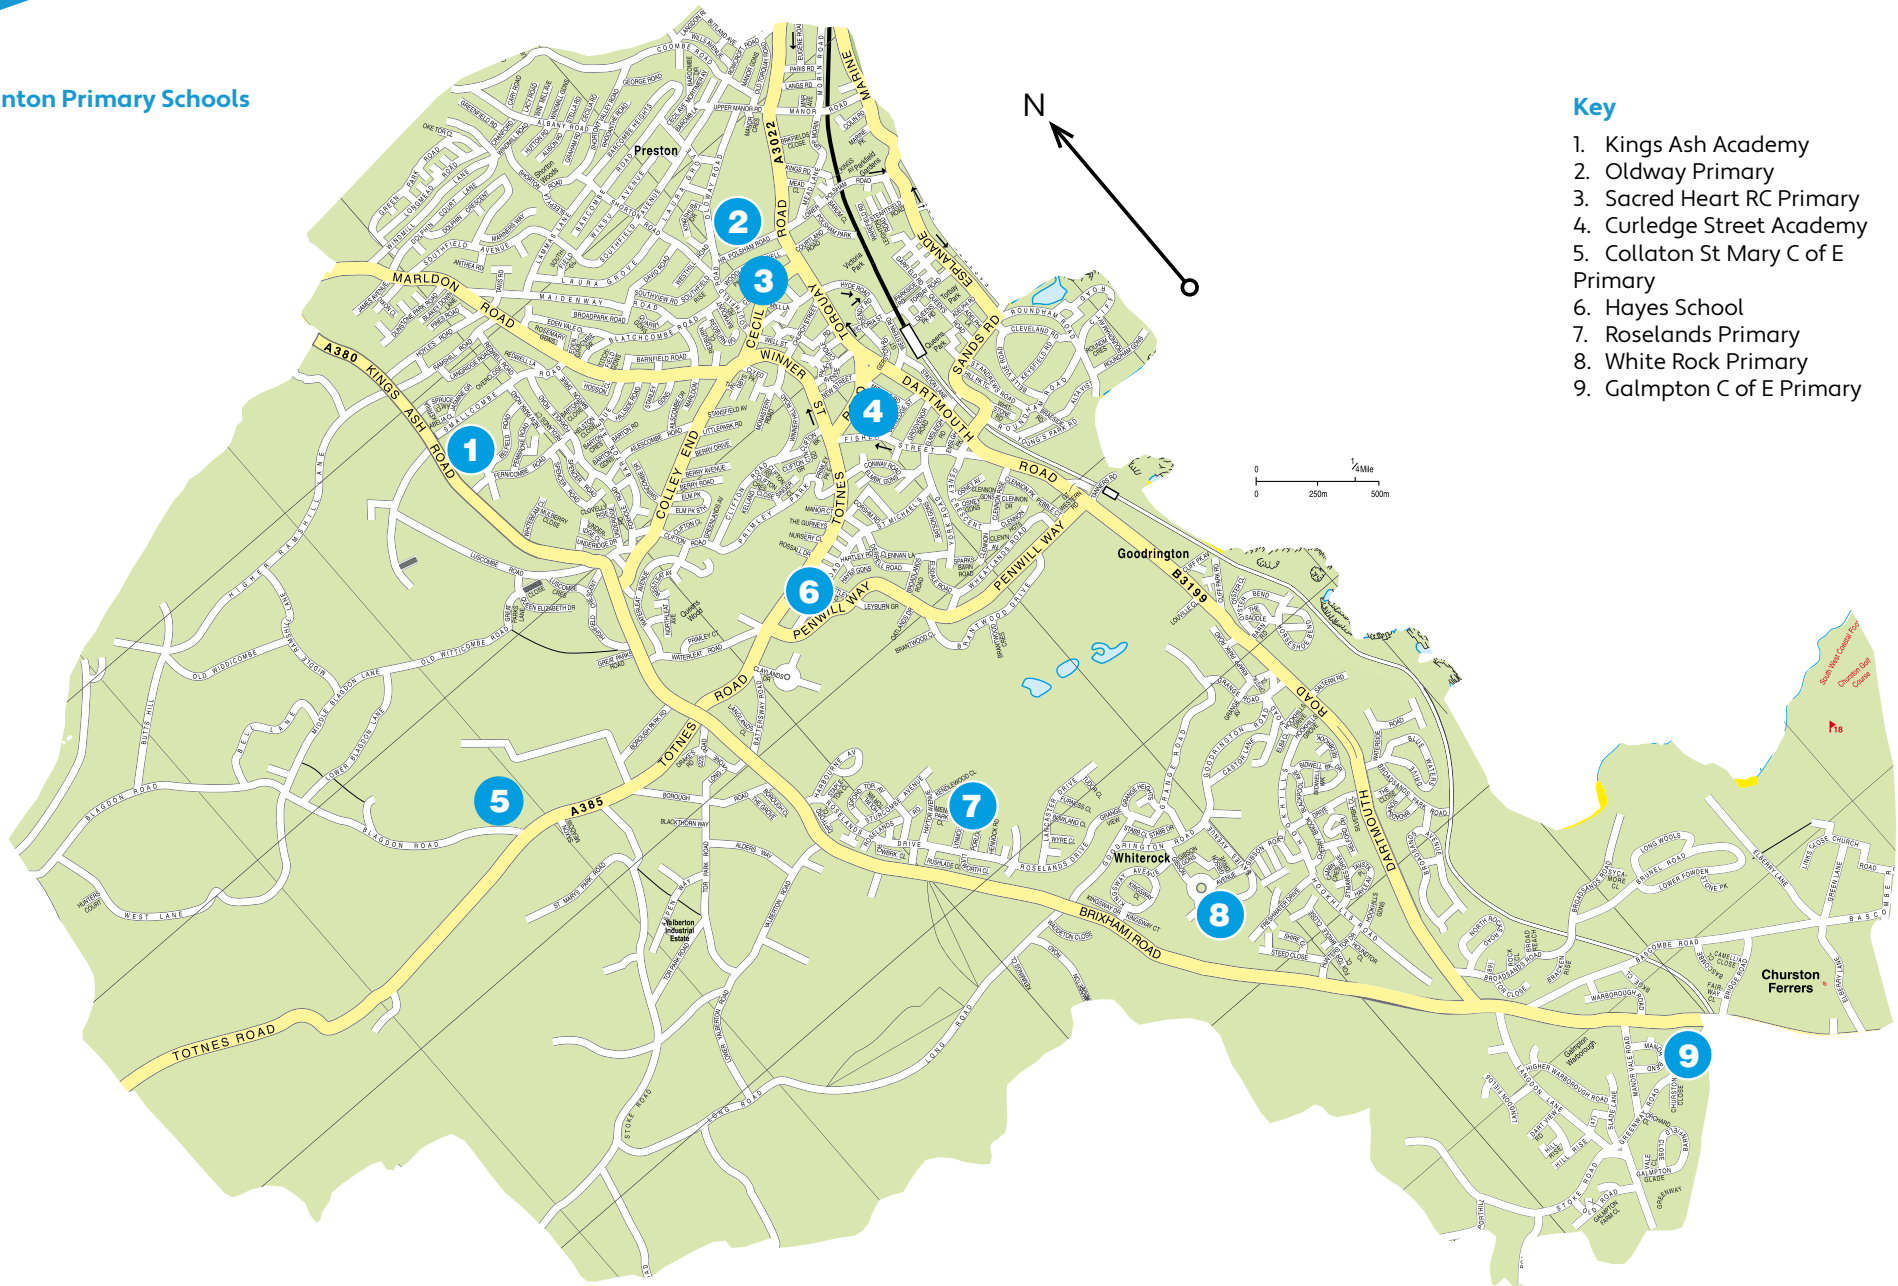

Paignton Primary Schools

Key

1. Kings Ash Academy
2. Oldway Primary
3. Sacred Heart RC Primary
4. Curledge Street Academy
5. Collaton St Mary C of E Primary
6. Hayes School
7. Roselands Primary
8. White Rock Primary
9. Galmpton C of E Primary