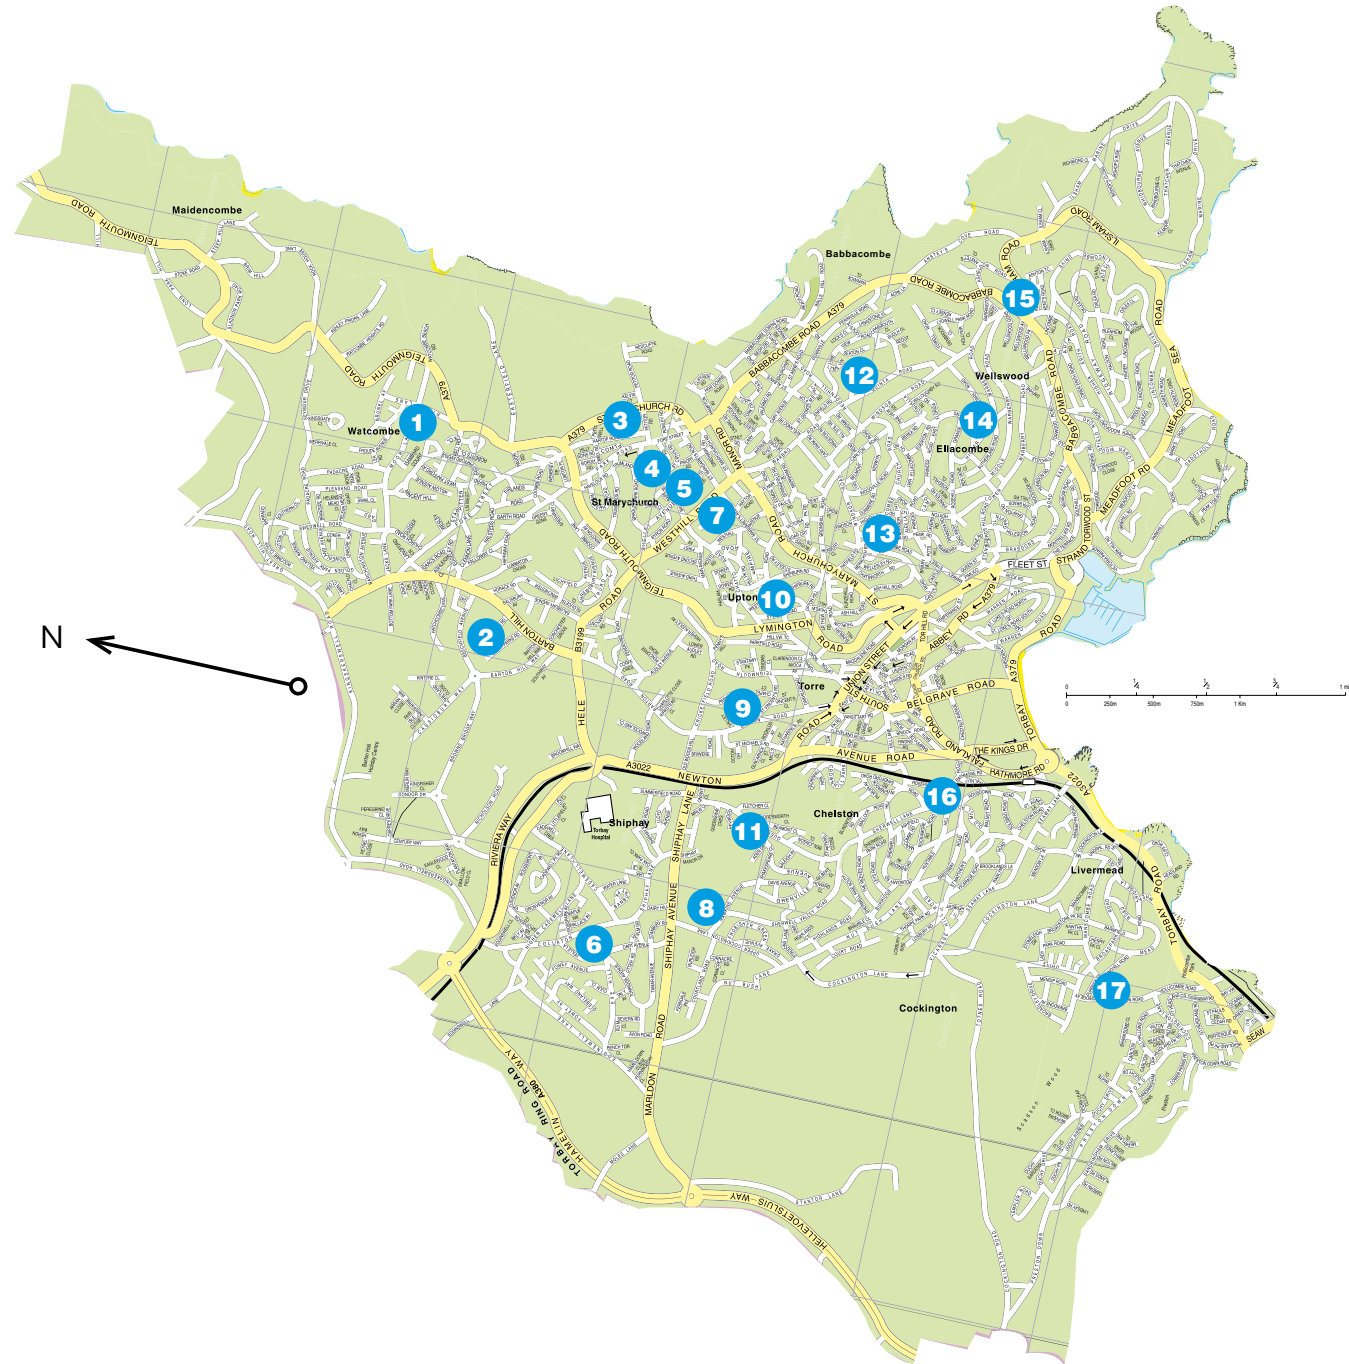

## Brixham Primary Schools

- Key**
1. Furzeham Primary
  2. Brixham C of E
  3. Eden Park Primary Academy
  4. St Margaret Clitherow Catholic Primary

Paignton Primary Schools

Key

- 1. Kings Ash Academy
- 2. Oldway Primary
- 3. Sacred Heart RC Primary
- 4. Curledge Street Academy
- 5. Collaton St Mary C of E Primary
- 6. Hayes School
- 7. Roselands Primary
- 8. White Rock Primary
- 9. Galmpton C of E Primary

## Torquay Primary Schools

1. Watcombe Primary
2. Barton Hill Academy
3. St Marychurch C of E
4. Priory Roman Catholic Primary
5. St Margaret's Academy
6. Shiphay Learning Academy
7. Homelands Primary
8. Sherwell Valley Primary
9. Torre C of E Academy
10. Upton St James C of E Primary
11. Our Lady of the Angels RC Primary
12. Babbacombe C of E Primary
13. Ellacombe Academy
14. Warberry C of E Primary
15. Ilsham Academy
16. Cockington Primary
17. Preston Primary

Brixham Secondary Schools

Key

- 1. Brixham College
- 2. Churston Ferrers Grammer

— Brixham College designated area boundary

Paignton Secondary Schools

Key

1. Paignton Community and Sports Academy

— Paignton Community and Sports Academy designated area boundary.

Torquay Secondary Schools

Key

- 1. Torquay Academy
- 2. The Spires College
- 3. St. Cuthbert Mayne
- 4. Torquay Boys' Grammar
- 5. Torquay Girls' Grammar

- Torquay Academy designated area.
- The Spires College designated area.