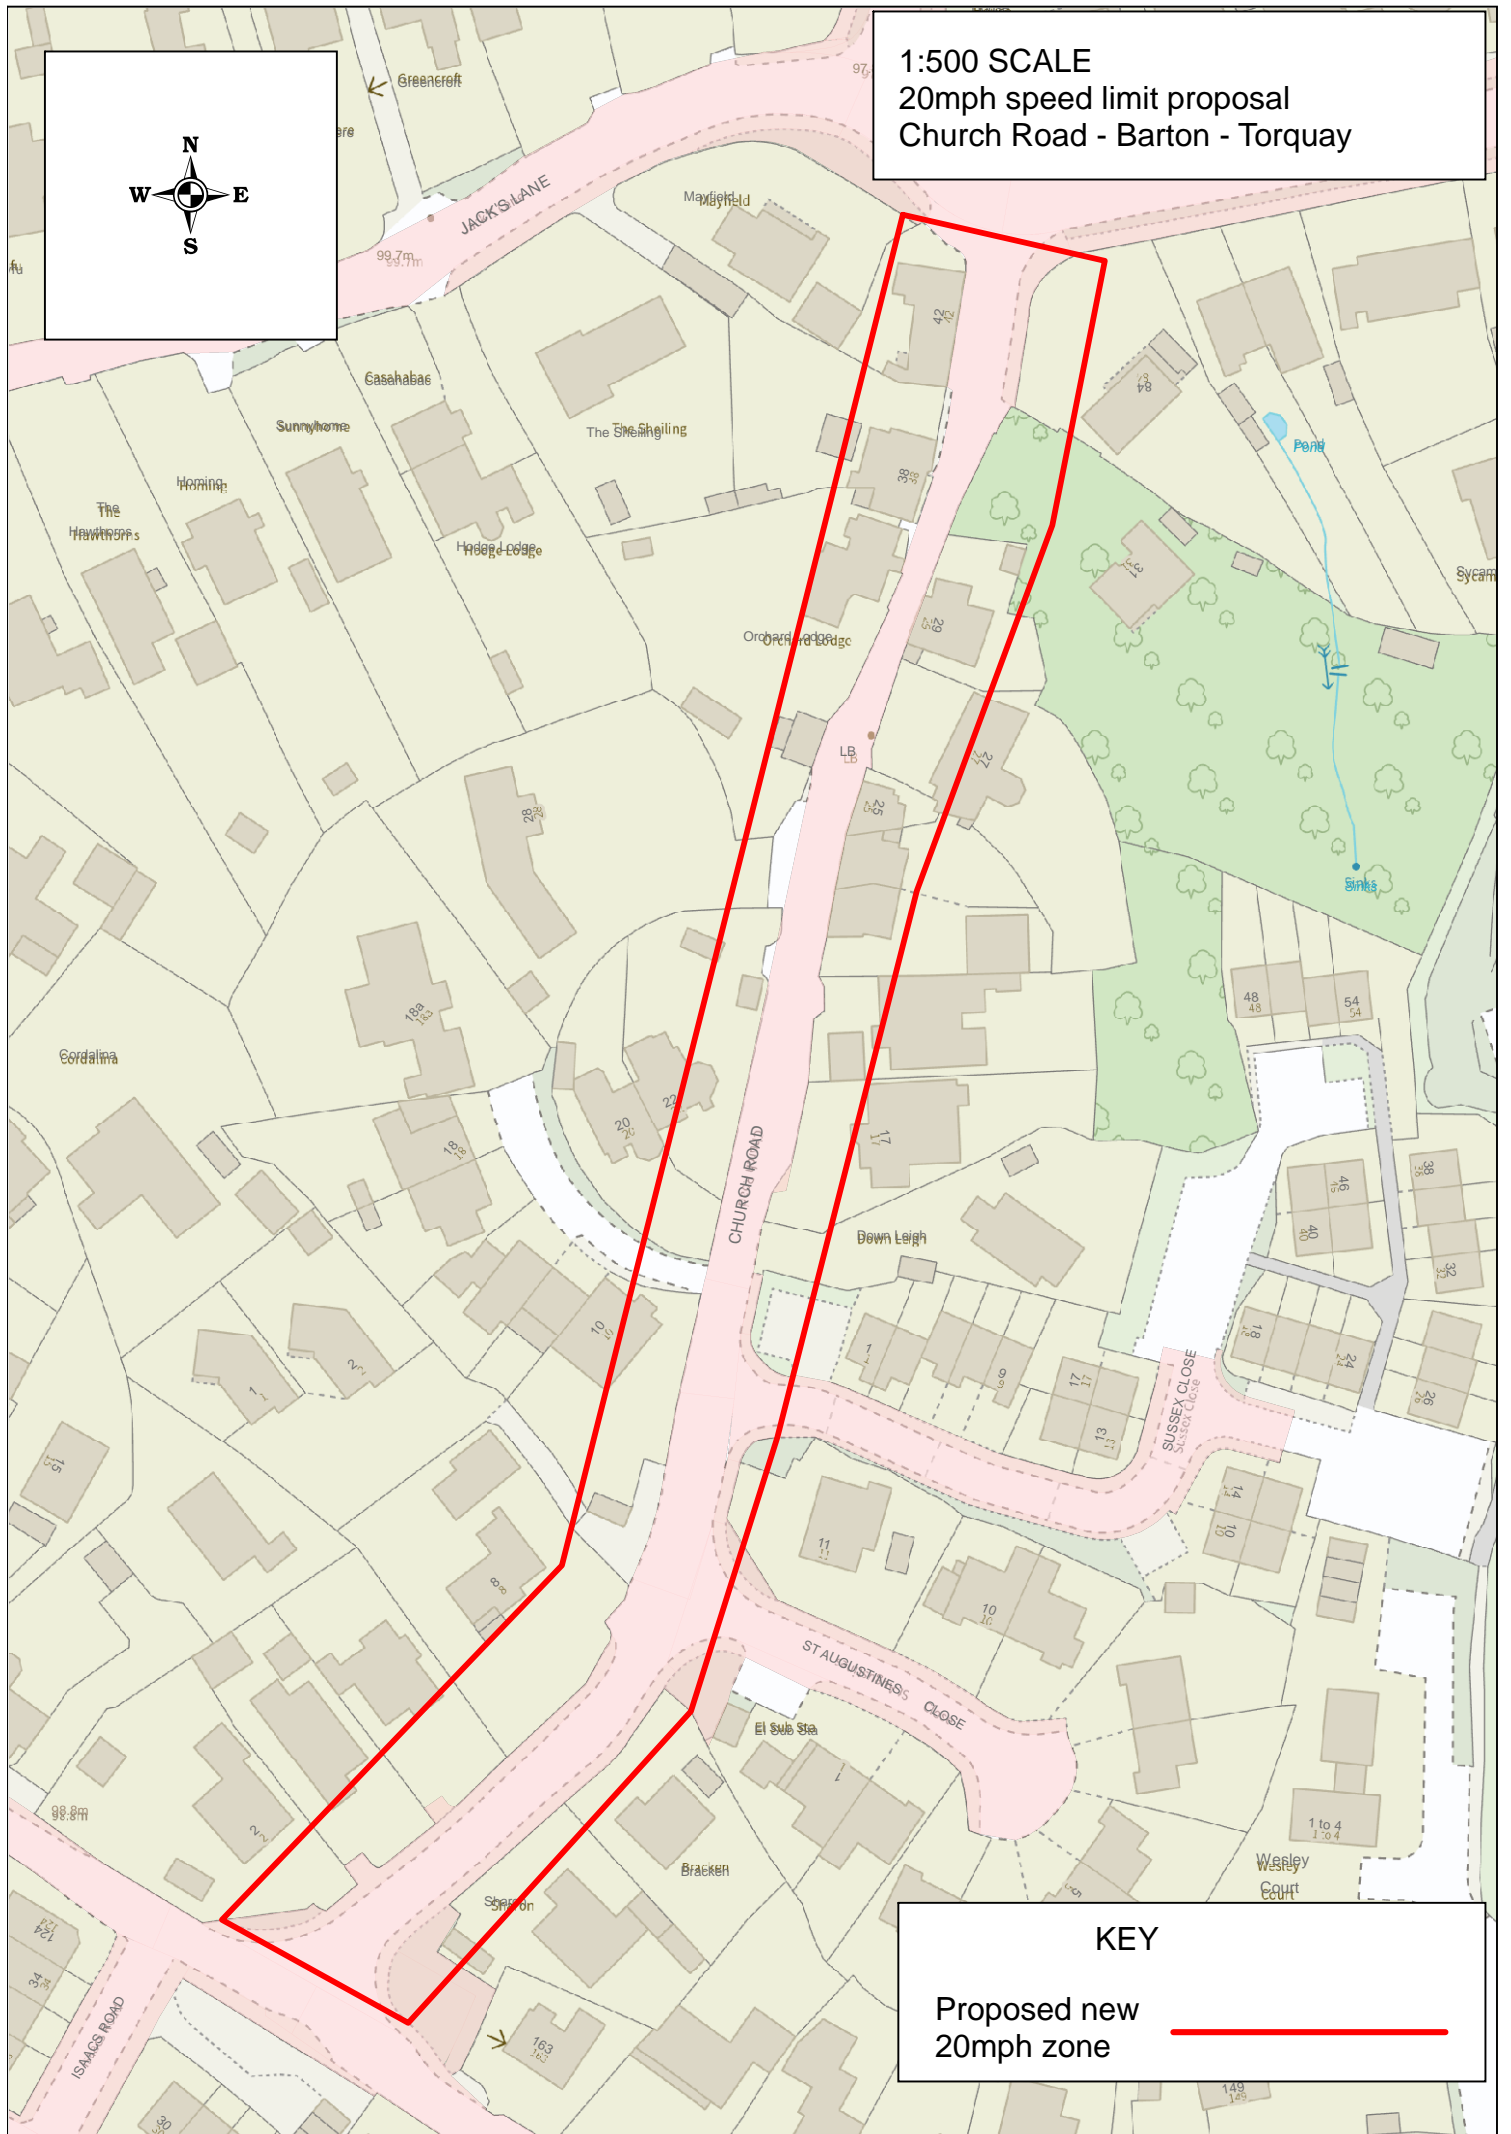

1:500 SCALE
20mph speed limit proposal
Church Road - Barton - Torquay

KEY

Proposed new
20mph zone