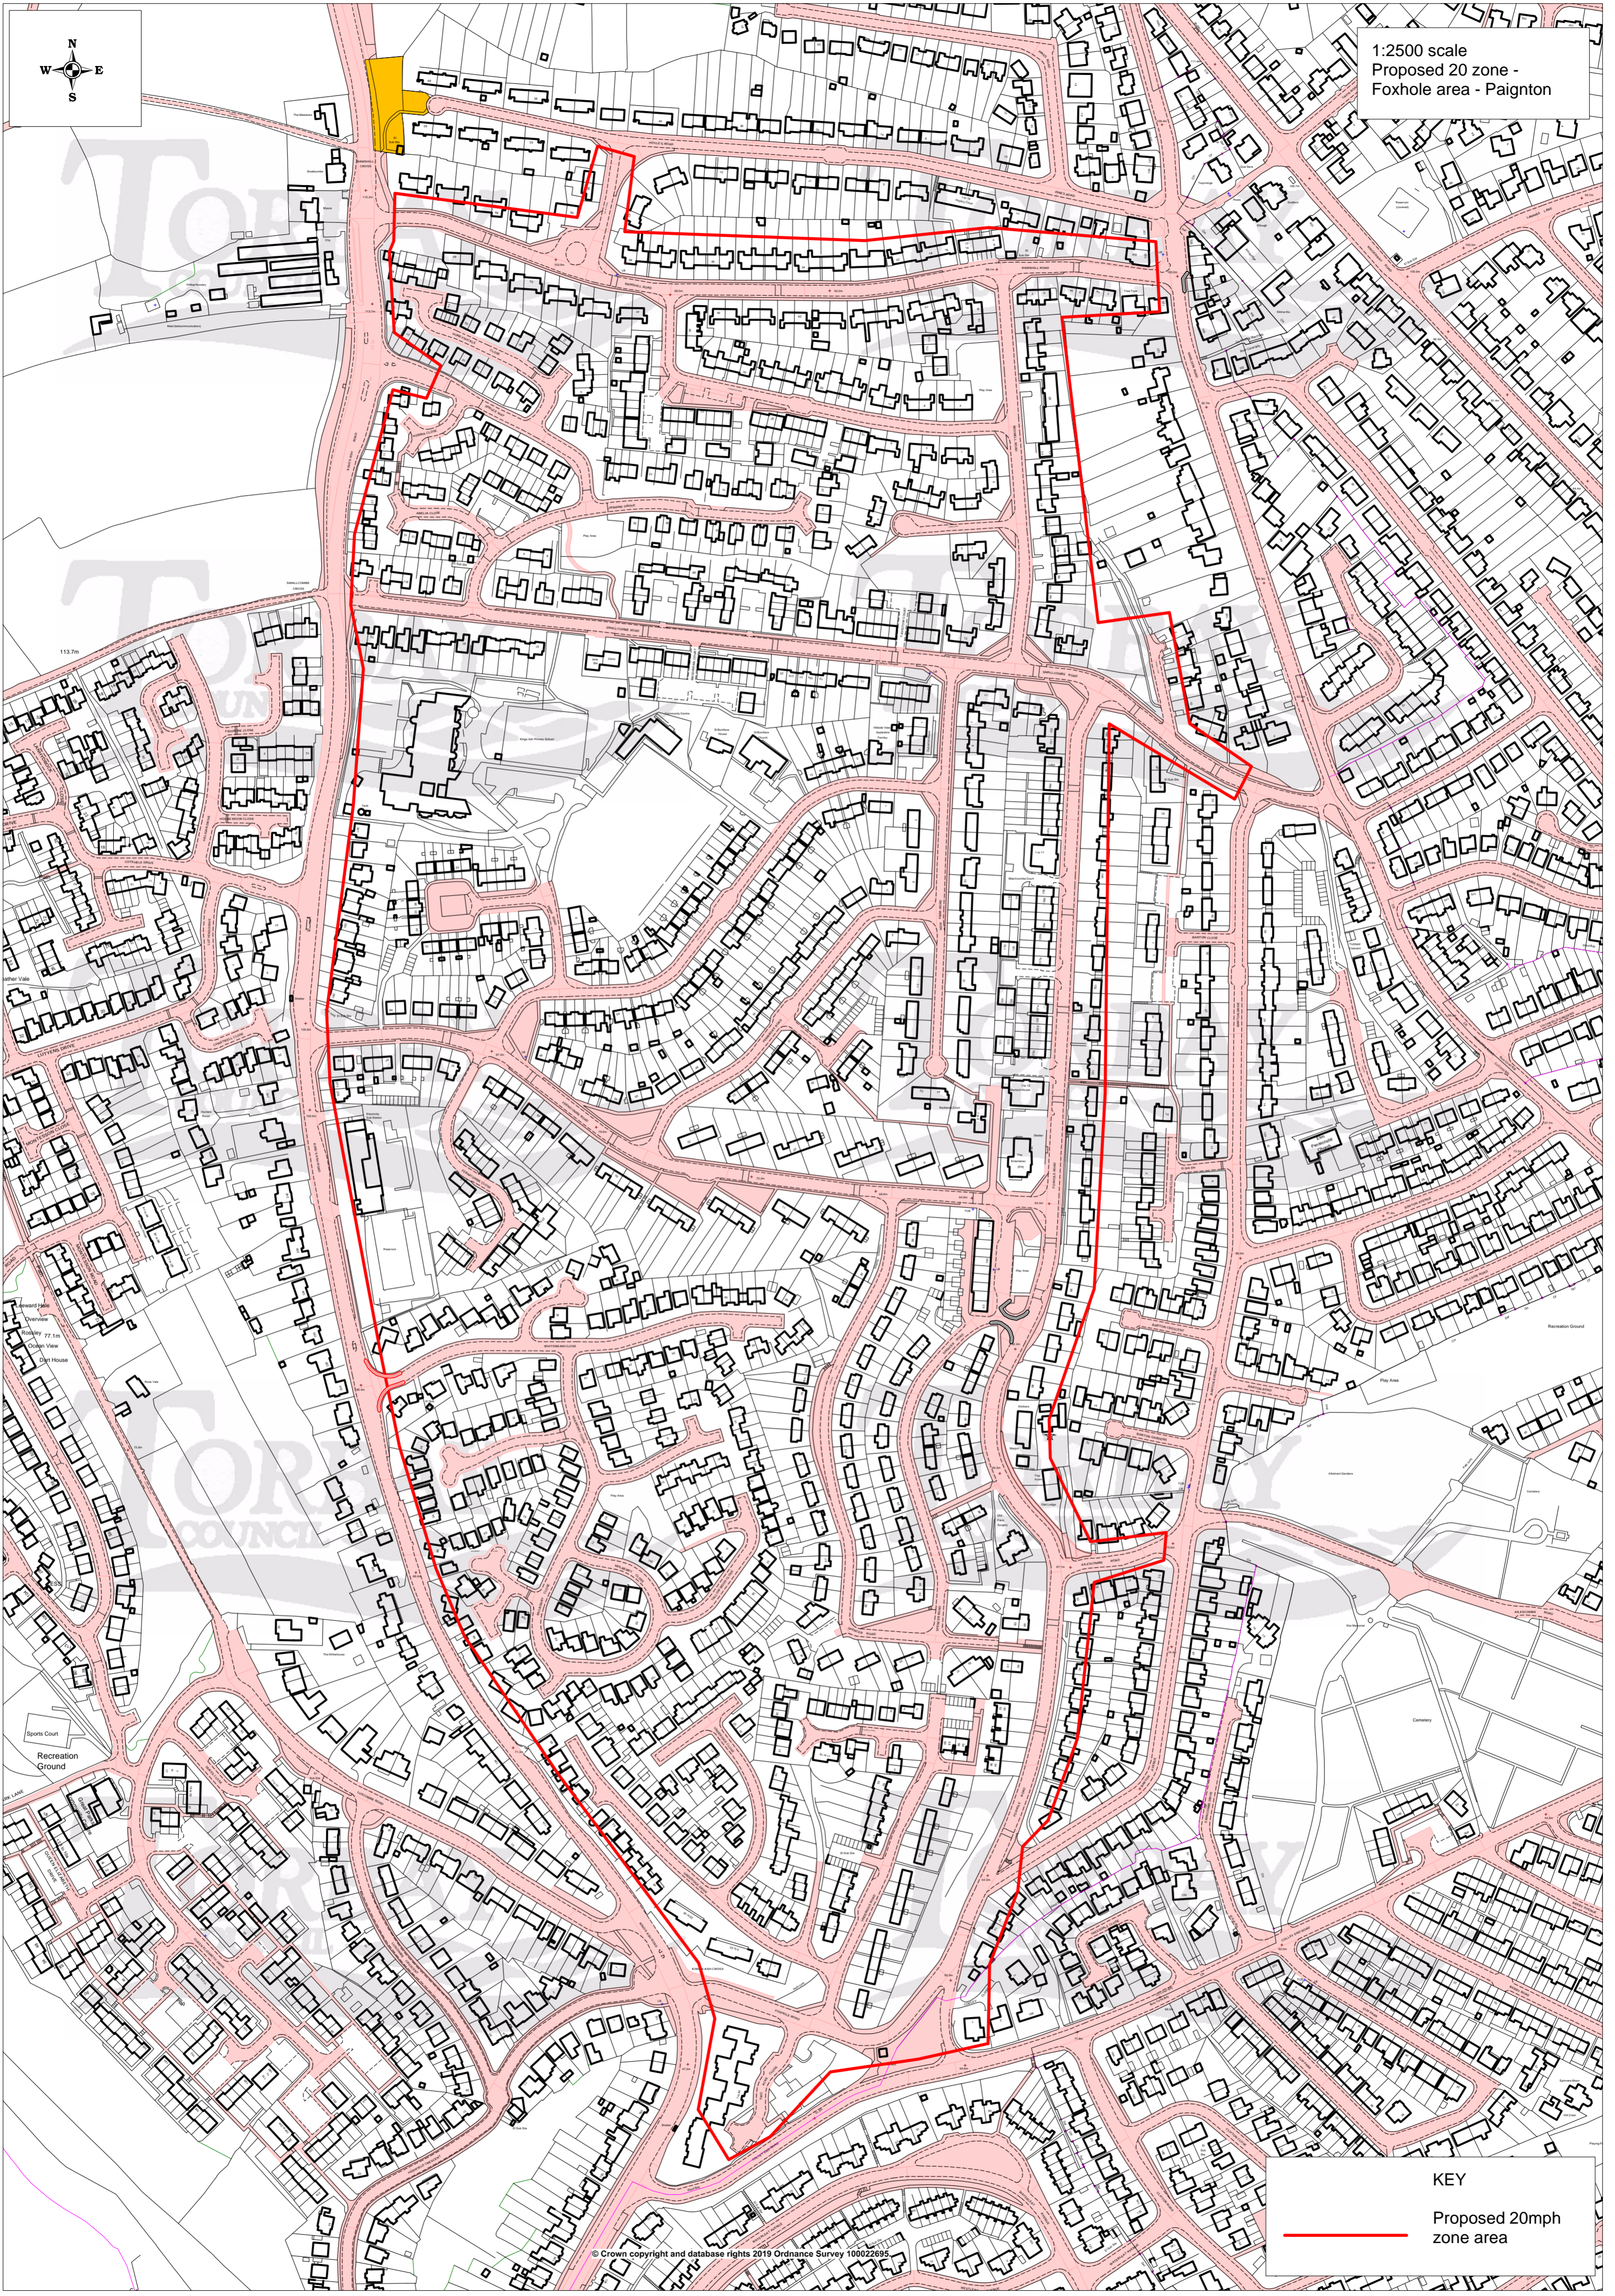

1:2500 scale
Proposed 20 zone -
Foxhole area - Paignton

KEY

Proposed 20mph
zone area