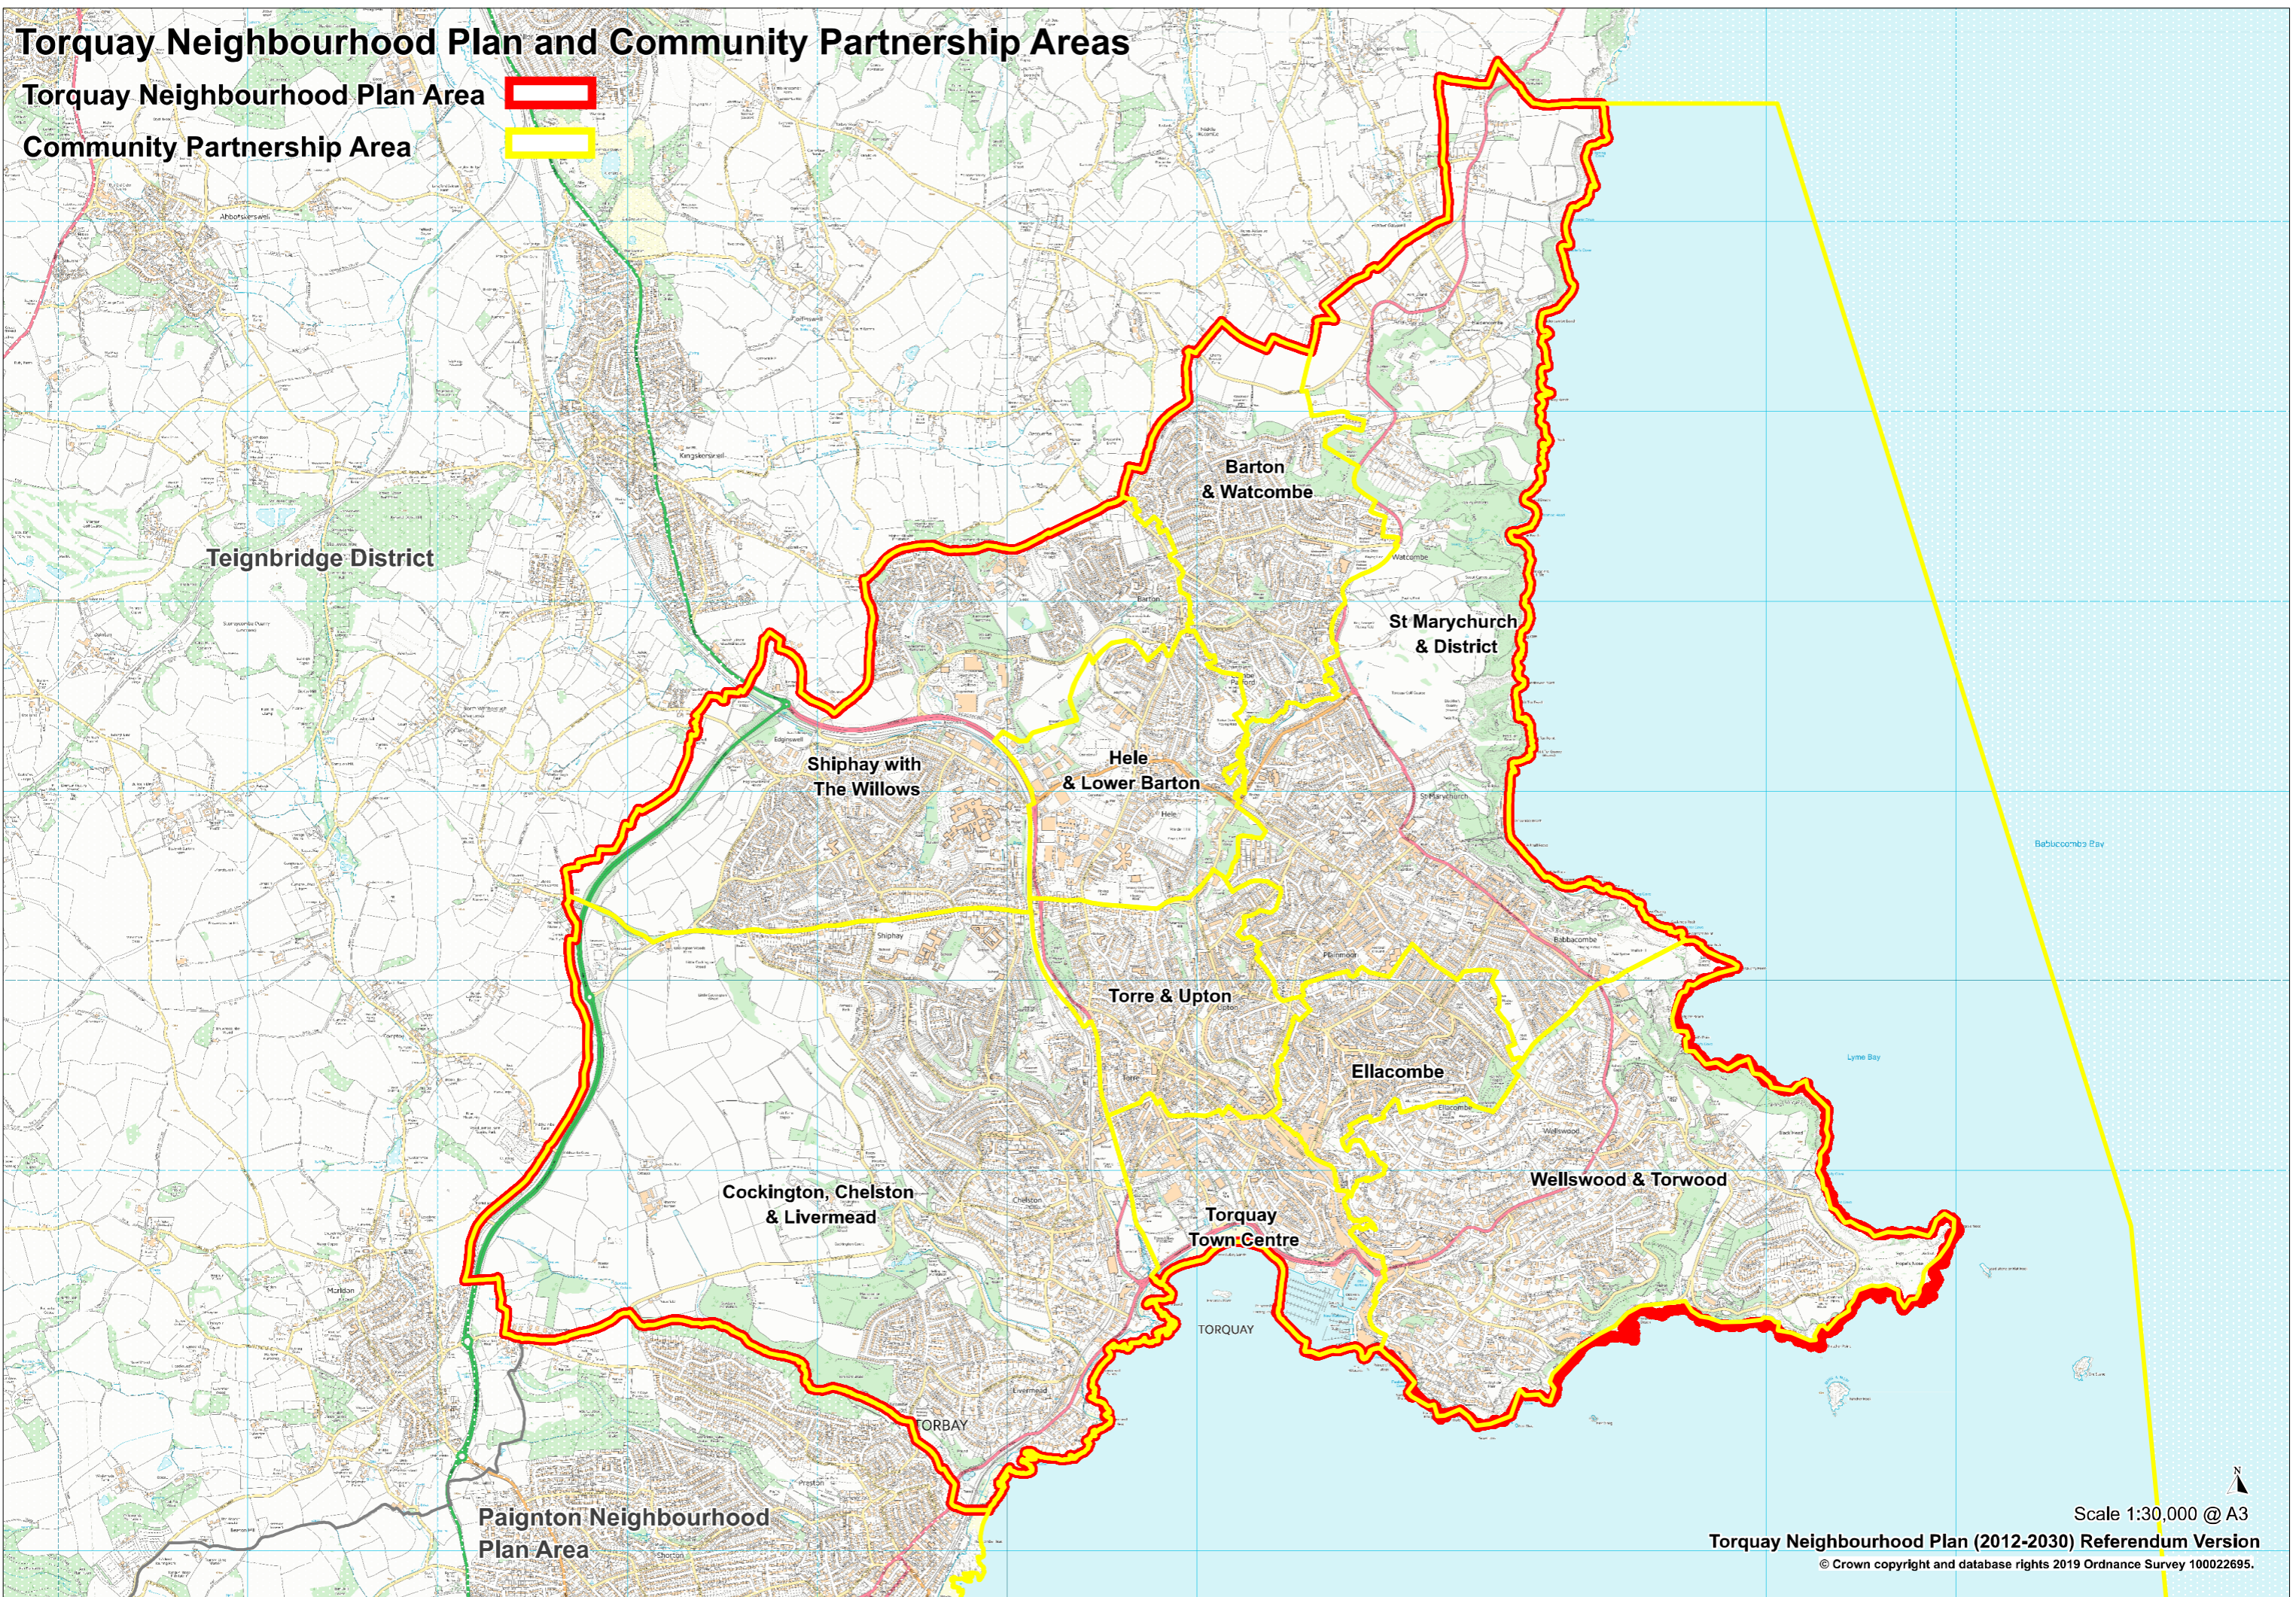

# Torquay Neighbourhood Plan and Community Partnership Areas

Torquay Neighbourhood Plan Area   
Community Partnership Area 

Scale 1:30,000 @ A3

Torquay Neighbourhood Plan (2012-2030) Referendum Version

© Crown copyright and database rights 2019 Ordnance Survey 100022695.