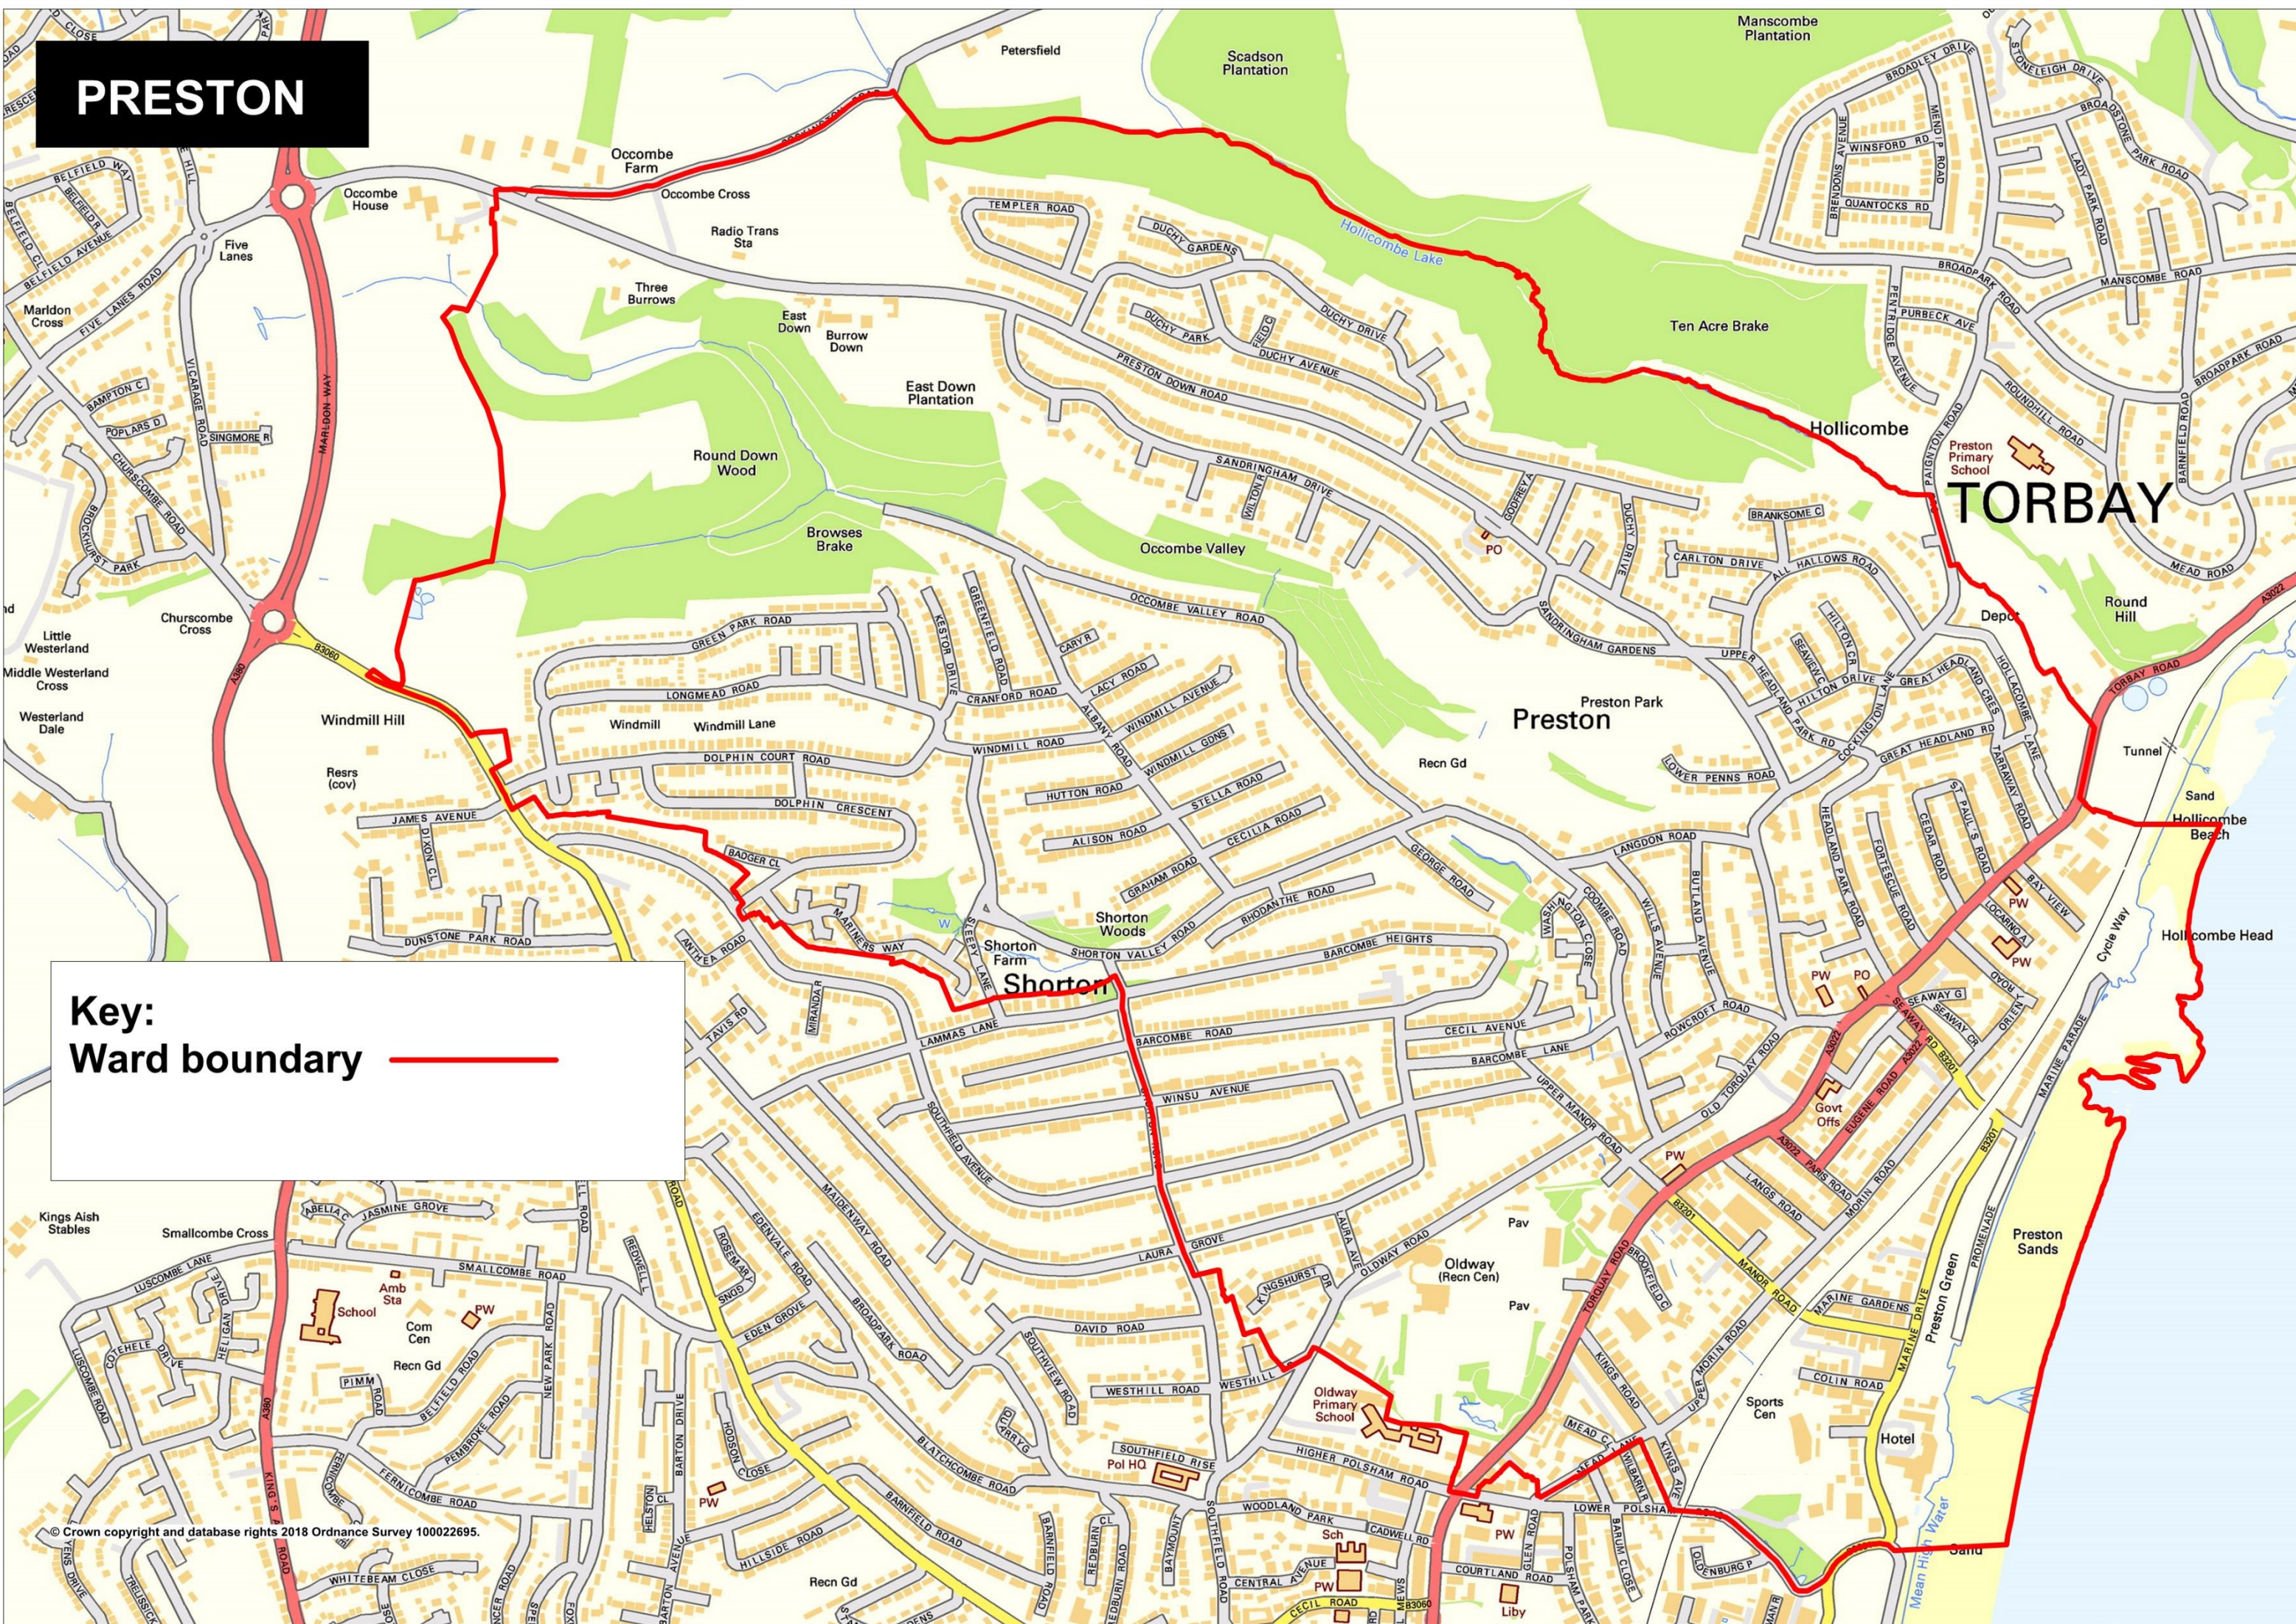

PRESTON

Key:
Ward boundary ———