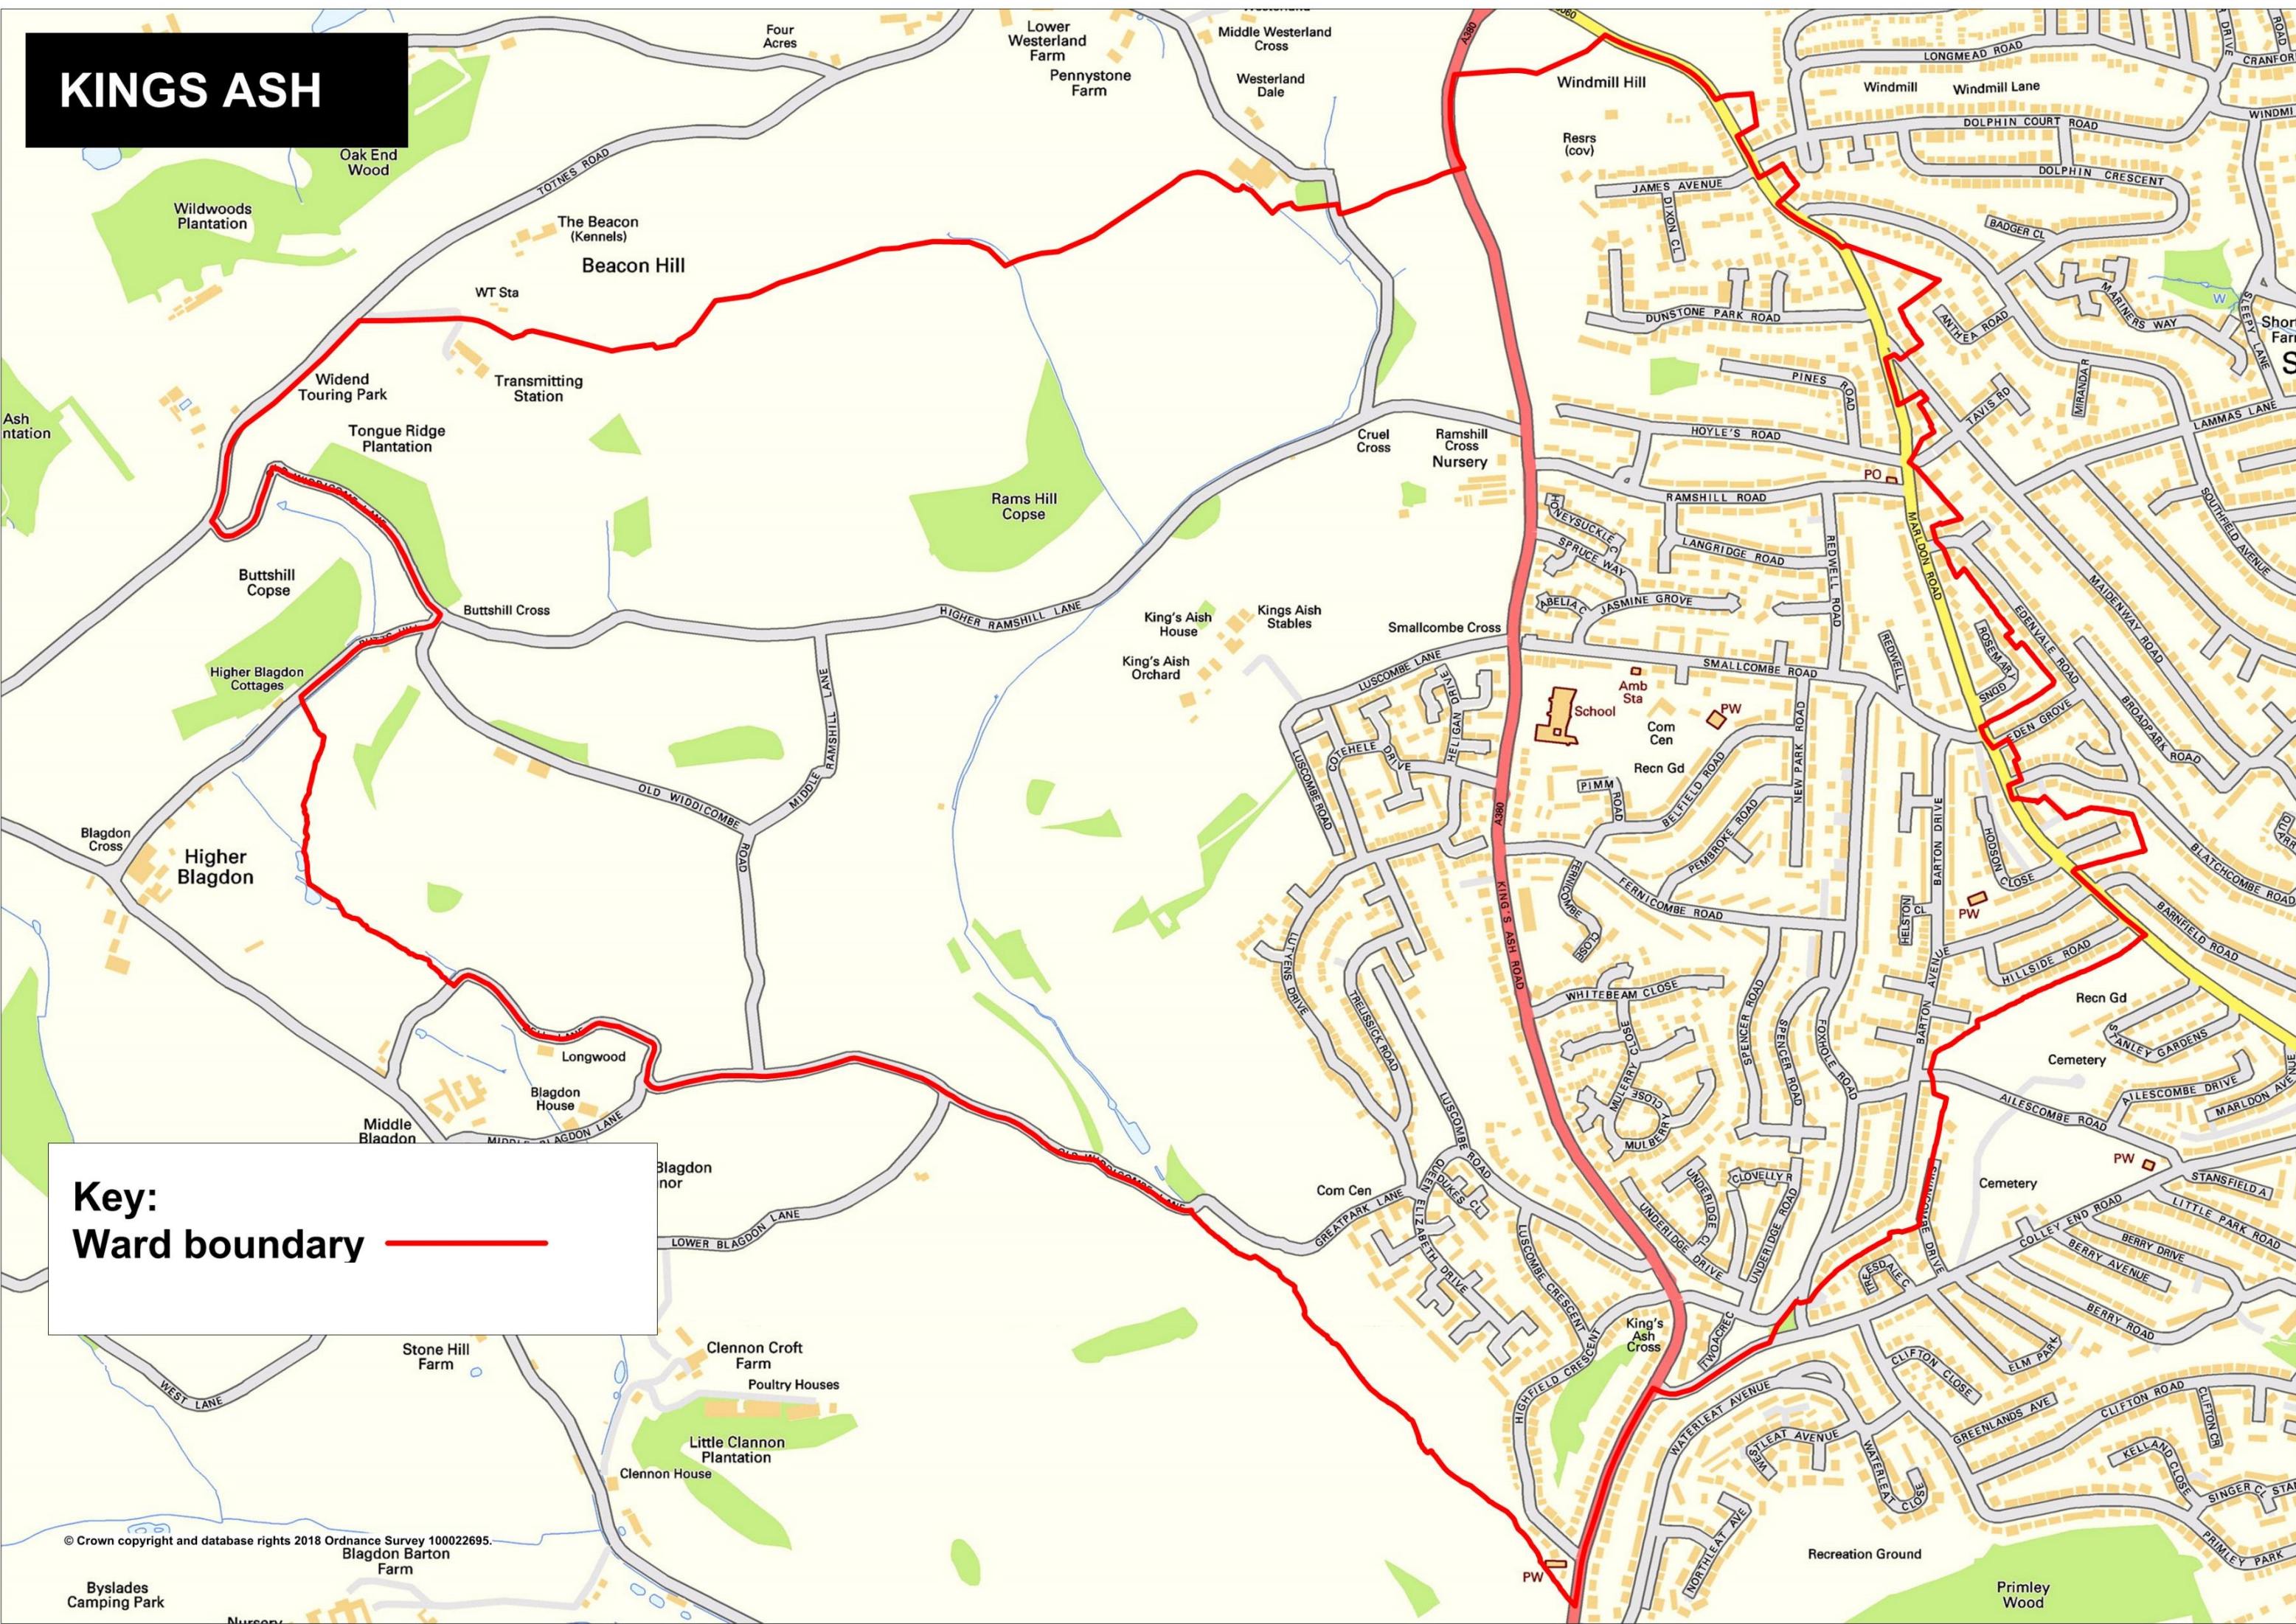

KINGS ASH

Key:
Ward boundary ———