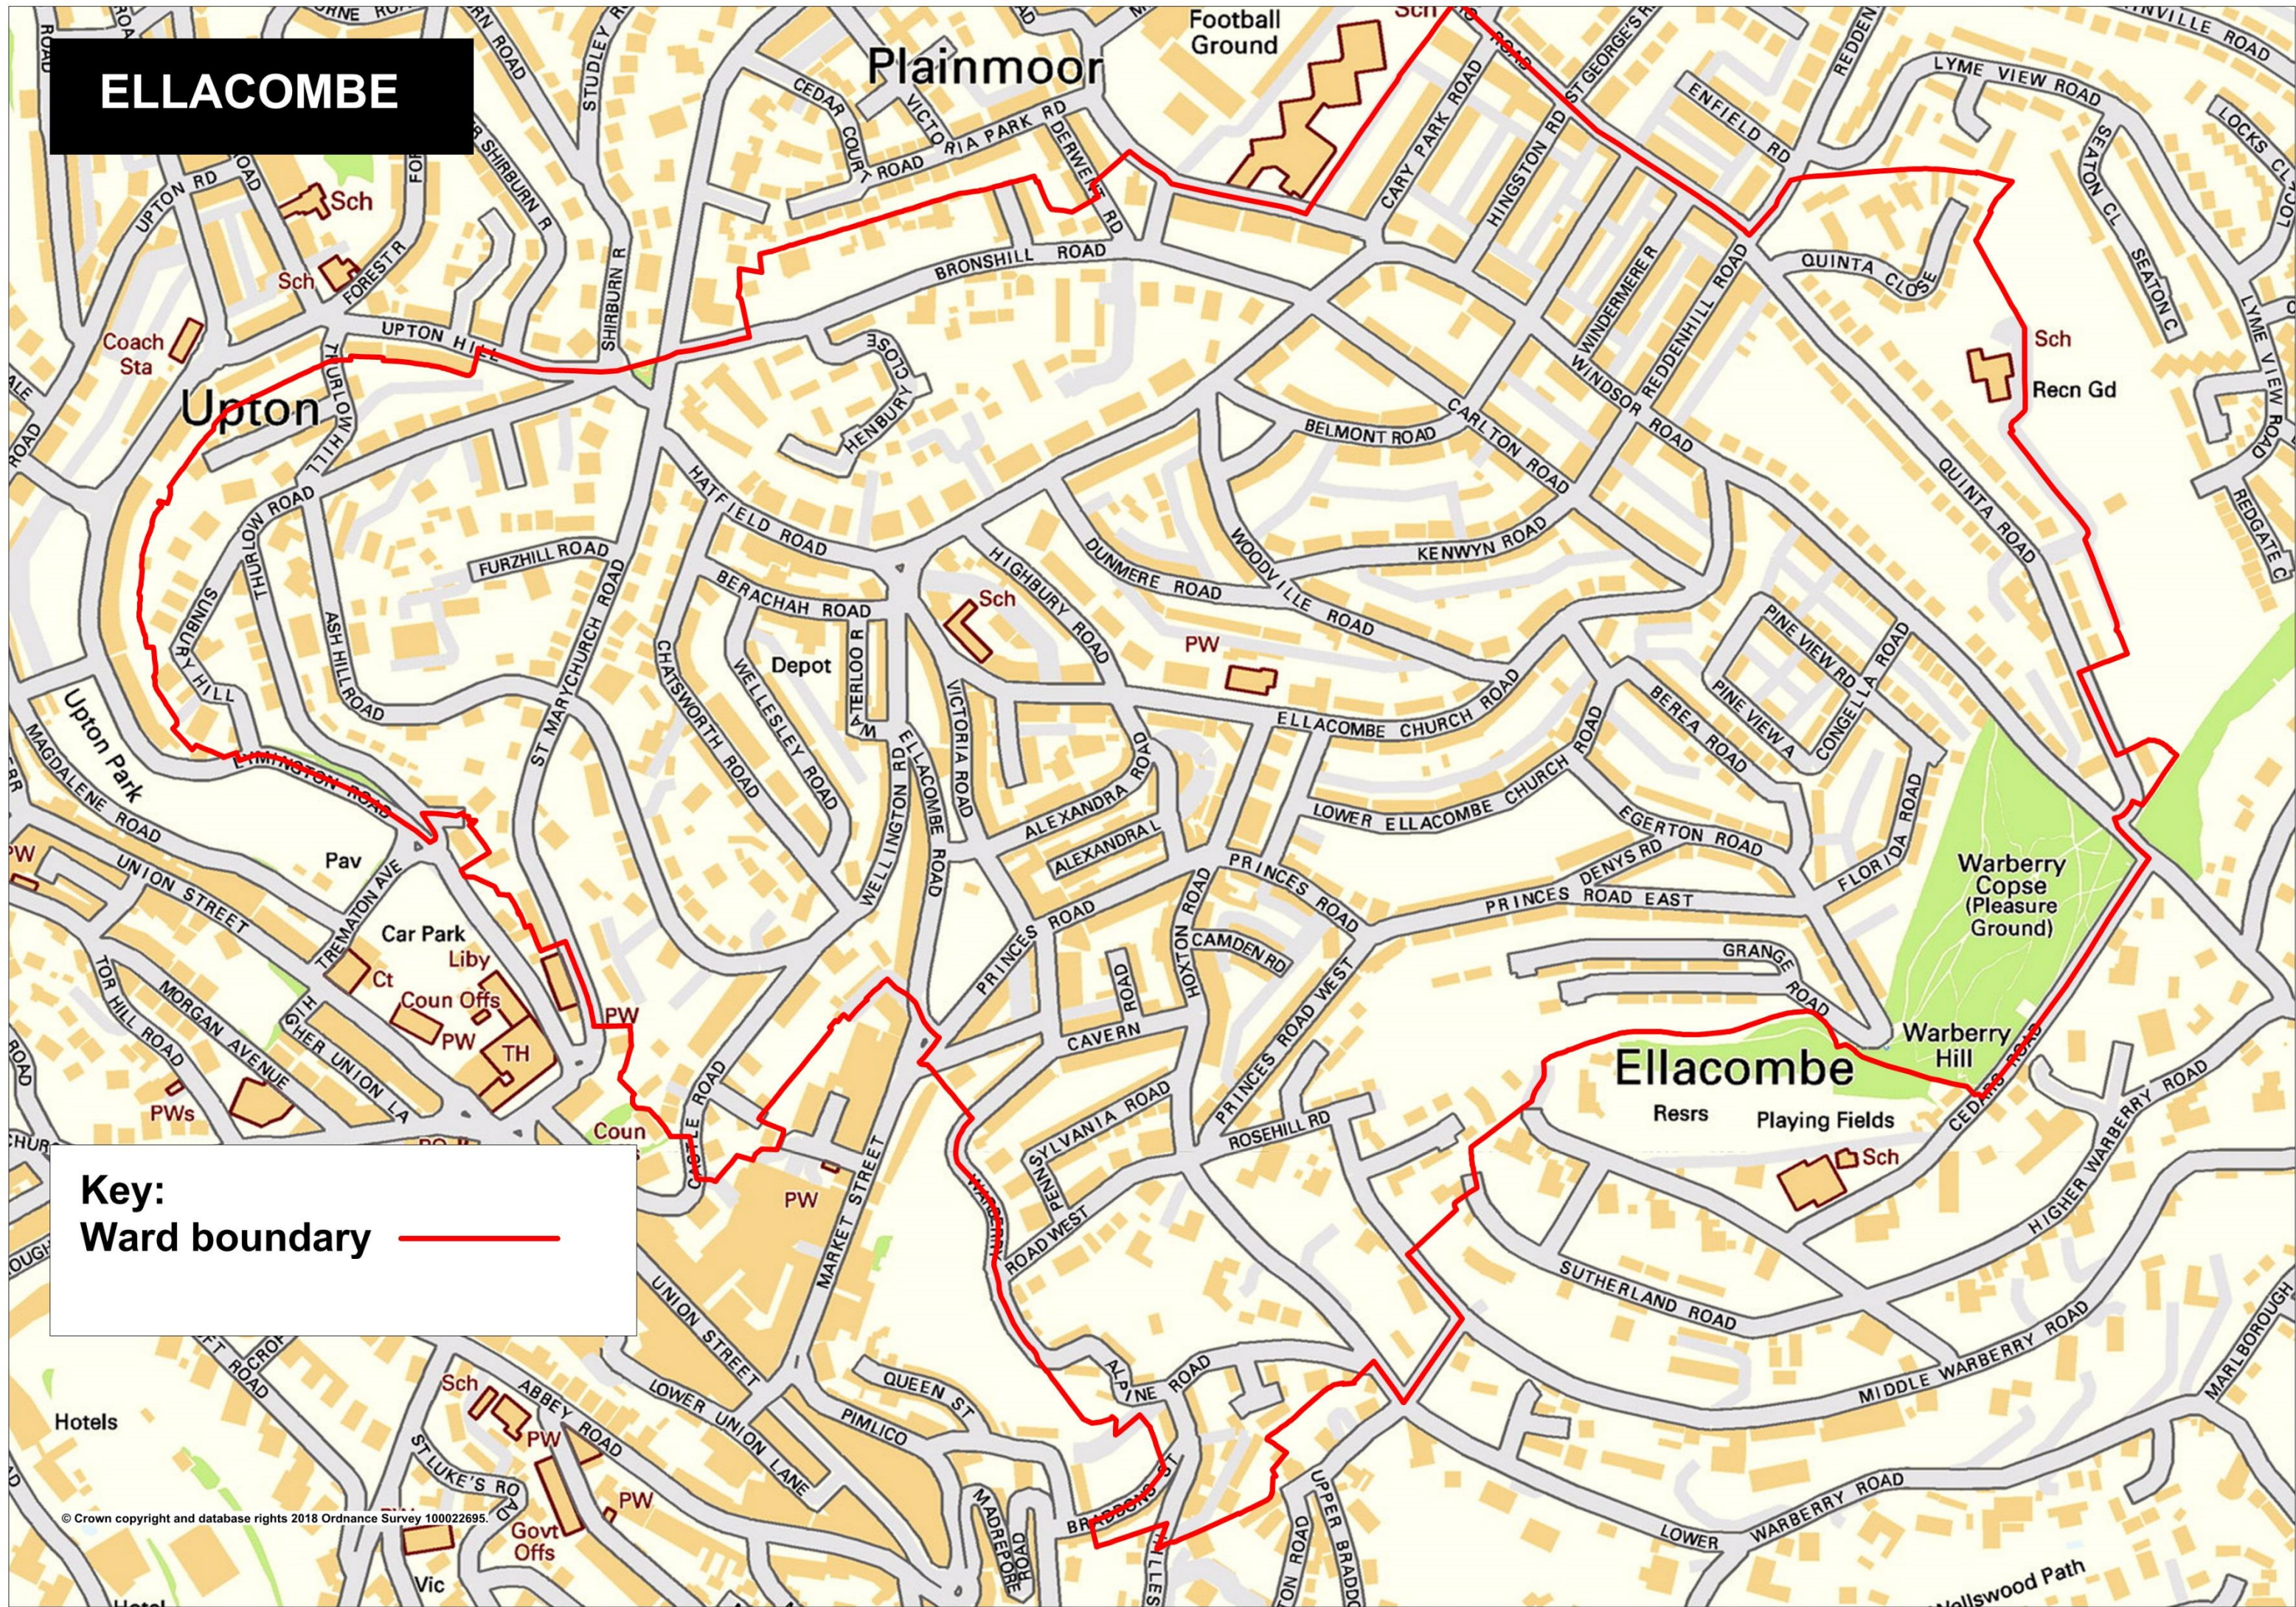

ELLACOMBE

Key:
Ward boundary —