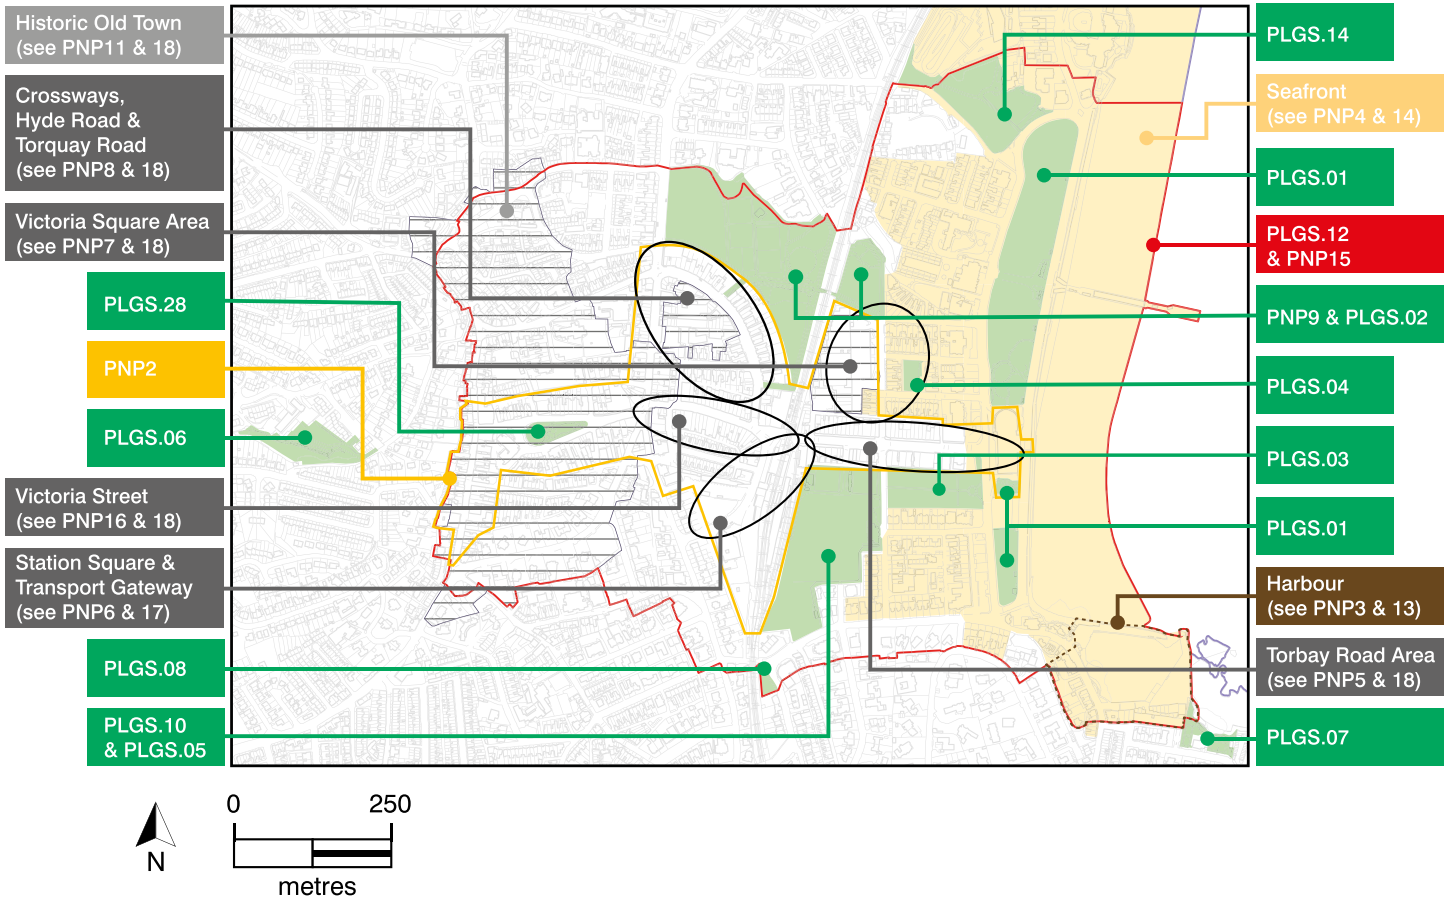

Town Centre Inset Policies Map

Policy 18 - Supporting the Retention of Retail Uses