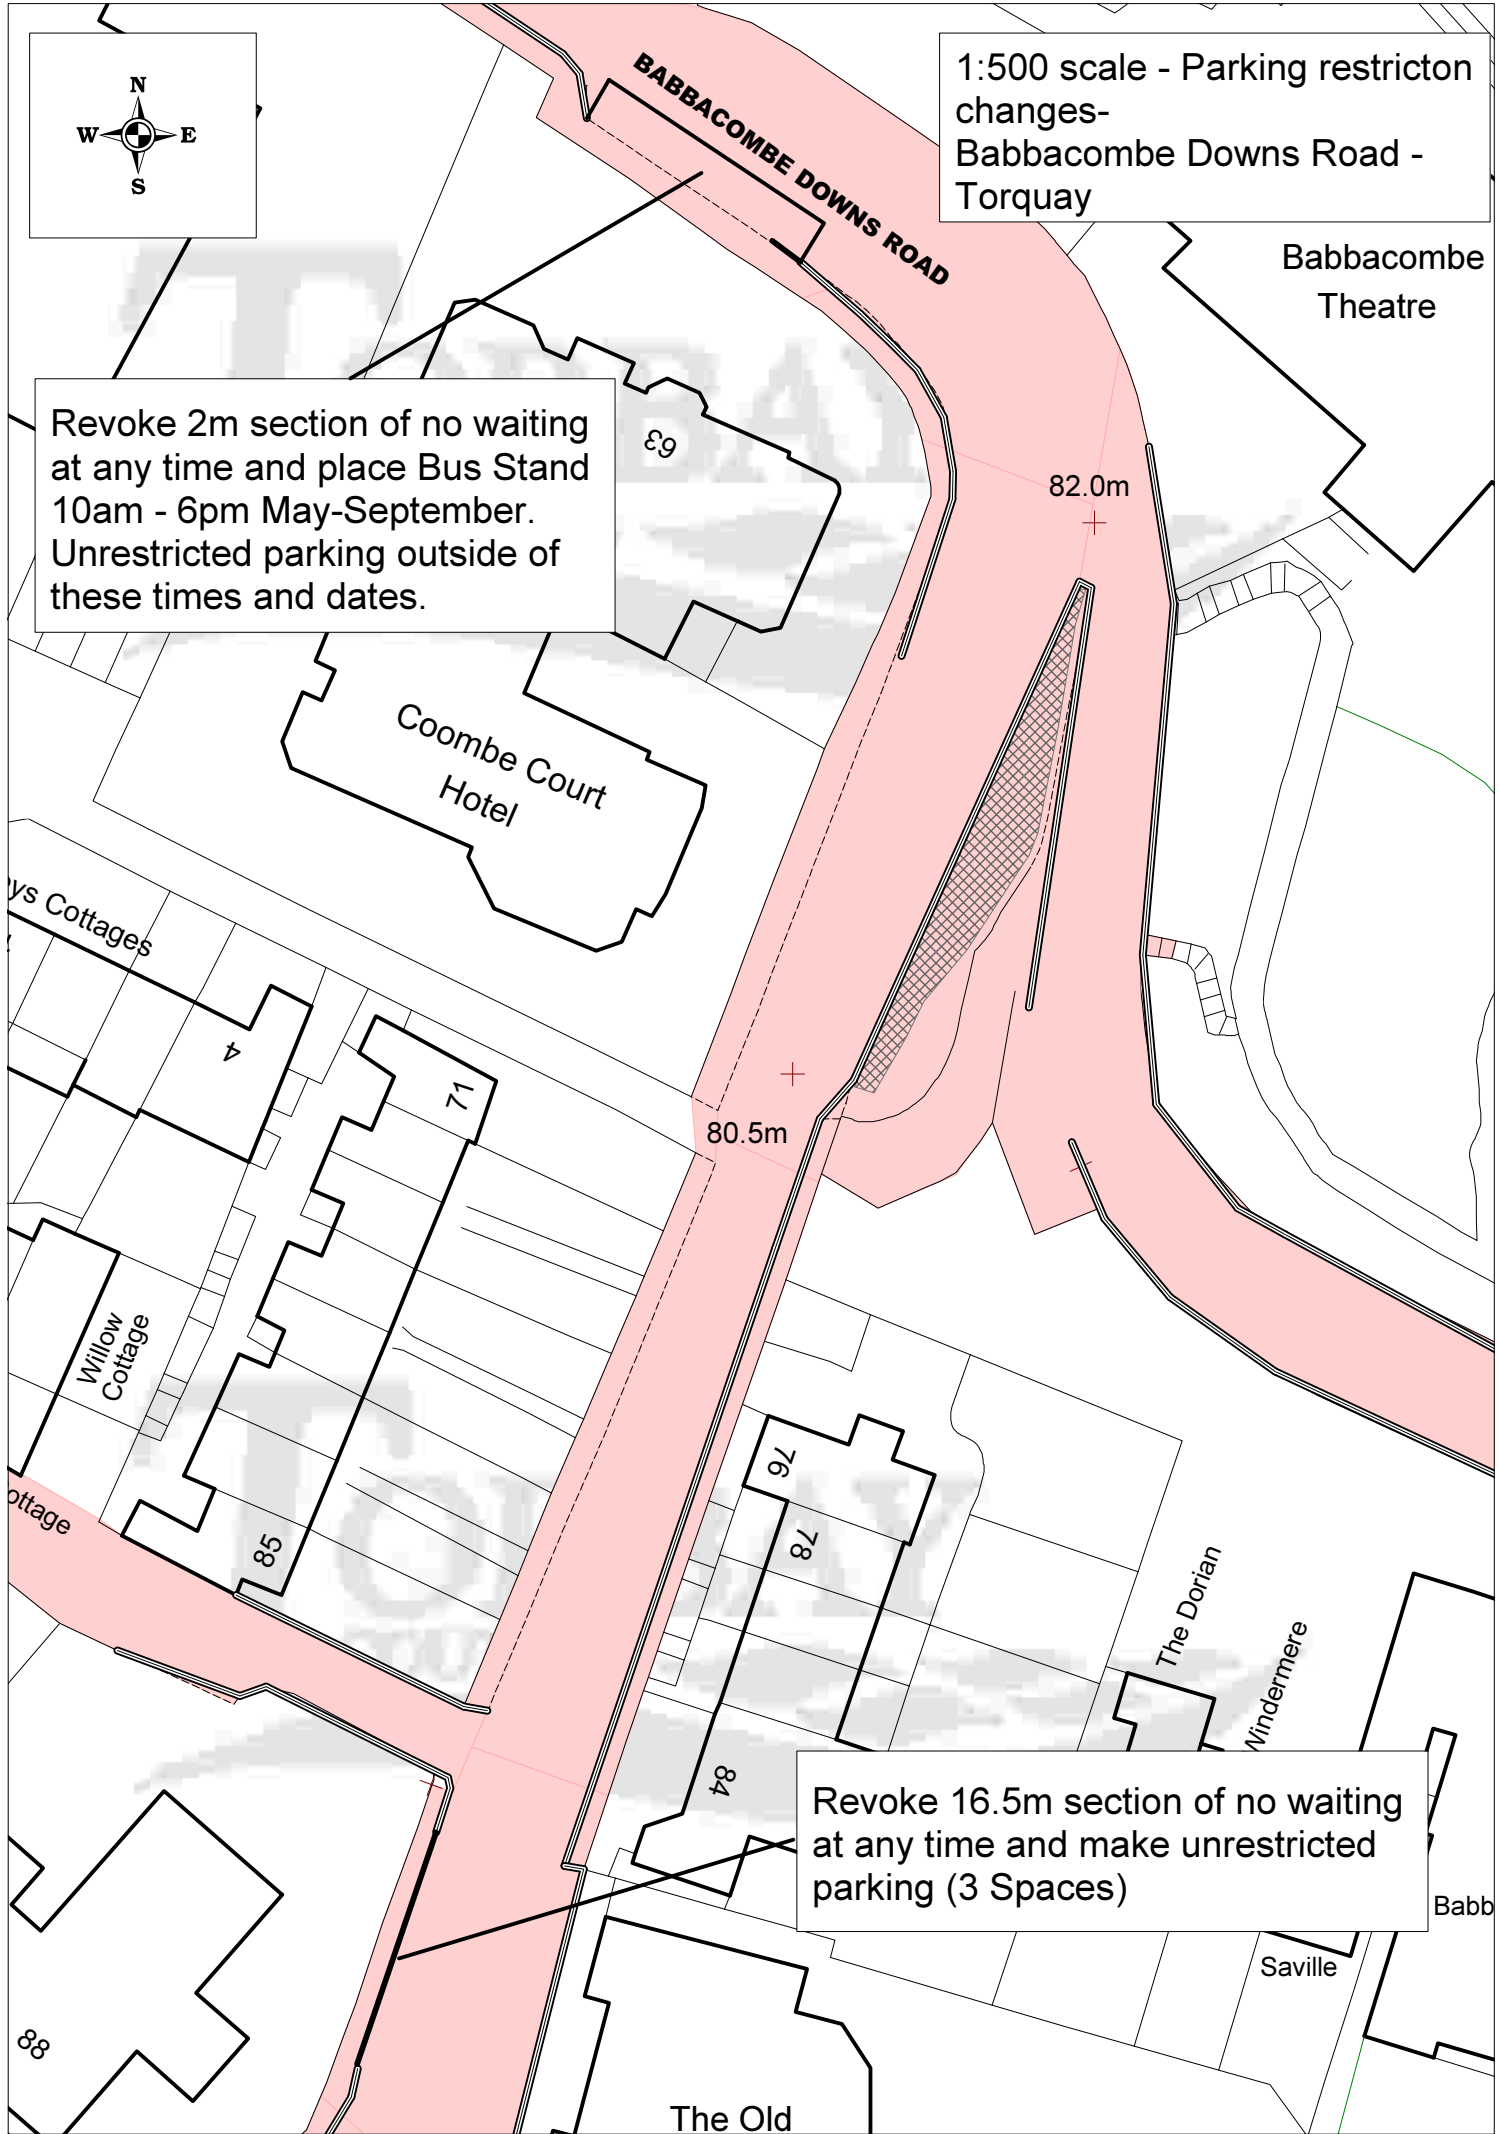

1:500 scale - Parking restriction changes-
Babbacombe Downs Road -
Torquay

Revoke 2m section of no waiting
at any time and place Bus Stand
10am - 6pm May-September.
Unrestricted parking outside of
these times and dates.

Revoke 16.5m section of no waiting
at any time and make unrestricted
parking (3 Spaces)