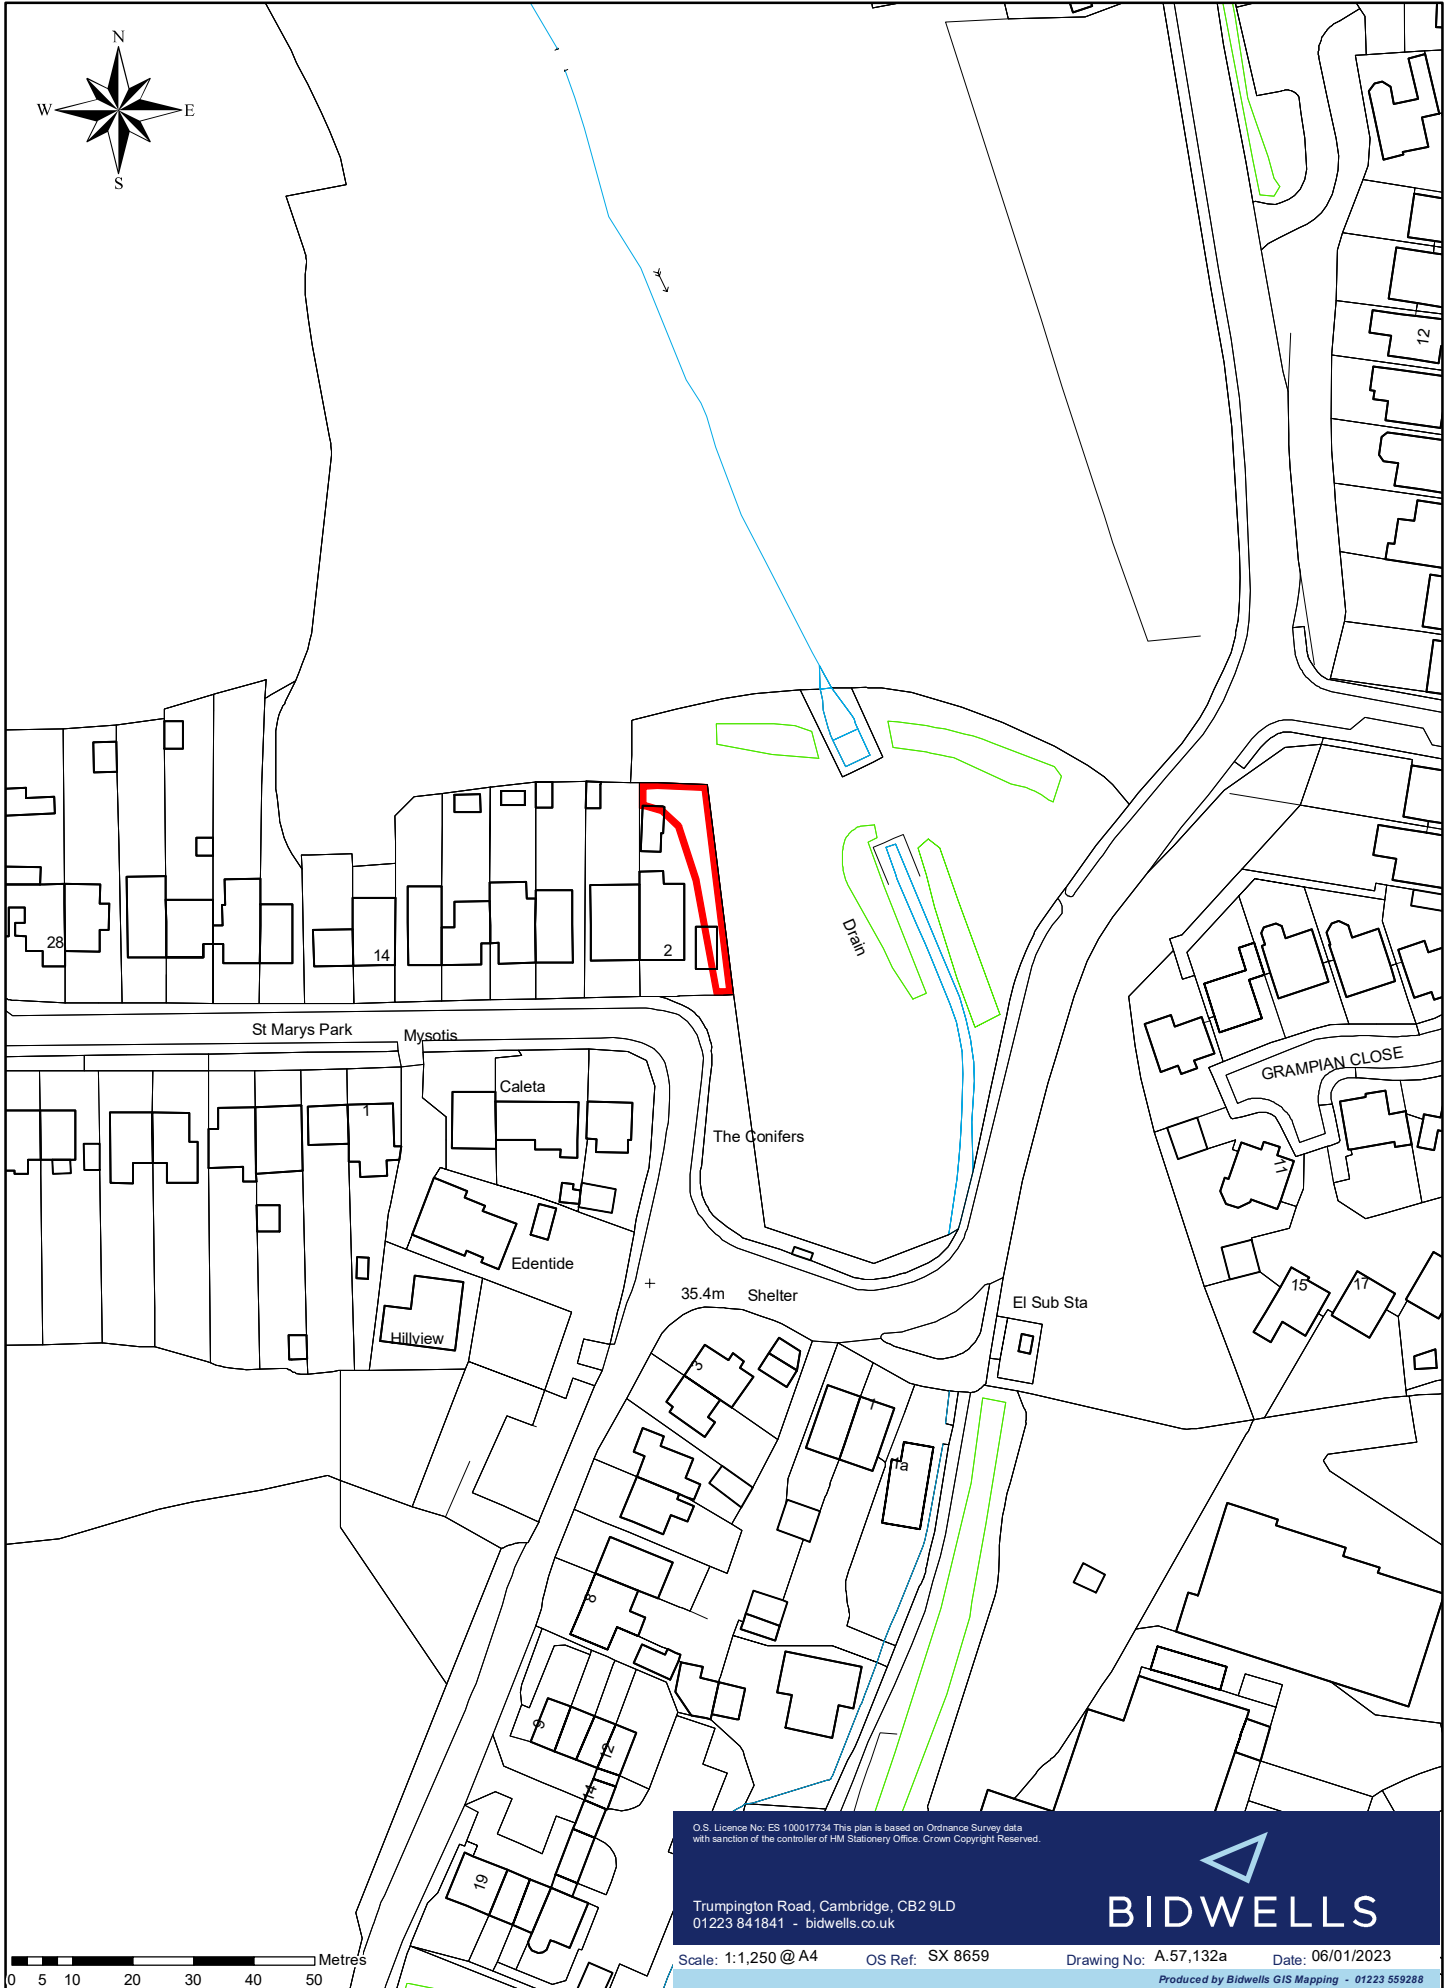

2 St Marys Park, Paignton

Trumpington Road, Cambridge, CB2 9LD
01223 841841 - bidwells.co.uk

Scale: 1:1,250 @ A4 OS Ref: SX 8659 Drawing No: A.57,132a Date: 06/01/2023

Produced by Bidwells GIS Mapping - 01223 559288