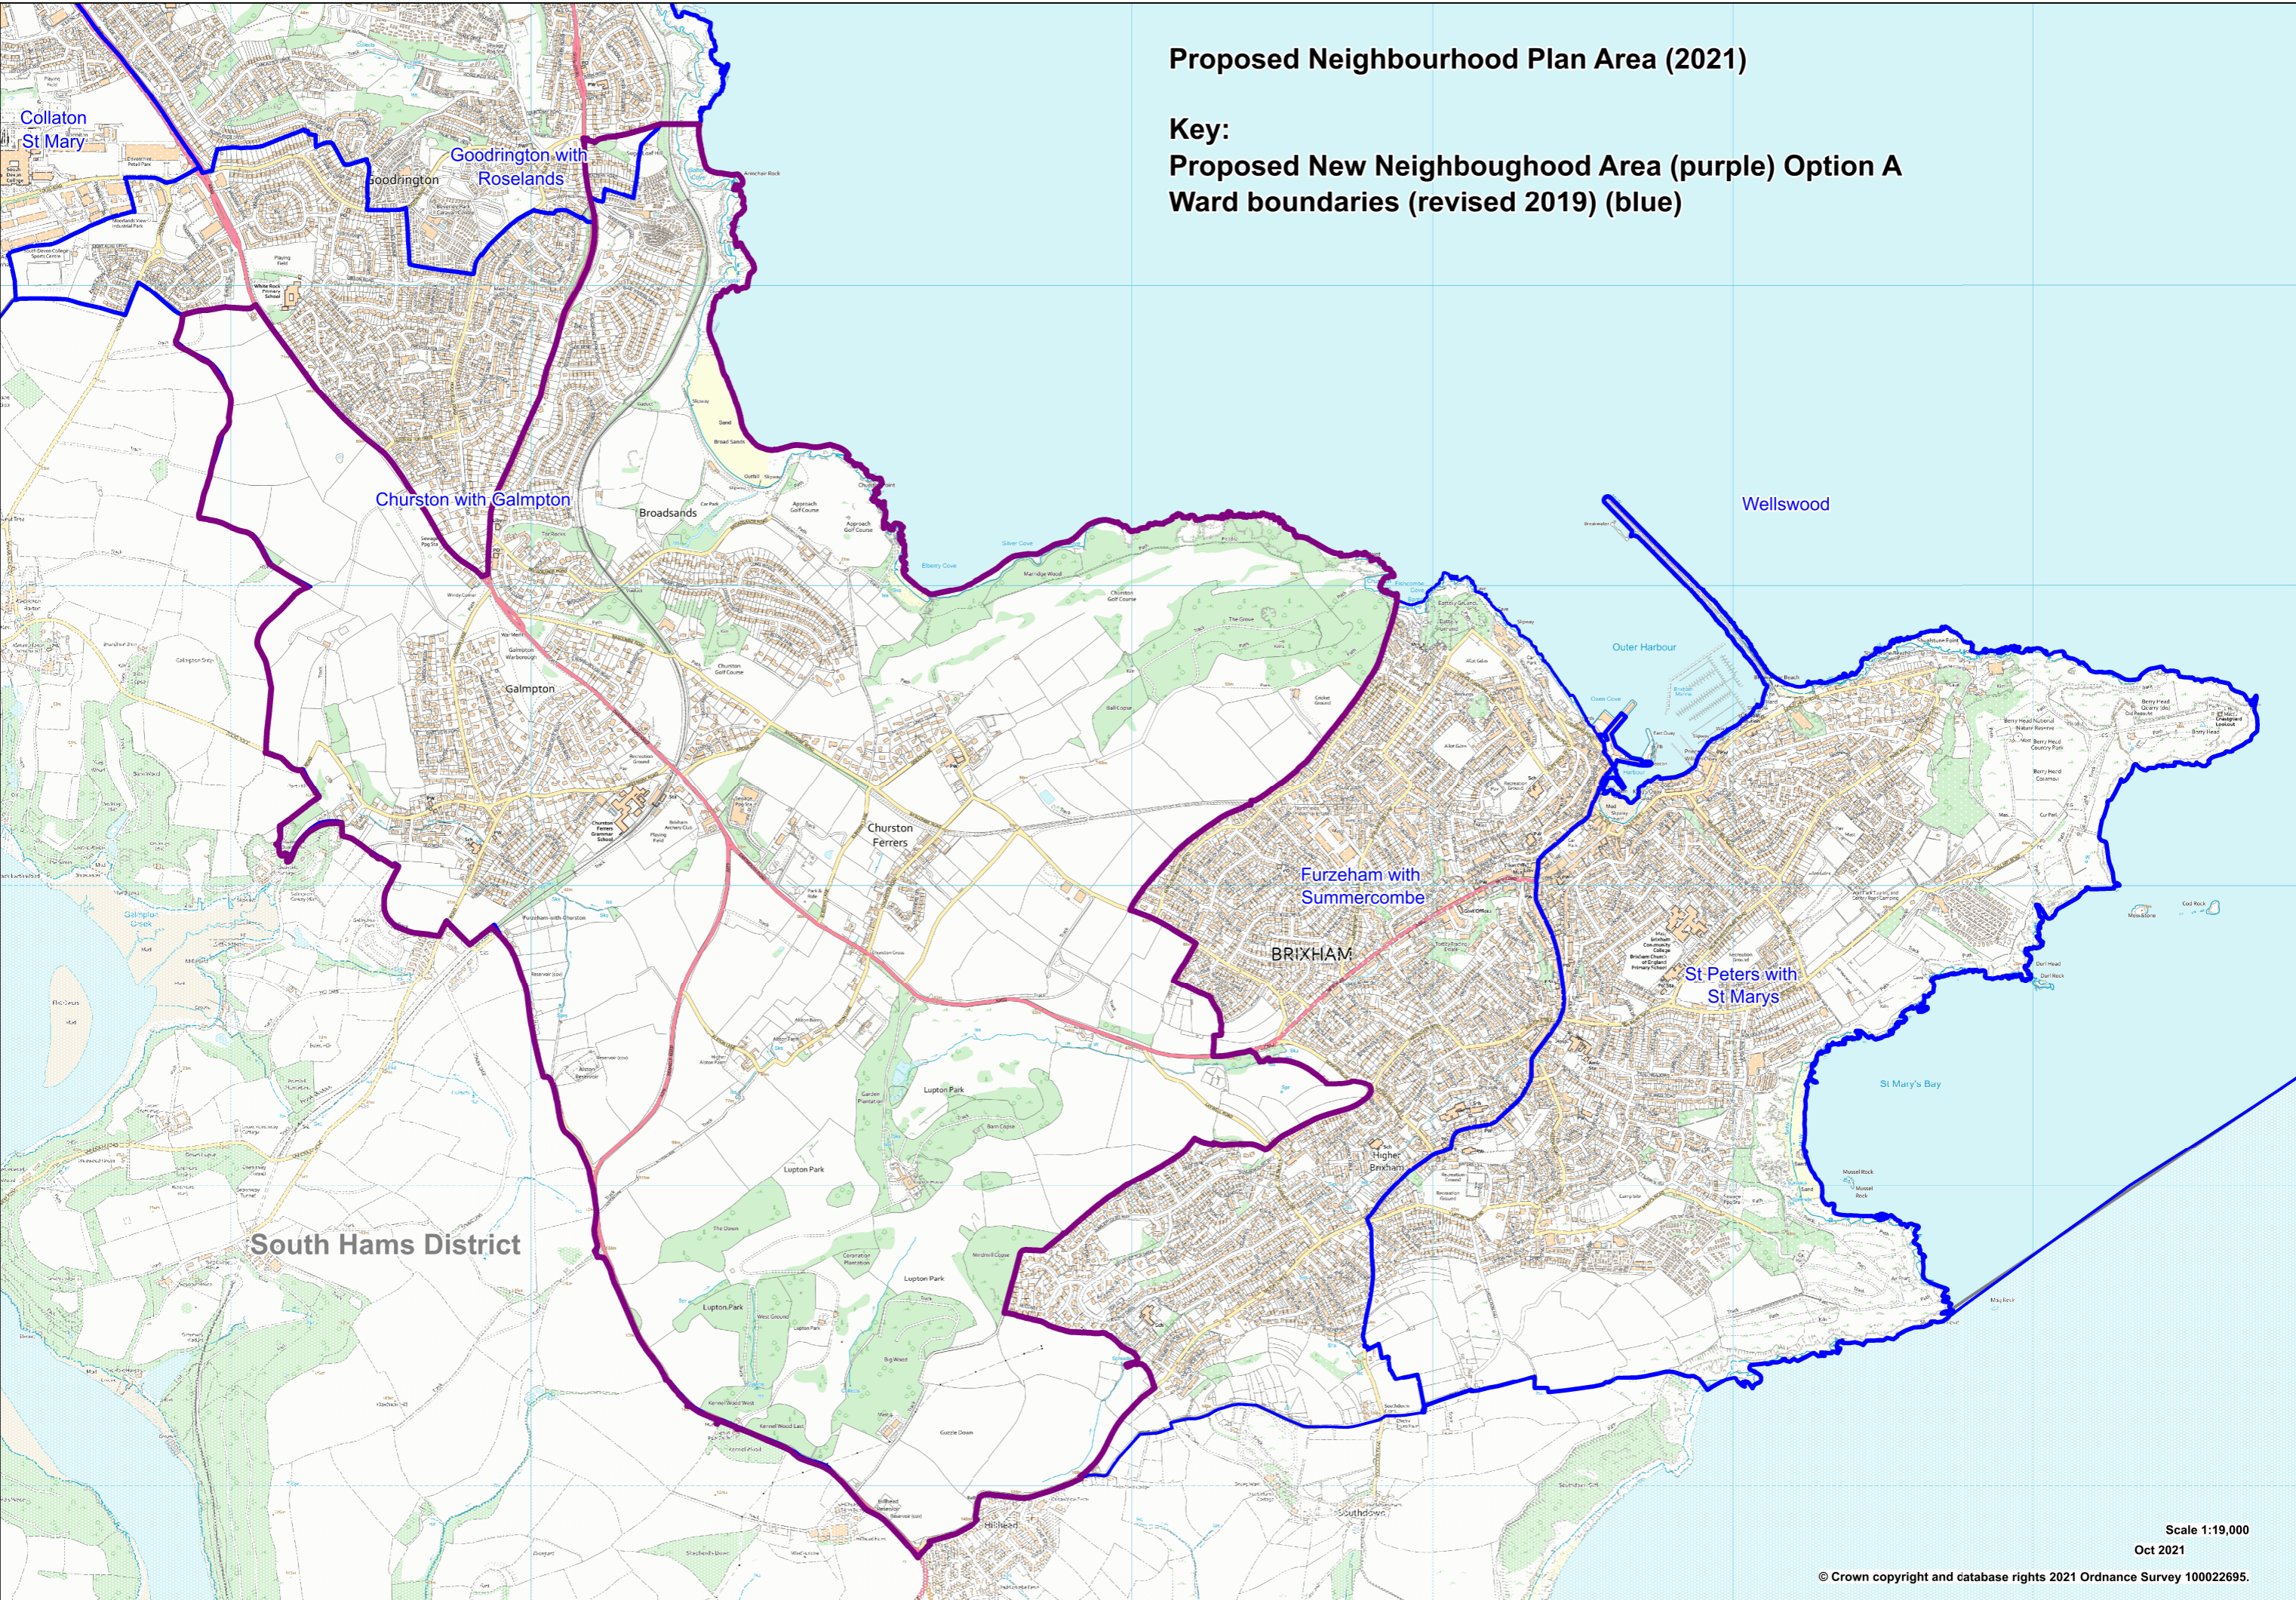

Proposed Neighbourhood Plan Area (2021)

Key:
Proposed New Neighbourhood Area (purple) Option A
Ward boundaries (revised 2019) (blue)

South Hams District

Wellswood

Furzeham with Summercombe

BRIXHAM

St Peter's with St Marys