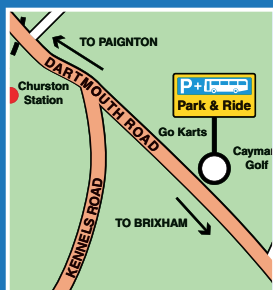

Cost

£1.60 per adult, £1.10 per child, £3.65 family ticket, dog ticket 50p all day.