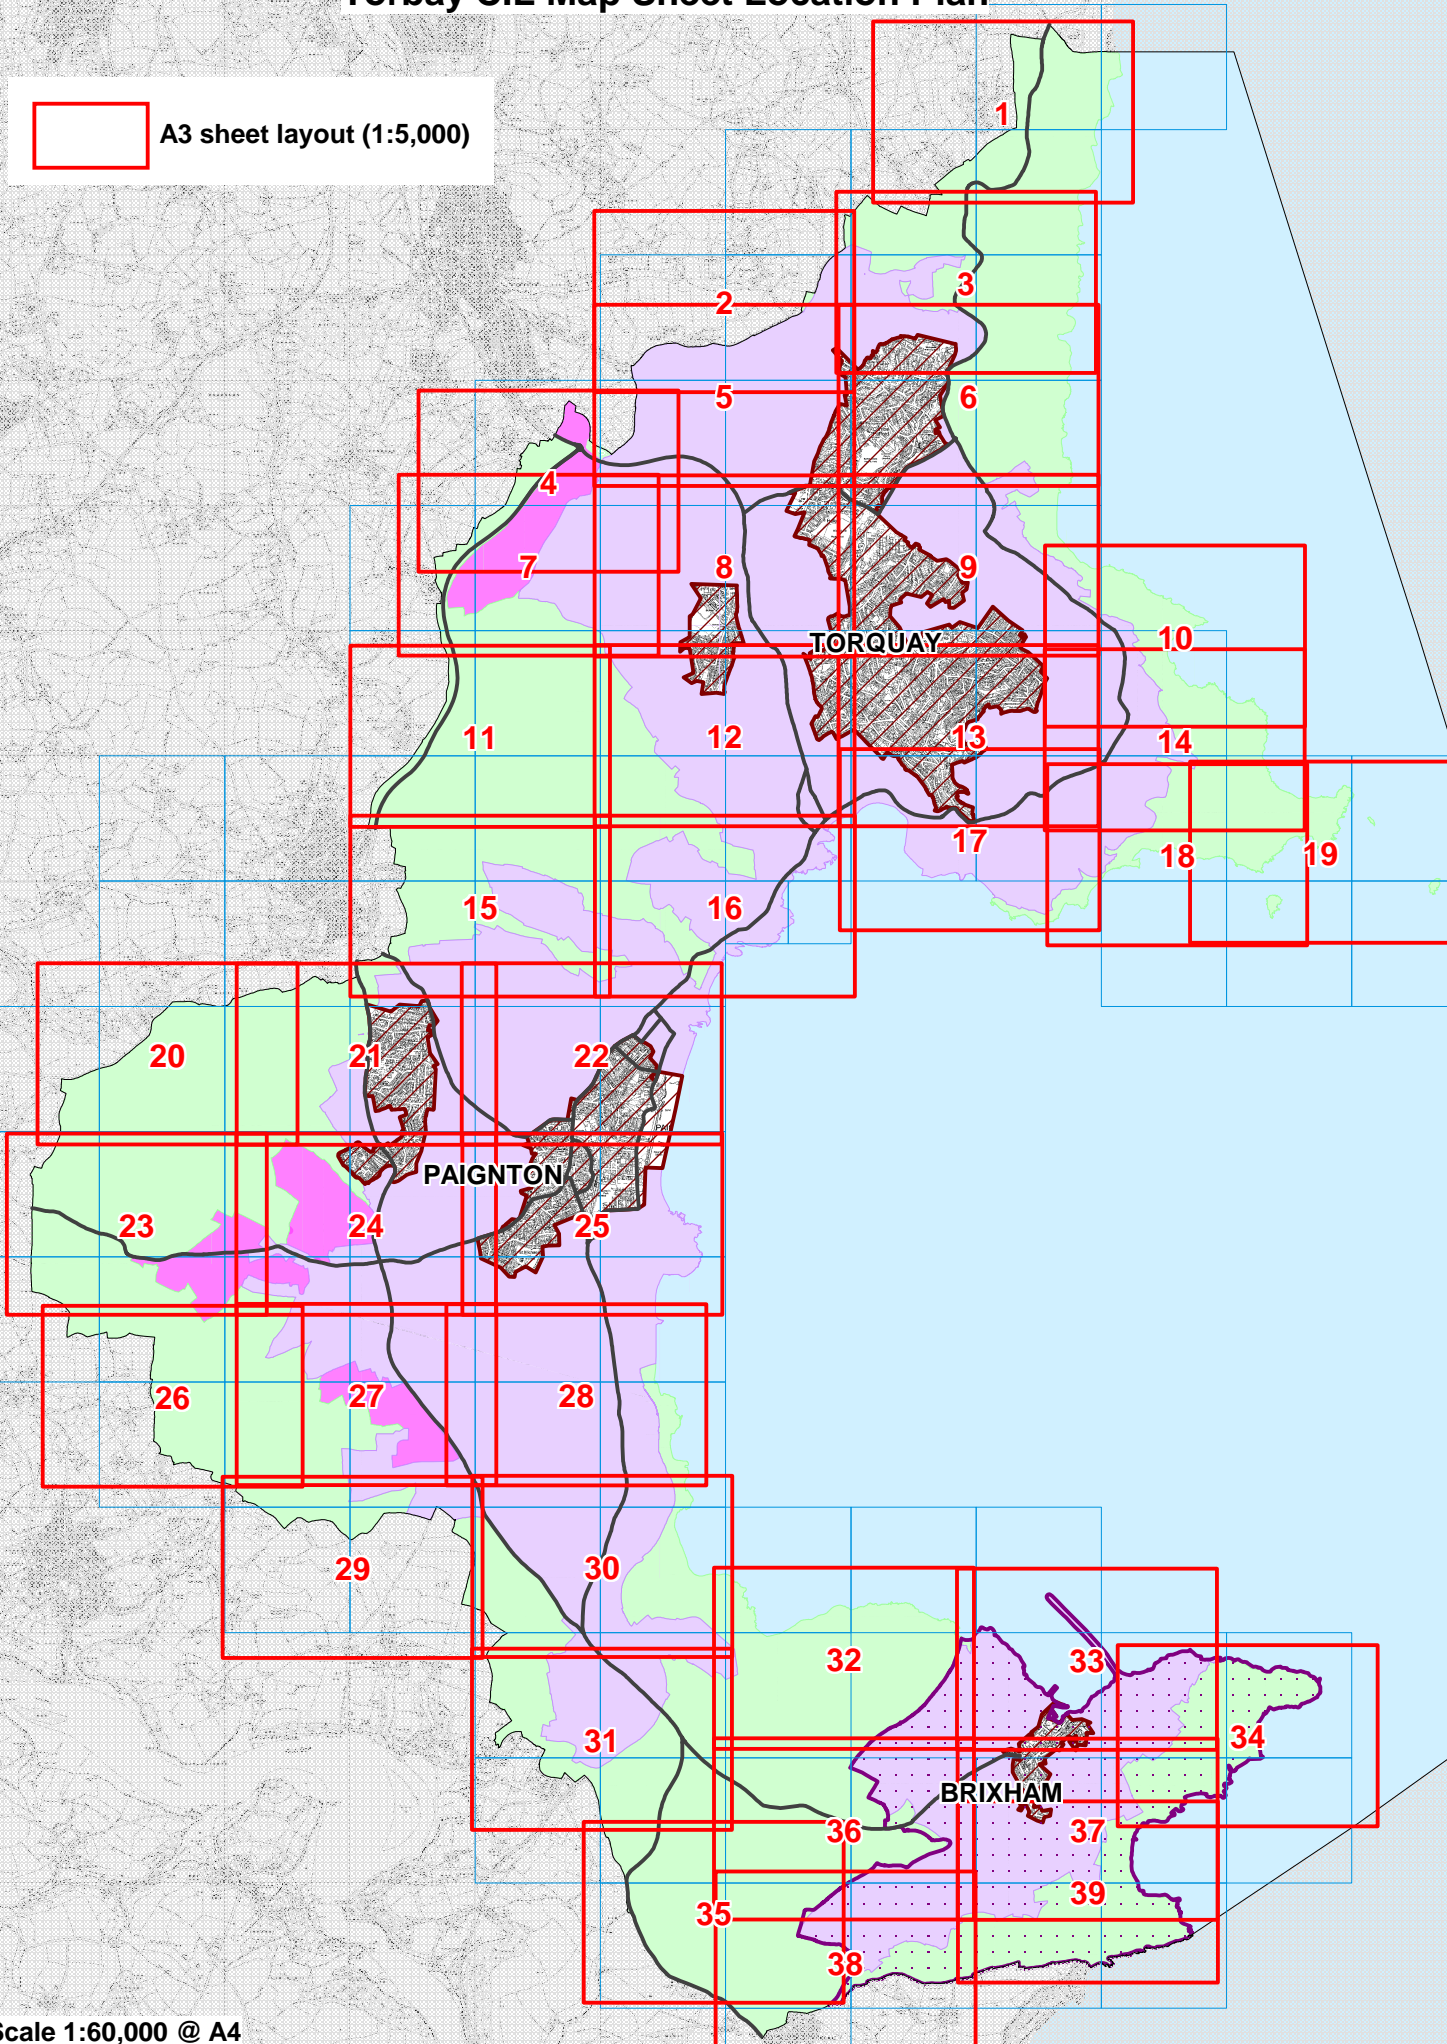

Torbay CIL Map Sheet Location Plan

A3 sheet layout (1:5,000)

Scale 1:60,000 @ A4

© Crown copyright and database rights 2017 Ordnance Survey 100022695.