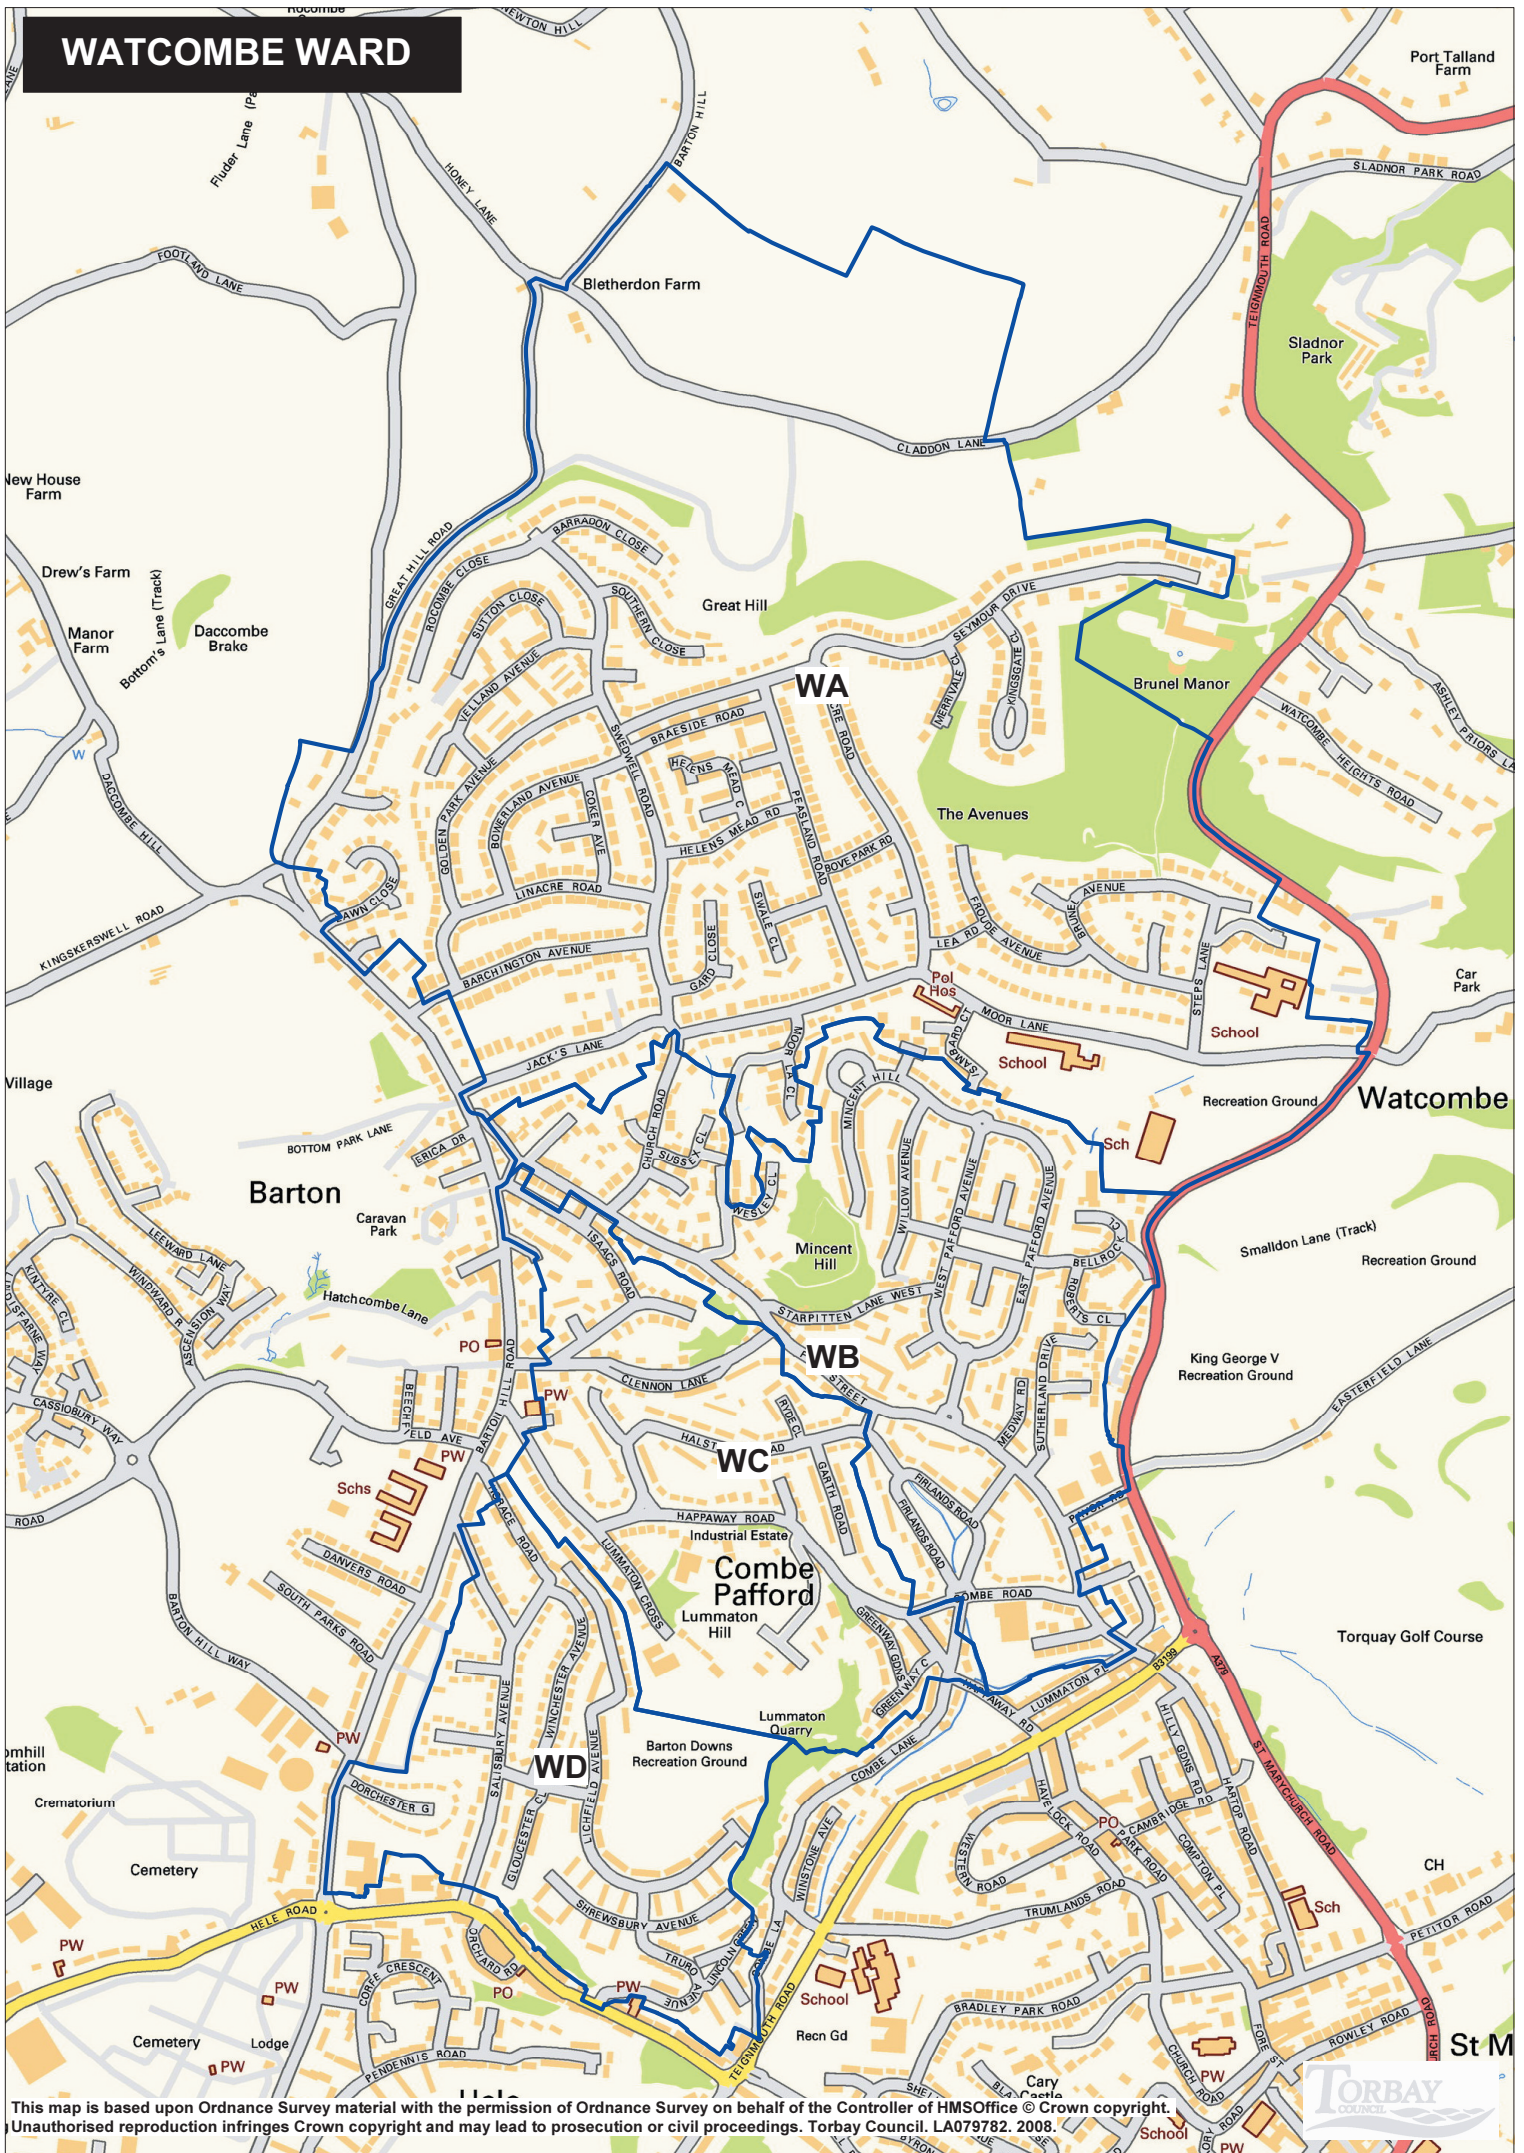

WATCOMBE WARD

This map is based upon Ordnance Survey material with the permission of Ordnance Survey on behalf of the Controller of HMSOffice © Crown copyright. Unauthorised reproduction infringes Crown copyright and may lead to prosecution or civil proceedings. Torbay Council. LA079782. 2008.