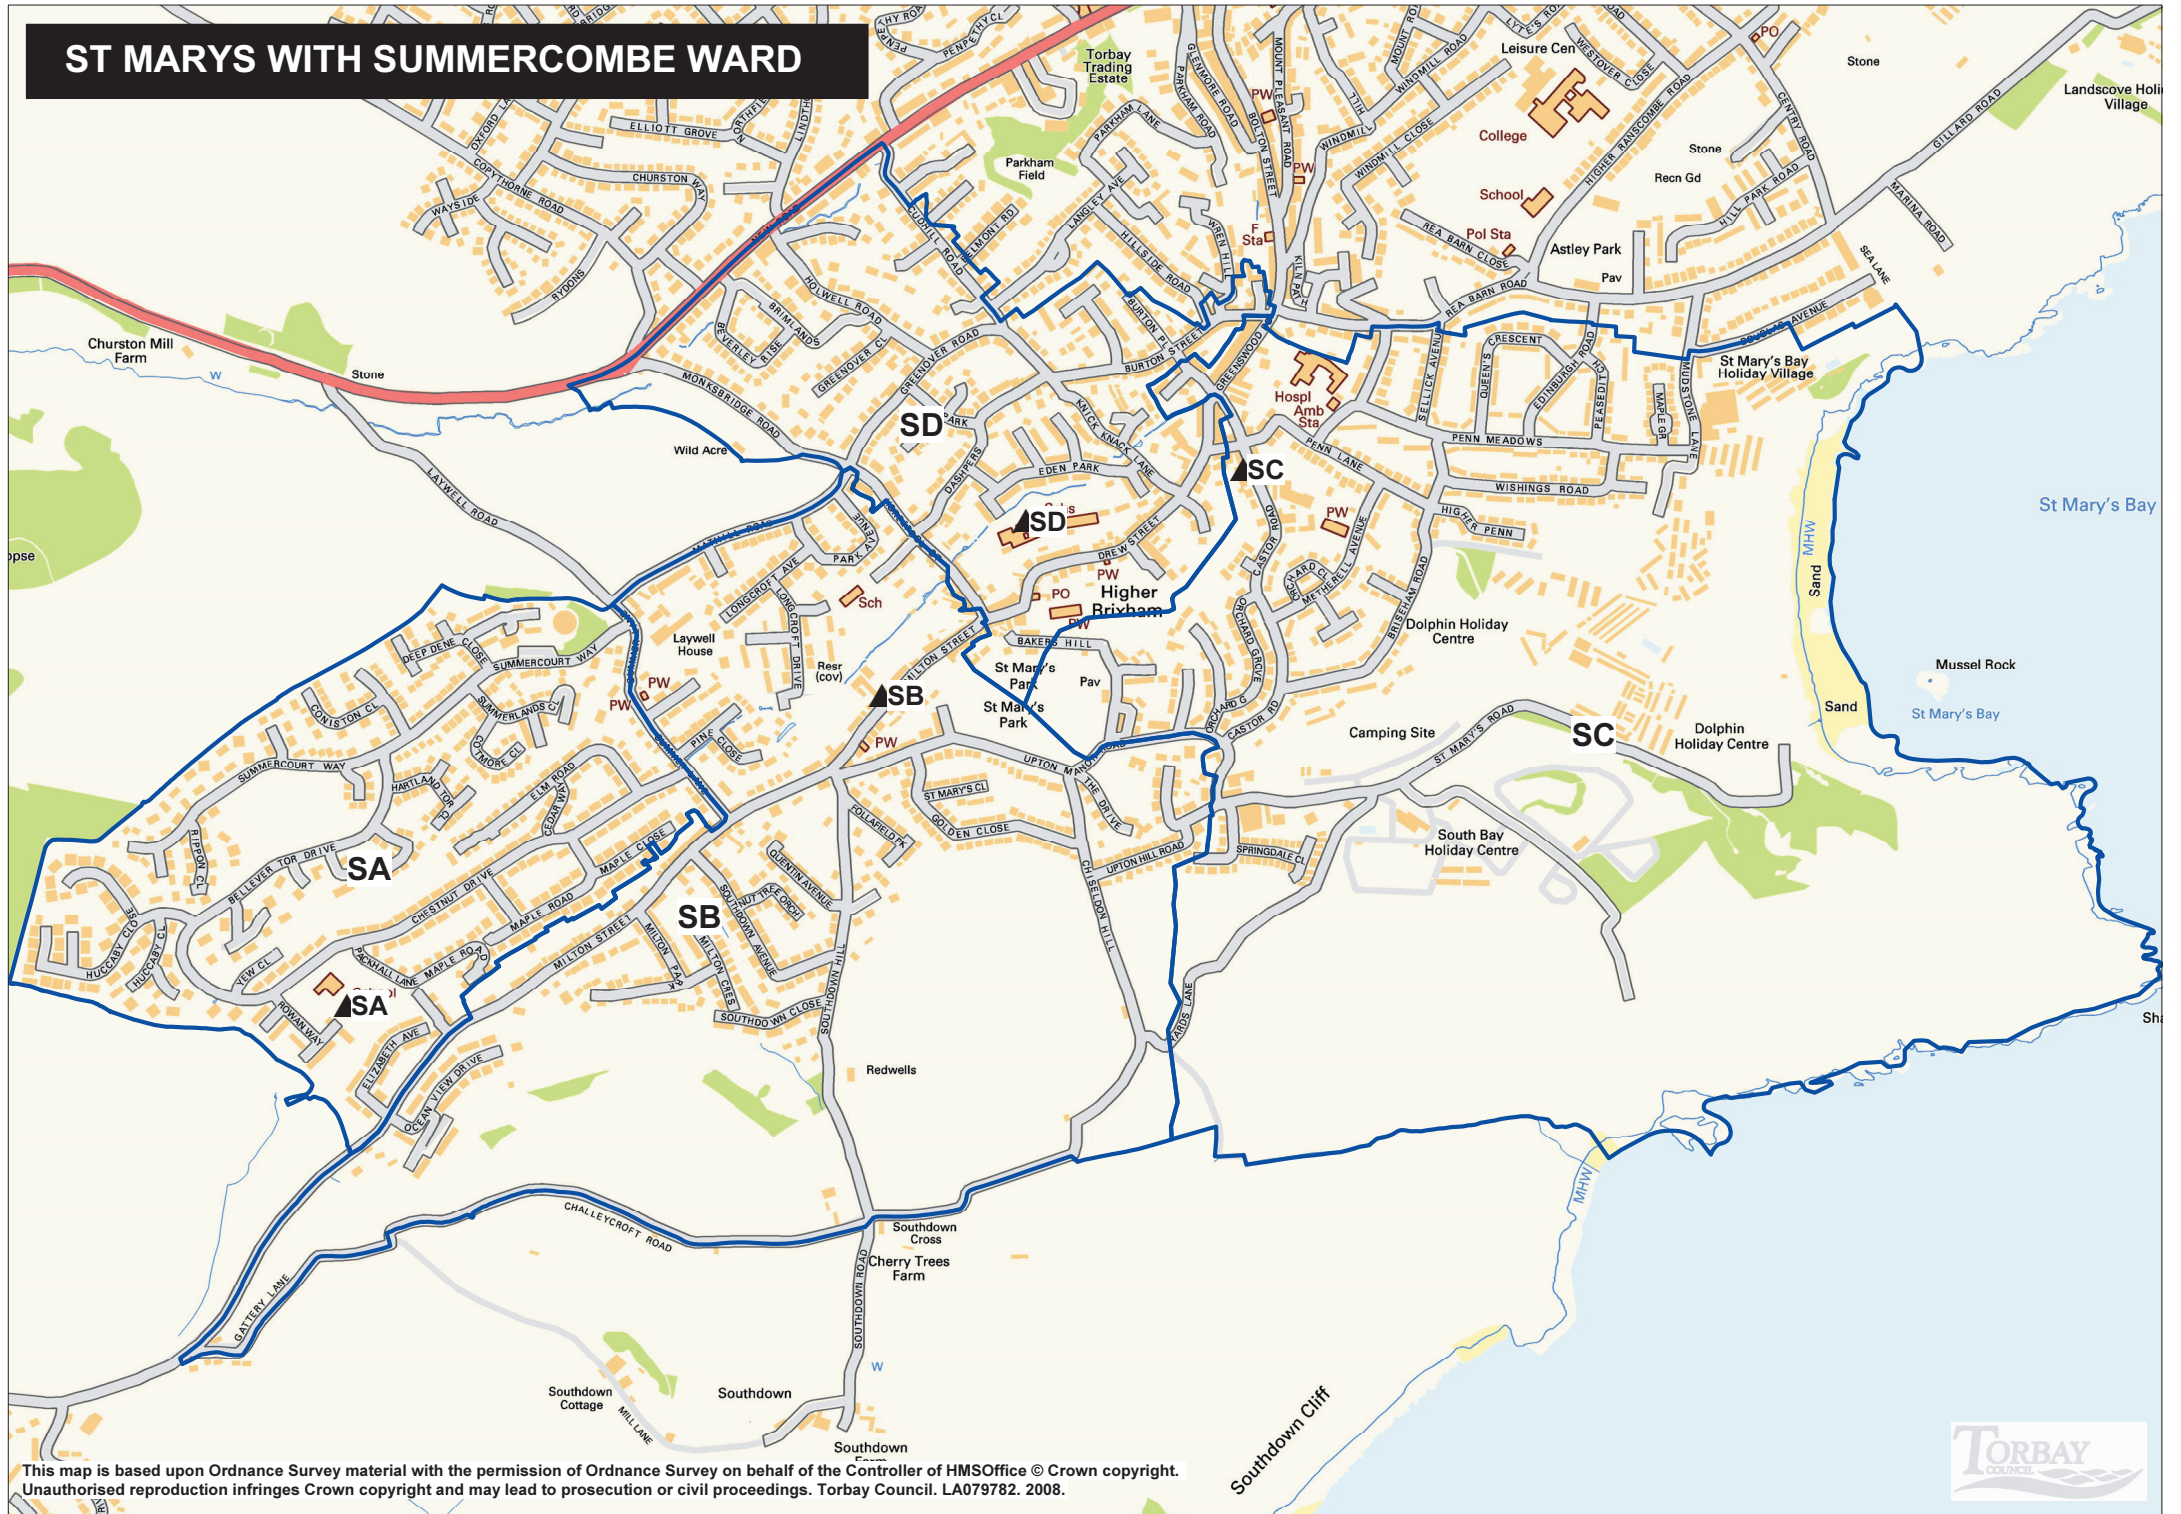

ST MARYS WITH SUMMERCOMBE WARD

This map is based upon Ordnance Survey material with the permission of Ordnance Survey on behalf of the Controller of HMSOffice © Crown copyright. Unauthorised reproduction infringes Crown copyright and may lead to prosecution or civil proceedings. Torbay Council. LA079782. 2008.