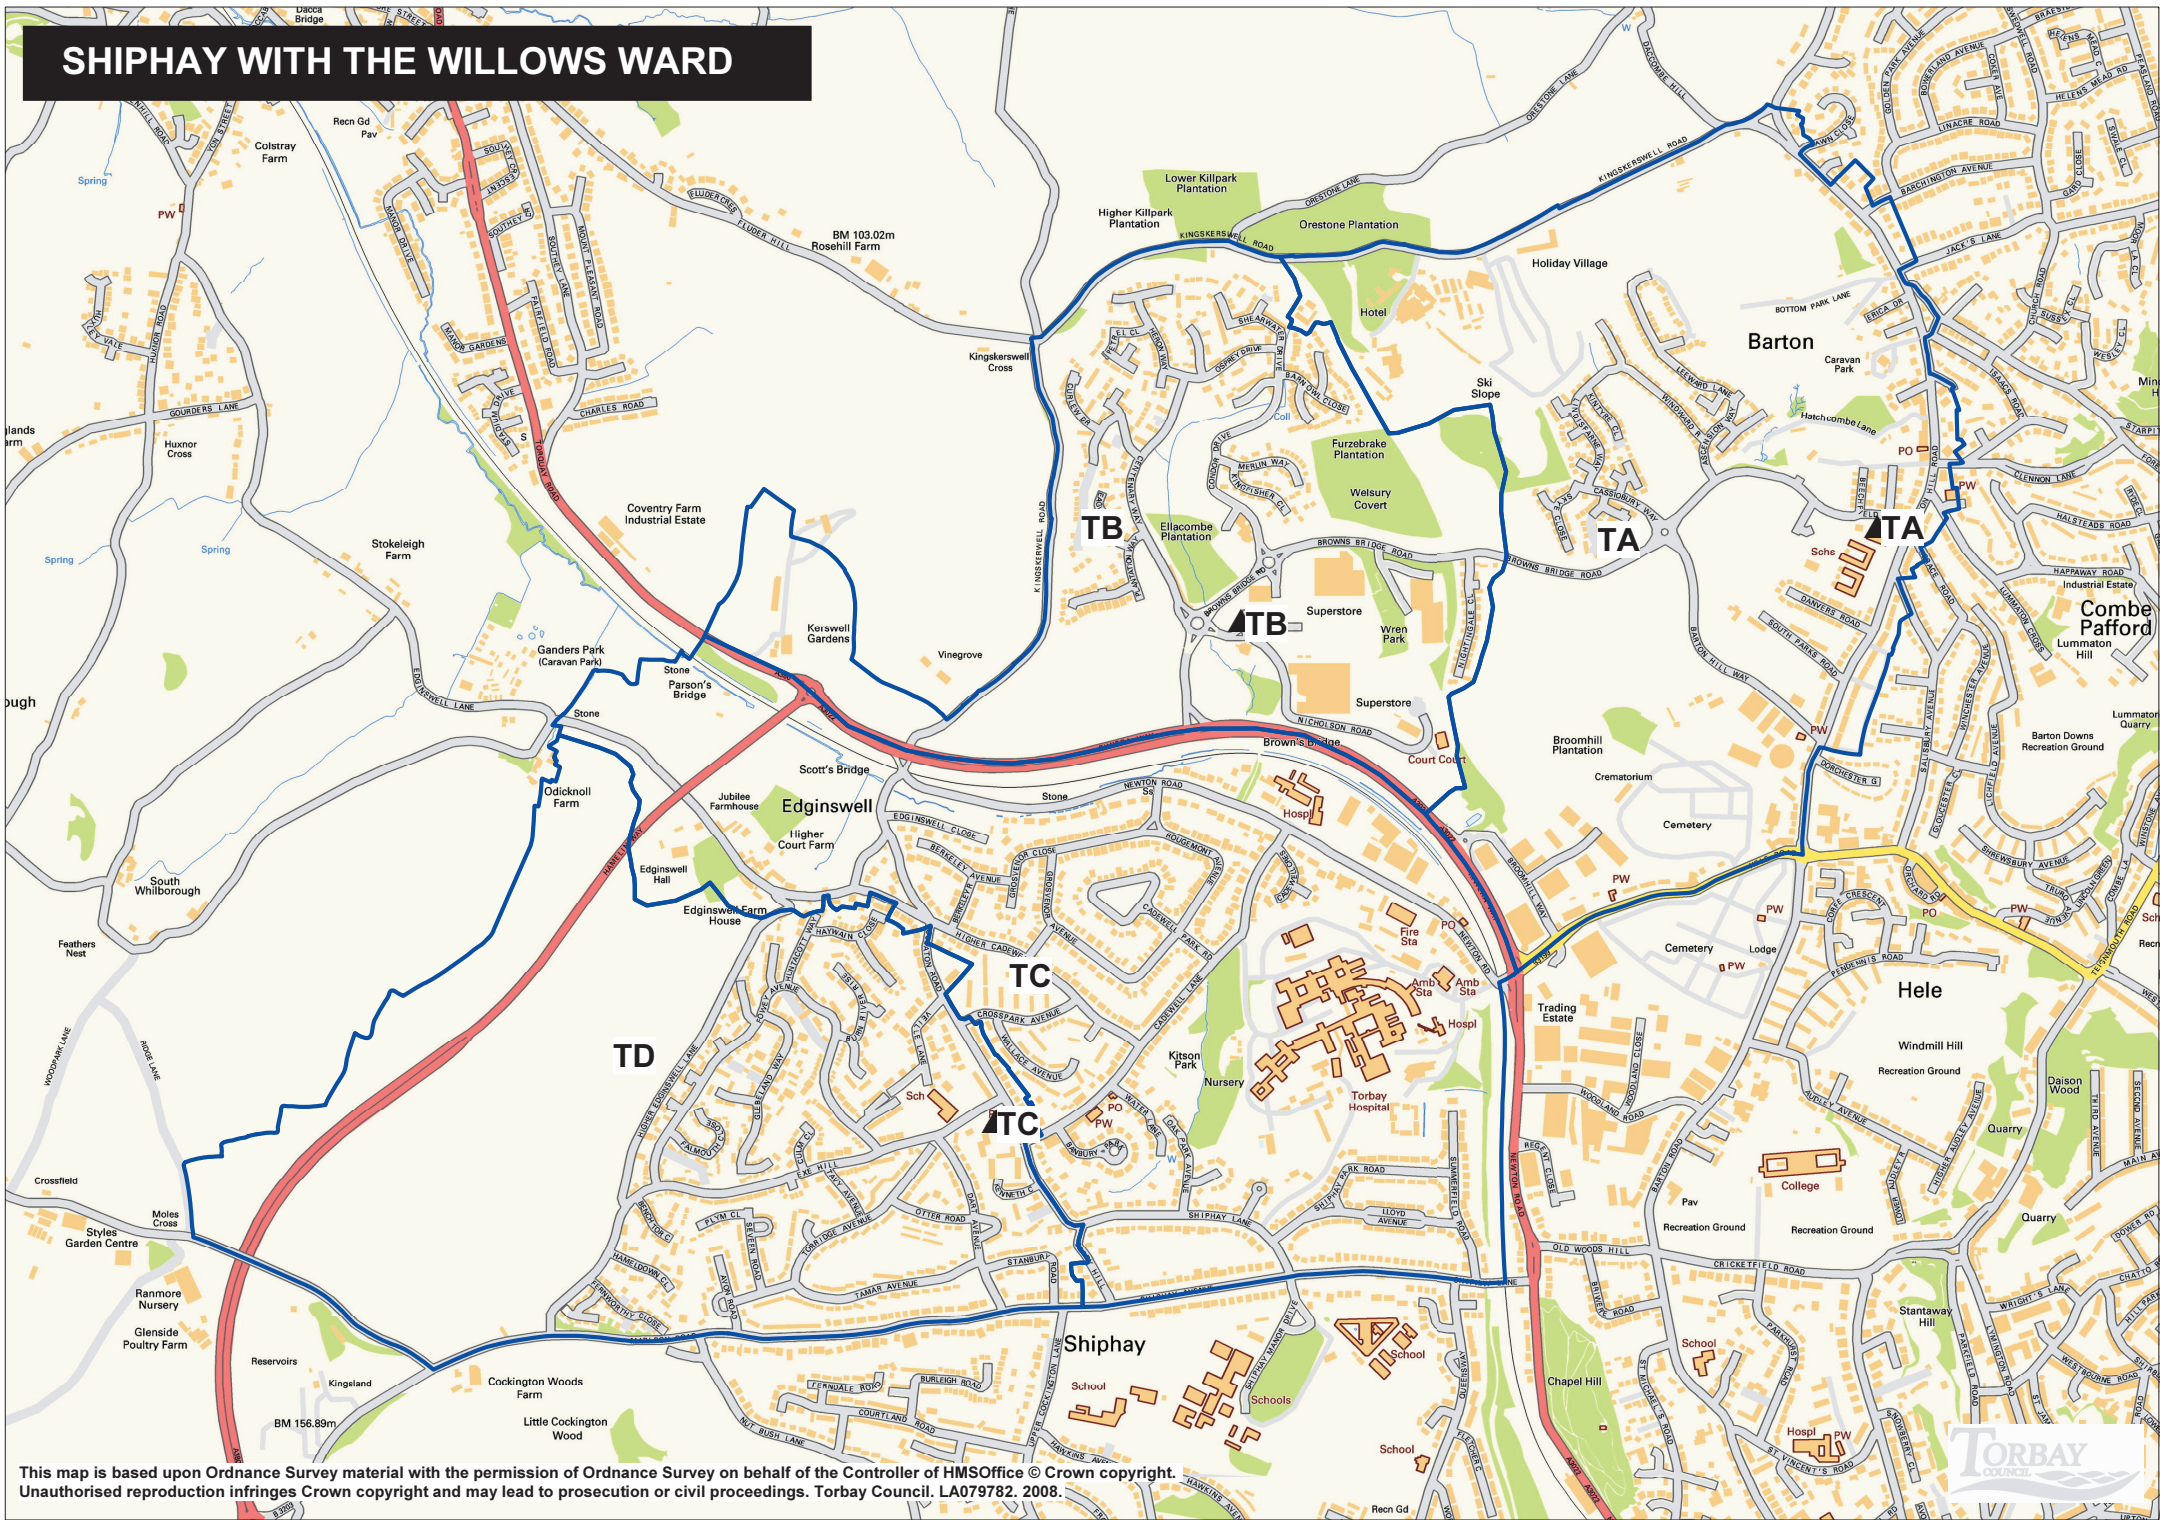

SHIPHAY WITH THE WILLOWS WARD

This map is based upon Ordnance Survey material with the permission of Ordnance Survey on behalf of the Controller of HMS Office © Crown copyright. Unauthorised reproduction infringes Crown copyright and may lead to prosecution or civil proceedings. Torbay Council. LA079782. 2008.