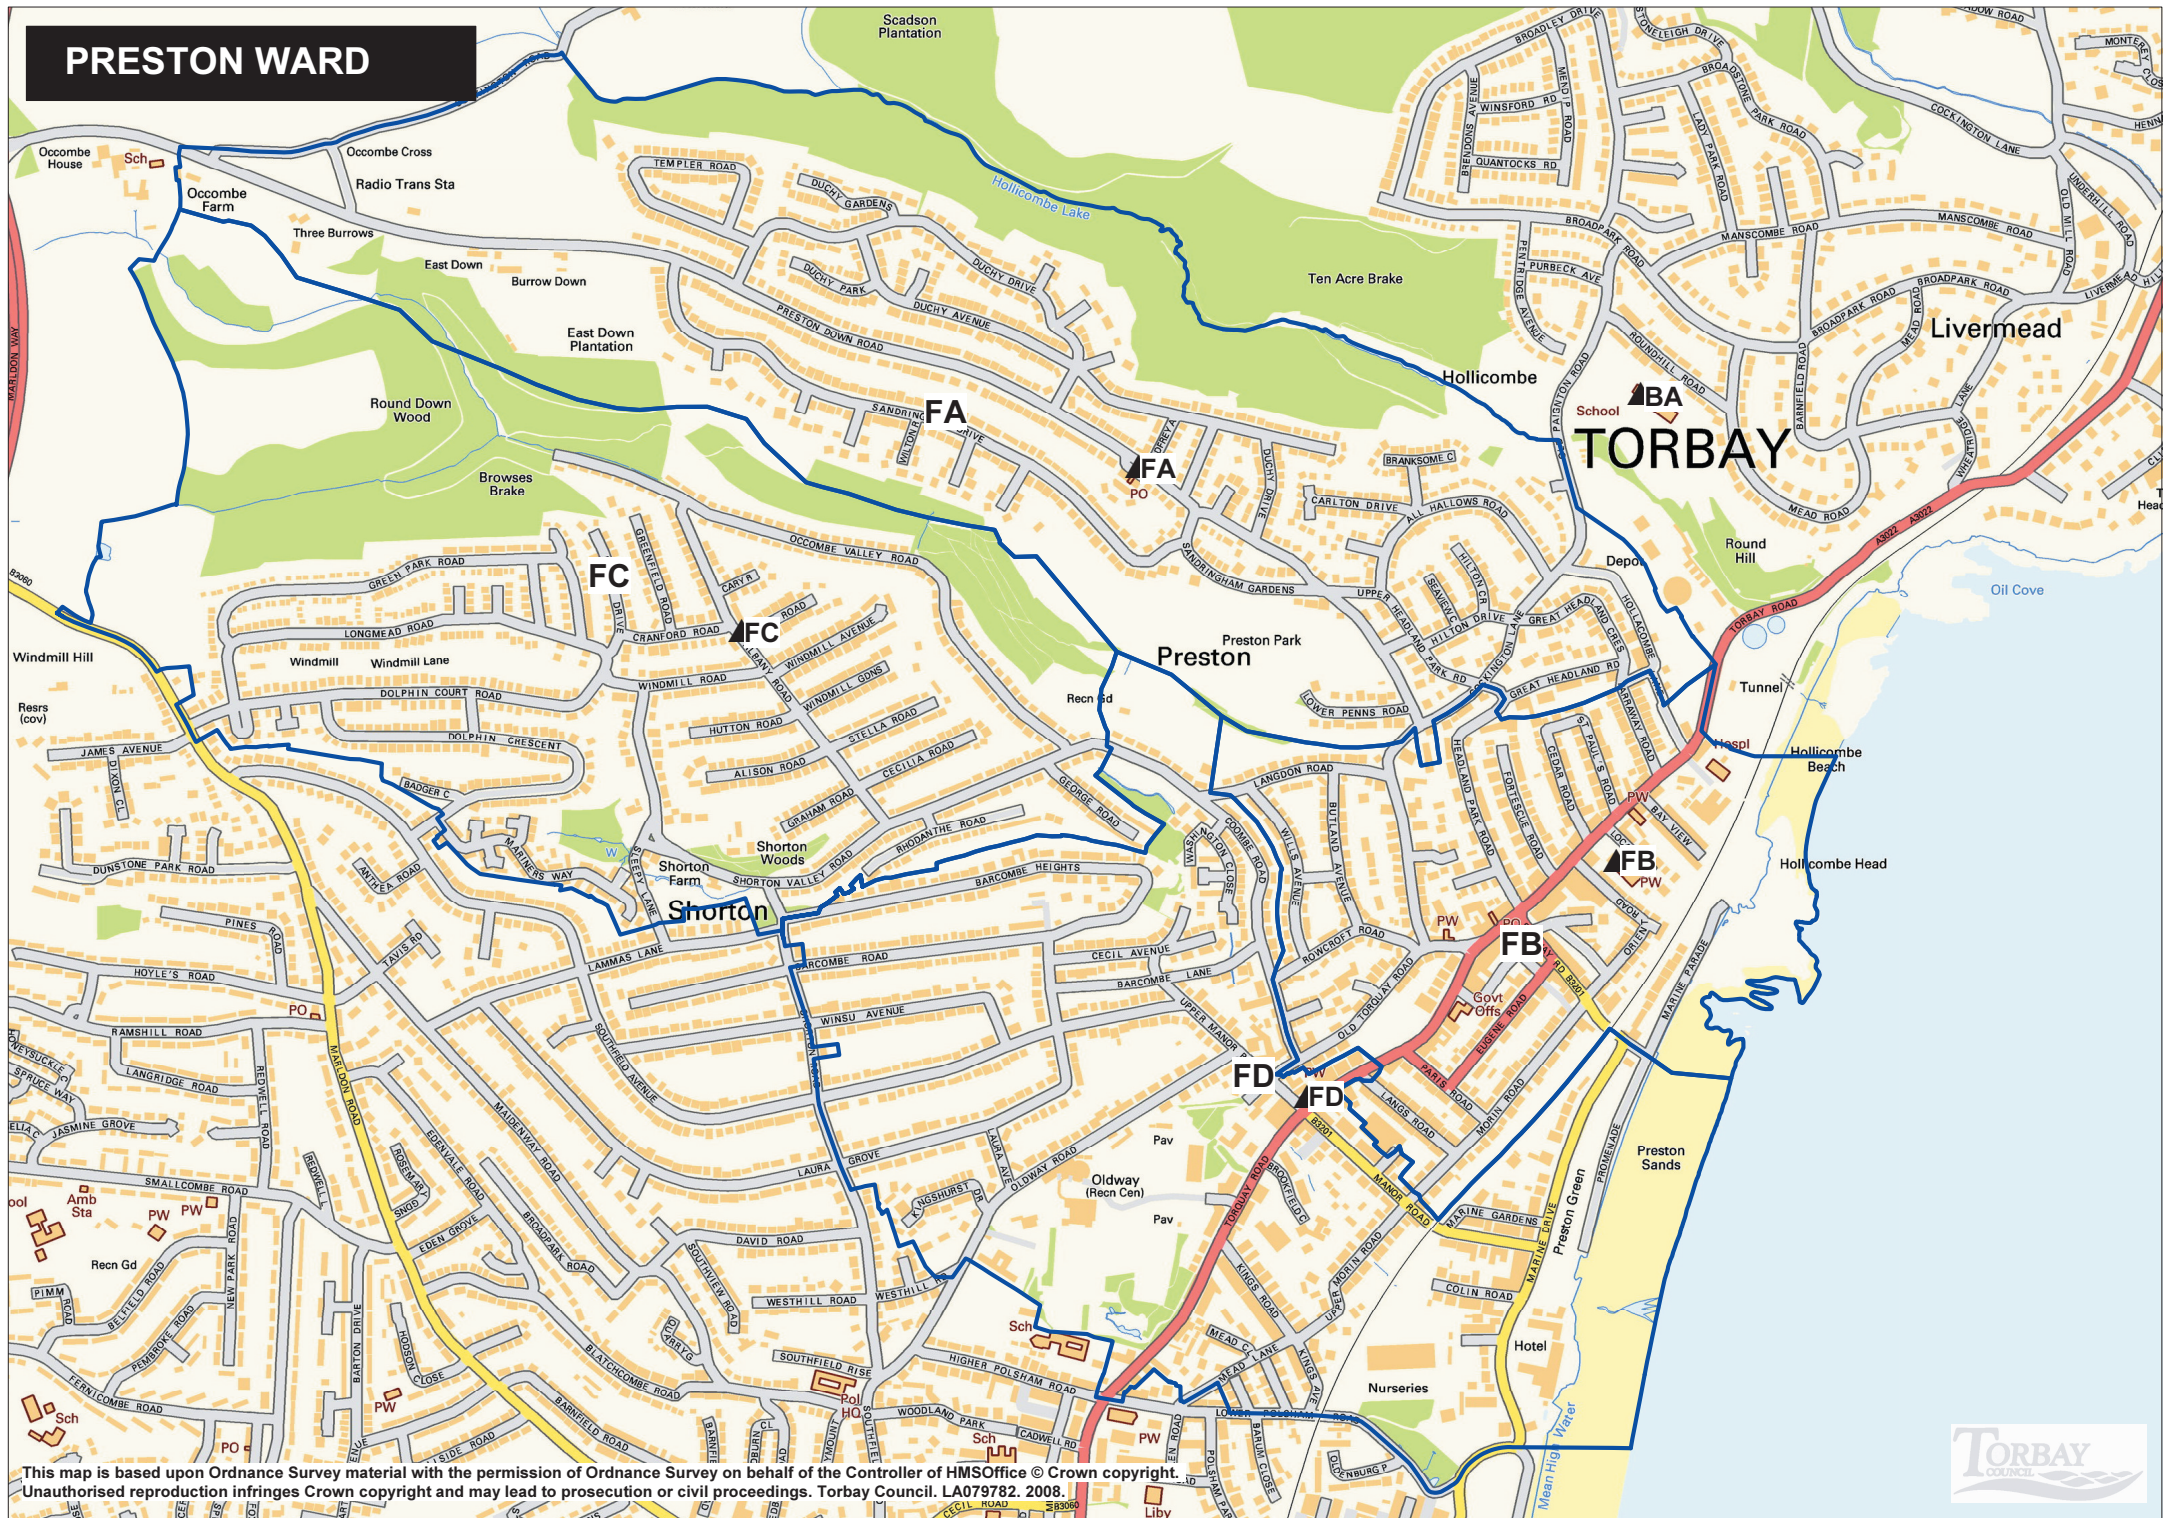

PRESTON WARD

This map is based upon Ordnance Survey material with the permission of Ordnance Survey on behalf of the Controller of HMS Office © Crown copyright. Unauthorised reproduction infringes Crown copyright and may lead to prosecution or civil proceedings. Torbay Council. LA079782. 2008.