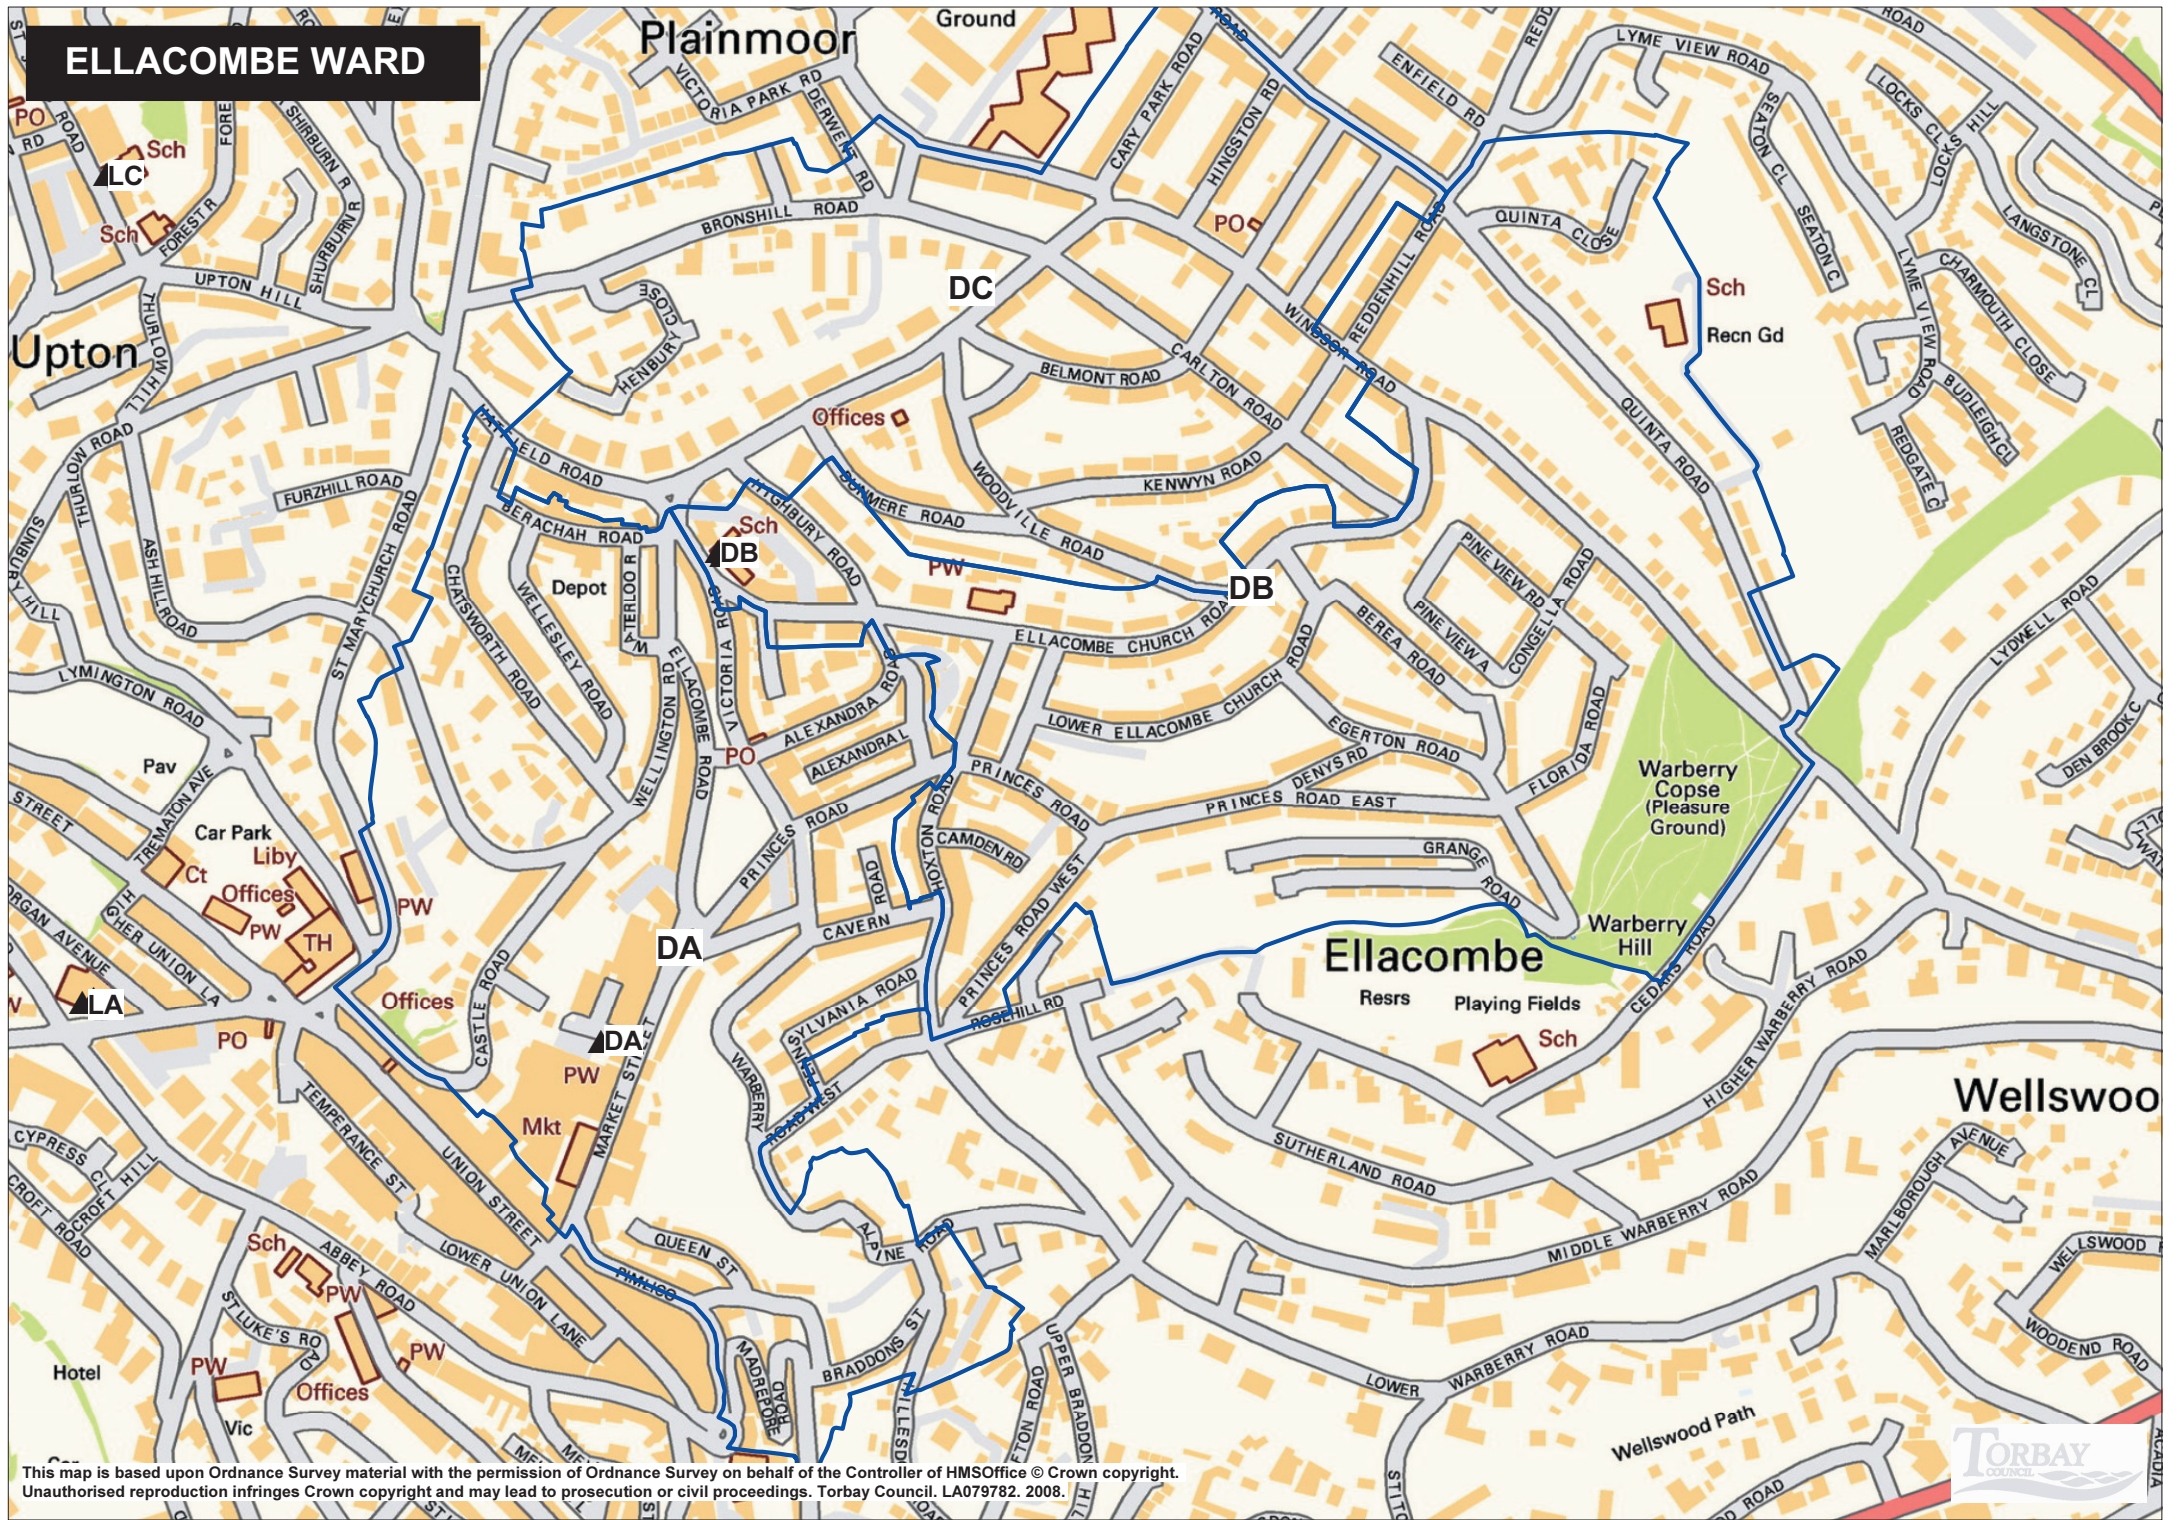

ELLACOMBE WARD

This map is based upon Ordnance Survey material with the permission of Ordnance Survey on behalf of the Controller of HMS Office © Crown copyright. Unauthorised reproduction infringes Crown copyright and may lead to prosecution or civil proceedings. Torbay Council. LA079782. 2008.