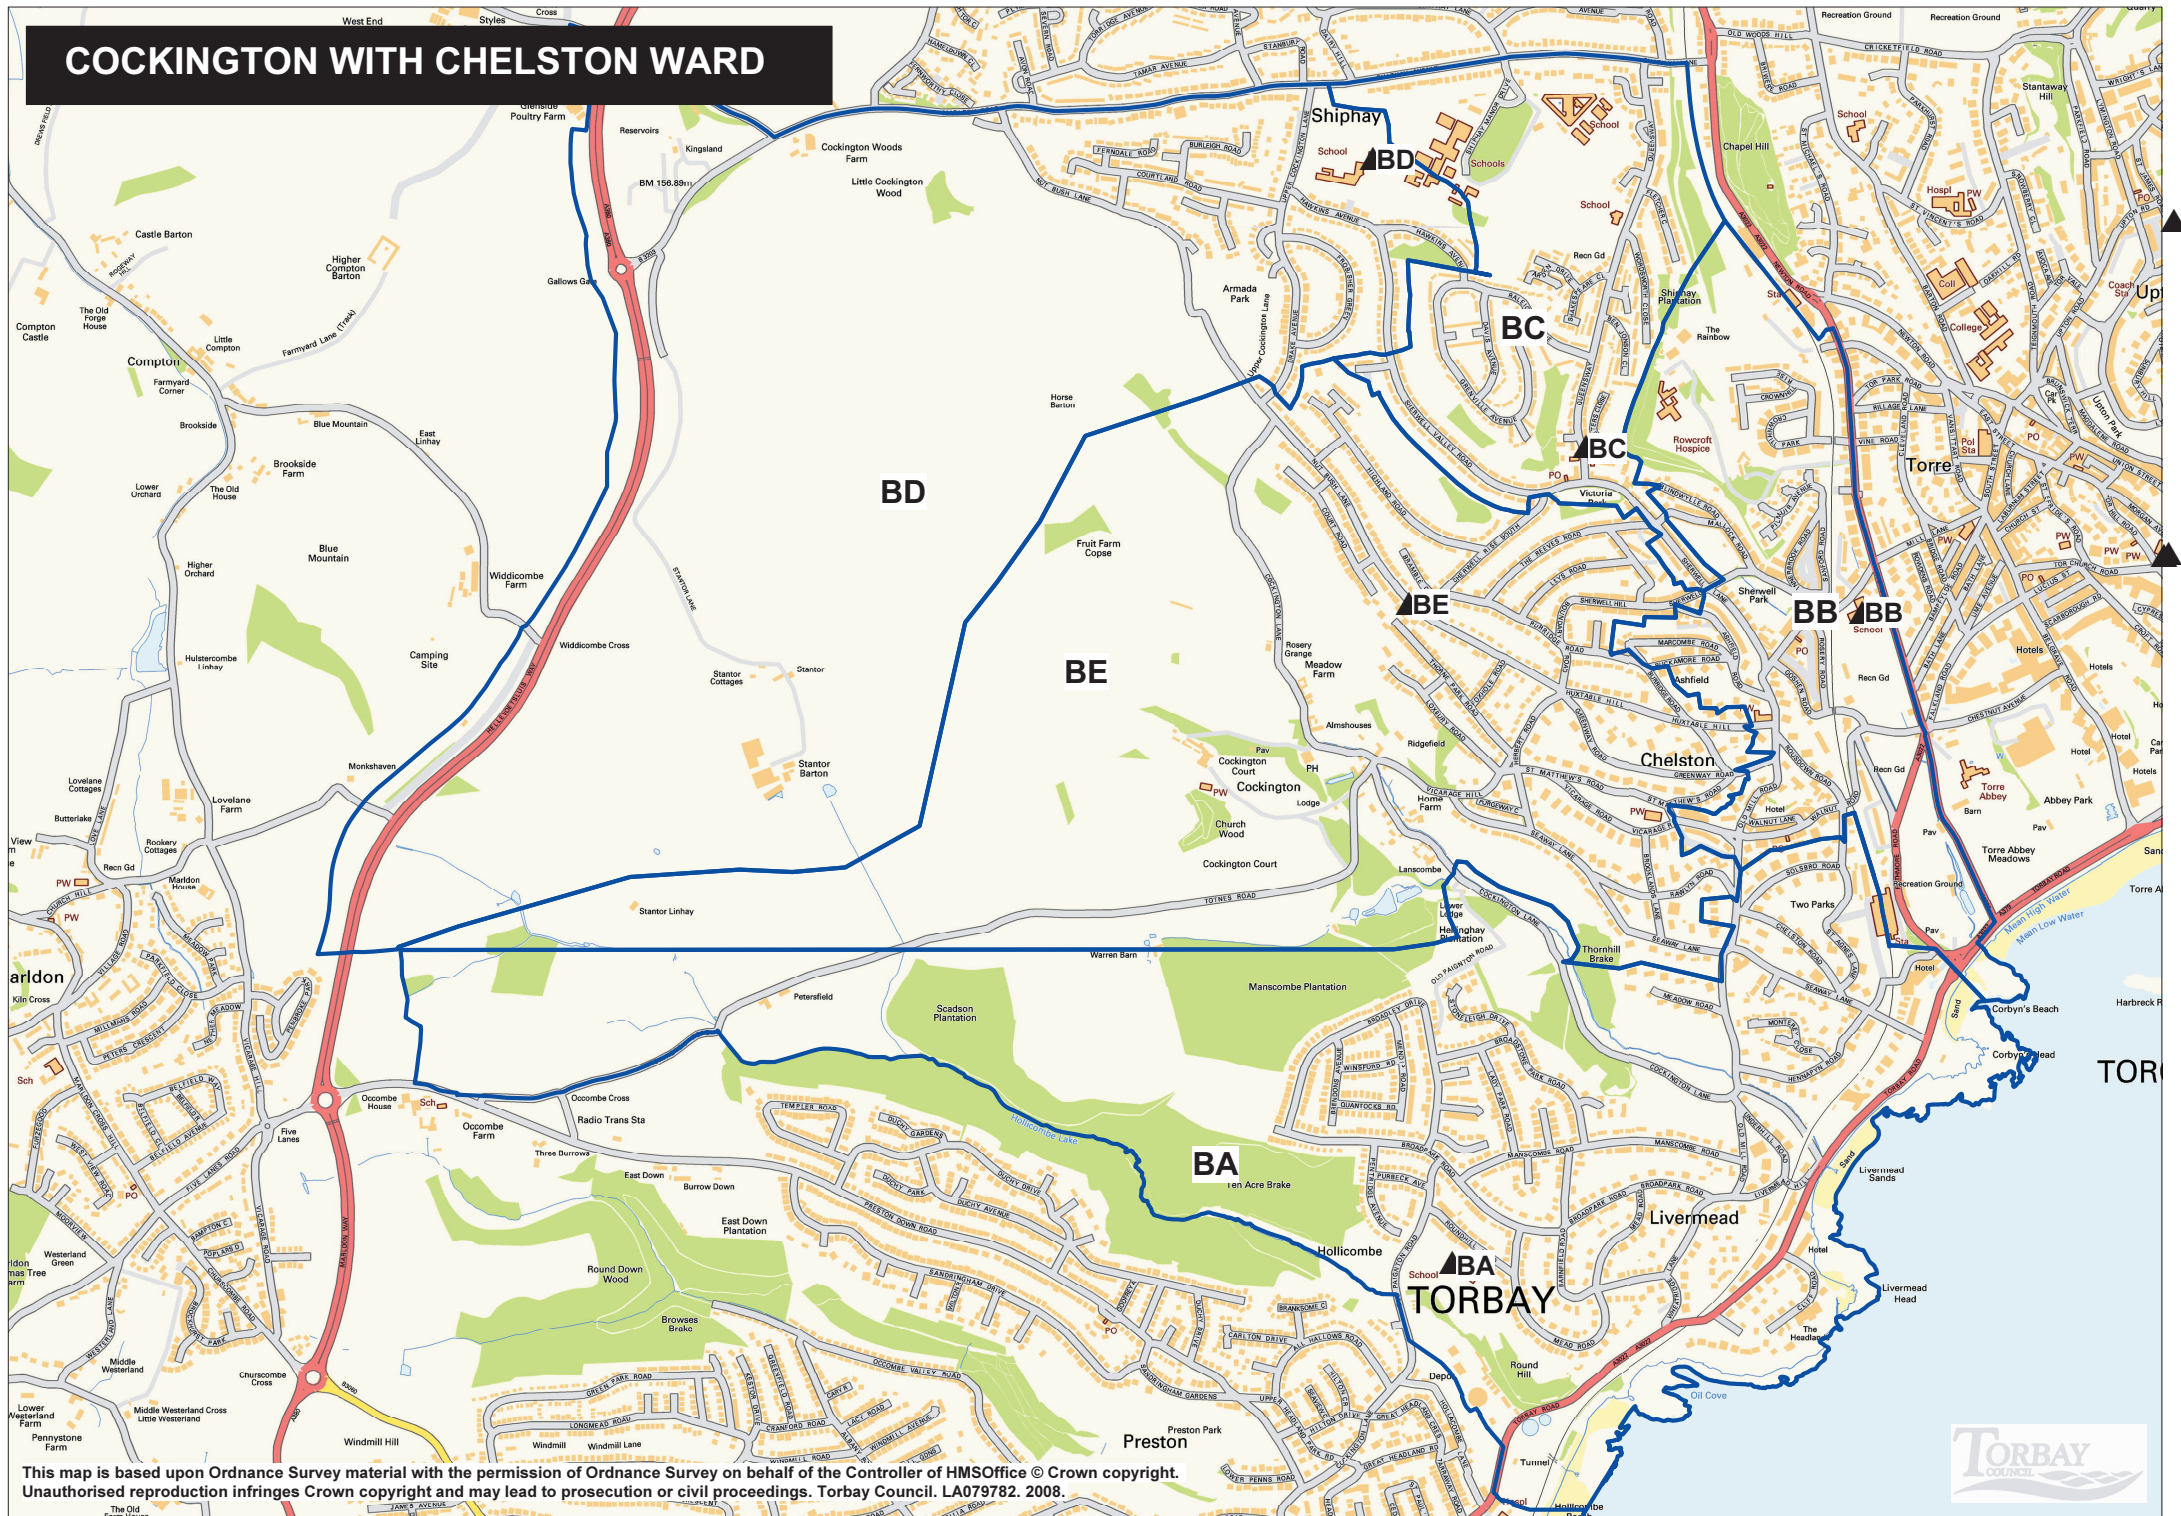

COCKINGTON WITH CHELSTON WARD

This map is based upon Ordnance Survey material with the permission of Ordnance Survey on behalf of the Controller of HMS Office © Crown copyright. Unauthorised reproduction infringes Crown copyright and may lead to prosecution or civil proceedings. Torbay Council. LA079782. 2008.