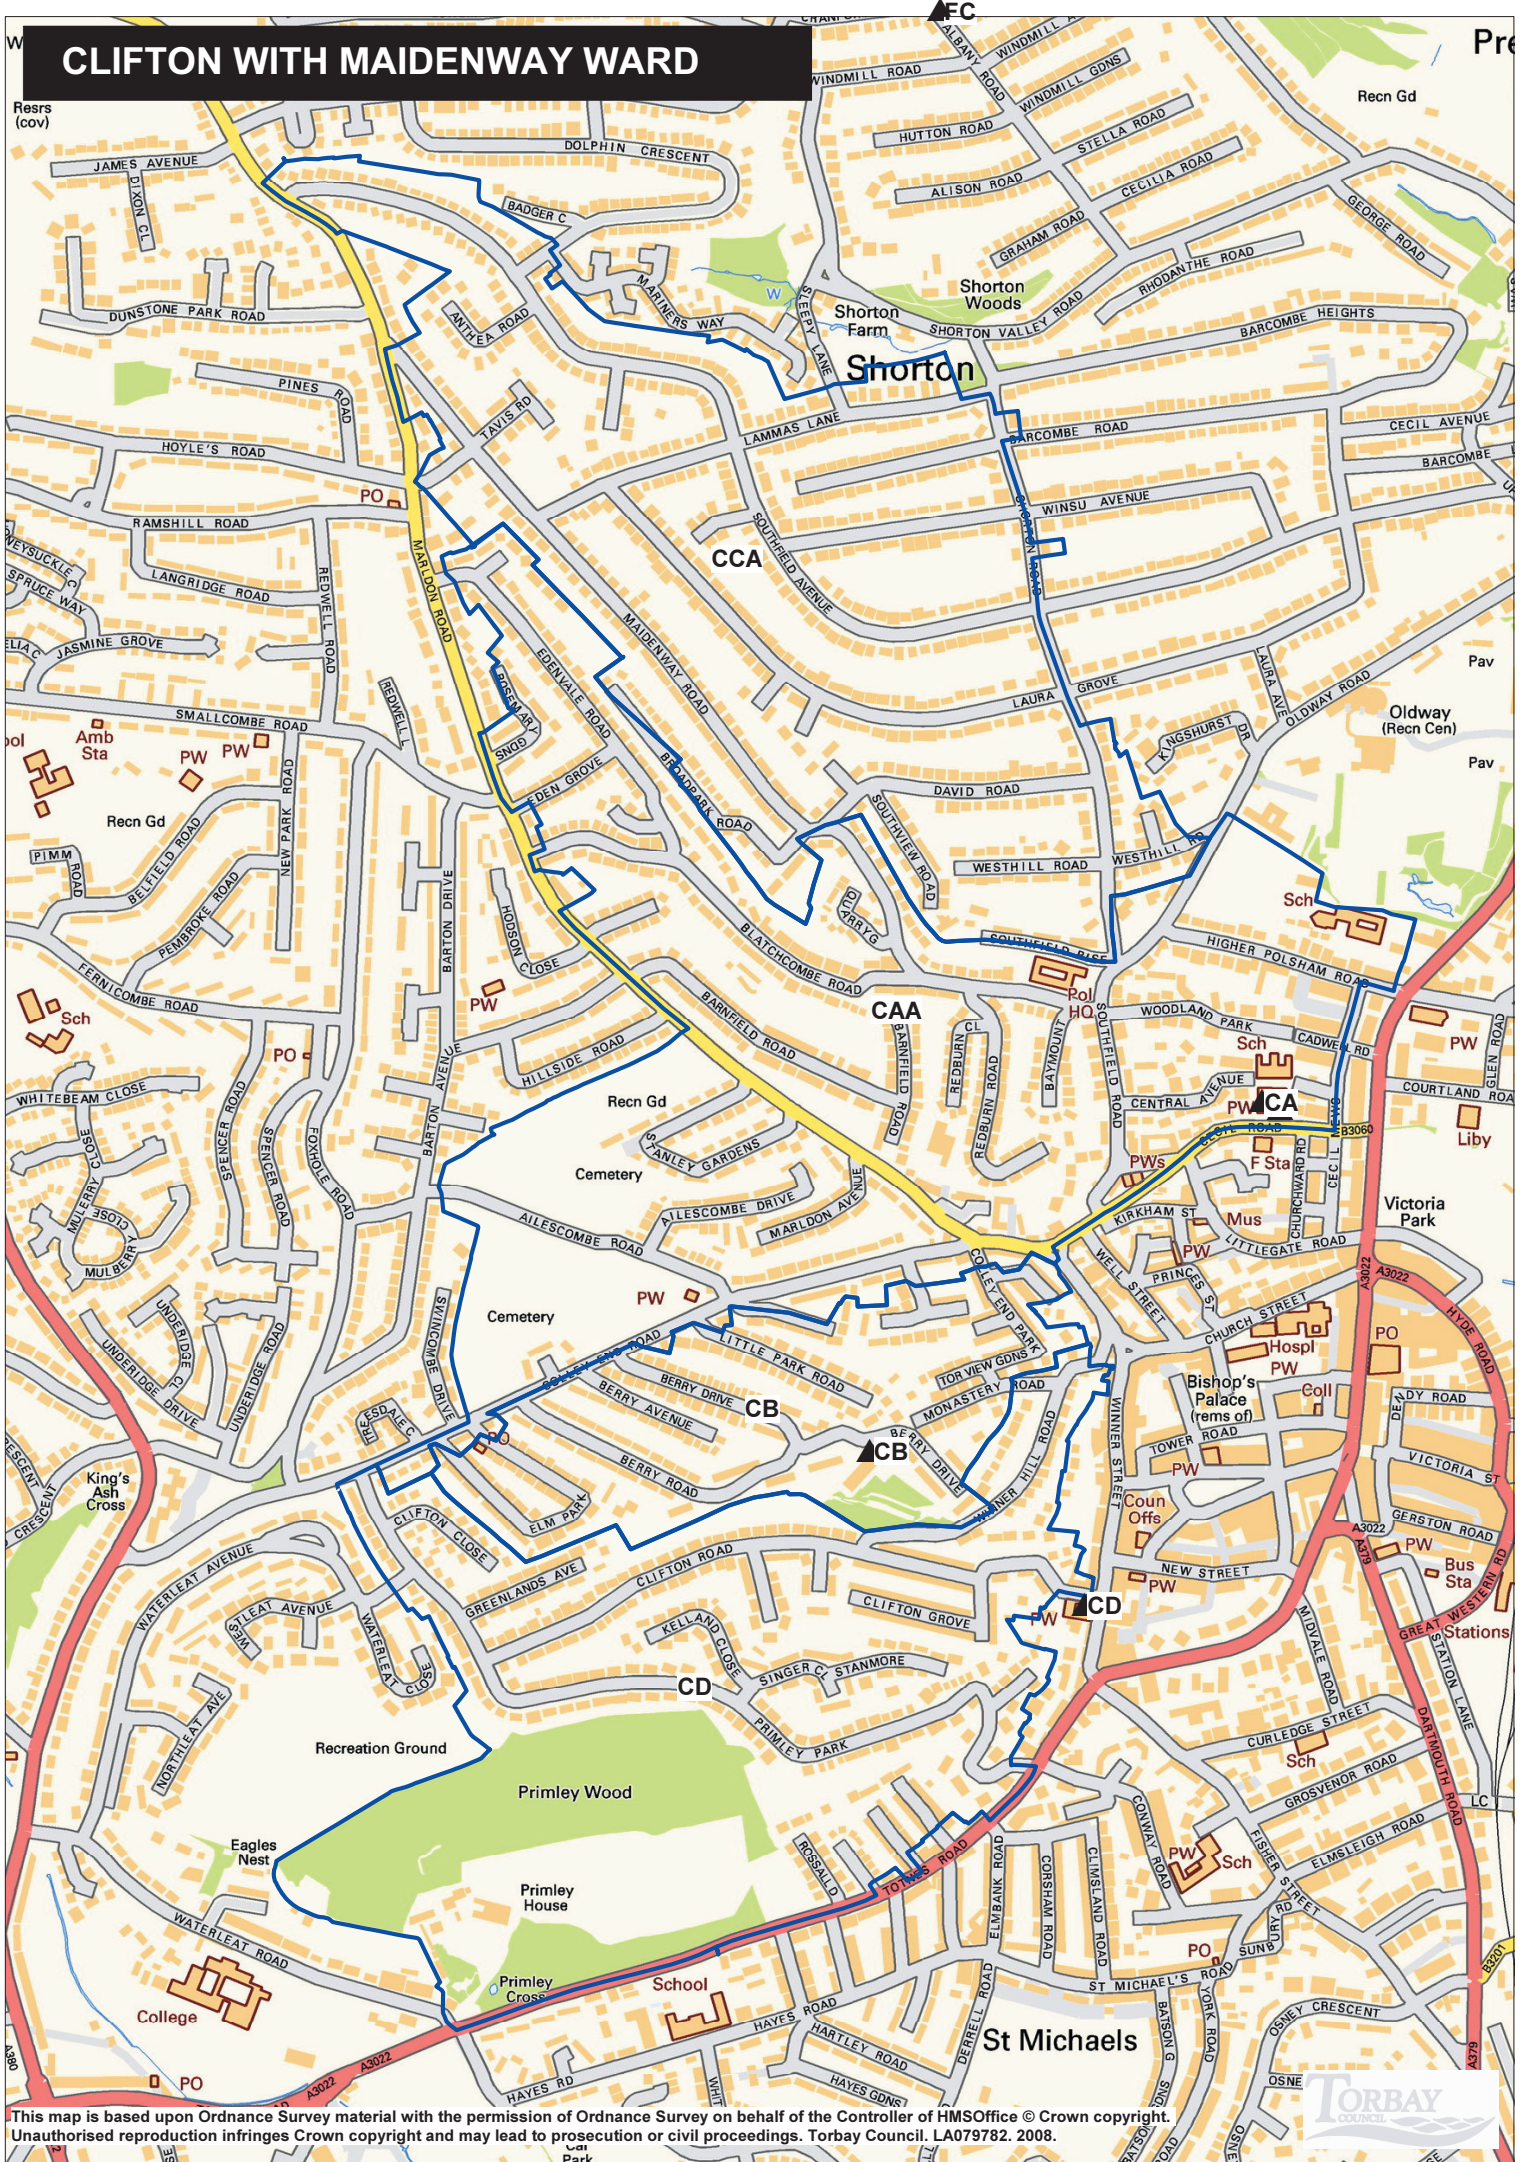

CLIFTON WITH MAIDENWAY WARD

This map is based upon Ordnance Survey material with the permission of Ordnance Survey on behalf of the Controller of HMS Office © Crown copyright. Unauthorised reproduction infringes Crown copyright and may lead to prosecution or civil proceedings. Torbay Council. LA079782. 2008.