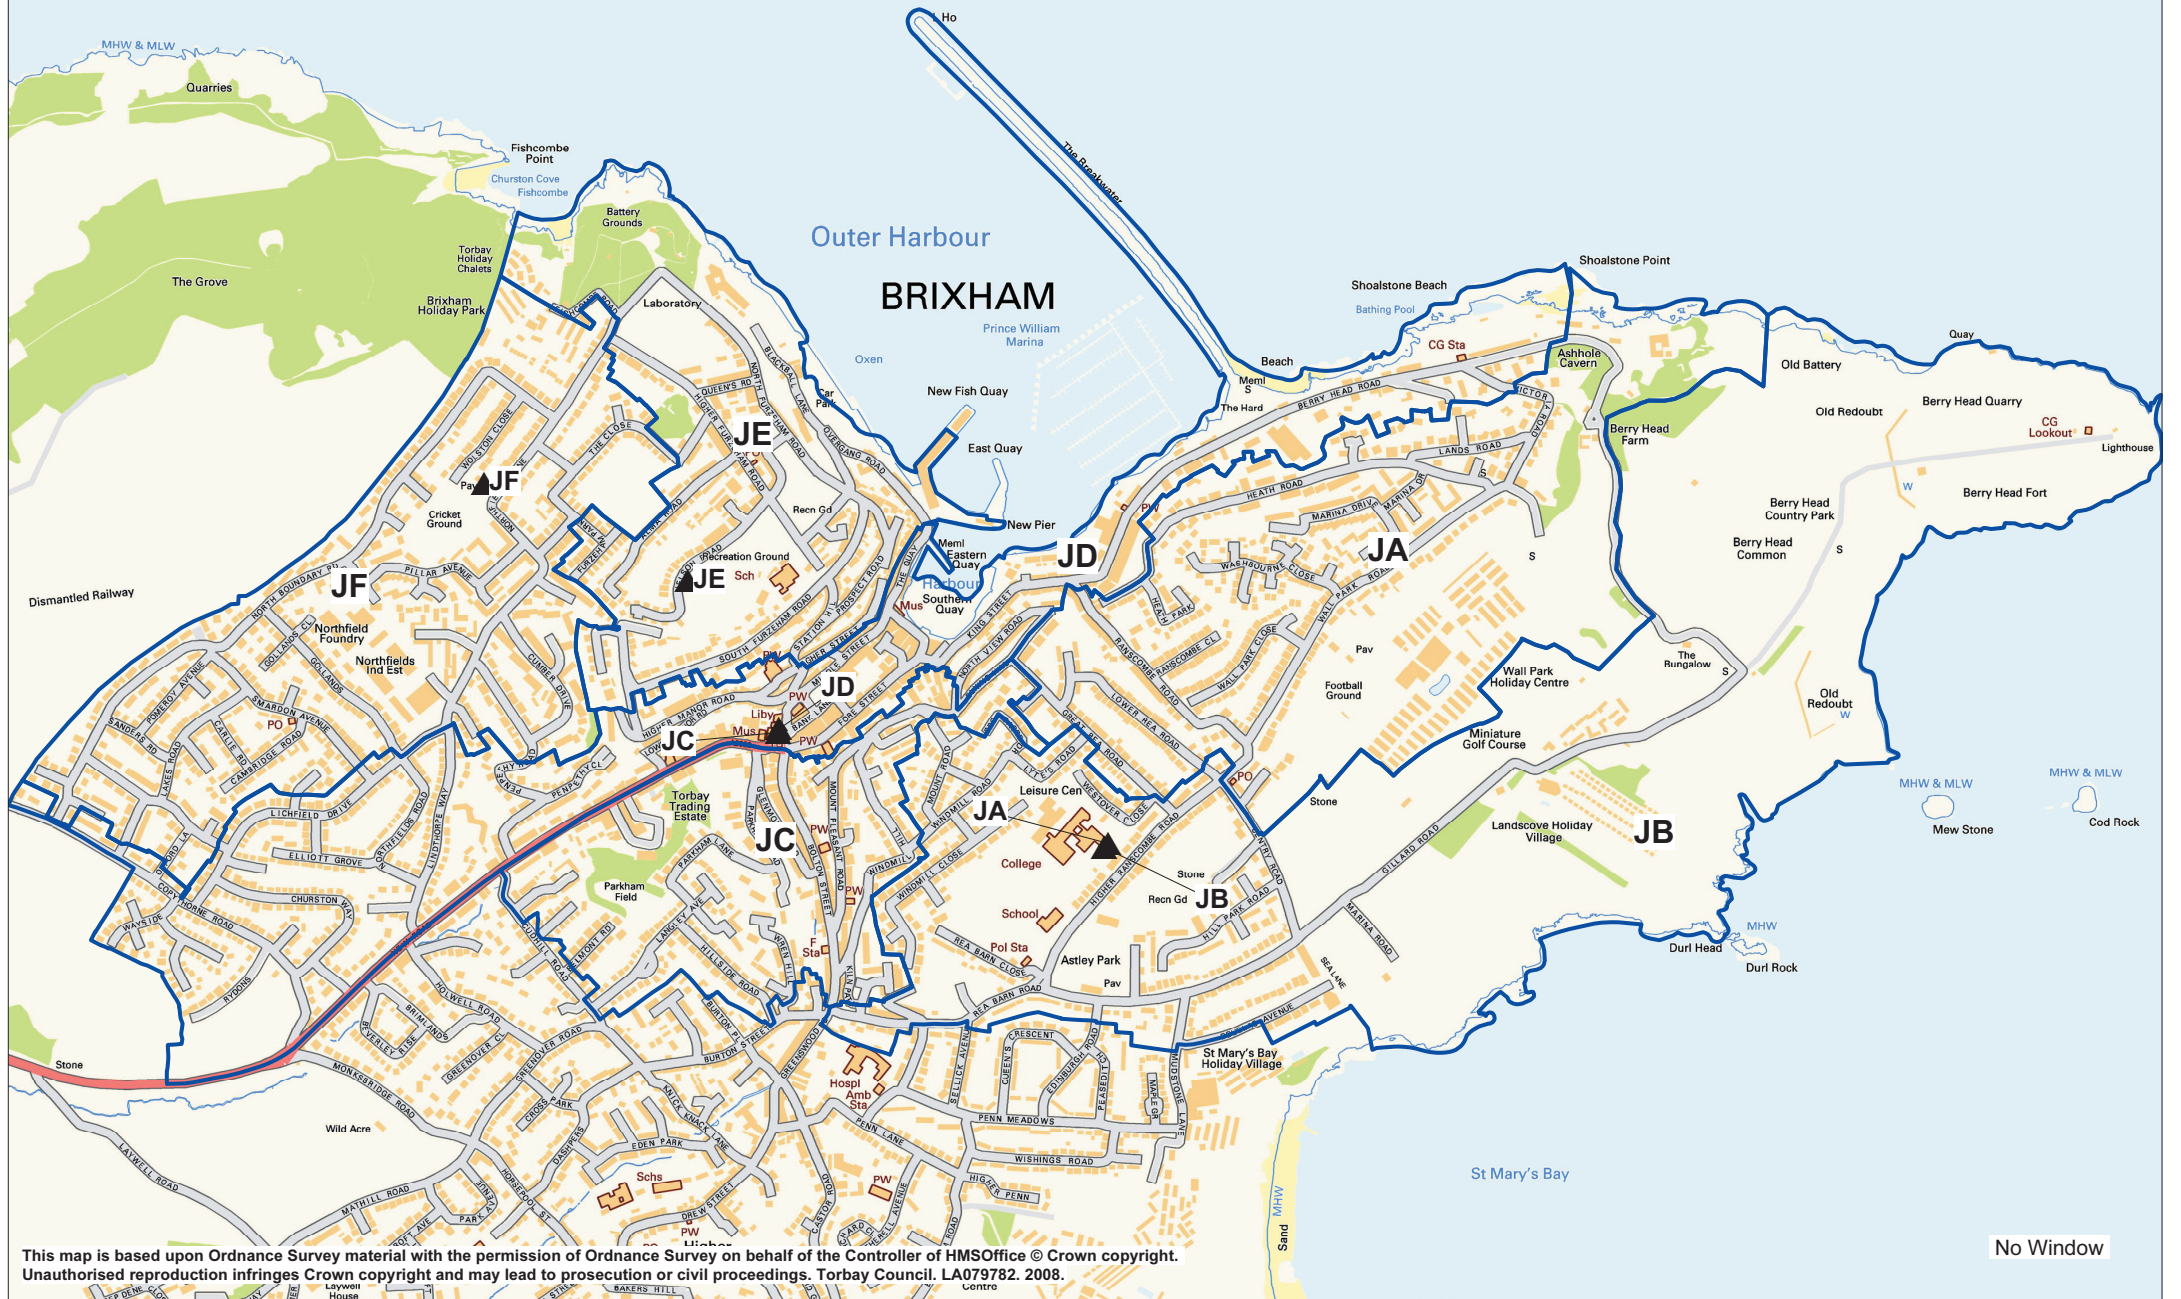

BERRY HEAD WITH FURZEHAM WARD

This map is based upon Ordnance Survey material with the permission of Ordnance Survey on behalf of the Controller of HMS Office © Crown copyright. Unauthorised reproduction infringes Crown copyright and may lead to prosecution or civil proceedings. Torbay Council. LA079782. 2008.