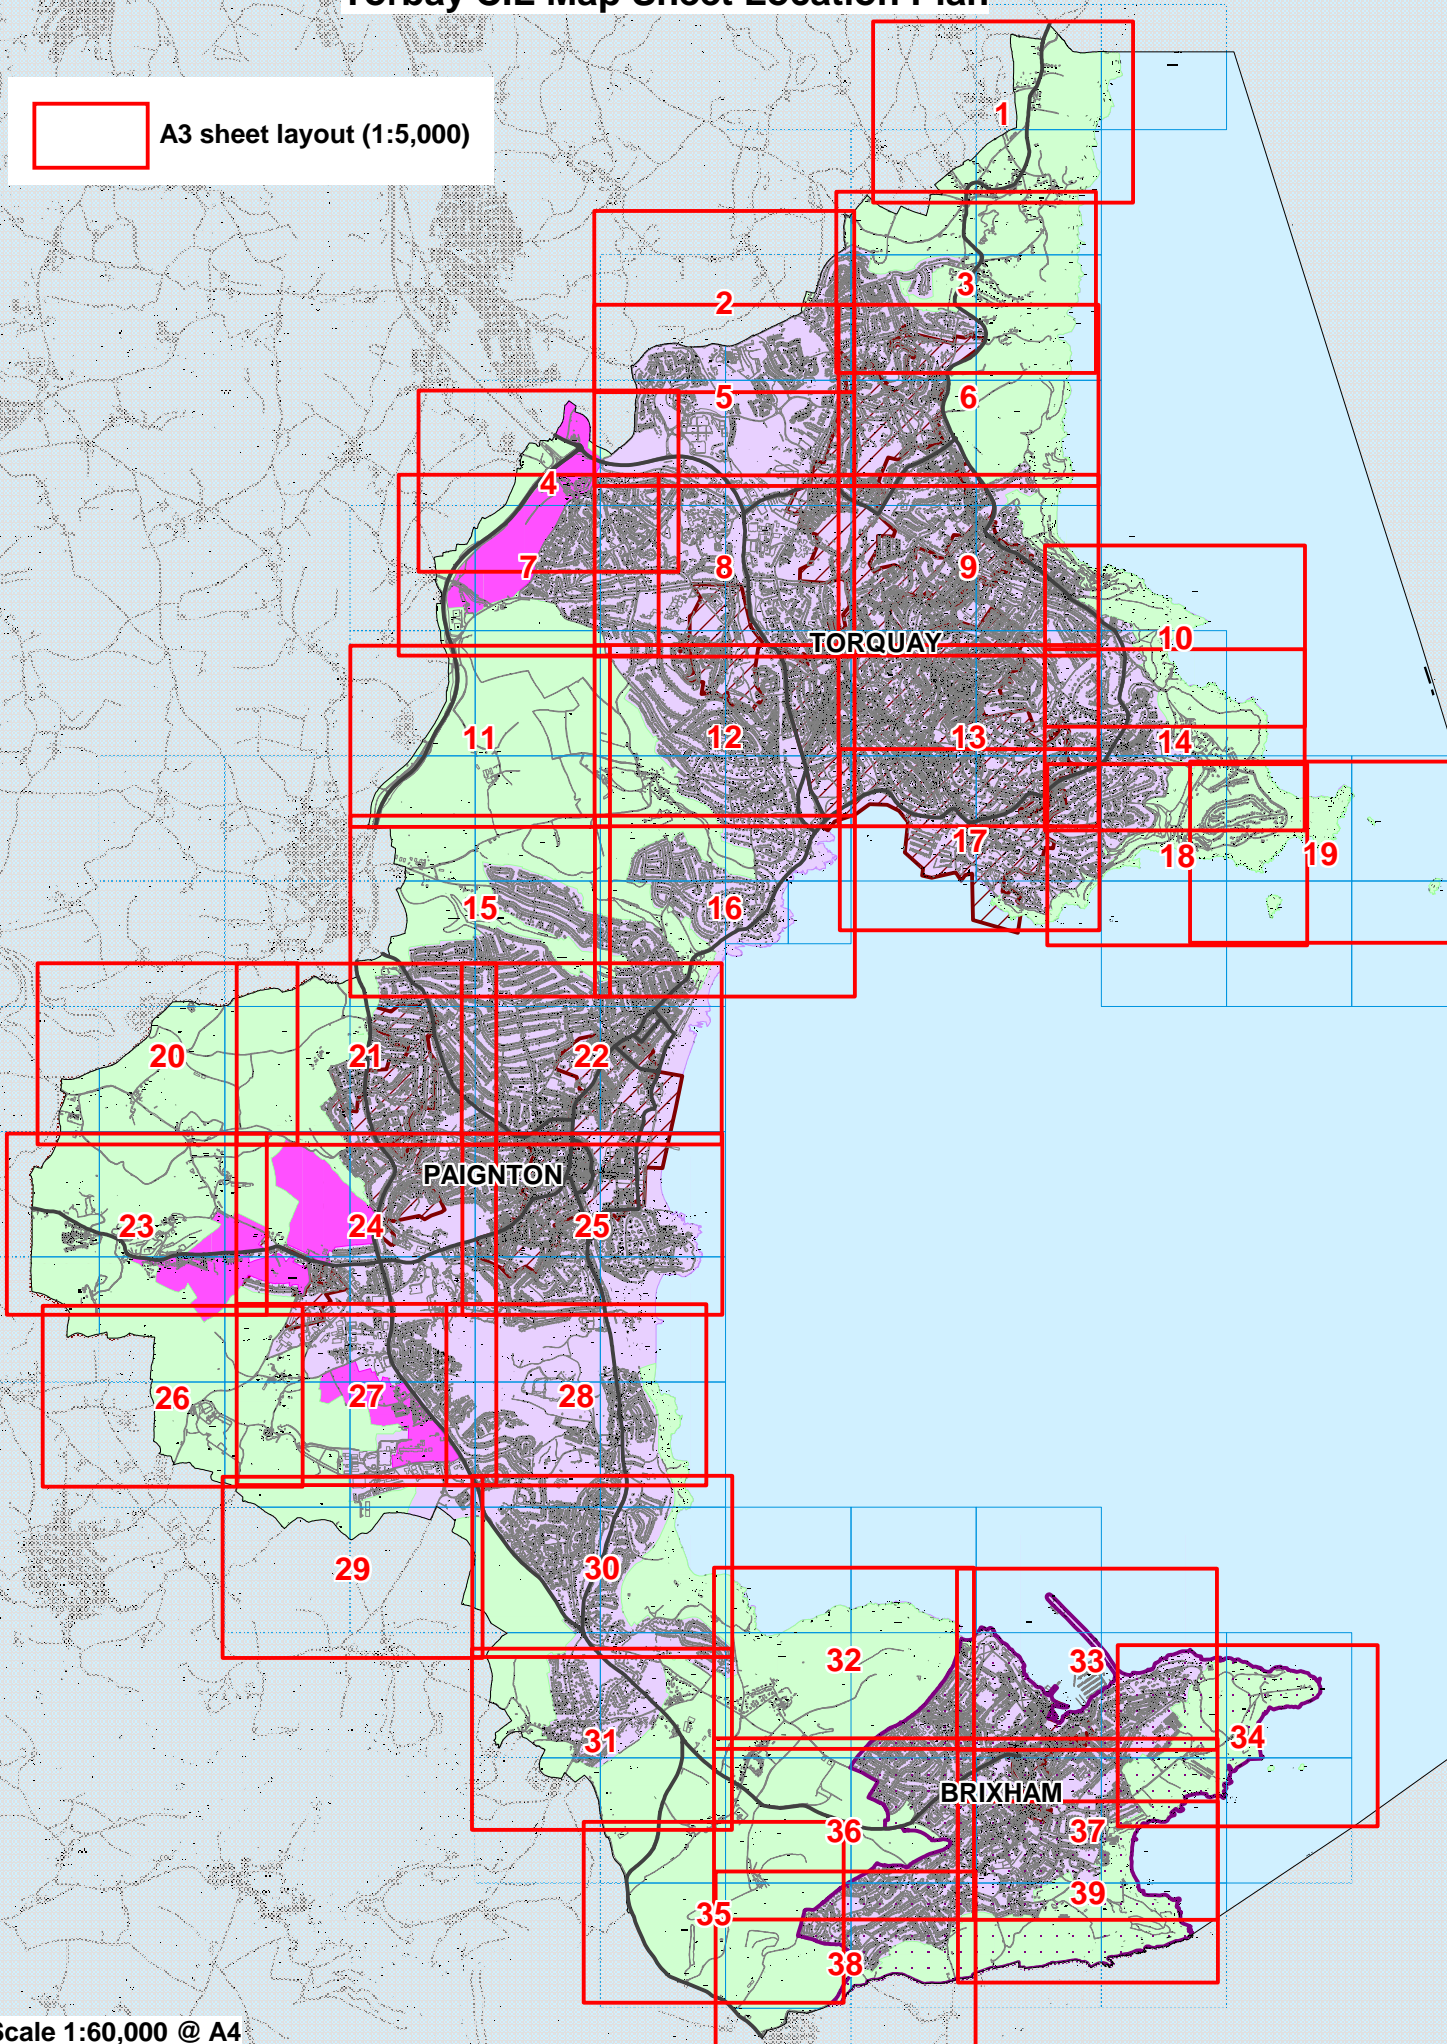

Torbay CIL Map Sheet Location Plan

A3 sheet layout (1:5,000)

Scale 1:60,000 @ A4

© Crown copyright and database rights 2016 Ordnance Survey 100022695.