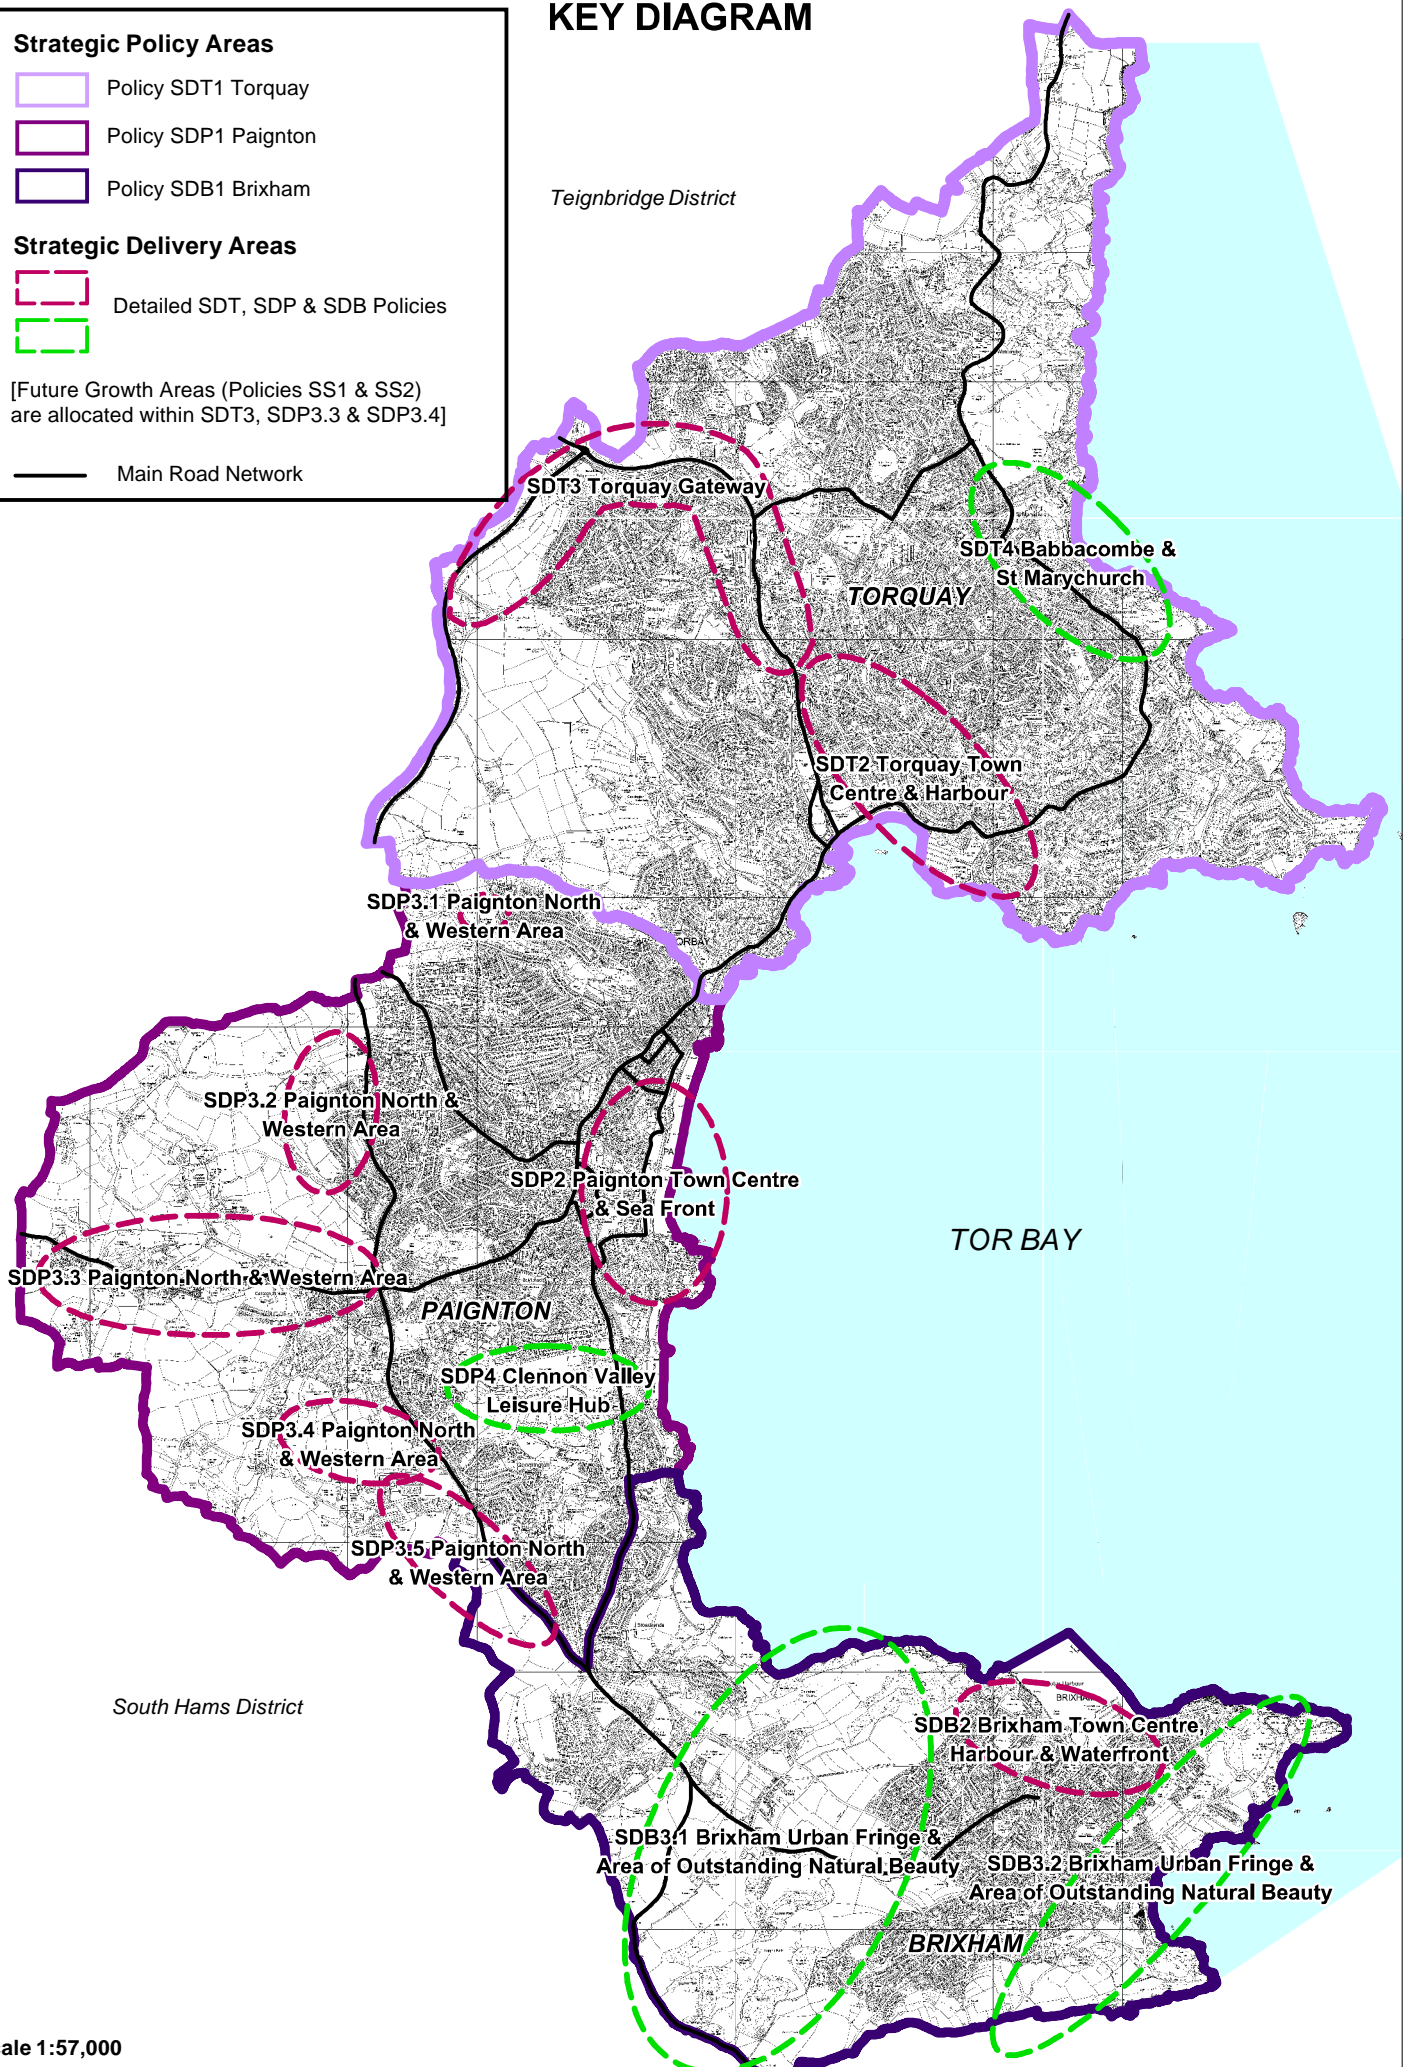

KEY DIAGRAM

Strategic Policy Areas

- Policy SDT1 Torquay
- Policy SDP1 Paignton
- Policy SDB1 Brixham

Strategic Delivery Areas

- Detailed SDT, SDP & SDB Policies
- [Future Growth Areas (Policies SS1 & SS2) are allocated within SDT3, SDP3.3 & SDP3.4]

[Future Growth Areas (Policies SS1 & SS2) are allocated within SDT3, SDP3.3 & SDP3.4]

Main Road Network

Scale 1:57,000

This map is based upon Ordnance Survey material with permission of Ordnance Survey on behalf of the Controller of HMS Office. Crown copyright. Unauthorised reproduction infringes Crown copyright and may lead to prosecution or civil proceedings. Torbay Council. Licence Number 100022695