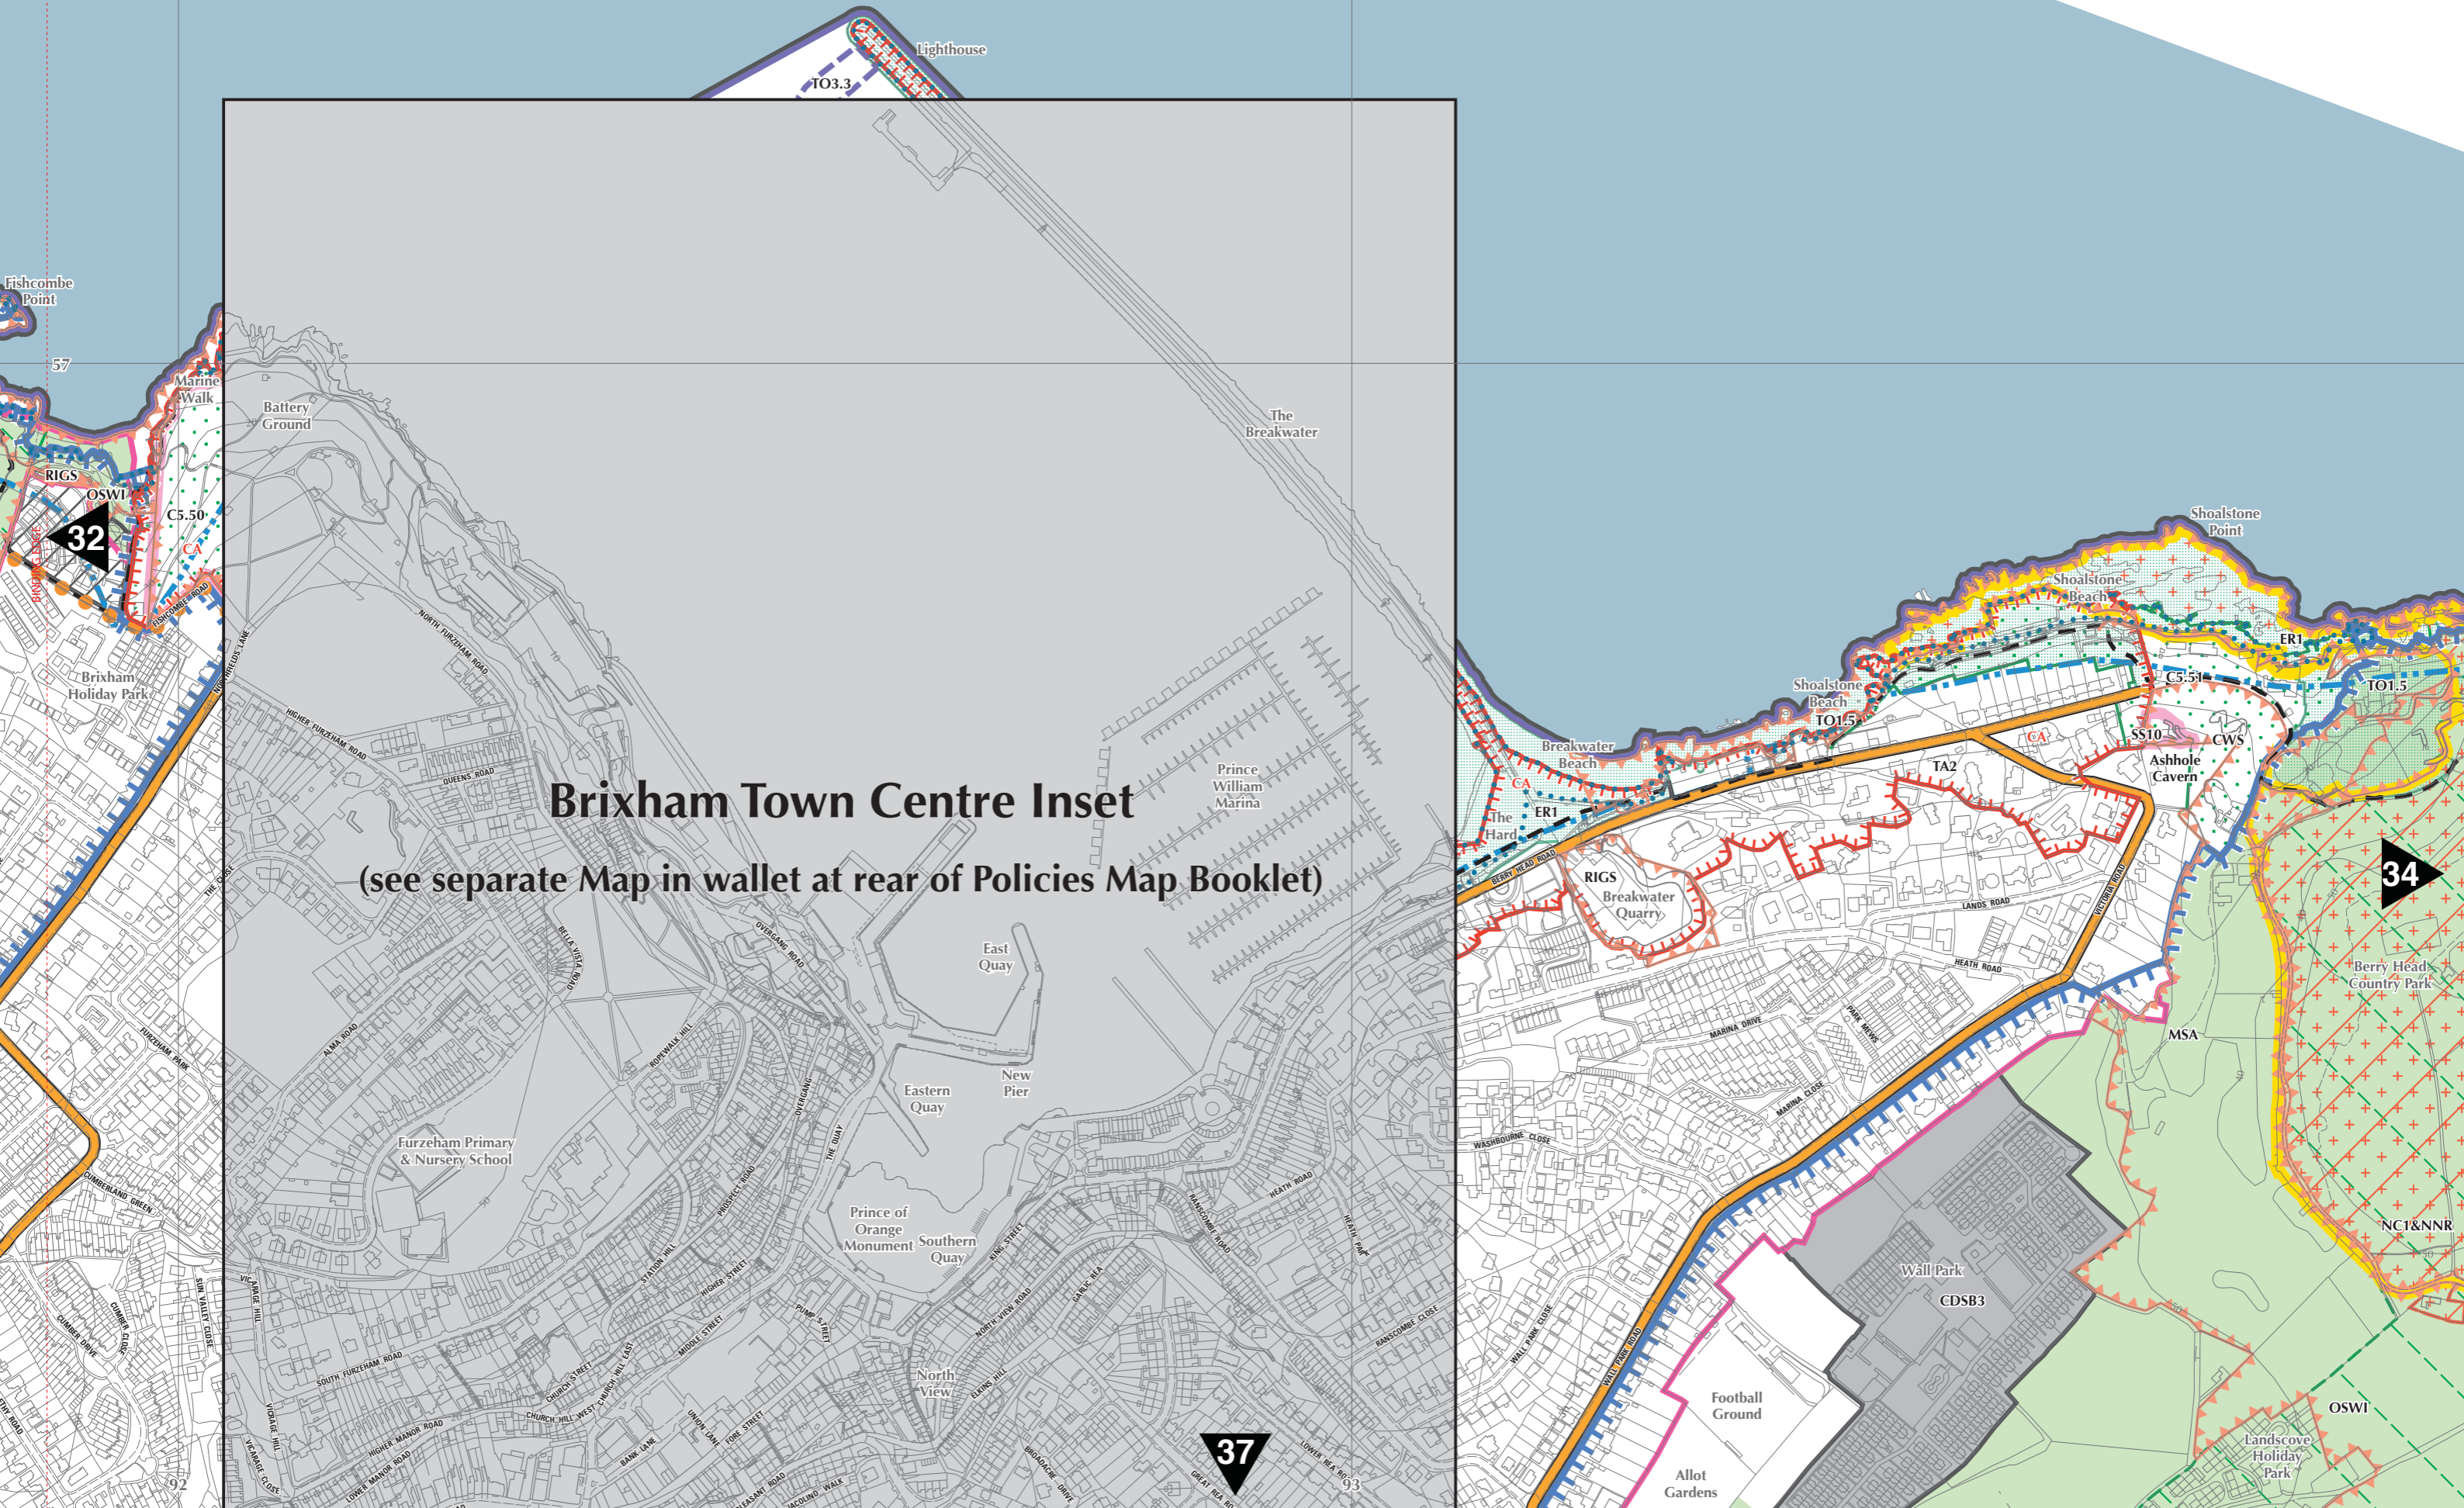

For Information:

The area shown on this sheet has been defined as a STRATEGIC POLICY AREA. Please see the Local Plan KEY DIAGRAM & Policy SS1 Growth strategy for a prosperous Torbay, Policies SDT1-4 (Torquay), SDP1-4 (Paignton) & SDB1-3 (Brixham). The area shown on this sheet is part of a NEIGHBOURHOOD DEVELOPMENT PLAN AREA-see www.torbay.gov.uk/neighbourhoodplanning

Brixham Town Centre Inset

(see separate Map in wallet at rear of Policies Map Booklet)