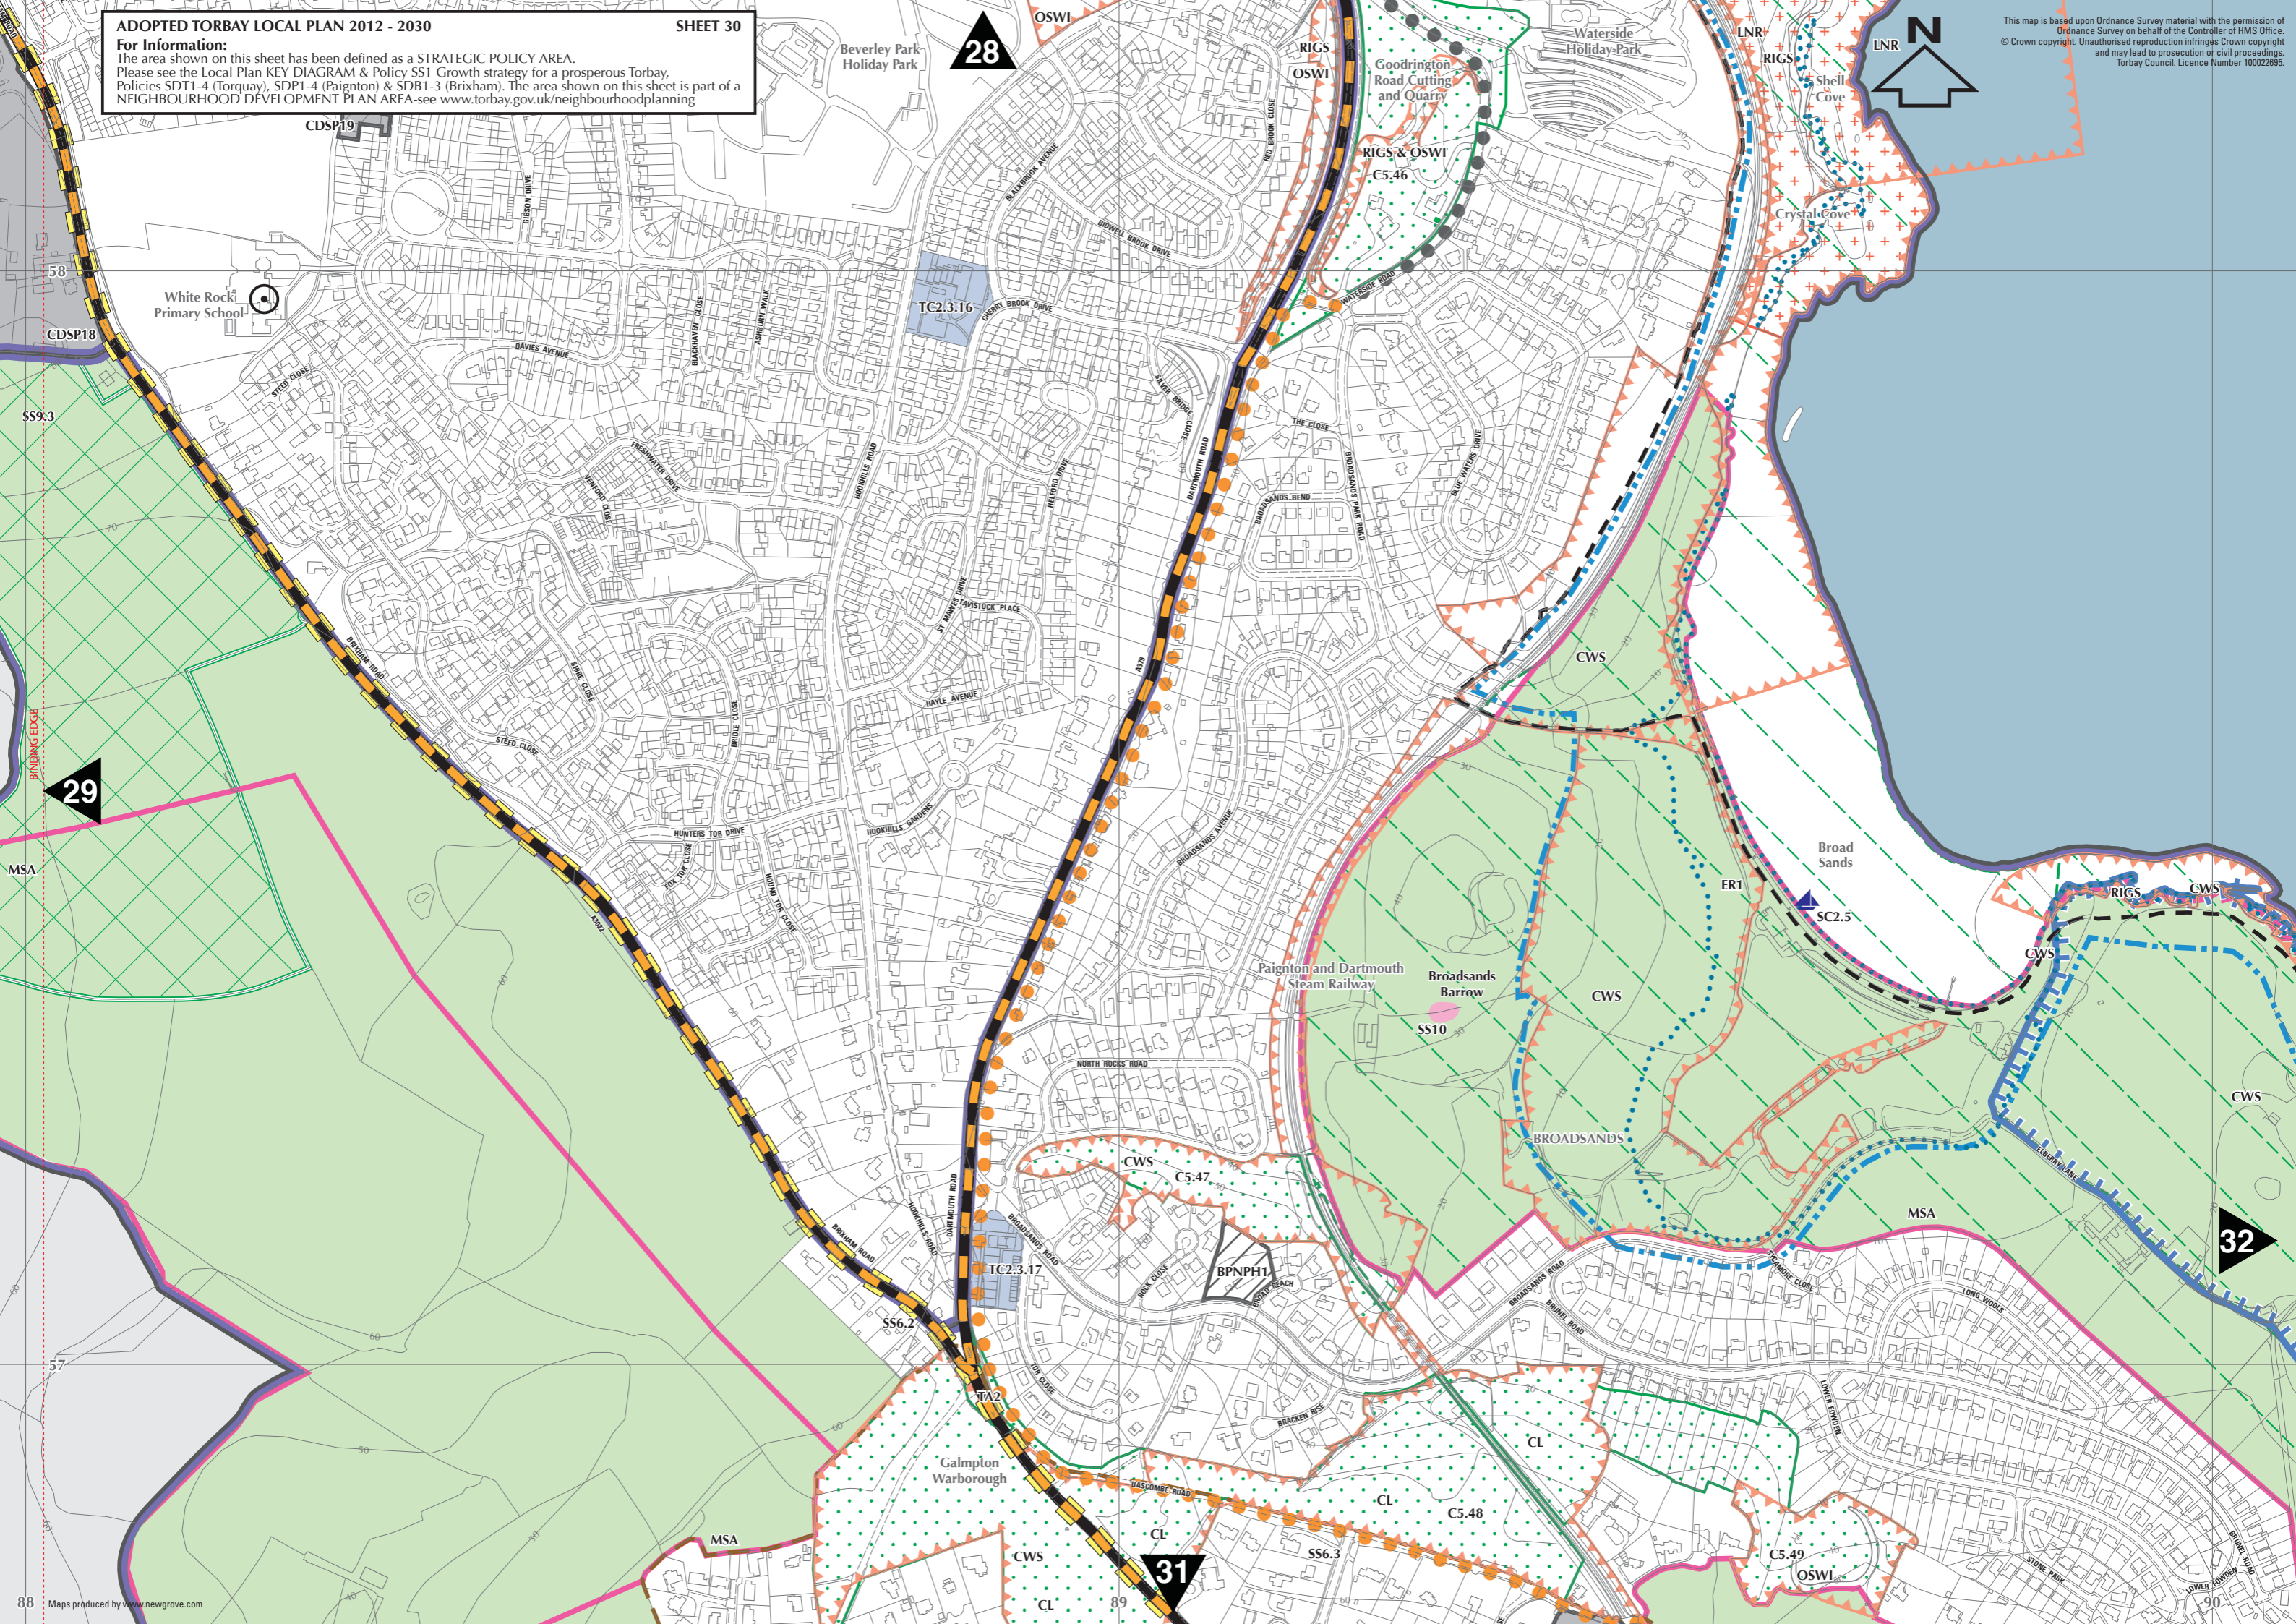

For Information:

The area shown on this sheet has been defined as a STRATEGIC POLICY AREA. Please see the Local Plan KEY DIAGRAM & Policy SS1 Growth strategy for a prosperous Torbay, Policies SDT1-4 (Torquay), SDP1-4 (Paignton) & SDB1-3 (Brixham). The area shown on this sheet is part of a NEIGHBOURHOOD DEVELOPMENT PLAN AREA-see www.torbay.gov.uk/neighbourhoodplanning

28

29

31

32