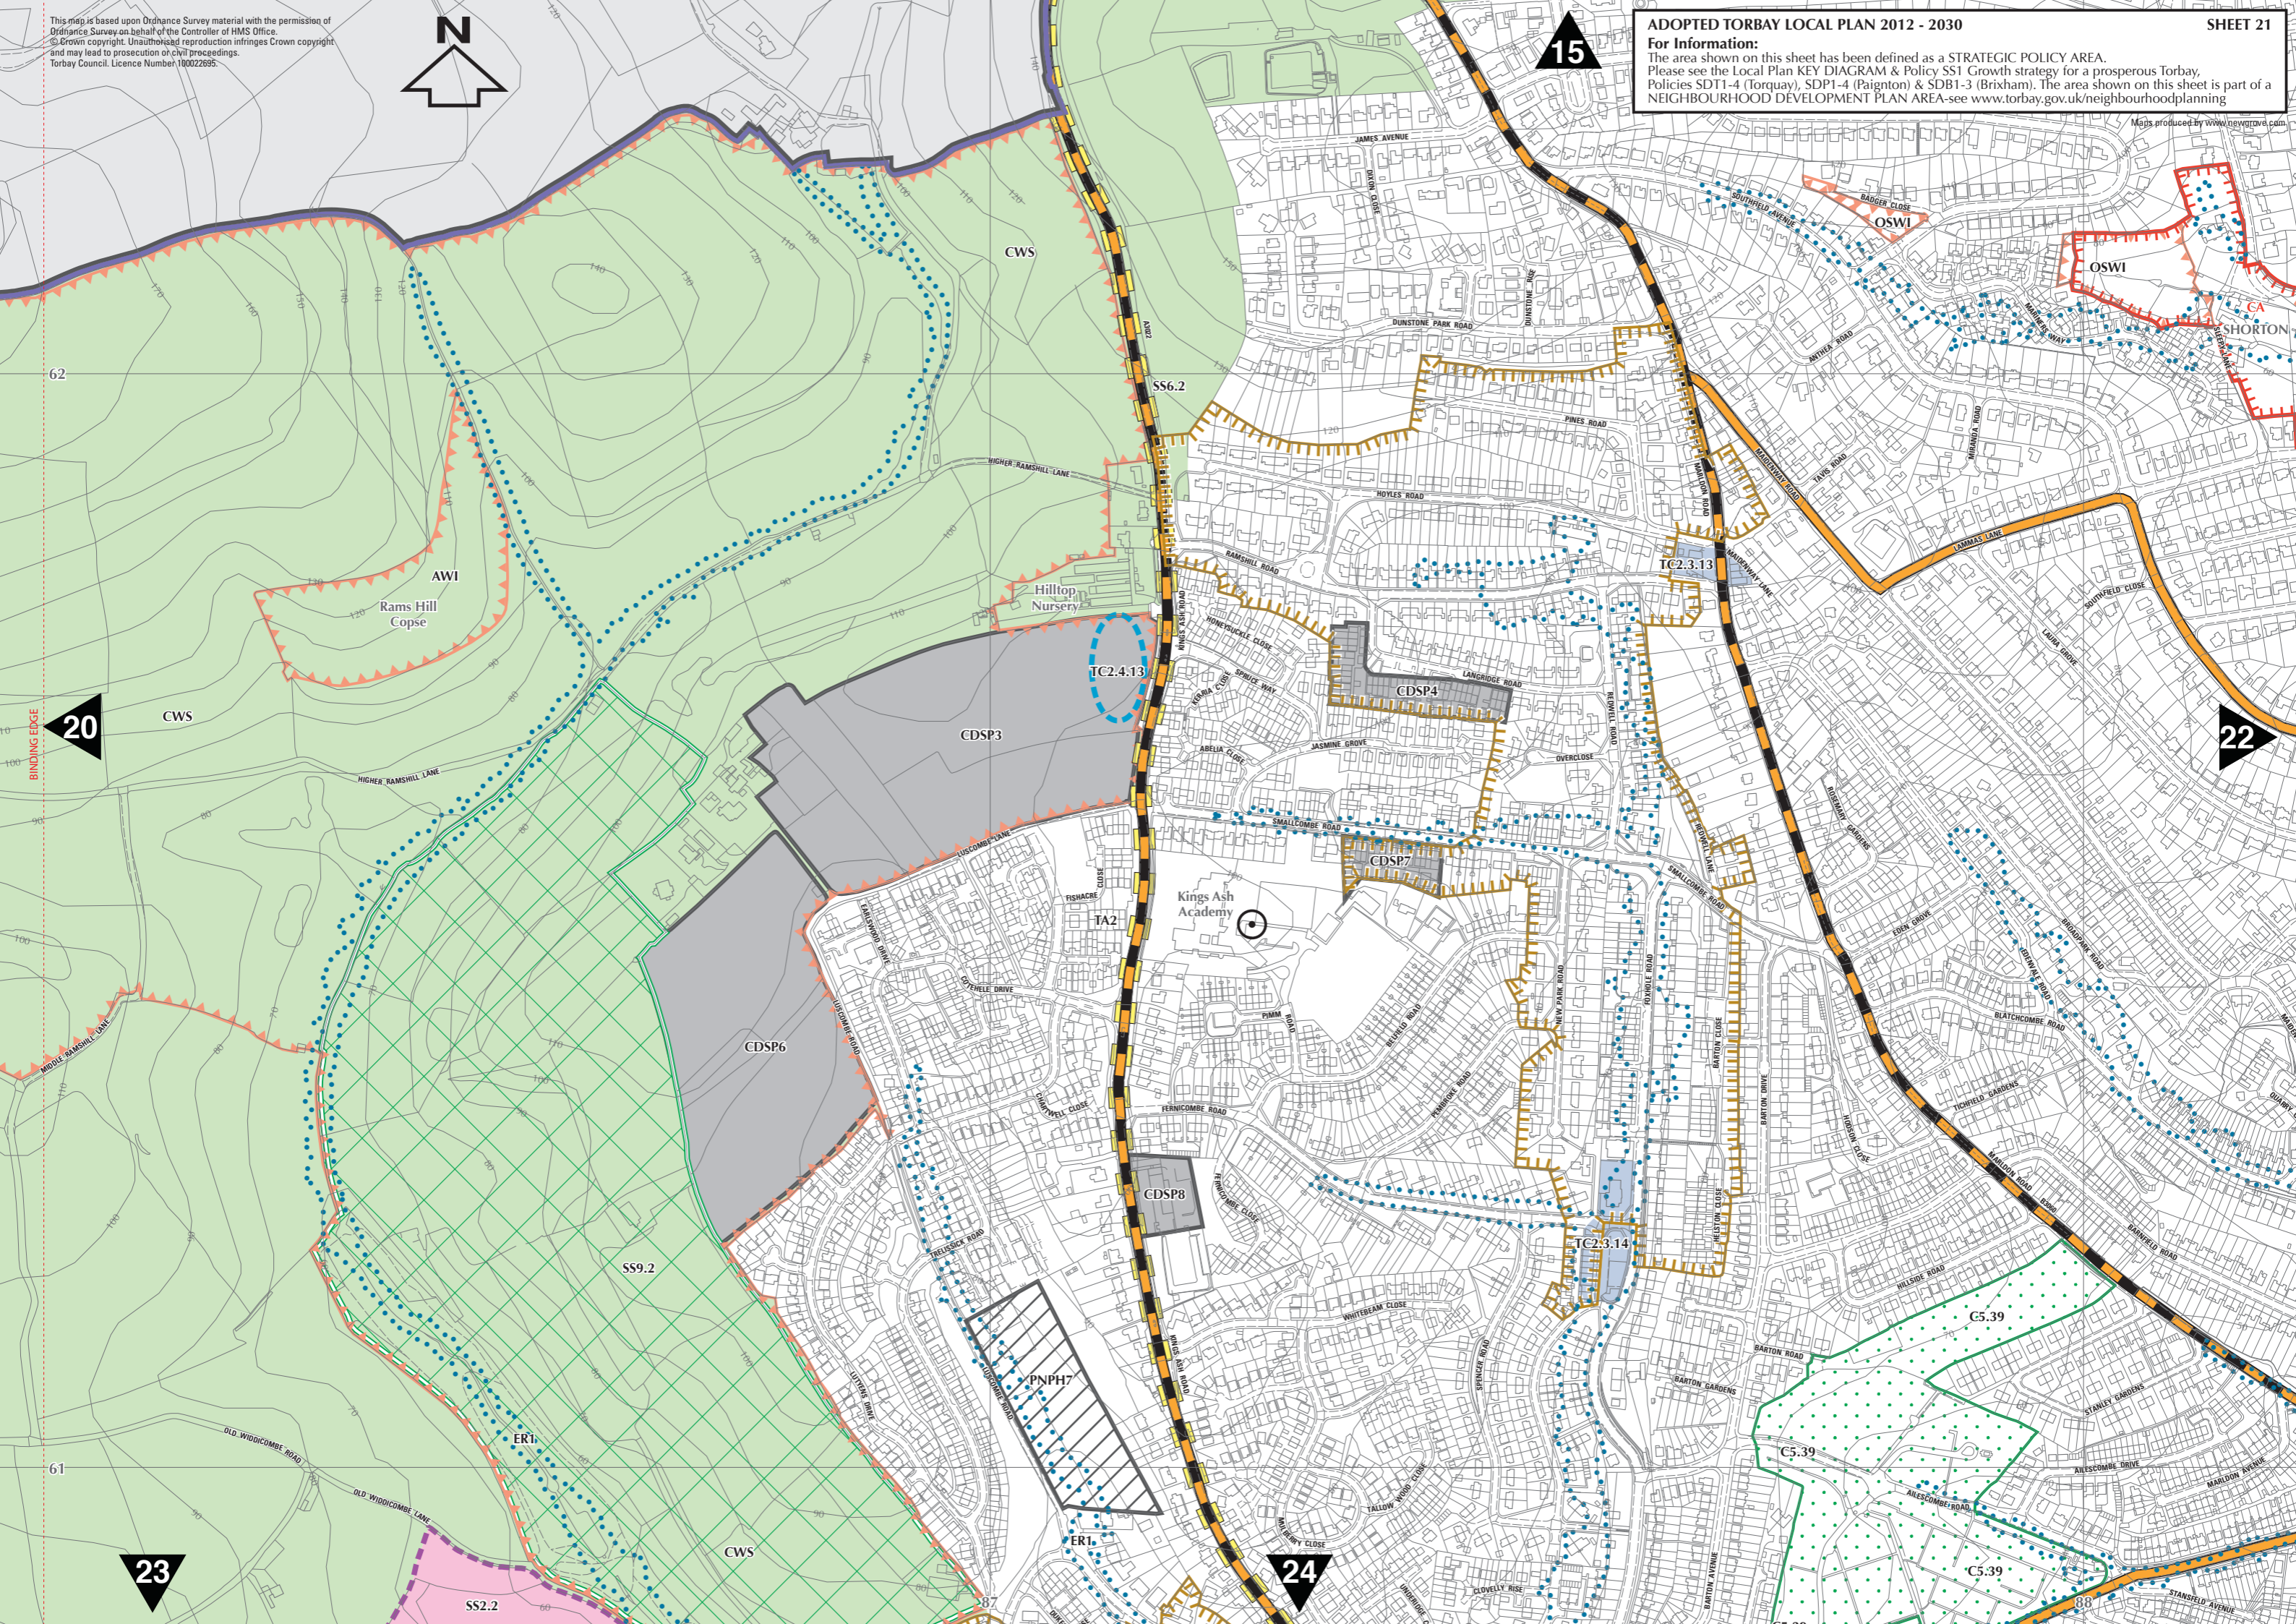

For Information:
The area shown on this sheet has been defined as a STRATEGIC POLICY AREA. Please see the Local Plan KEY DIAGRAM & Policy SS1 Growth strategy for a prosperous Torbay, Policies SDT1-4 (Torquay), SDP1-4 (Paignton) & SDB1-3 (Brixham). The area shown on this sheet is part of a NEIGHBOURHOOD DEVELOPMENT PLAN AREA-see www.torbay.gov.uk/neighbourhoodplanning

20

15

22

24

23