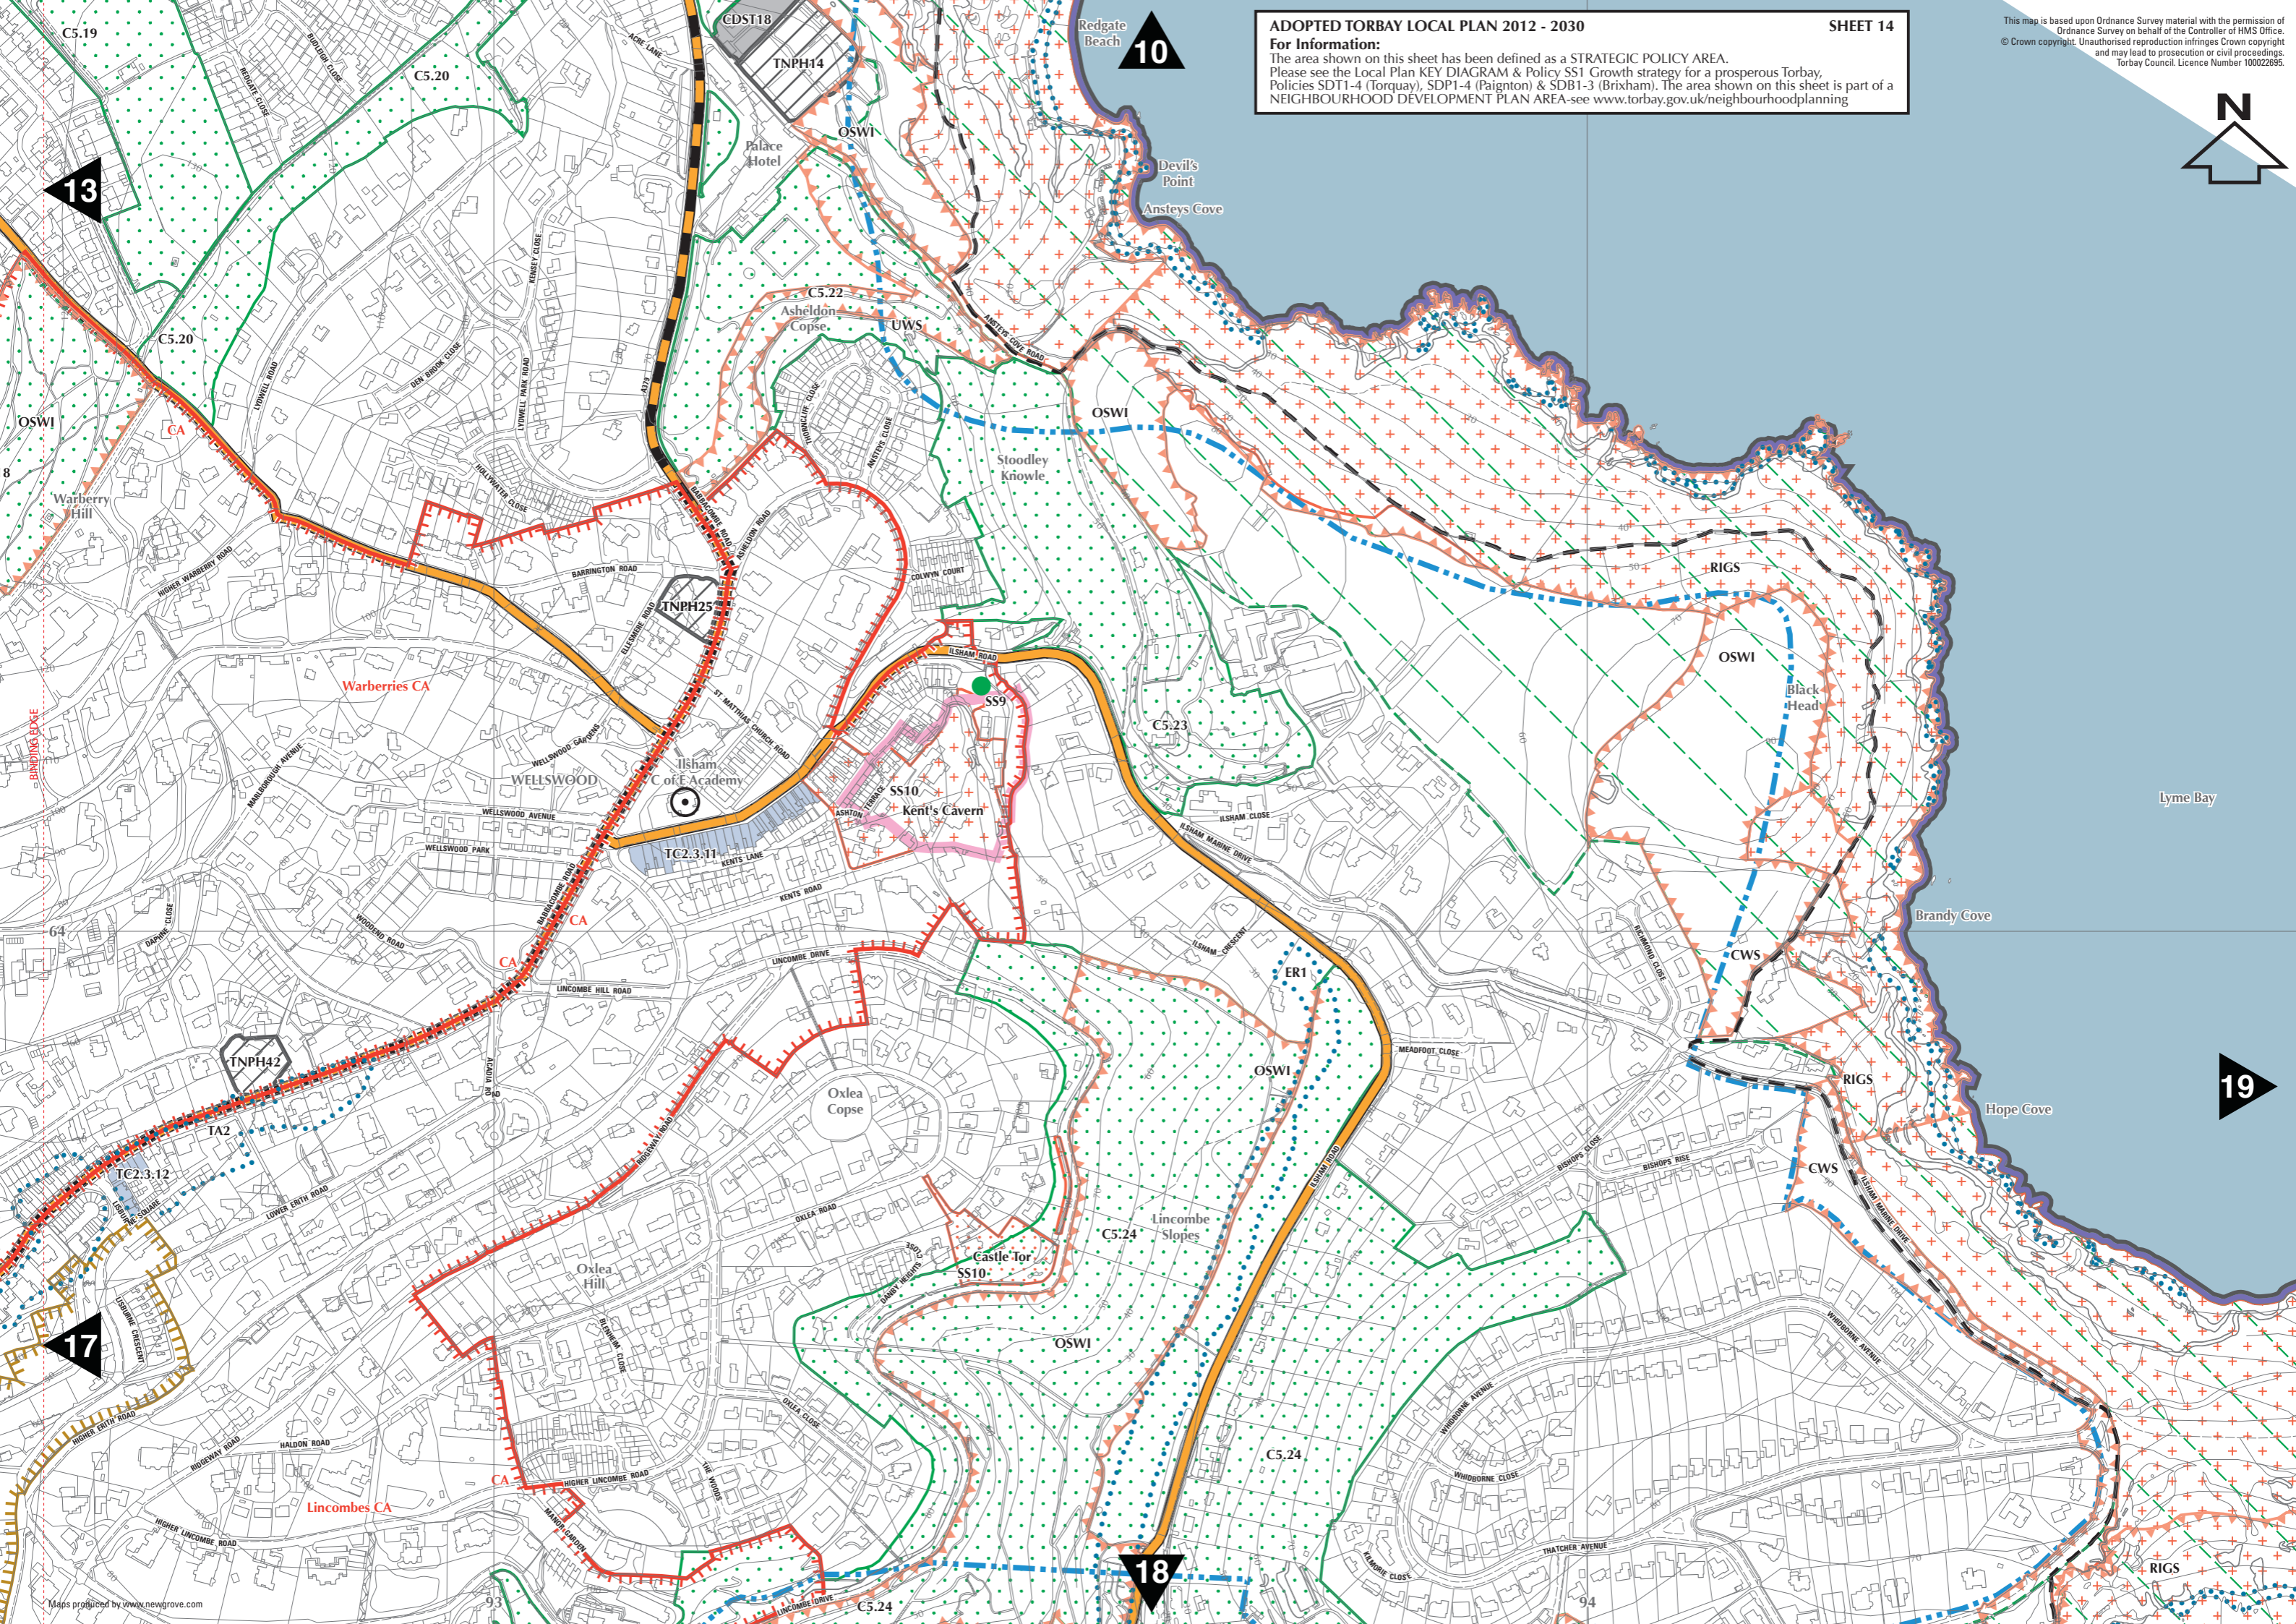

For Information:
The area shown on this sheet has been defined as a STRATEGIC POLICY AREA. Please see the Local Plan KEY DIAGRAM & Policy SS1 Growth strategy for a prosperous Torbay. Policies SDT1-4 (Torquay), SDP1-4 (Paignton) & SDB1-3 (Brixham). The area shown on this sheet is part of a NEIGHBOURHOOD DEVELOPMENT PLAN AREA-see www.torbay.gov.uk/neighbourhoodplanning

13

10

17

18

19