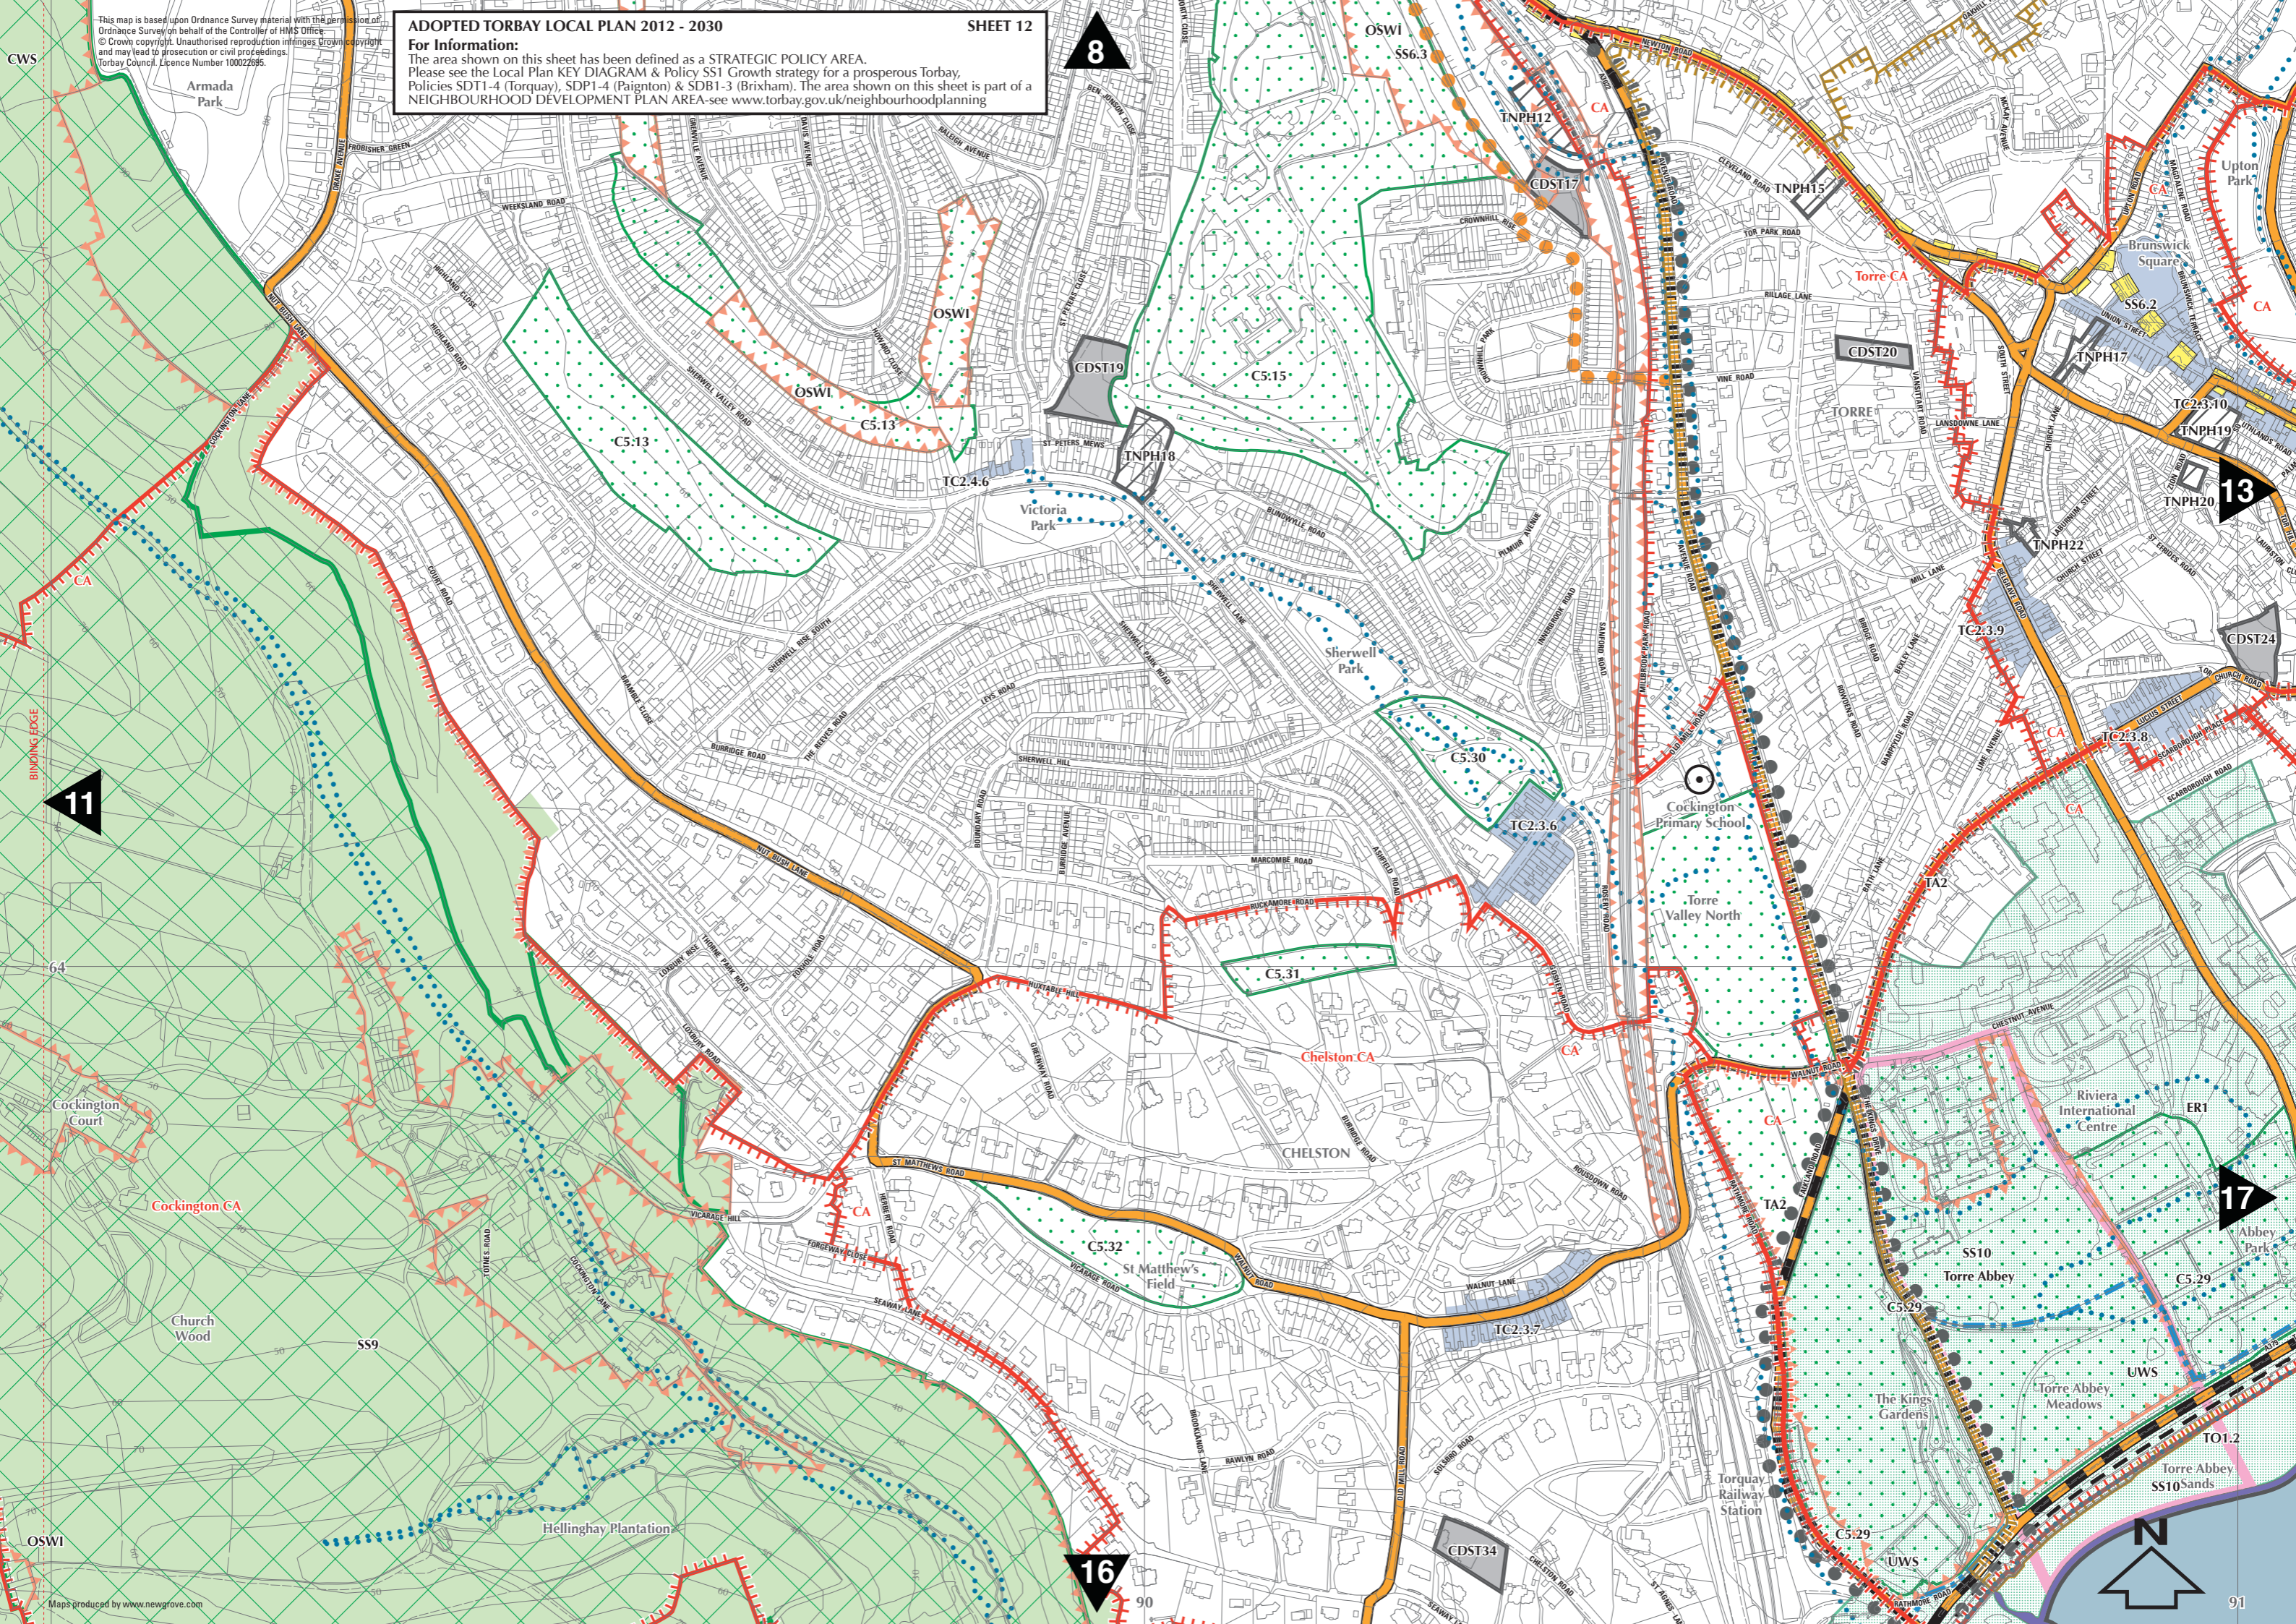

ADOPTED TORBAY LOCAL PLAN 2012 - 2030
For Information:
 The area shown on this sheet has been defined as a STRATEGIC POLICY AREA. Please see the Local Plan KEY DIAGRAM & Policy SS1 Growth strategy for a prosperous Torbay, Policies SDT1-4 (Torquay), SDP1-4 (Paignton) & SDB1-3 (Brixham). The area shown on this sheet is part of a NEIGHBOURHOOD DEVELOPMENT PLAN AREA-see www.torbay.gov.uk/neighbourhoodplanning

SHEET 12

8

11

13

17

16