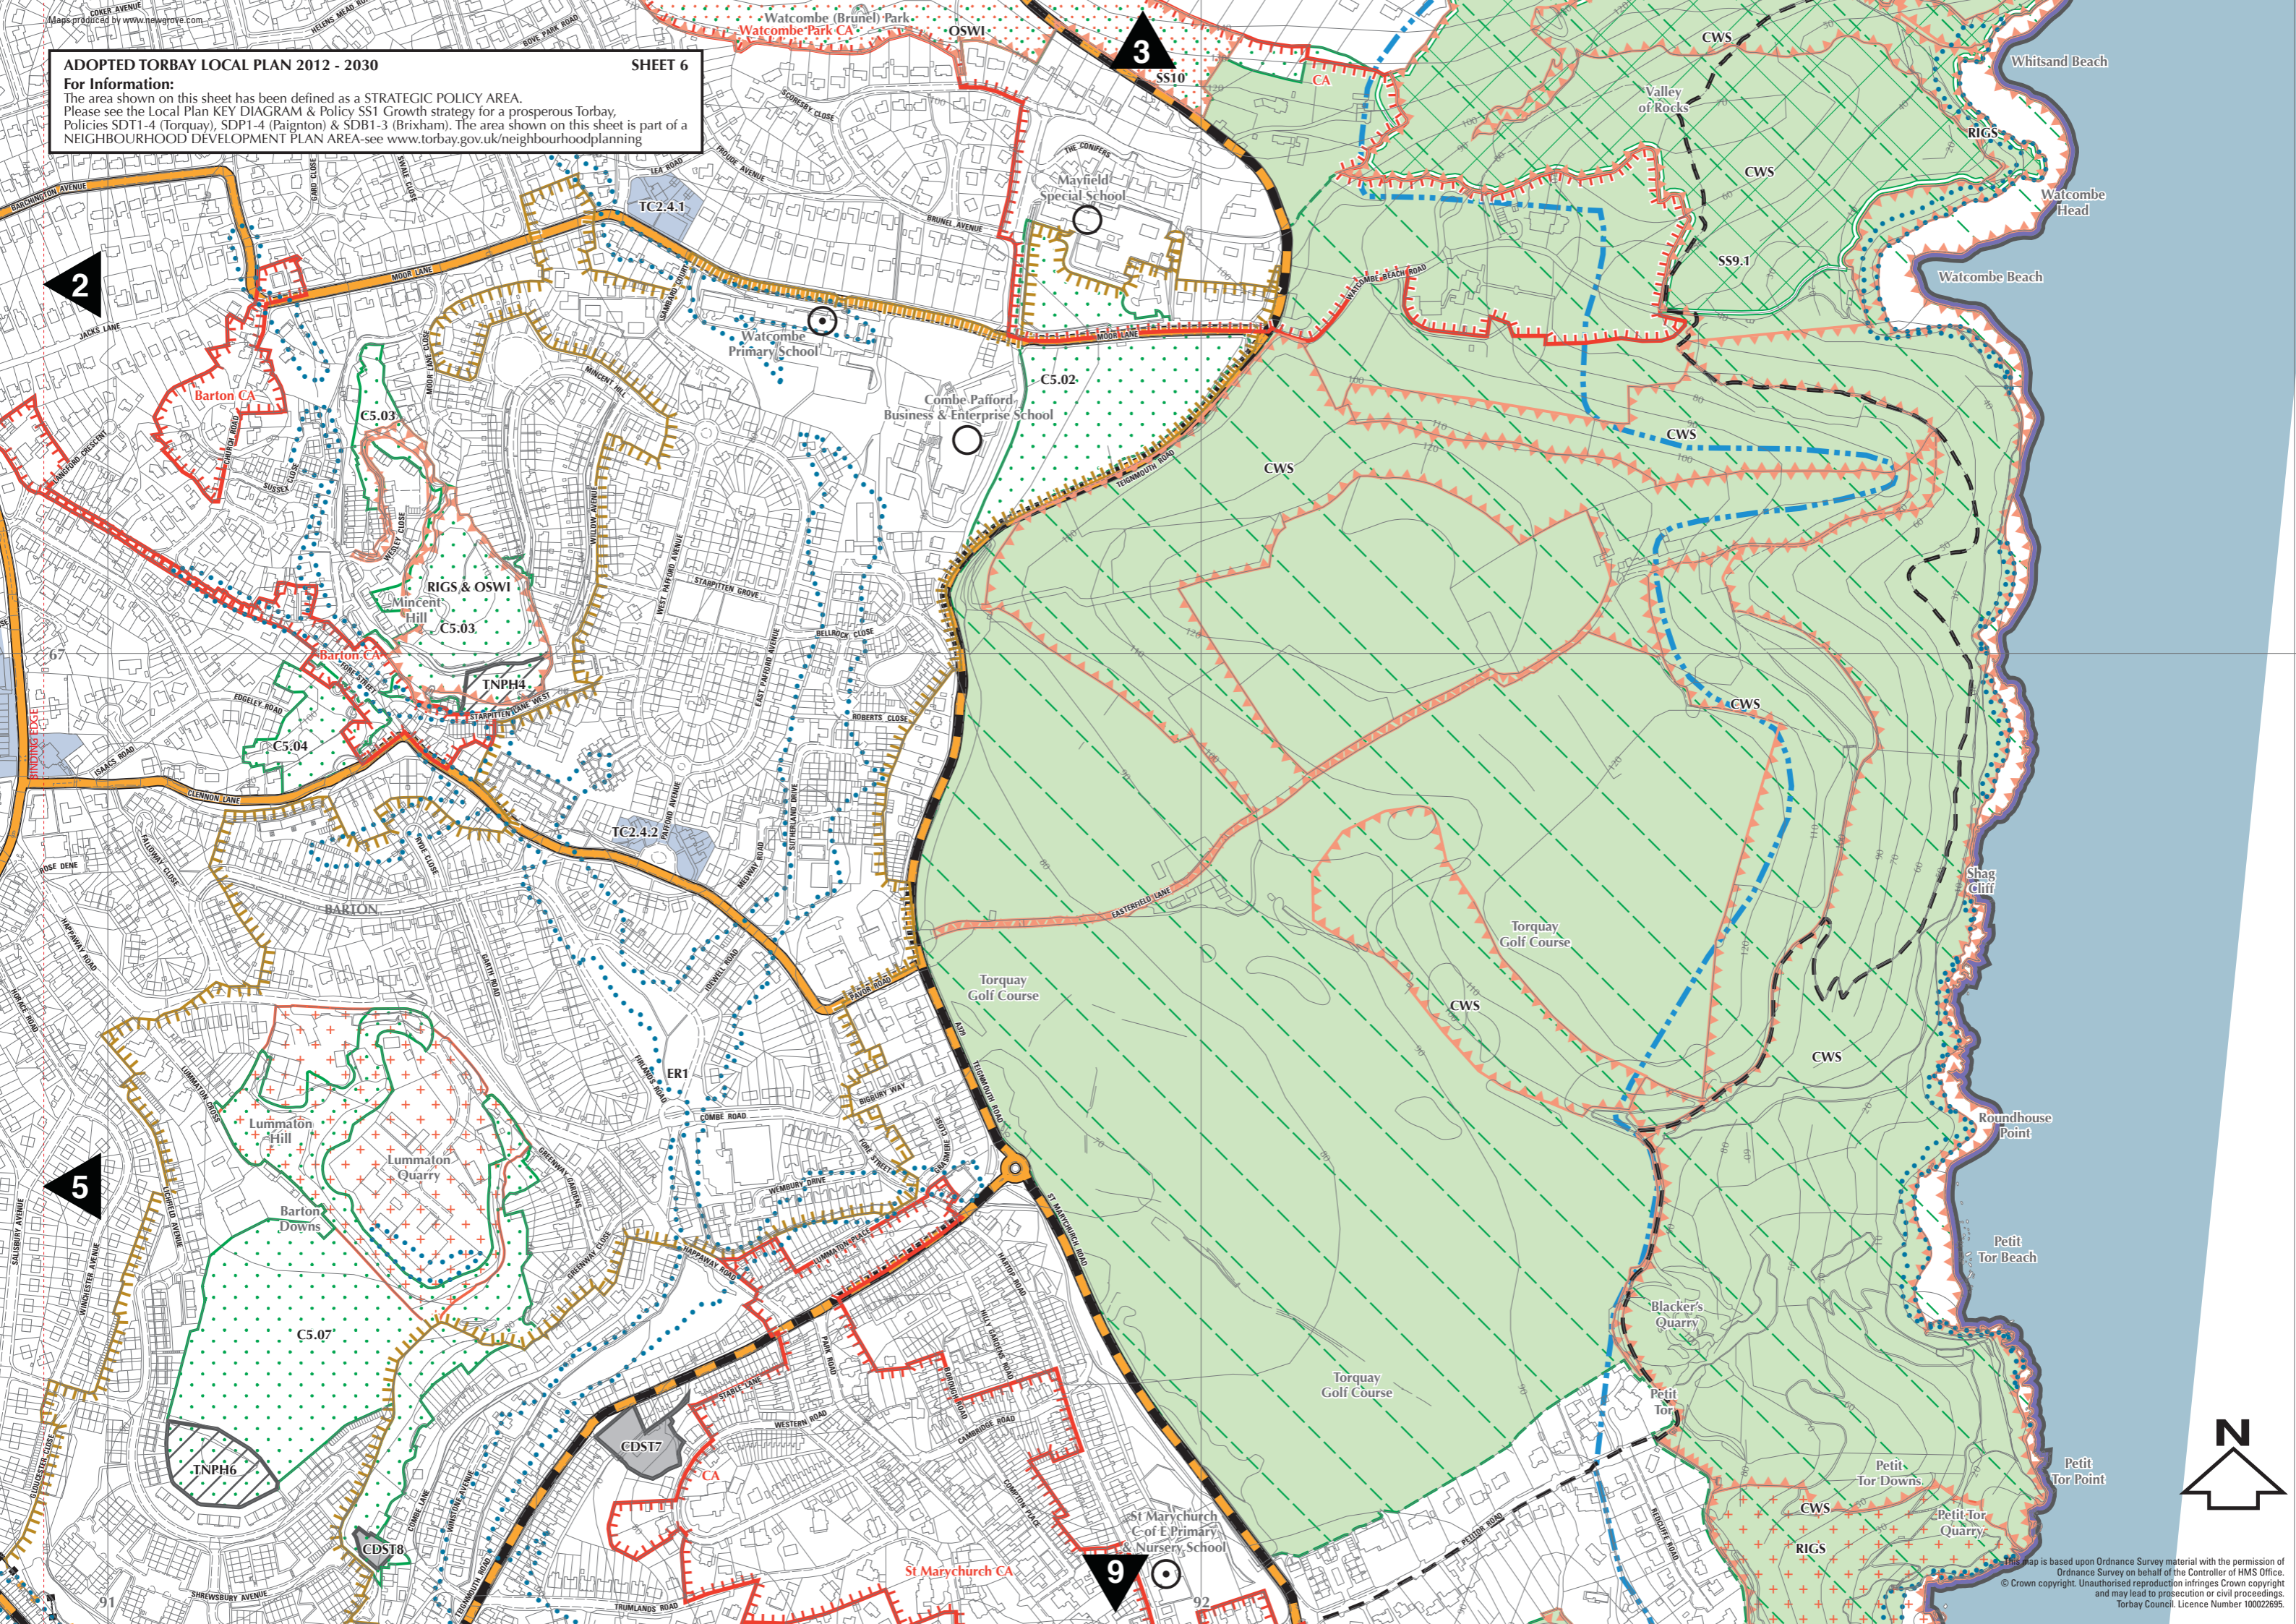

ADOPTED TORBAY LOCAL PLAN 2012 - 2030

SHEET 6

For Information:

The area shown on this sheet has been defined as a STRATEGIC POLICY AREA. Please see the Local Plan KEY DIAGRAM & Policy SS1 Growth strategy for a prosperous Torbay, Policies SDT1-4 (Torquay), SDP1-4 (Paignton) & SDB1-3 (Brixham). The area shown on this sheet is part of a NEIGHBOURHOOD DEVELOPMENT PLAN AREA-see www.torbay.gov.uk/neighbourhoodplanning

2

3

5

9