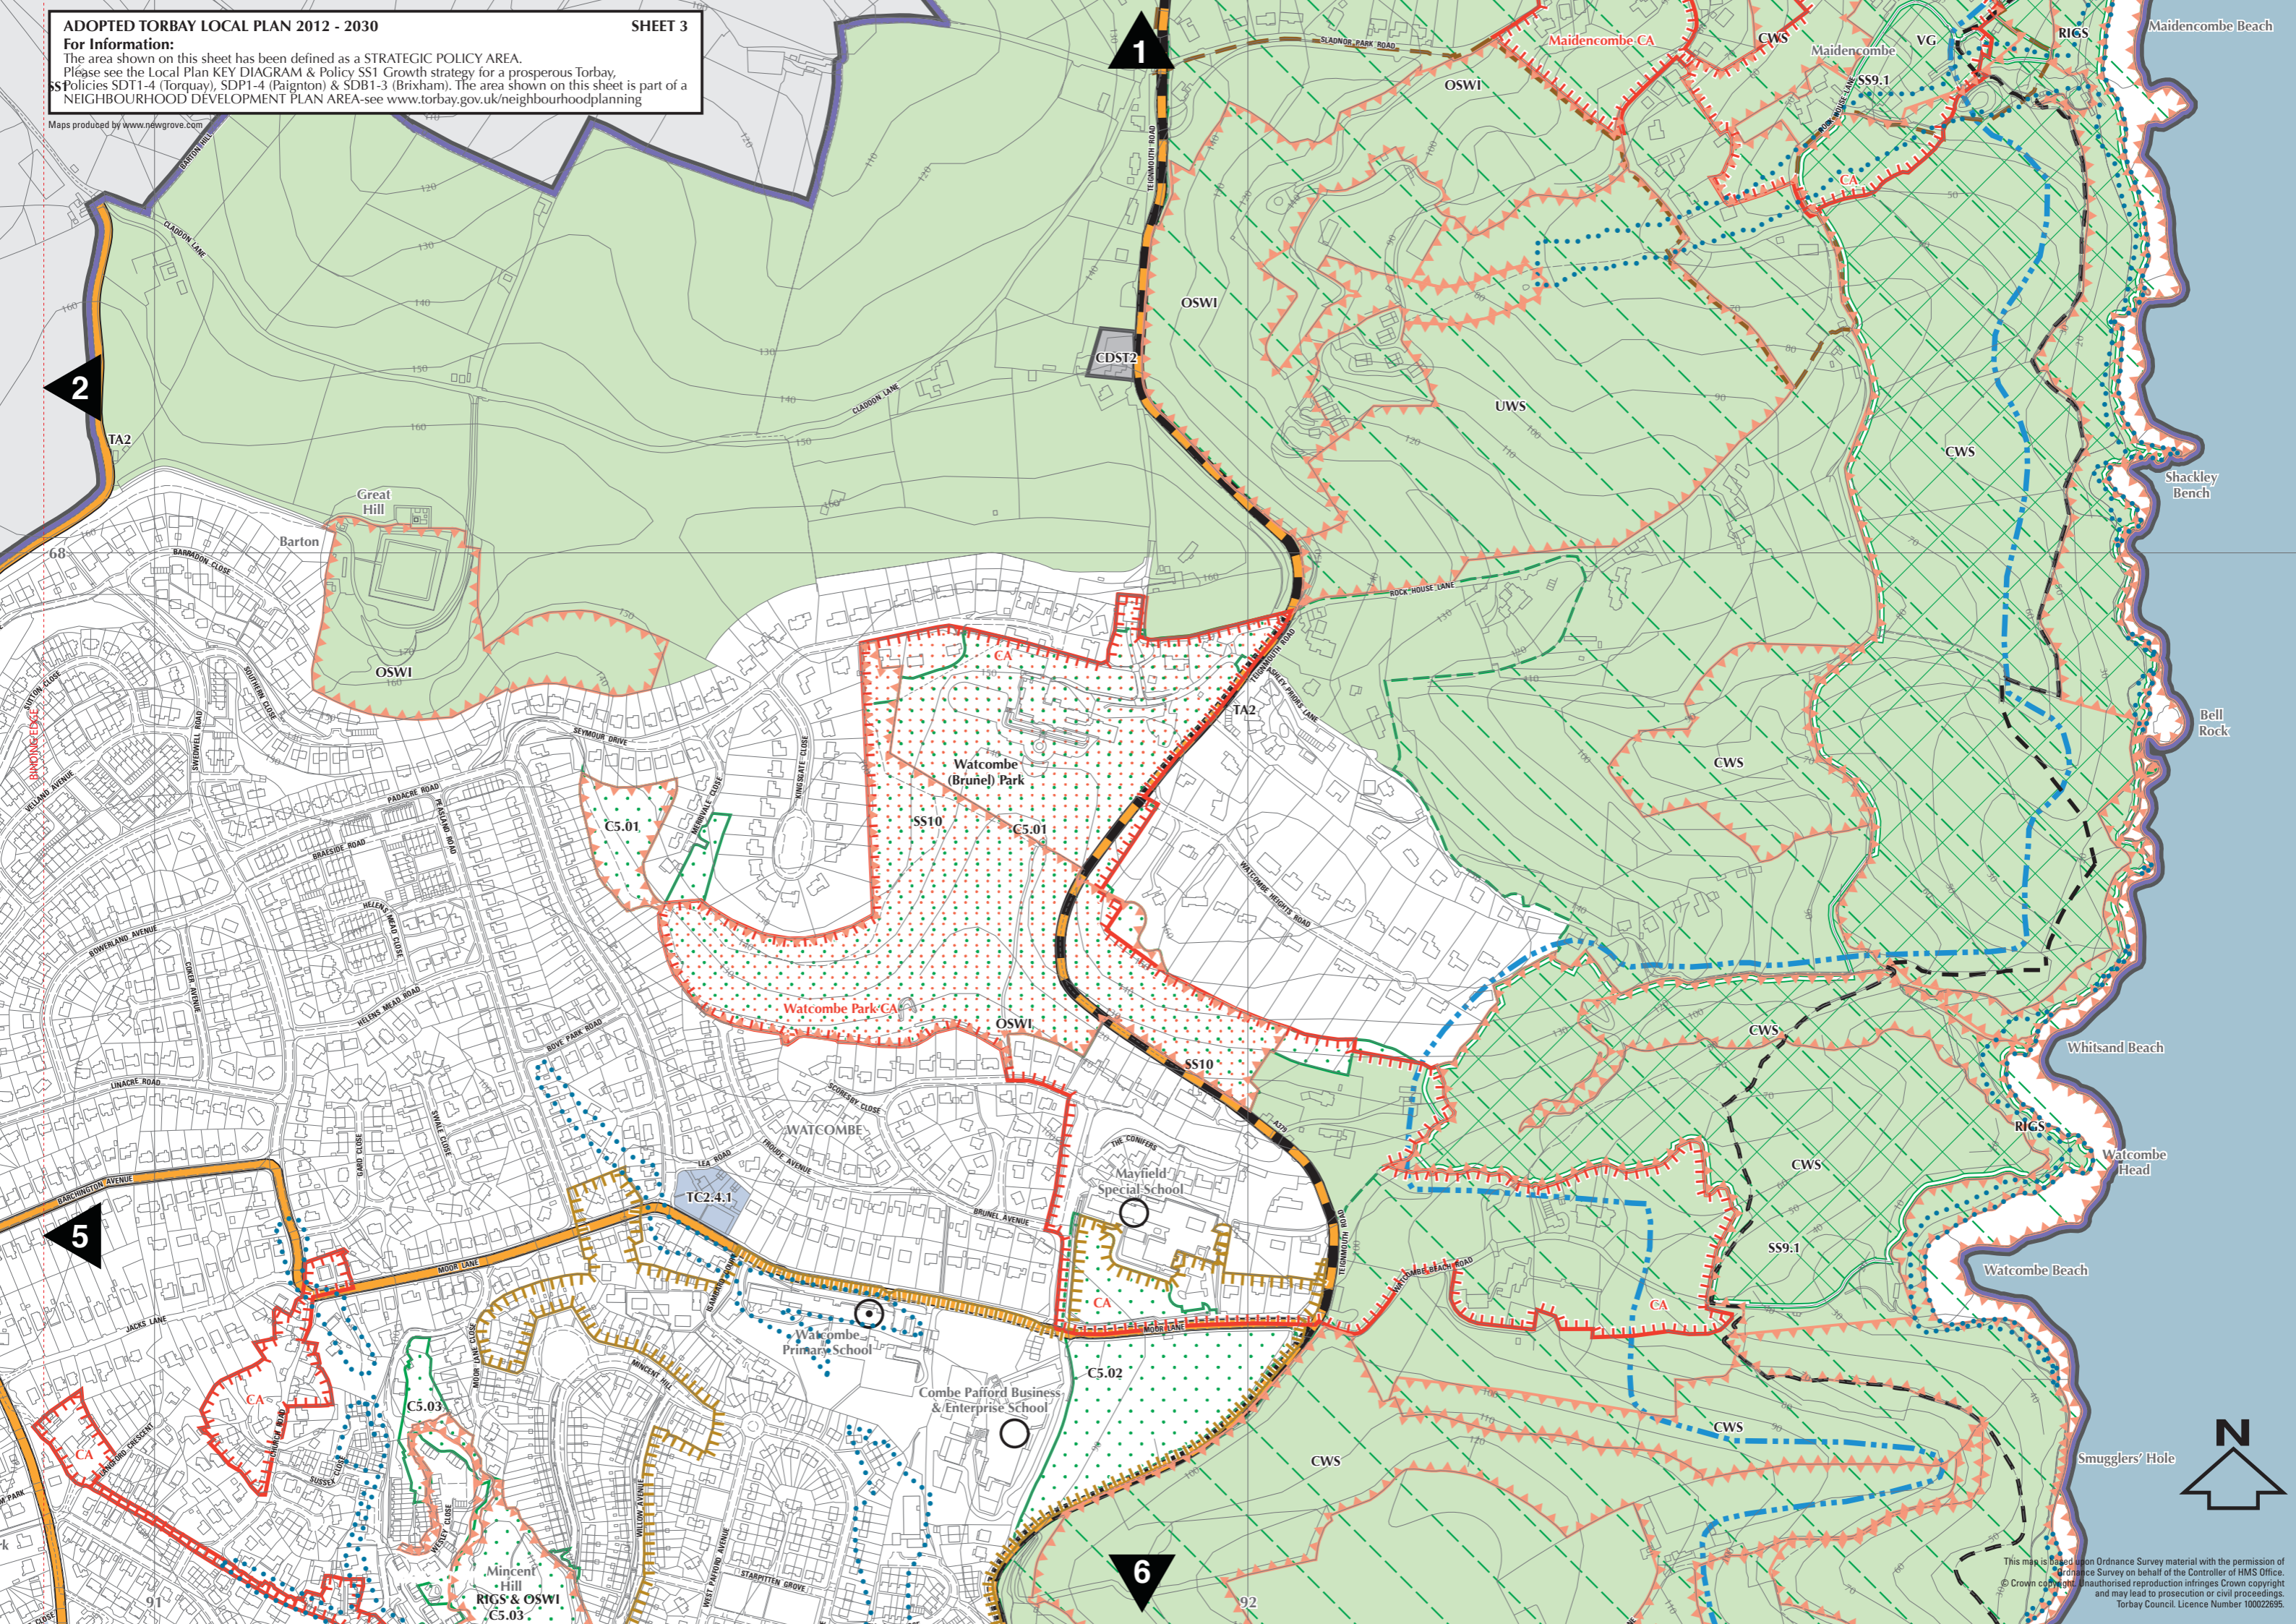

For Information:
The area shown on this sheet has been defined as a STRATEGIC POLICY AREA.
Please see the Local Plan KEY DIAGRAM & Policy SS1 Growth strategy for a prosperous Torbay,
Policies SDT1-4 (Torquay), SDP1-4 (Paignton) & SDB1-3 (Brixham). The area shown on this sheet is part of a
NEIGHBOURHOOD DEVELOPMENT PLAN AREA-see www.torbay.gov.uk/neighbourhoodplanning

Maps produced by www.newgrove.com

2

1

5

6