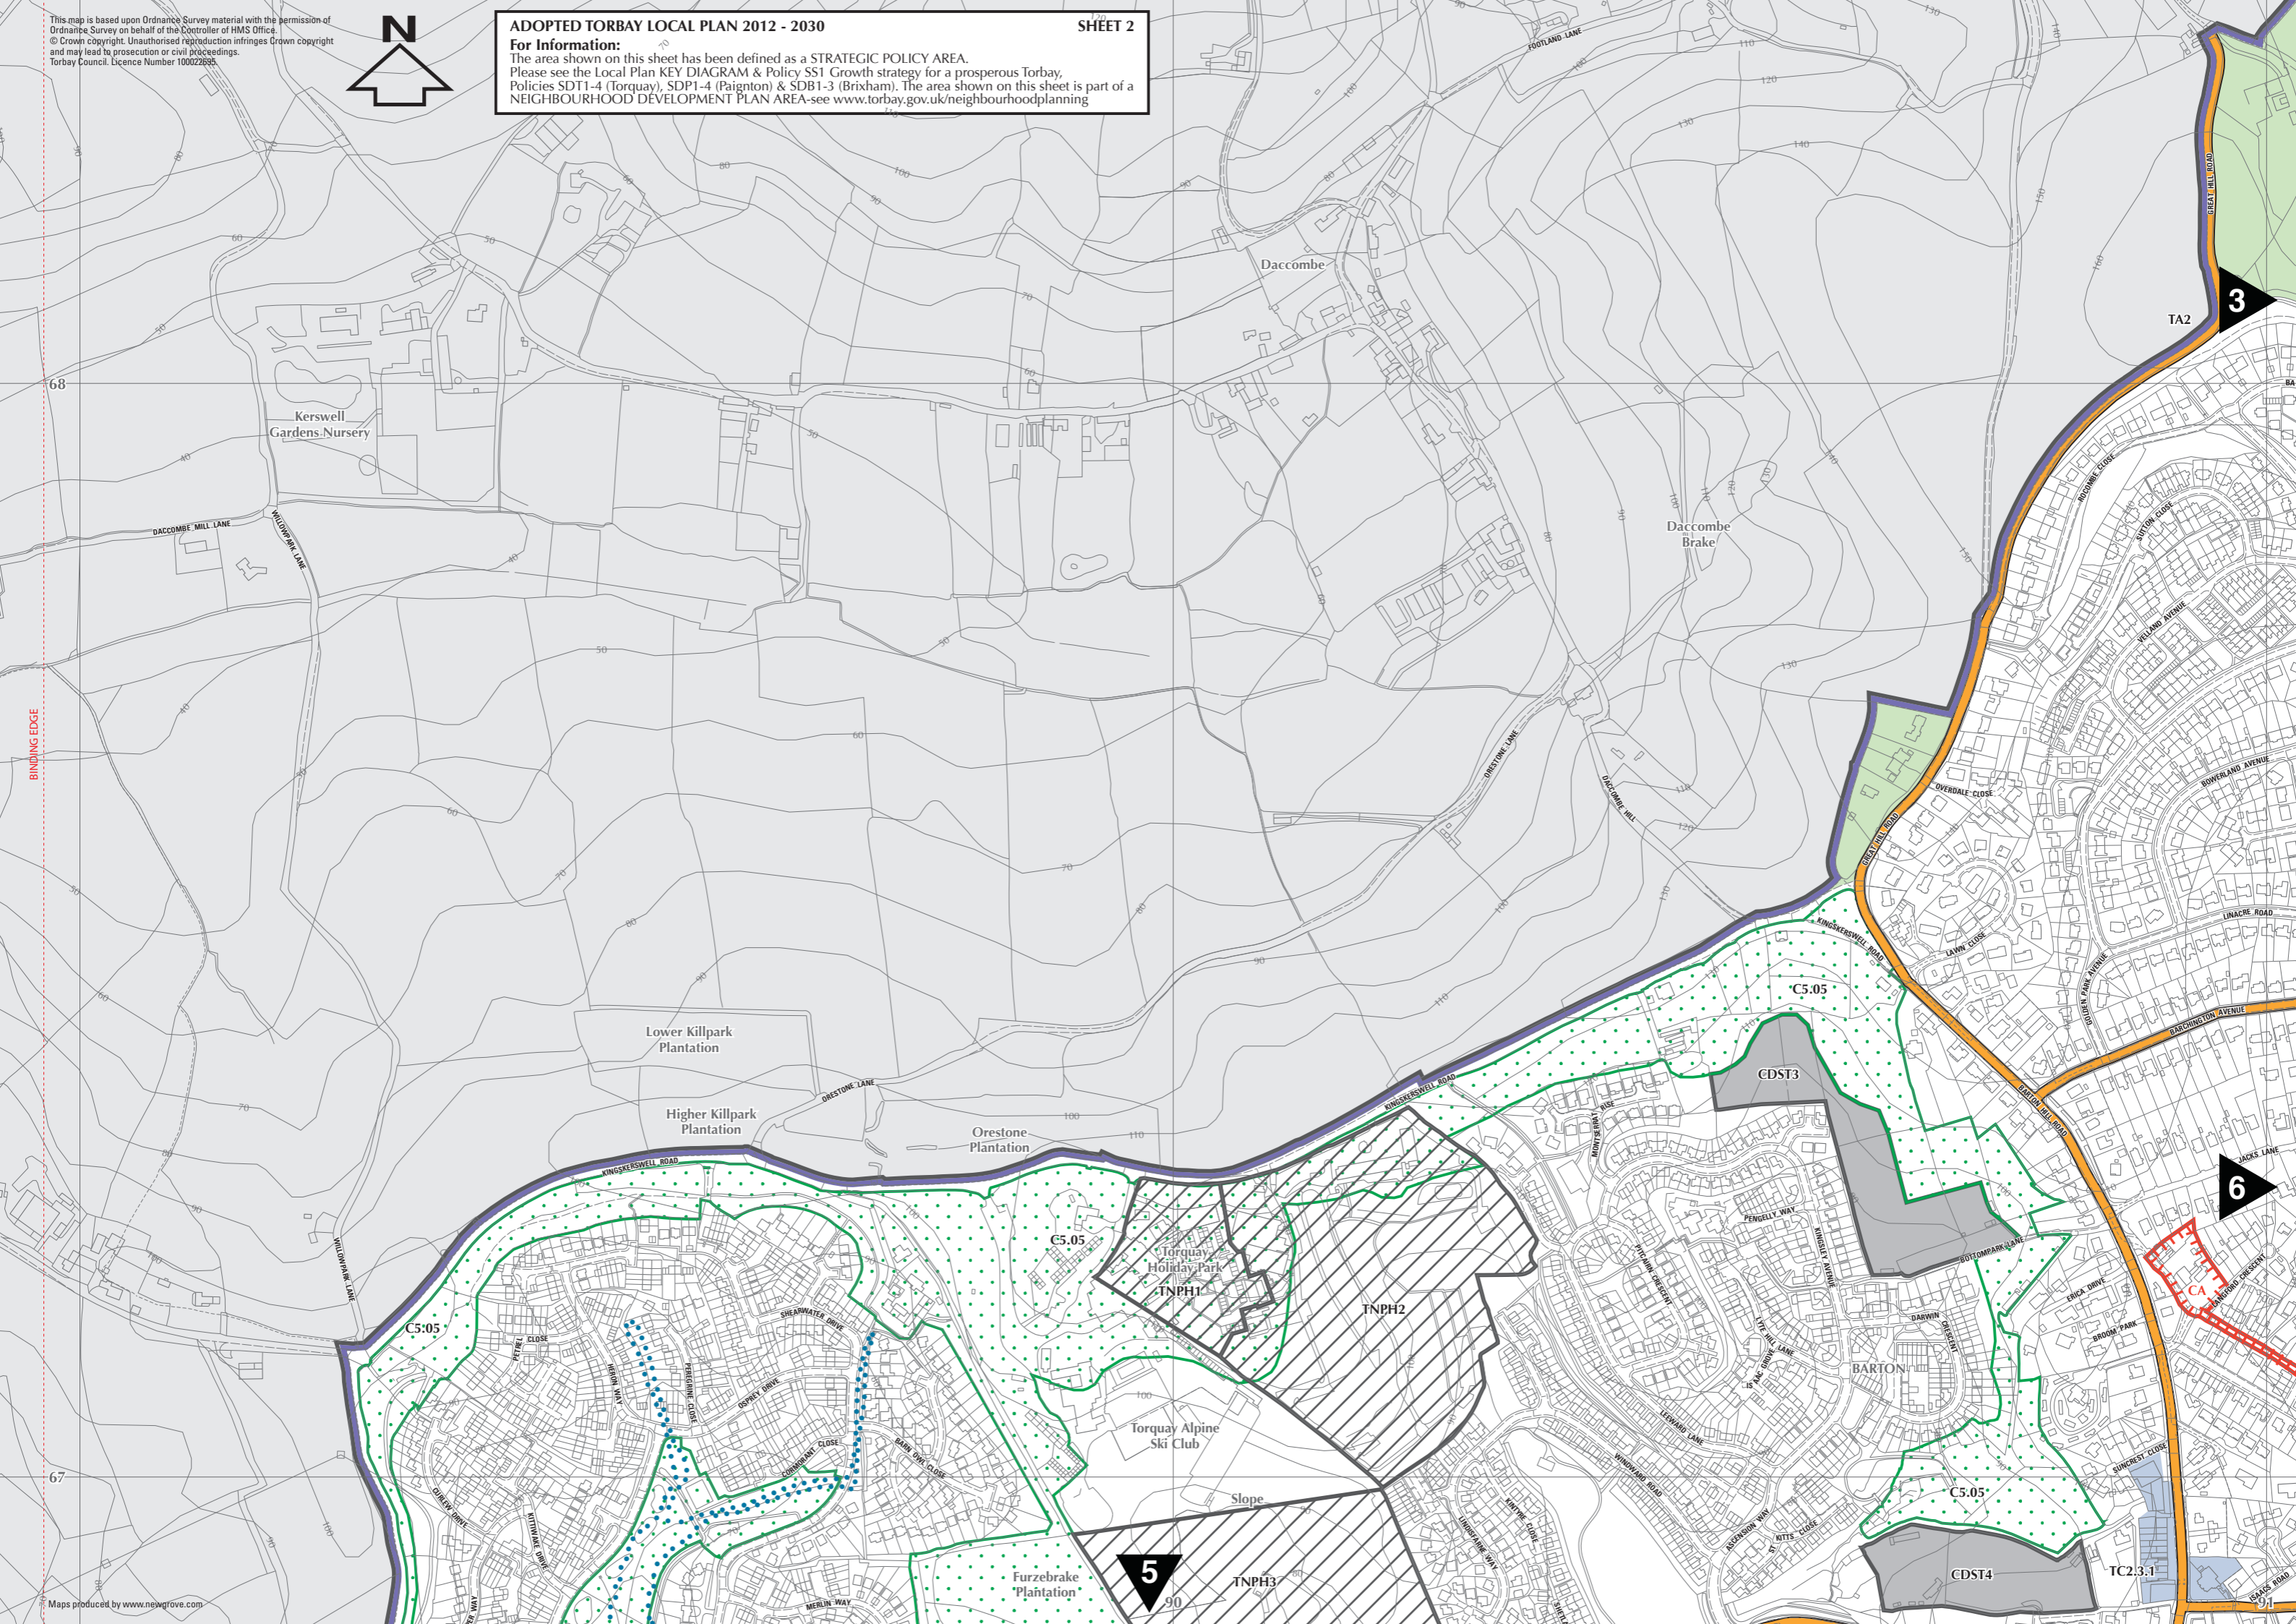

**For Information:**  
The area shown on this sheet has been defined as a STRATEGIC POLICY AREA. Please see the Local Plan KEY DIAGRAM & Policy SS1 Growth strategy for a prosperous Torbay, Policies SDT1-4 (Torquay), SDP1-4 (Paignton) & SDB1-3 (Brixham). The area shown on this sheet is part of a NEIGHBOURHOOD DEVELOPMENT PLAN AREA-see [www.torbay.gov.uk/neighbourhoodplanning](http://www.torbay.gov.uk/neighbourhoodplanning)

BINDING EDGE

68

67

TA2

3

6

5

TNPH3

TC23.1

C5.05

C5.05

CDST3

C5.05

Torquay  
Holiday Park  
TNPH1

TNPH2

Torquay Alpine  
Ski Club

Furzebrake  
Plantation

Lower Killpark  
Plantation

Higher Killpark  
Plantation

Orestone  
Plantation

Kerswell  
Gardens Nursery

Dacombe

Dacombe  
Brake

BARTON