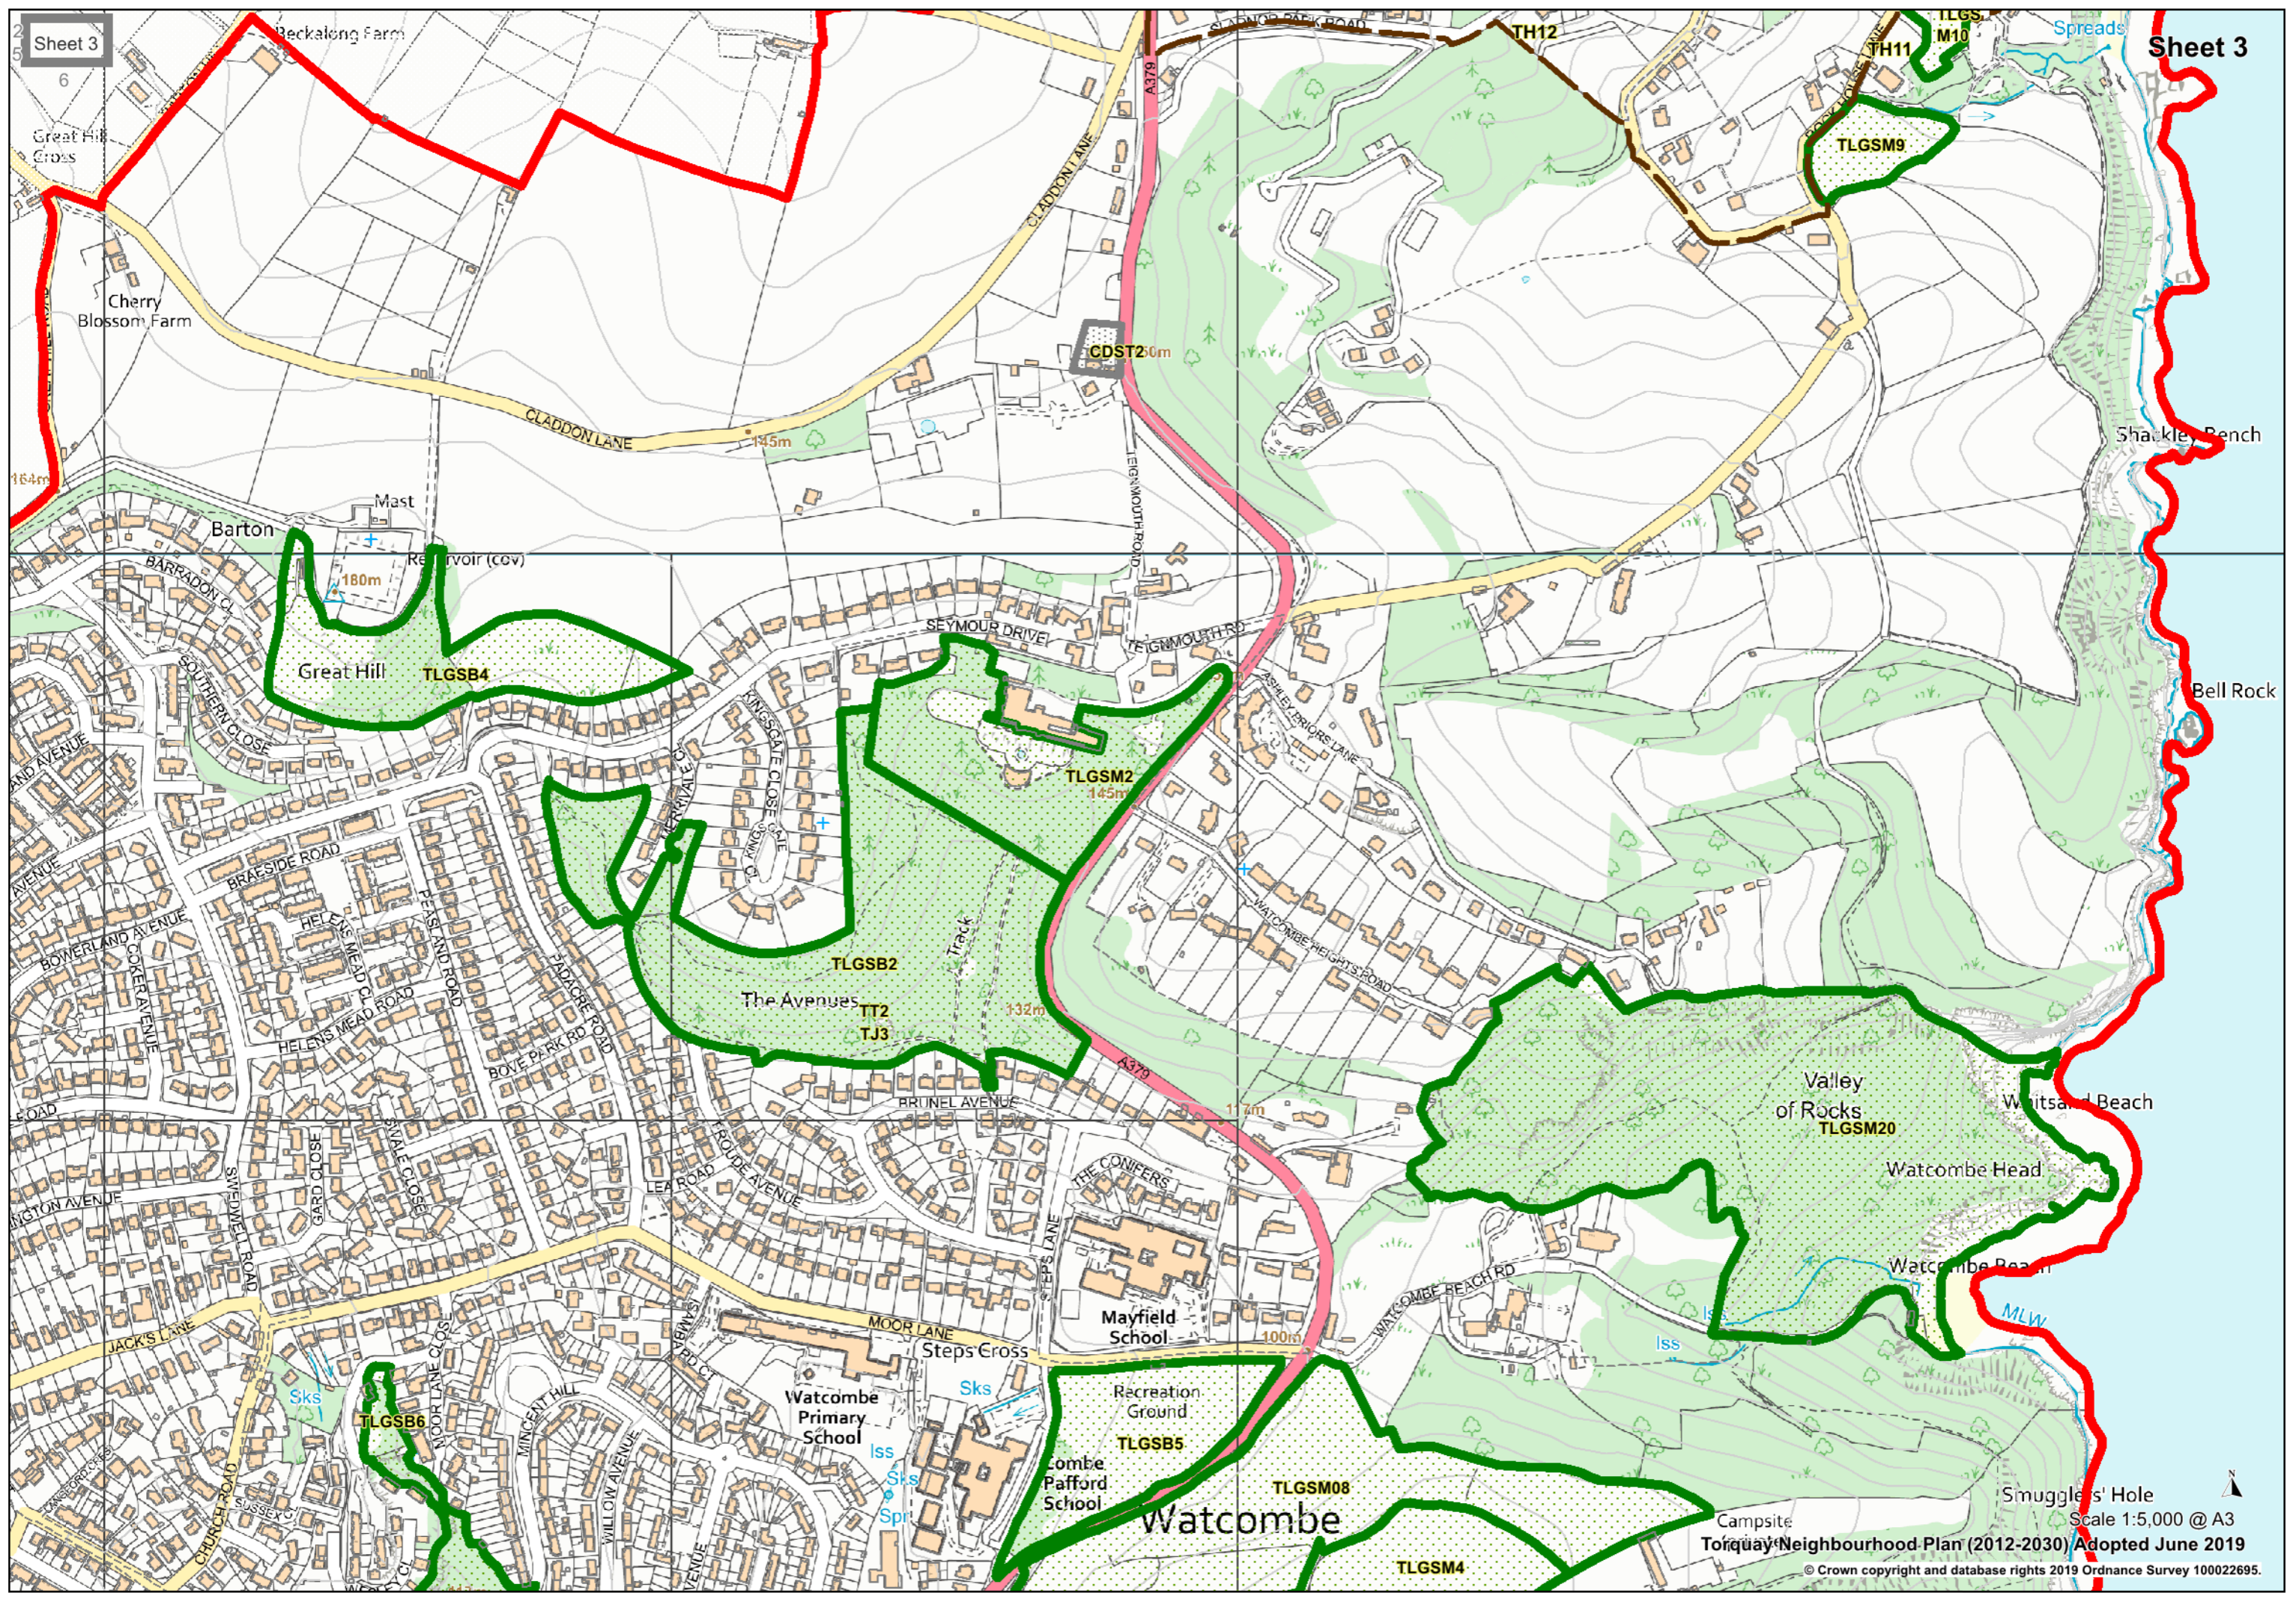

Sheet 2
3
5
6

Scale 1:5,000 @ A3
Torquay Neighbourhood Plan (2012-2030) - Adopted June 2019
© Crown copyright and database rights 2019 Ordnance Survey 100022695.

Sheet 2

Scale 1:5,000 @ A3
Torquay Neighbourhood Plan (2012-2030) - Adopted June 2019
© Crown copyright and database rights 2019 Ordnance Survey 100022695.

Sheet 5

Teignbridge District

Barton

TLGSS3

TLGSS5

TLGSS9

CDST4

TLGSS15

TLGSS3

TJ1.09

TSL2

TLGSS14

TLGSS12

TJ1.11

TLGSS6

Scale 1:5,000 @ A3
Torquay Neighbourhood Plan (2012-2030) - Adopted June 2019
© Crown copyright and database rights 2019 Ordnance Survey 100022695.

Sheet 7

Edginswell

Shiph

TS2
TH3
TH6
TJ1

TLGS
S4

Retreat
Ground
GSS13

TH13

TLGSC3