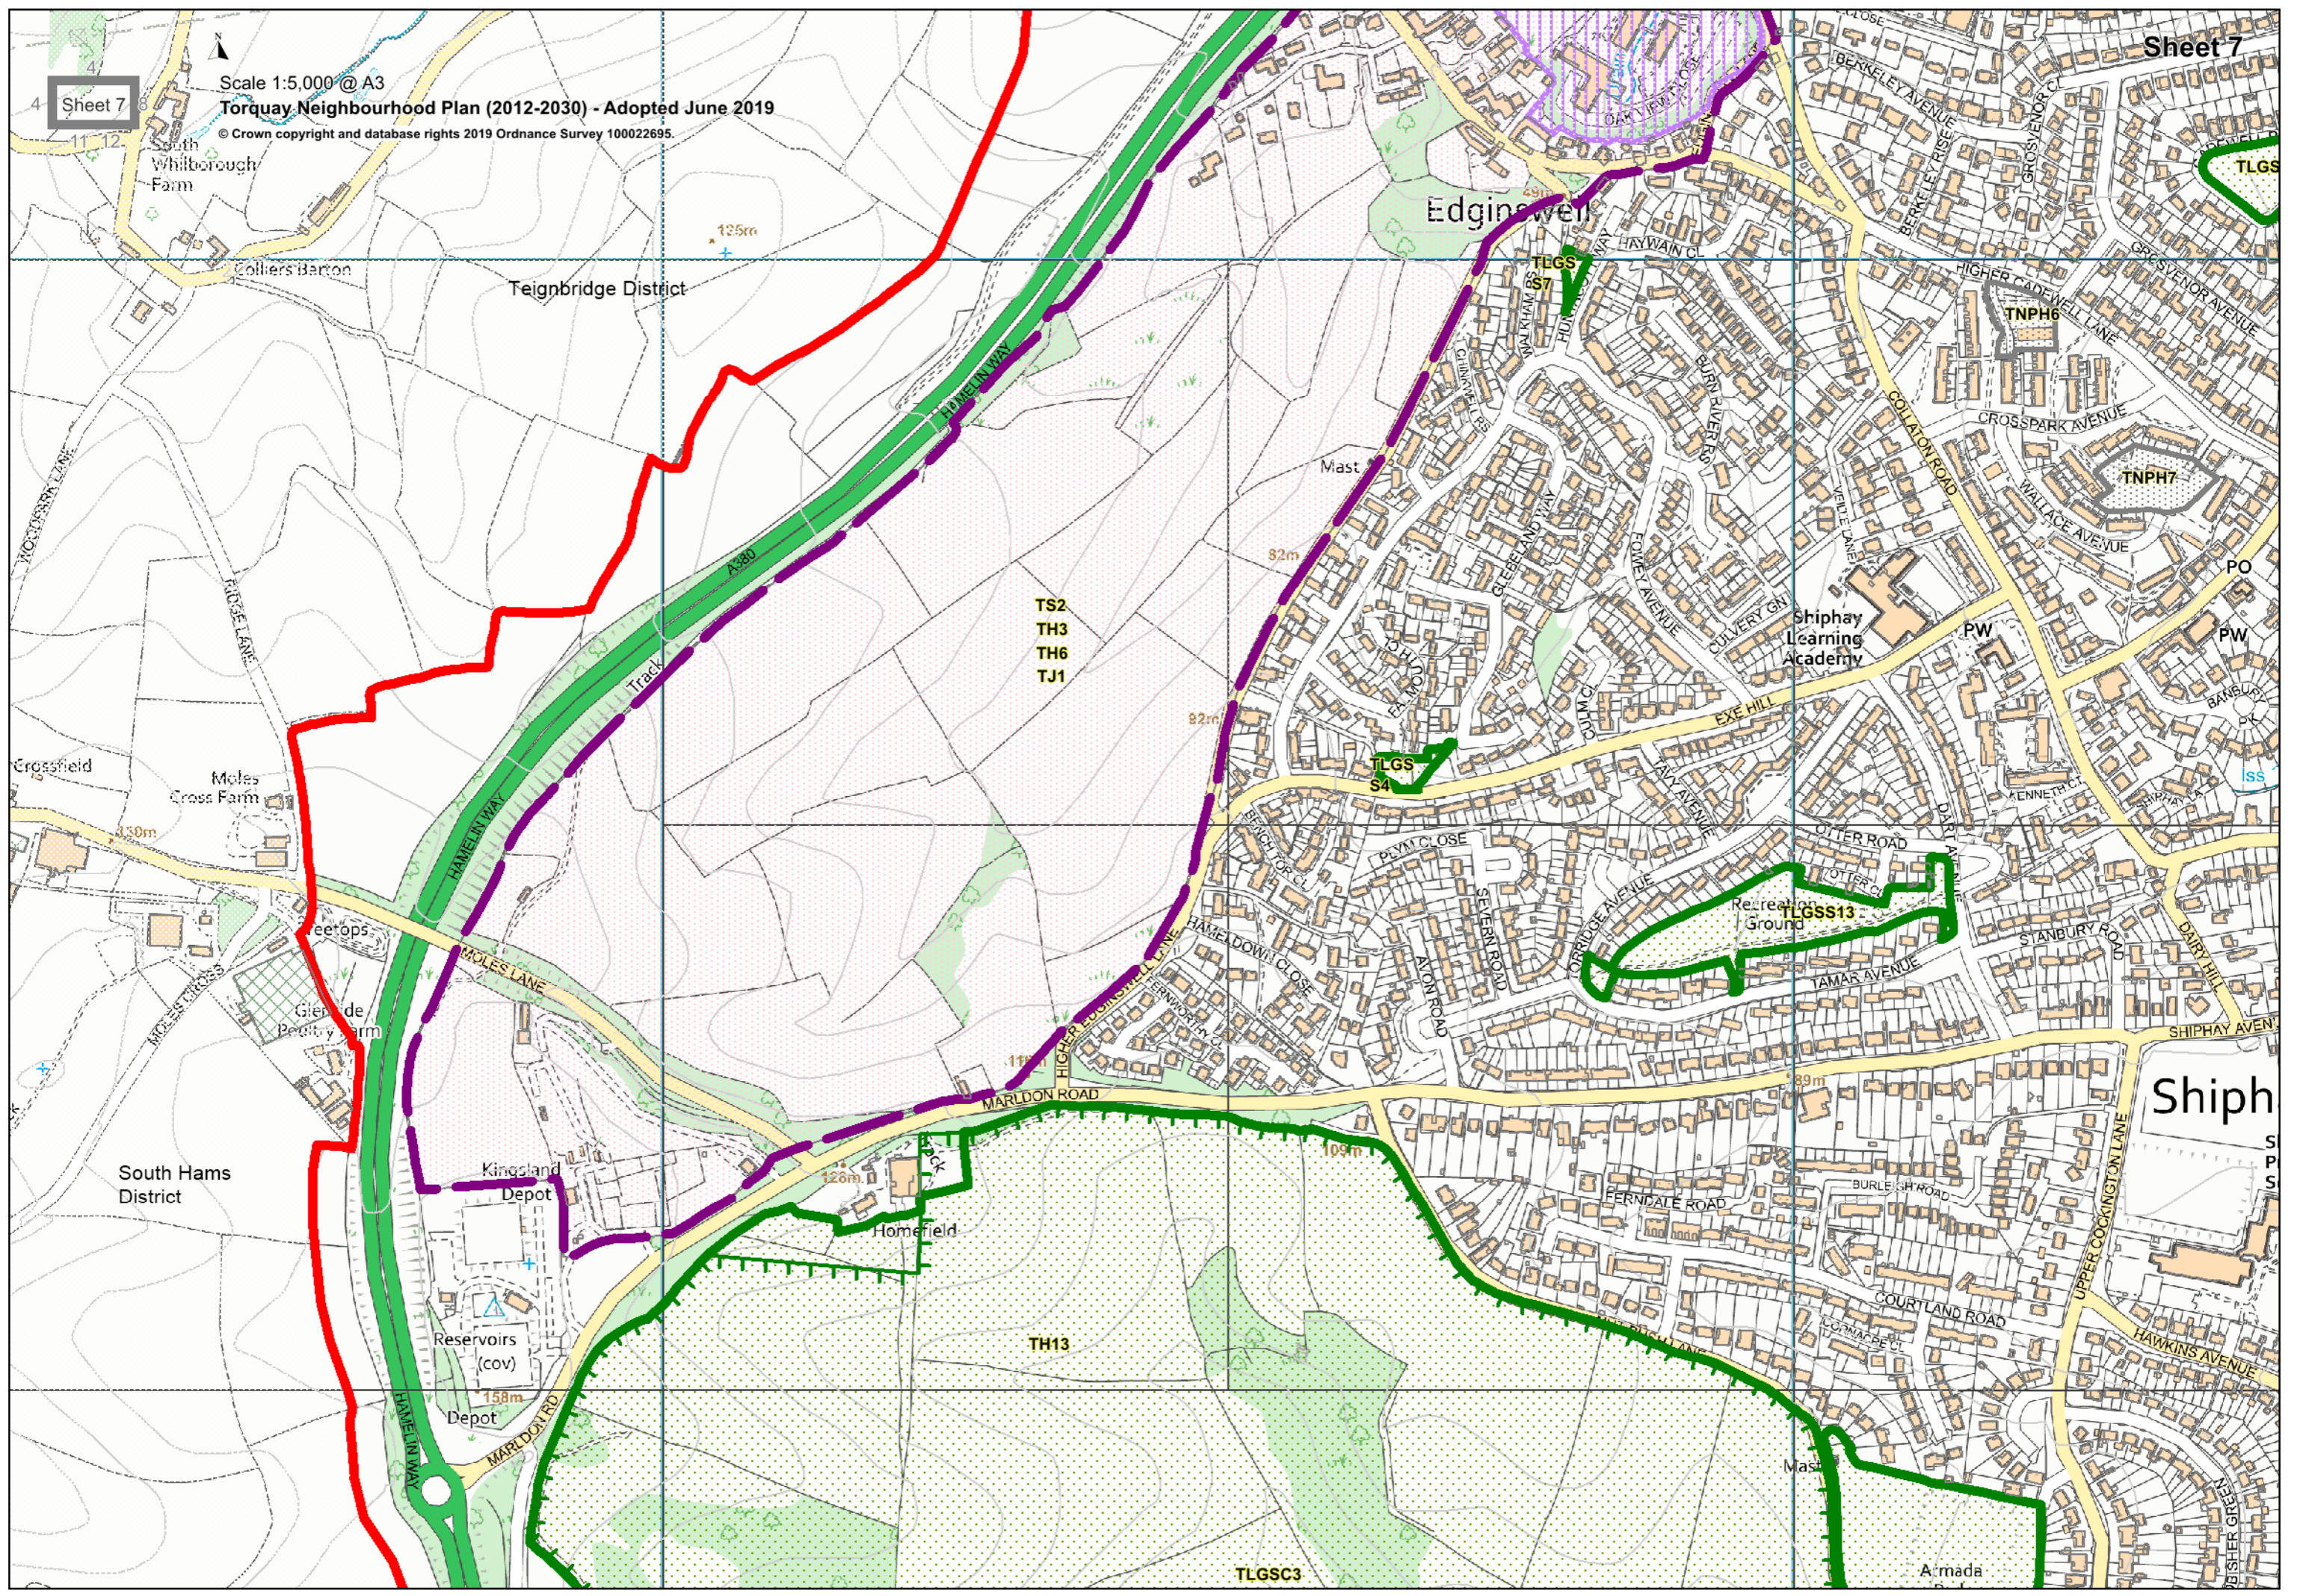

Sheet 2
3
5
6

Scale 1:5,000 @ A3
Torquay Neighbourhood Plan (2012-2030) - Adopted June 2019
© Crown copyright and database rights 2019 Ordnance Survey 100022695.

Sheet 2

Scale 1:5,000 @ A3
Torquay Neighbourhood Plan (2012-2030) - Adopted June 2019
© Crown copyright and database rights 2019 Ordnance Survey 100022695.

TLGSS3

TJ1.09

TSL2

TLGSS14

TLGSS12

TJ1.11

TLGSS6

Scale 1:5,000 @ A3
Torquay Neighbourhood Plan (2012-2030) - Adopted June 2019
© Crown copyright and database rights 2019 Ordnance Survey 100022695.

Sheet 7

Edginswell

Shiph

TS2
TH3
TH6
TJ1

TLGS
S4

Retreat
Ground
GSS13

TH13

TLGSC3