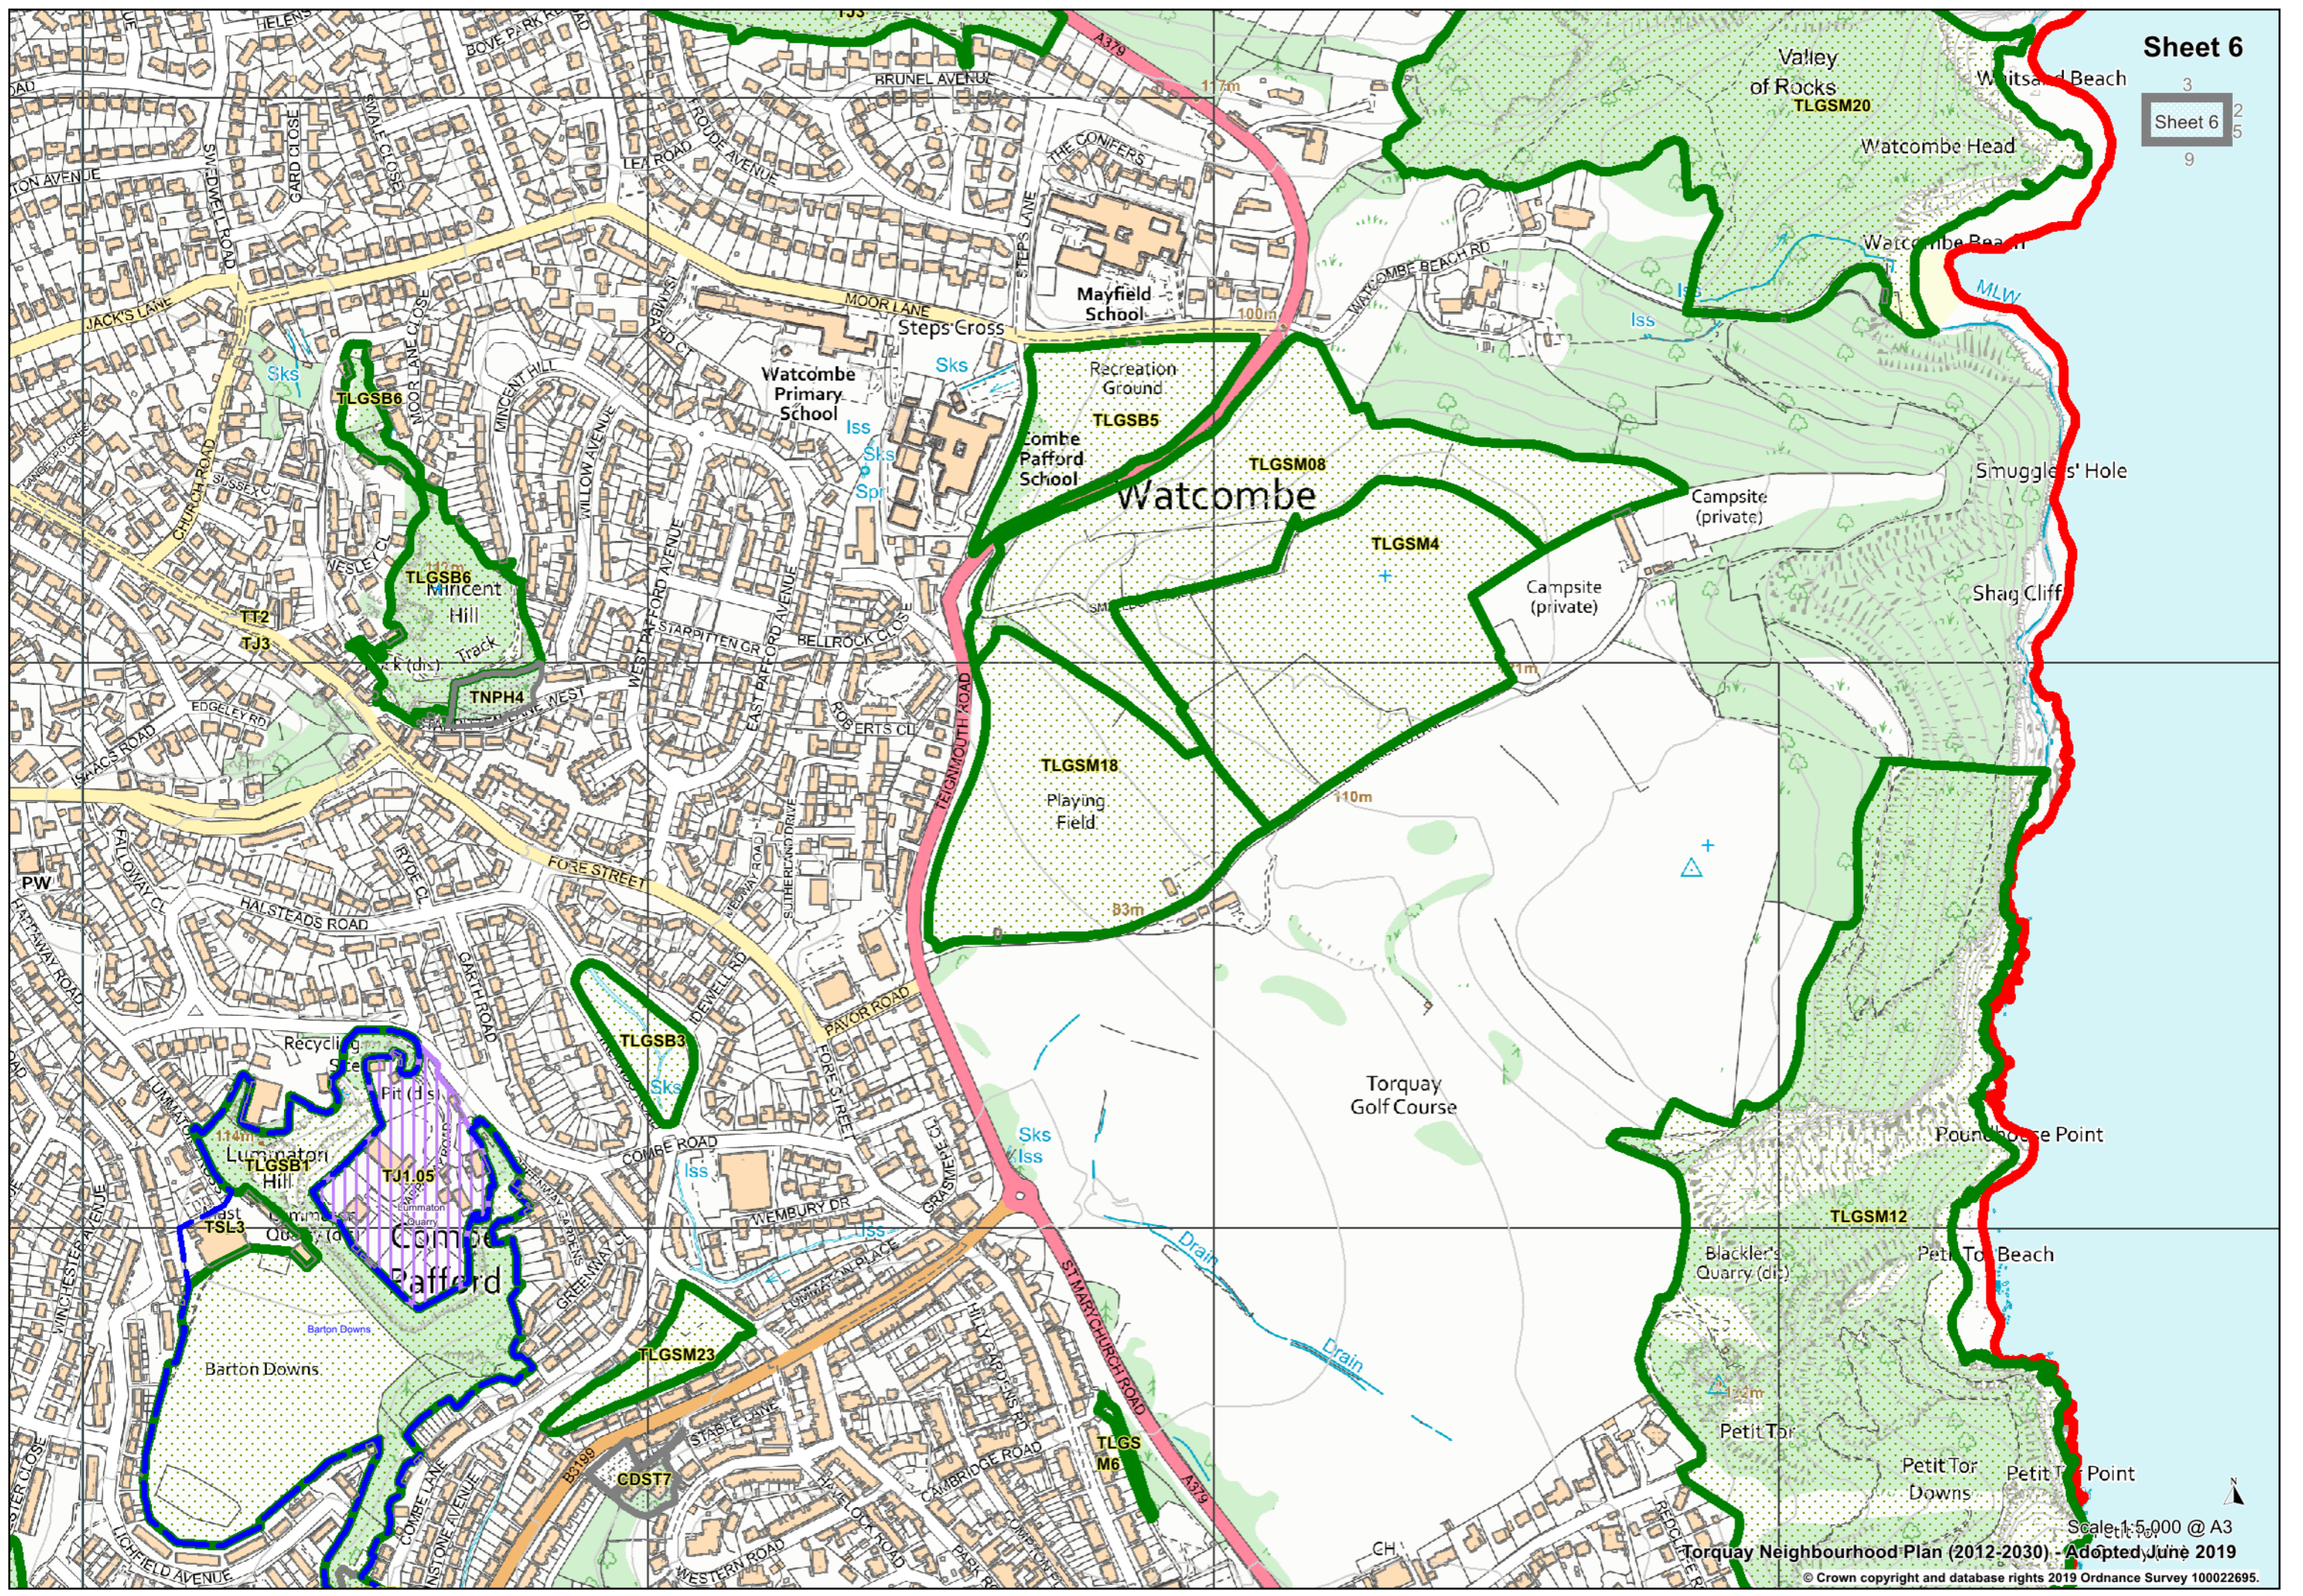

TLGSS3

TJ1.09

TSL2

TLGSS14

TLGSS12

TJ1.11

TLGSS6

Scale 1:5,000 @ A3
Torquay Neighbourhood Plan (2012-2030) - Adopted June 2019
© Crown copyright and database rights 2019 Ordnance Survey 100022695.

Sheet 7

Edginswell

Shiph

TS2
TH3
TH6
TJ1

TLGS
S4

Retreat
Ground
GSS13

TH13

TLGSC3