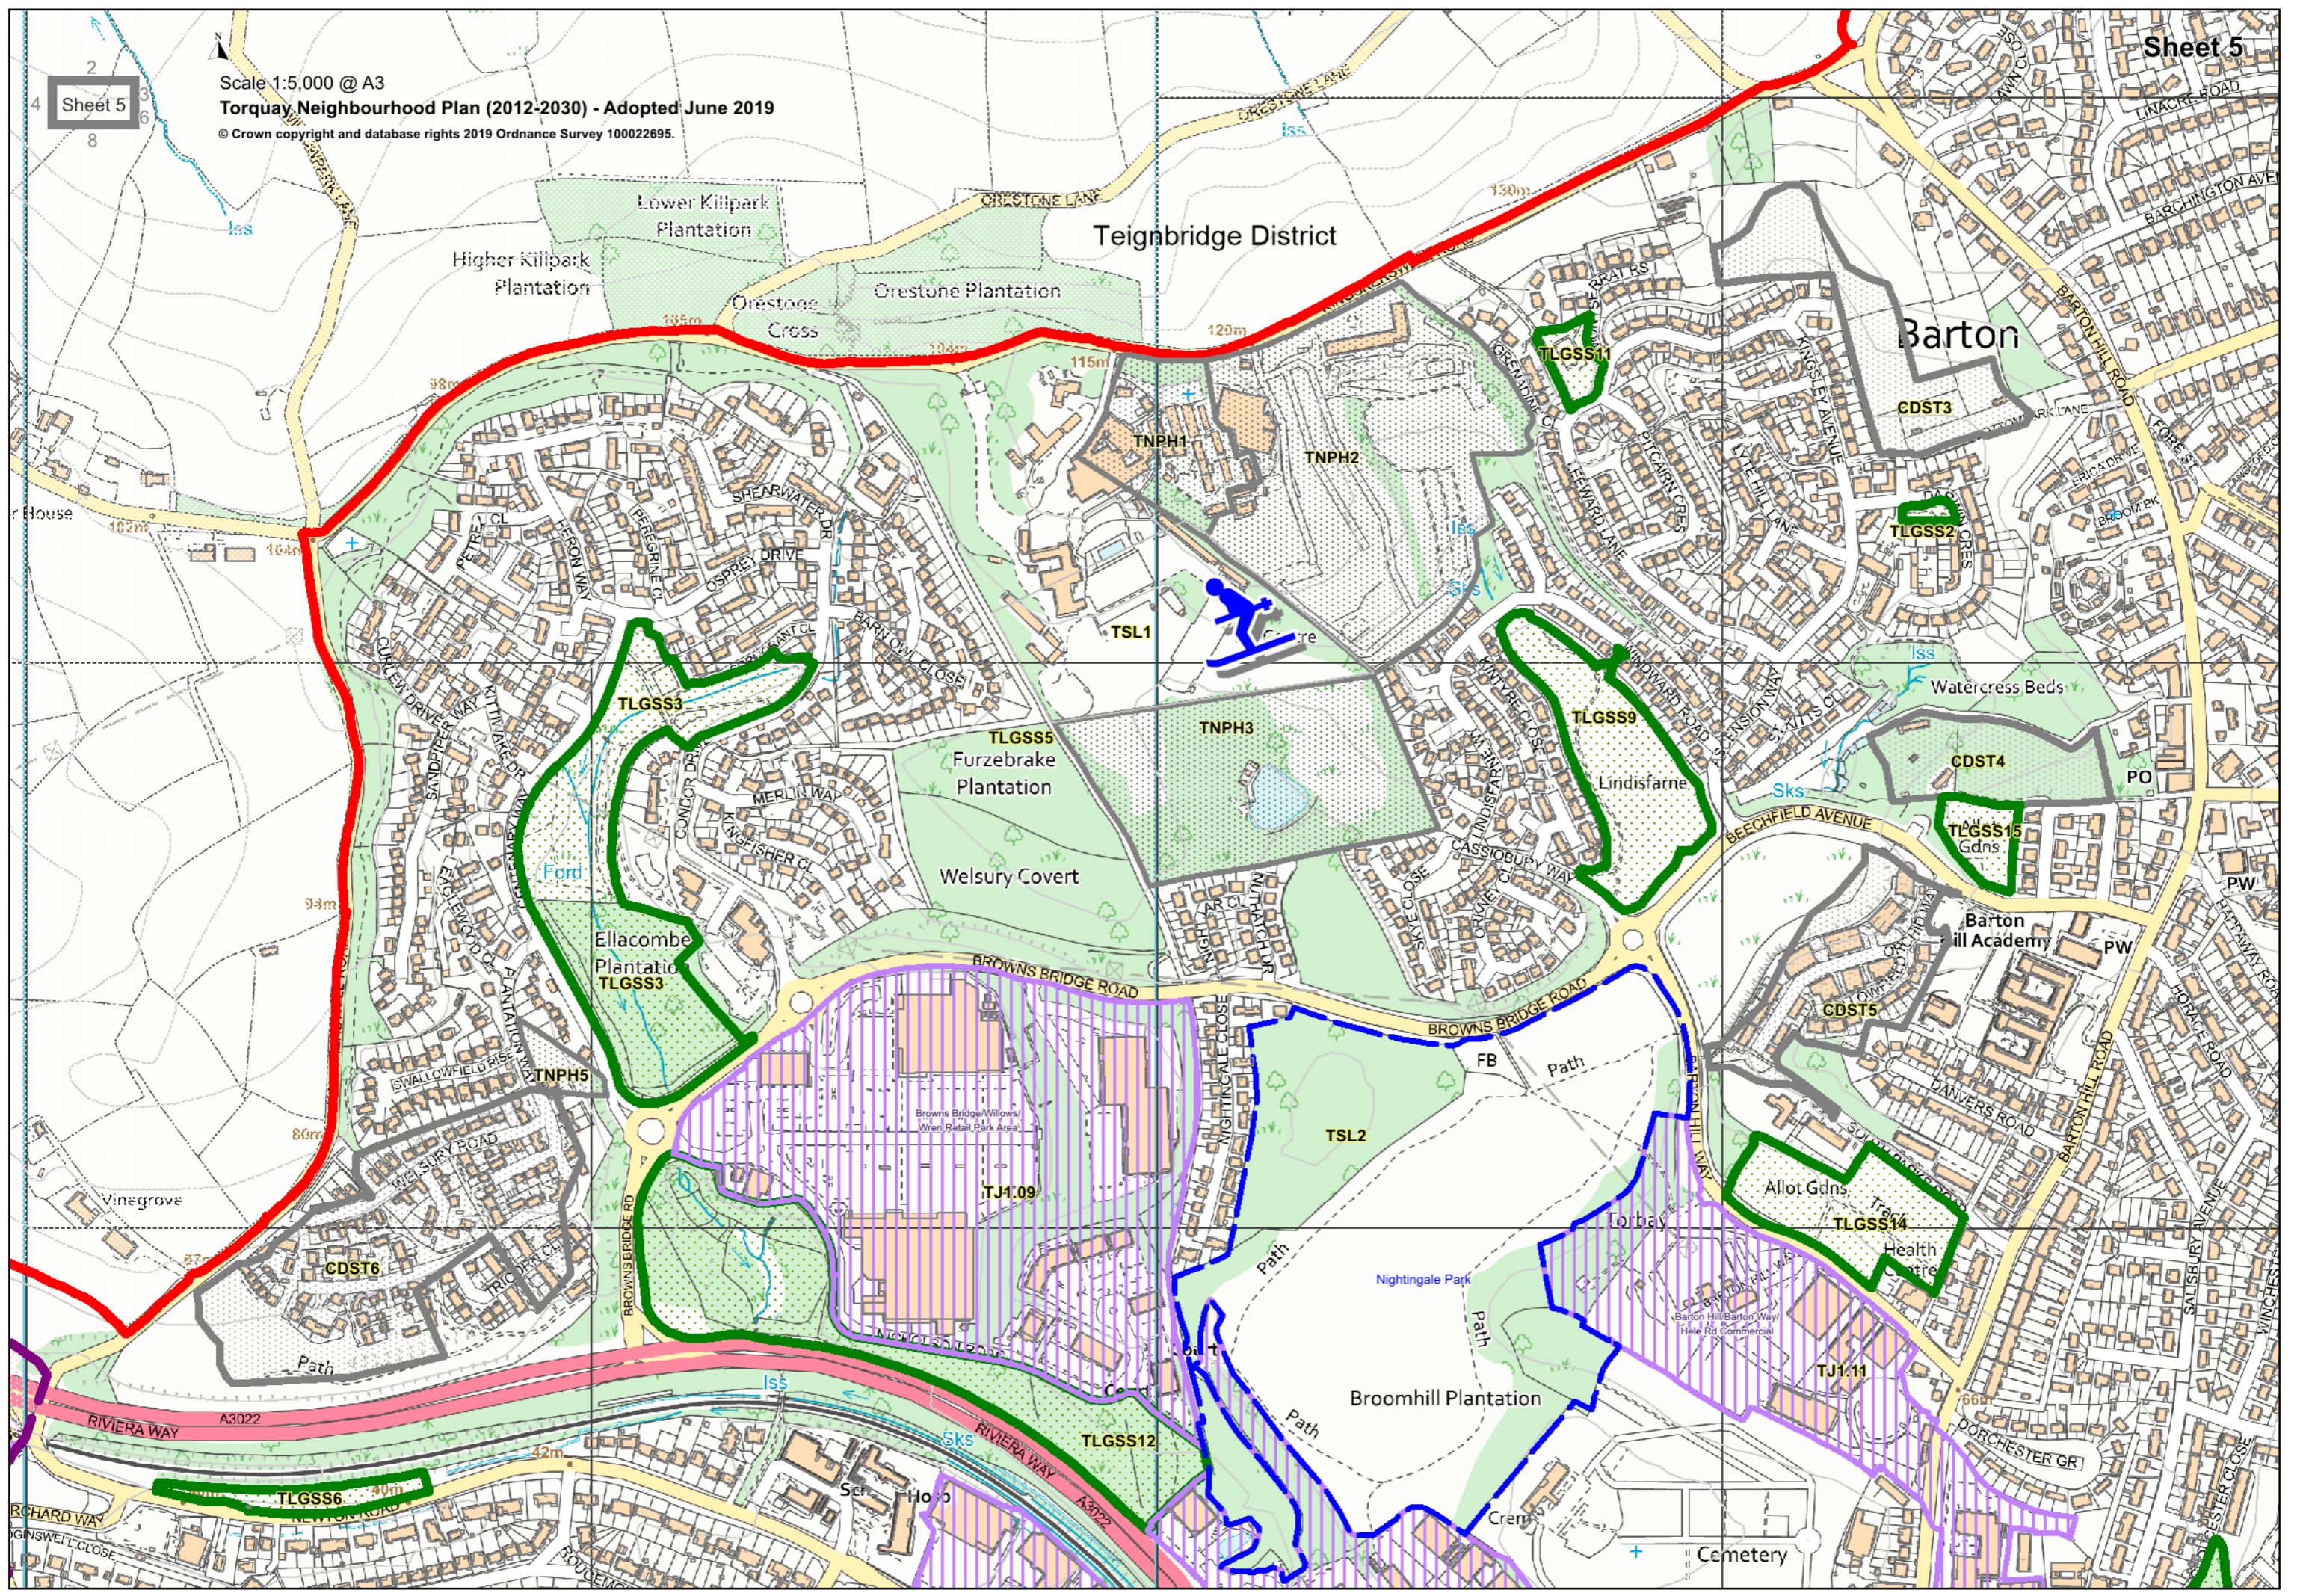

Sheet 2
3
5
6

Scale 1:5,000 @ A3
Torquay Neighbourhood Plan (2012-2030) - Adopted June 2019
© Crown copyright and database rights 2019 Ordnance Survey 100022695.

Sheet 2

Scale 1:5,000 @ A3
Torquay Neighbourhood Plan (2012-2030) - Adopted June 2019
© Crown copyright and database rights 2019 Ordnance Survey 100022695.

Sheet 5

Teignbridge District

Barton

TLGSS3

TLGSS5

TLGSS9

CDST4

TLGSS15

TLGSS3

TJ1.09

TSL2

TLGSS14

TLGSS12

TJ1.11

TLGSS6

Scale 1:5,000 @ A3
Torquay Neighbourhood Plan (2012-2030) - Adopted June 2019
© Crown copyright and database rights 2019 Ordnance Survey 100022695.

Sheet 7

Edginswell

Shiph

TS2
TH3
TH6
TJ1

TLGS
S4

Retreat
Ground
GSS13

TH13

TLGSC3