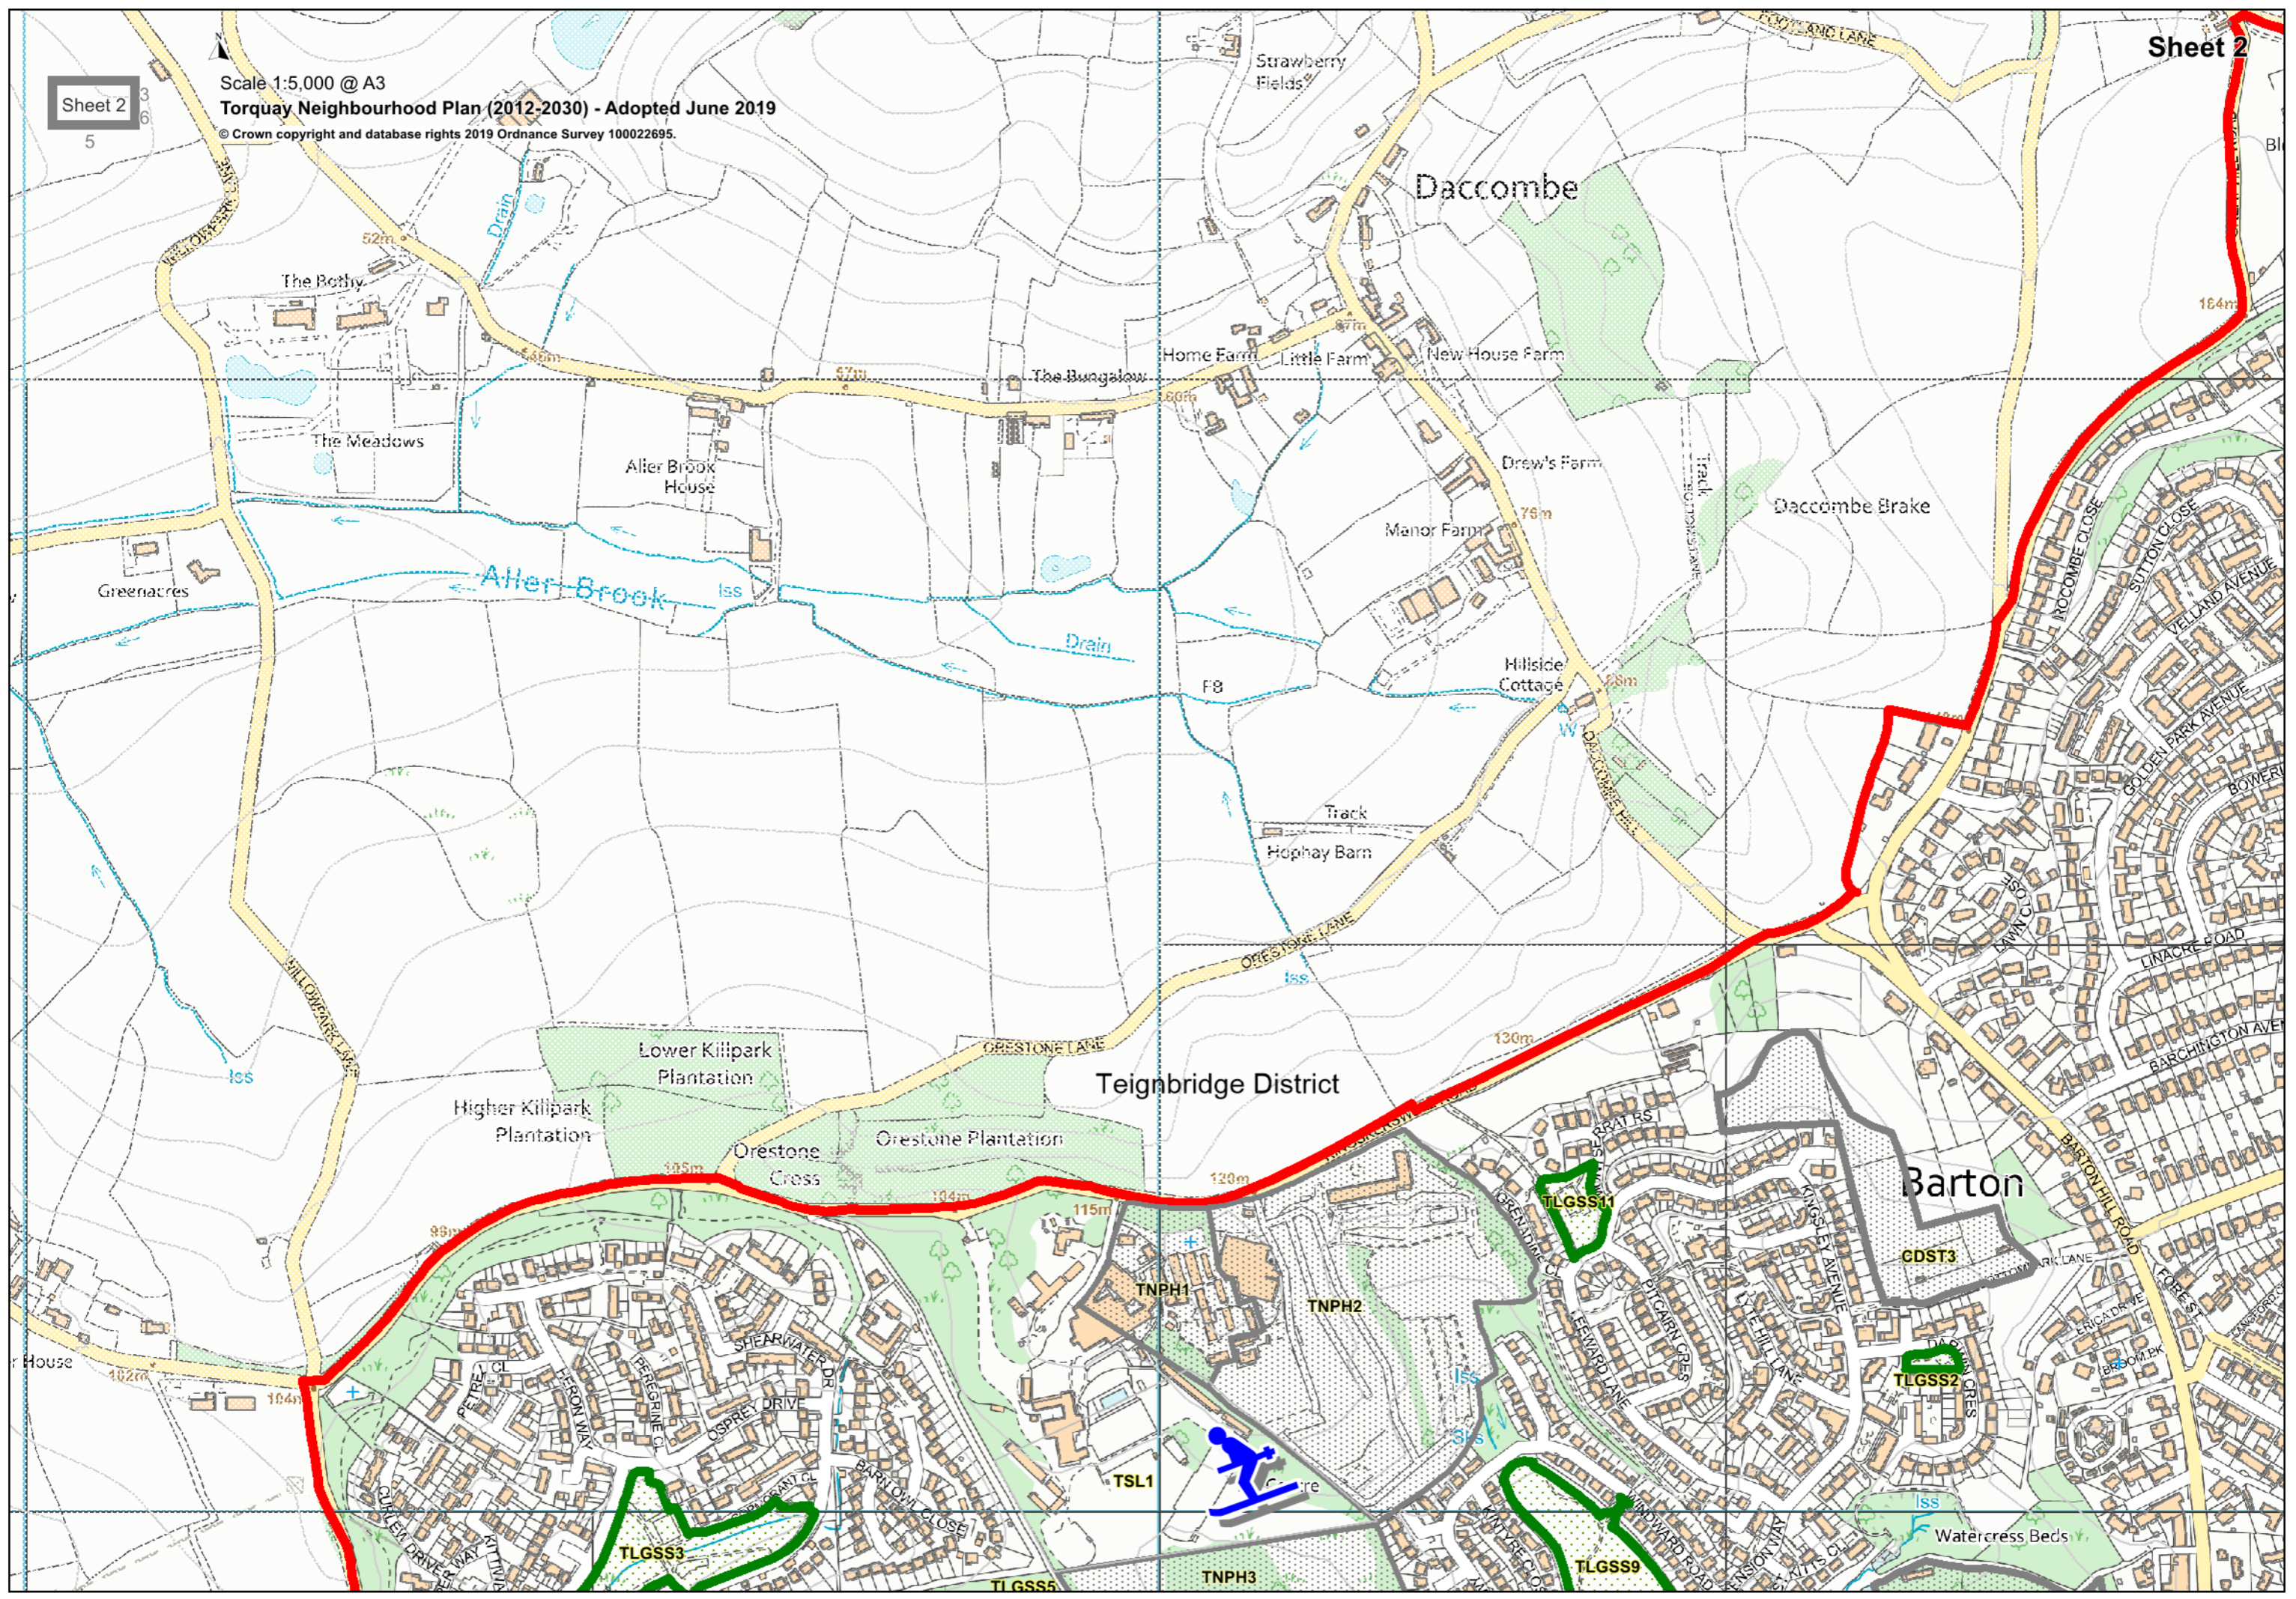

Sheet 2
3
5
6

Scale 1:5,000 @ A3
Torquay Neighbourhood Plan (2012-2030) - Adopted June 2019
© Crown copyright and database rights 2019 Ordnance Survey 100022695.

Sheet 2

Scale 1:5,000 @ A3
Torquay Neighbourhood Plan (2012-2030) - Adopted June 2019
© Crown copyright and database rights 2019 Ordnance Survey 100022695.

Sheet 5

Teignbridge District

Barton

TLGSS3

TLGSS5

TLGSS9

CDST4

TLGSS15

TLGSS3

TJ1.09

TSL2

TLGSS14

TLGSS12

TJ1.11

TLGSS6

Scale 1:5,000 @ A3
Torquay Neighbourhood Plan (2012-2030) - Adopted June 2019
© Crown copyright and database rights 2019 Ordnance Survey 100022695.

Sheet 7

Edginswell

Shiph

TS2
TH3
TH6
TJ1

TLGS
S4

Retreat
Ground
GSS13

TH13

TLGSC3