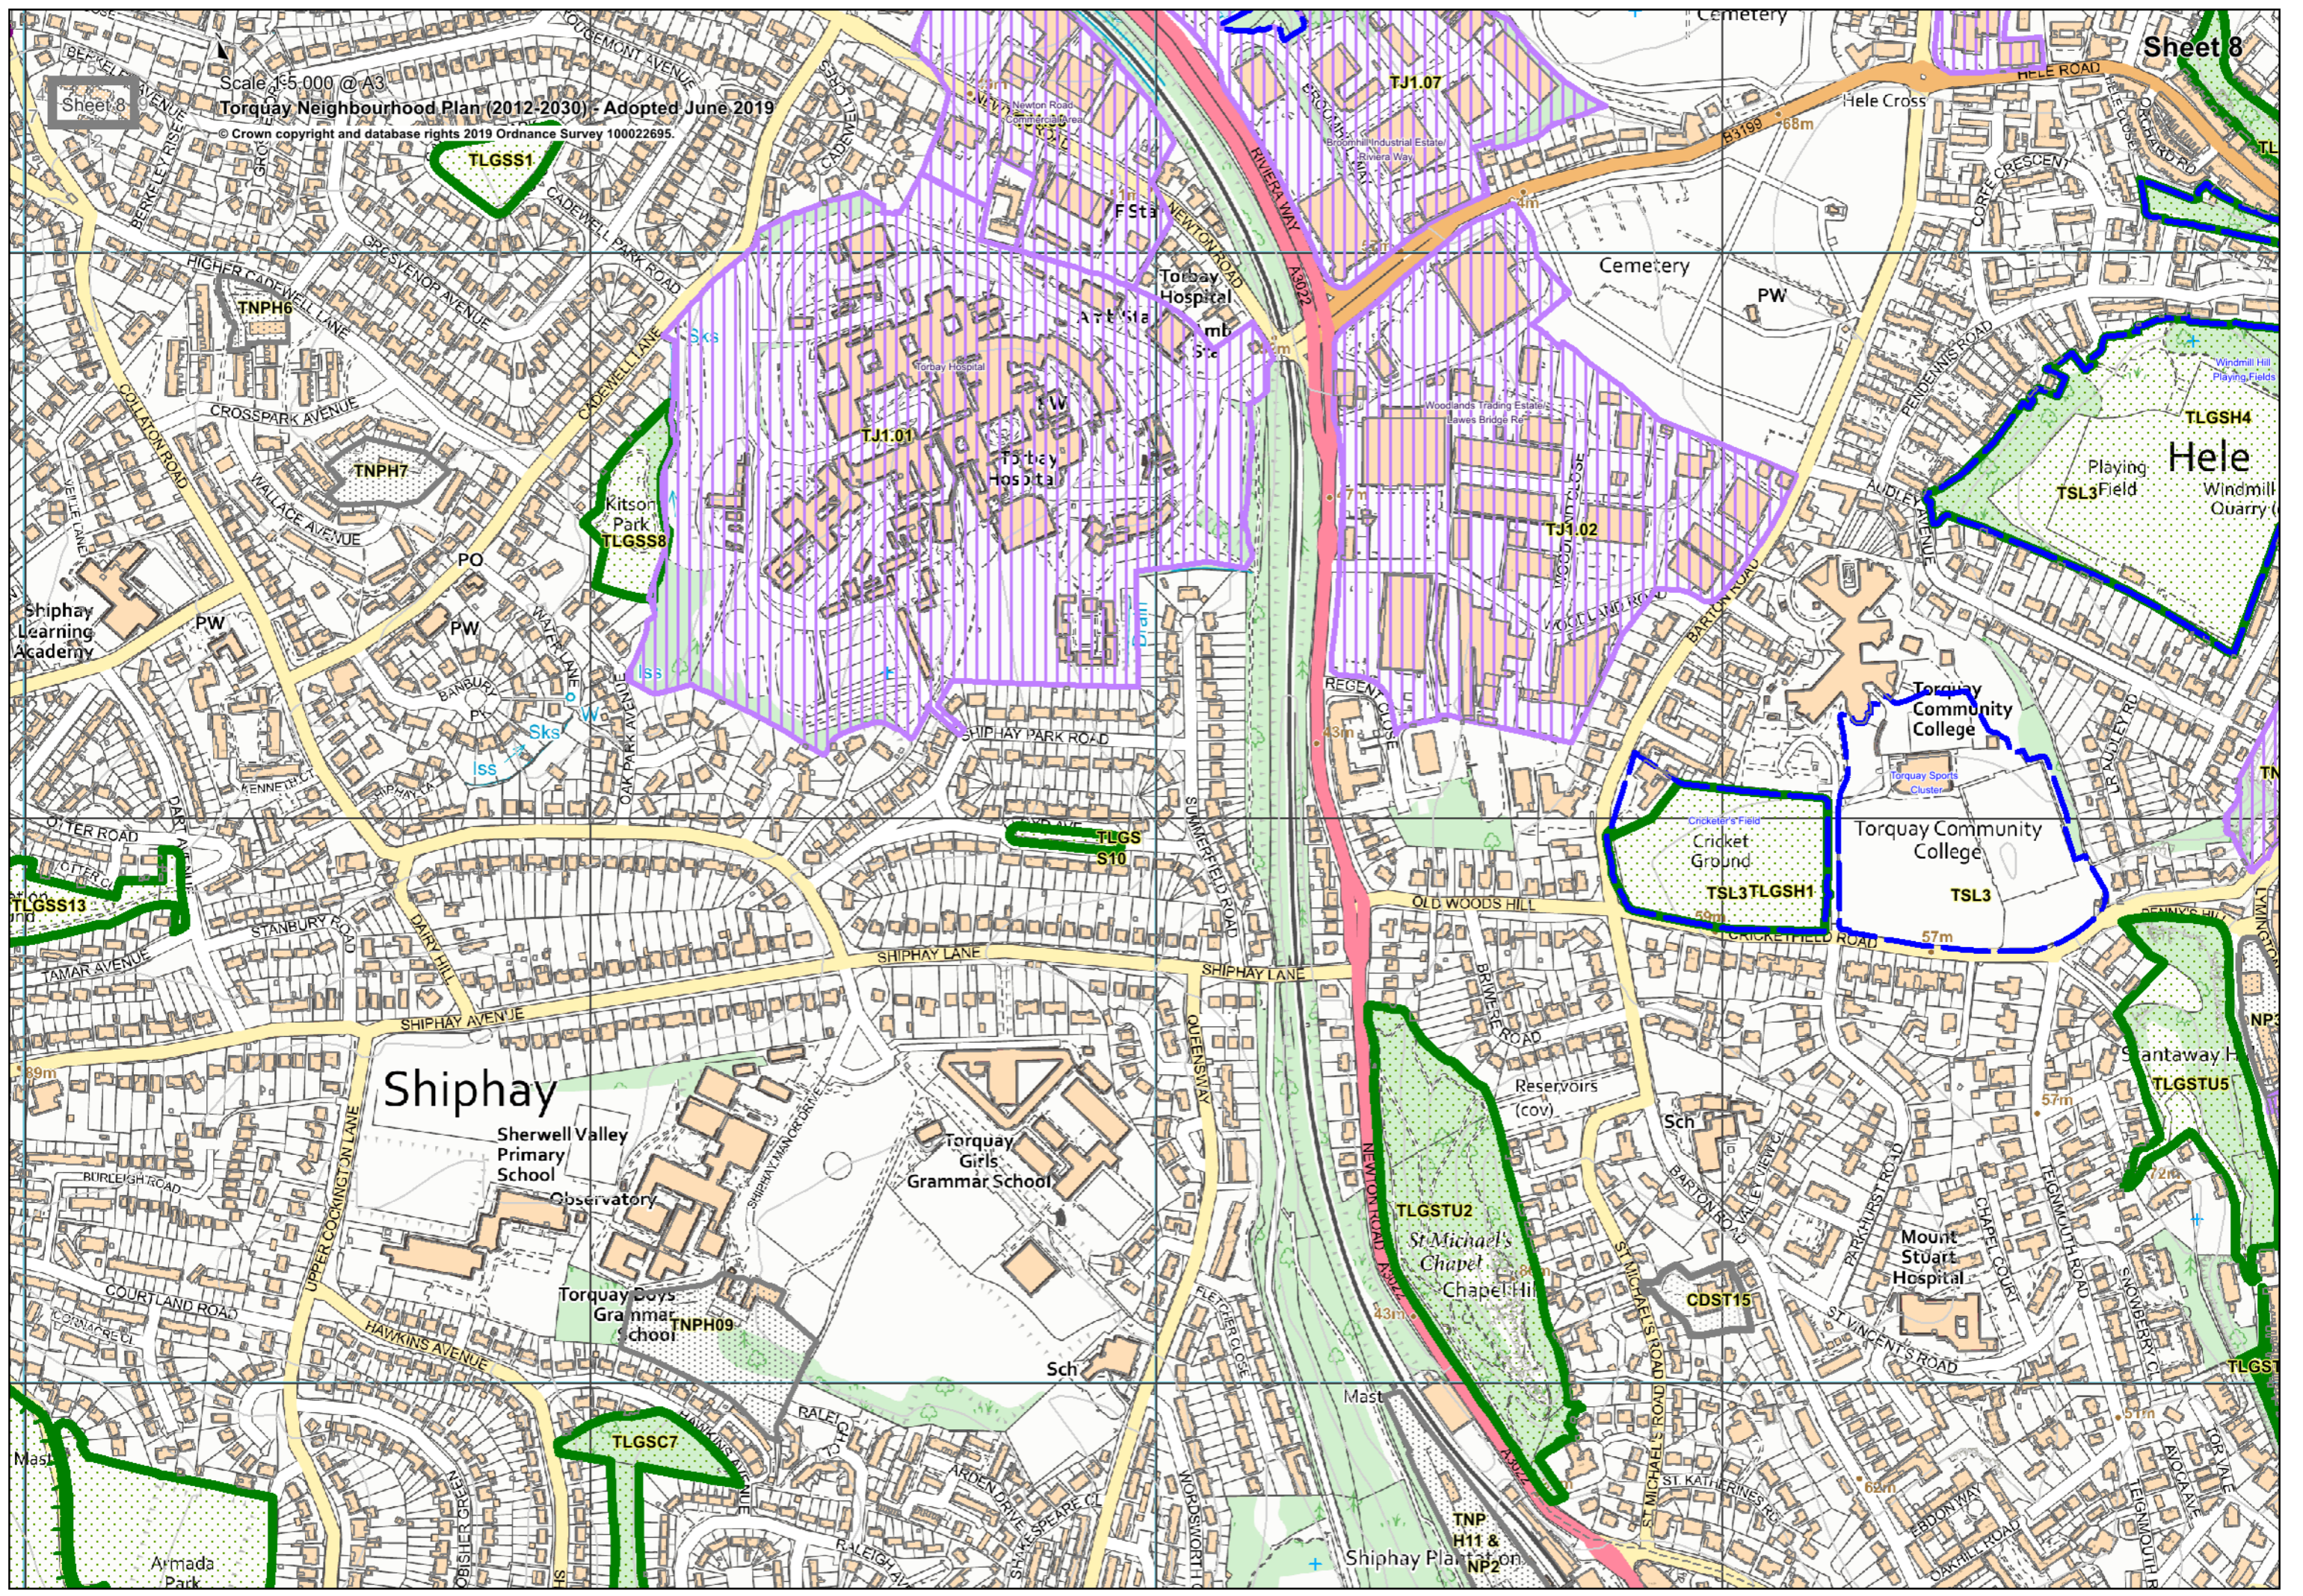

Shiphay

Hele

Sherwell Valley Primary School

Torquay Girls Grammar School

Torquay Boys Grammar School

Torbay Hospital

Torquay Community College

Torquay Community College

St Michael's Chapel

Mount Stuart Hospital

Armada Park

Stantaway Hill

Shiphay Plantation