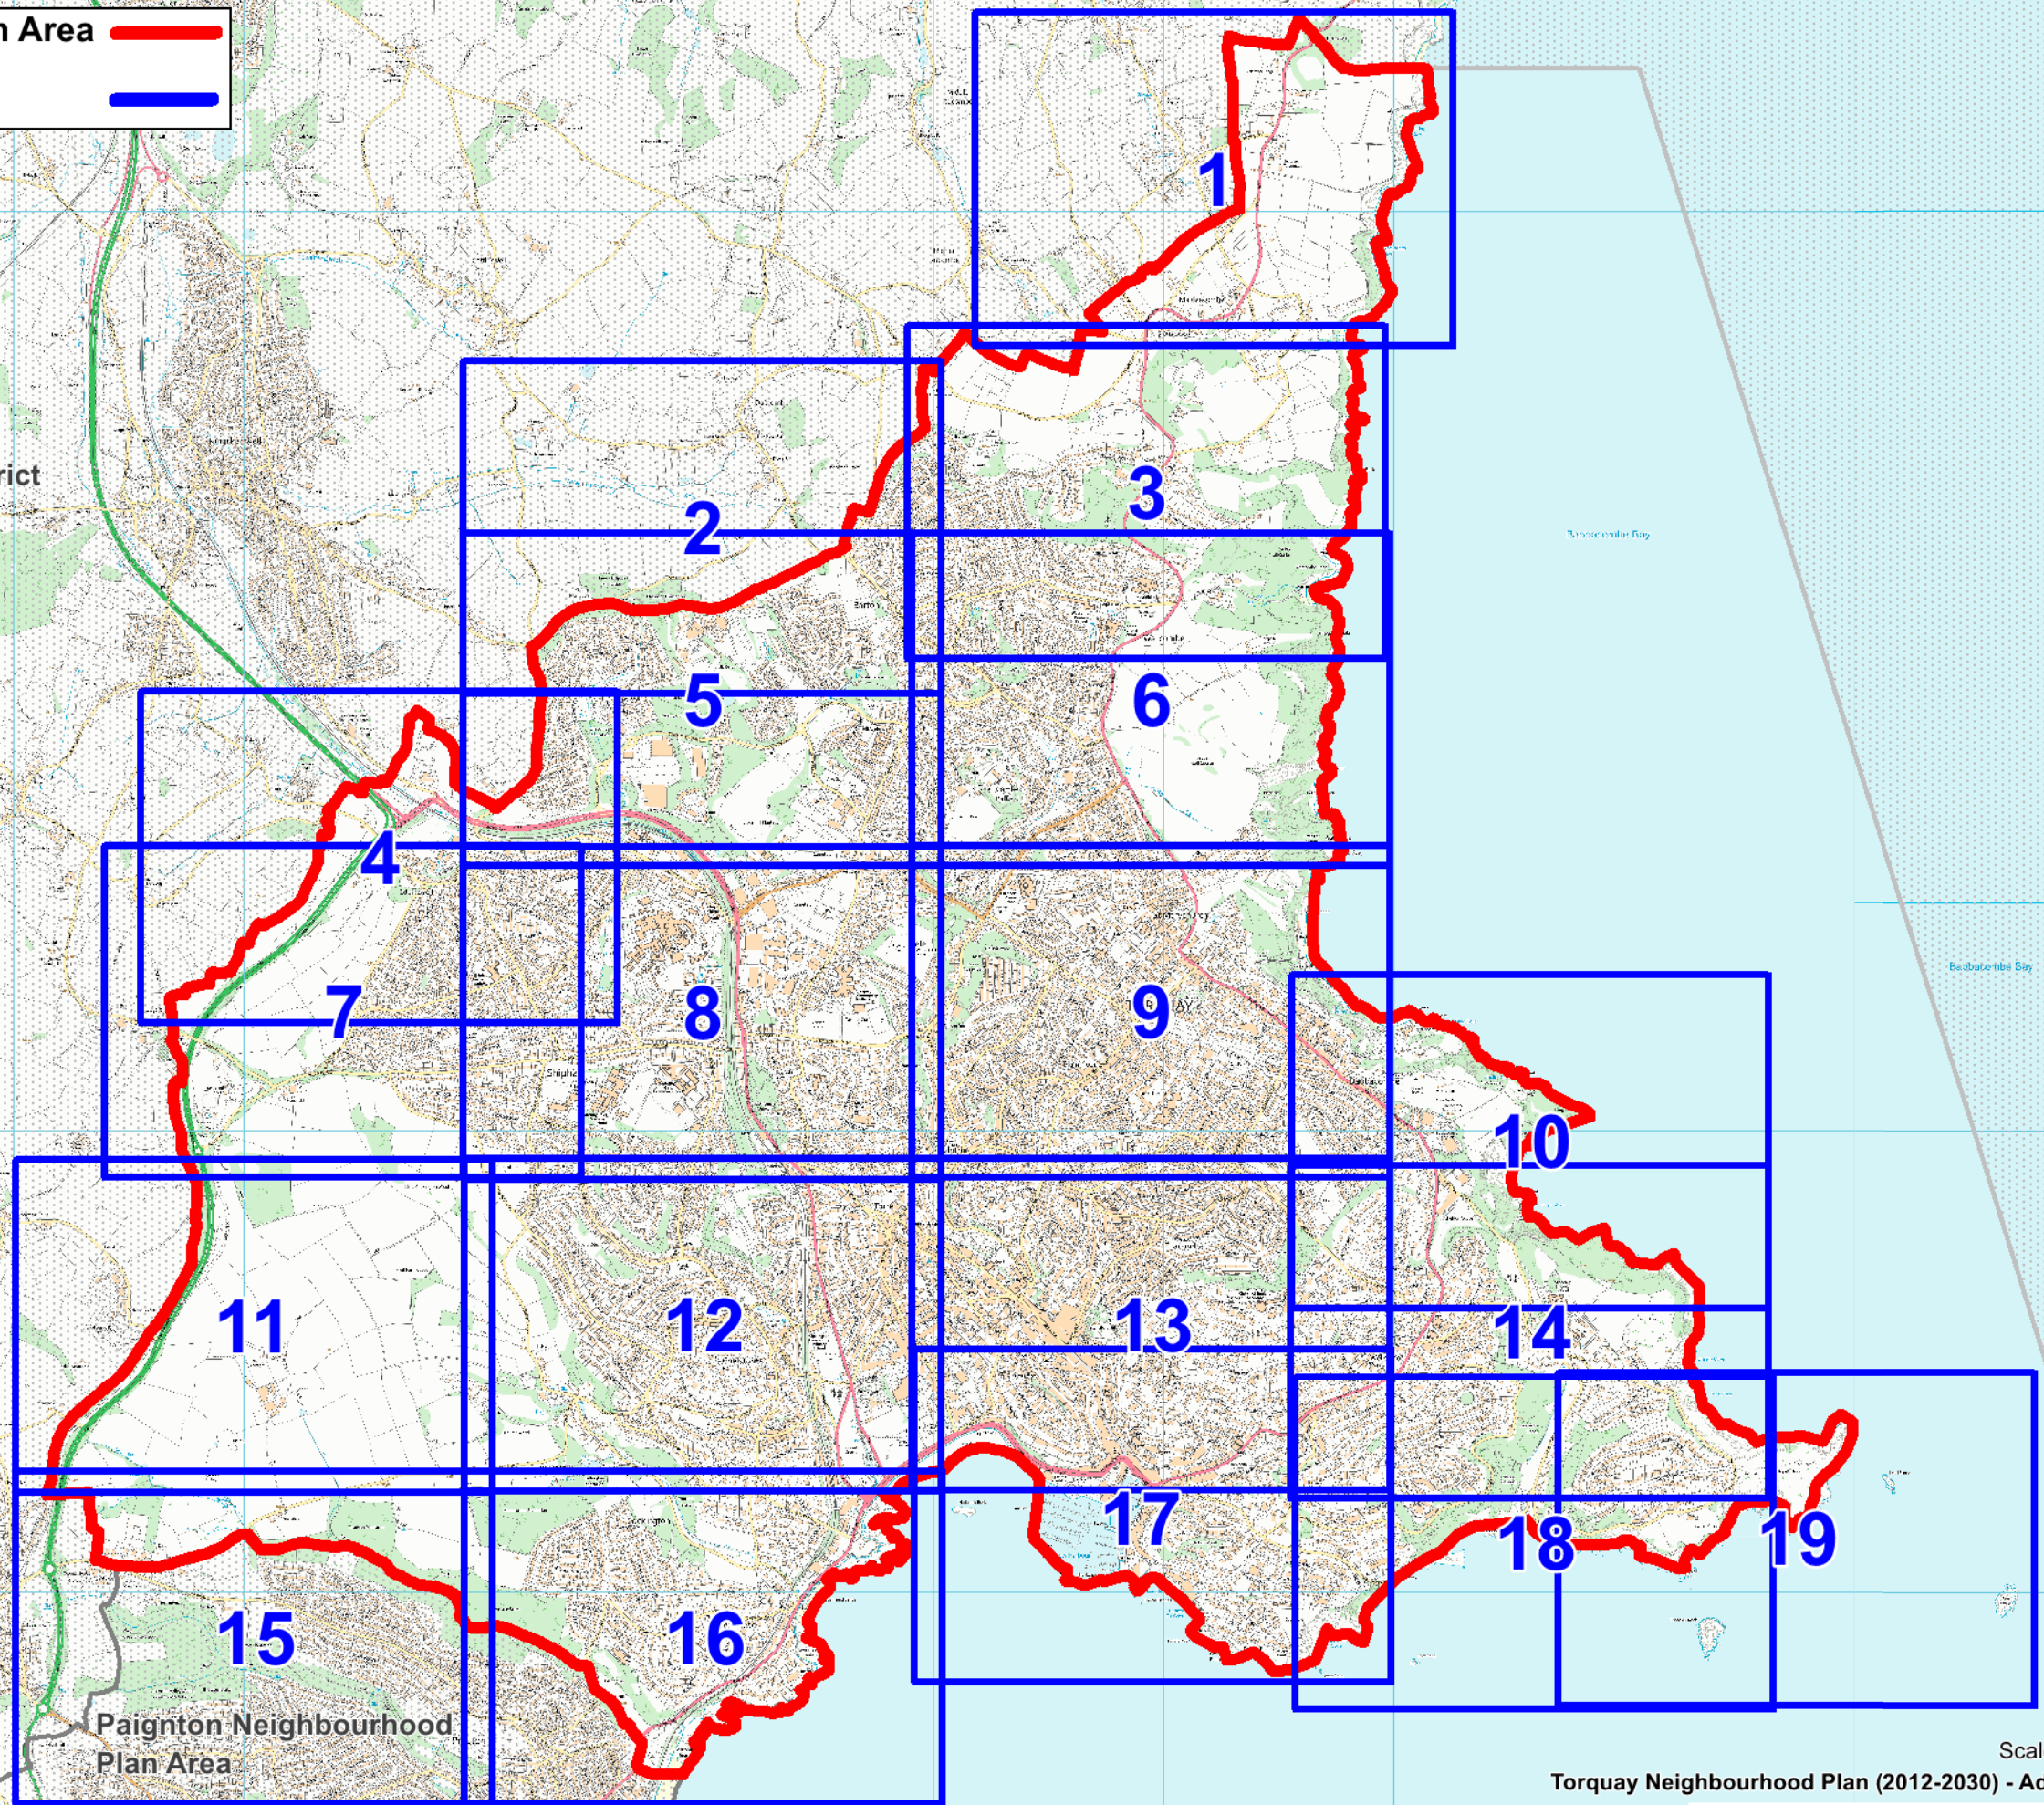

Torquay Neighbourhood Plan Map Sheet Location Plan

Torquay Neighbourhood Plan Area 

Polcies Map Sheet 

Teignbridge District

Paignton Neighbourhood
Plan Area