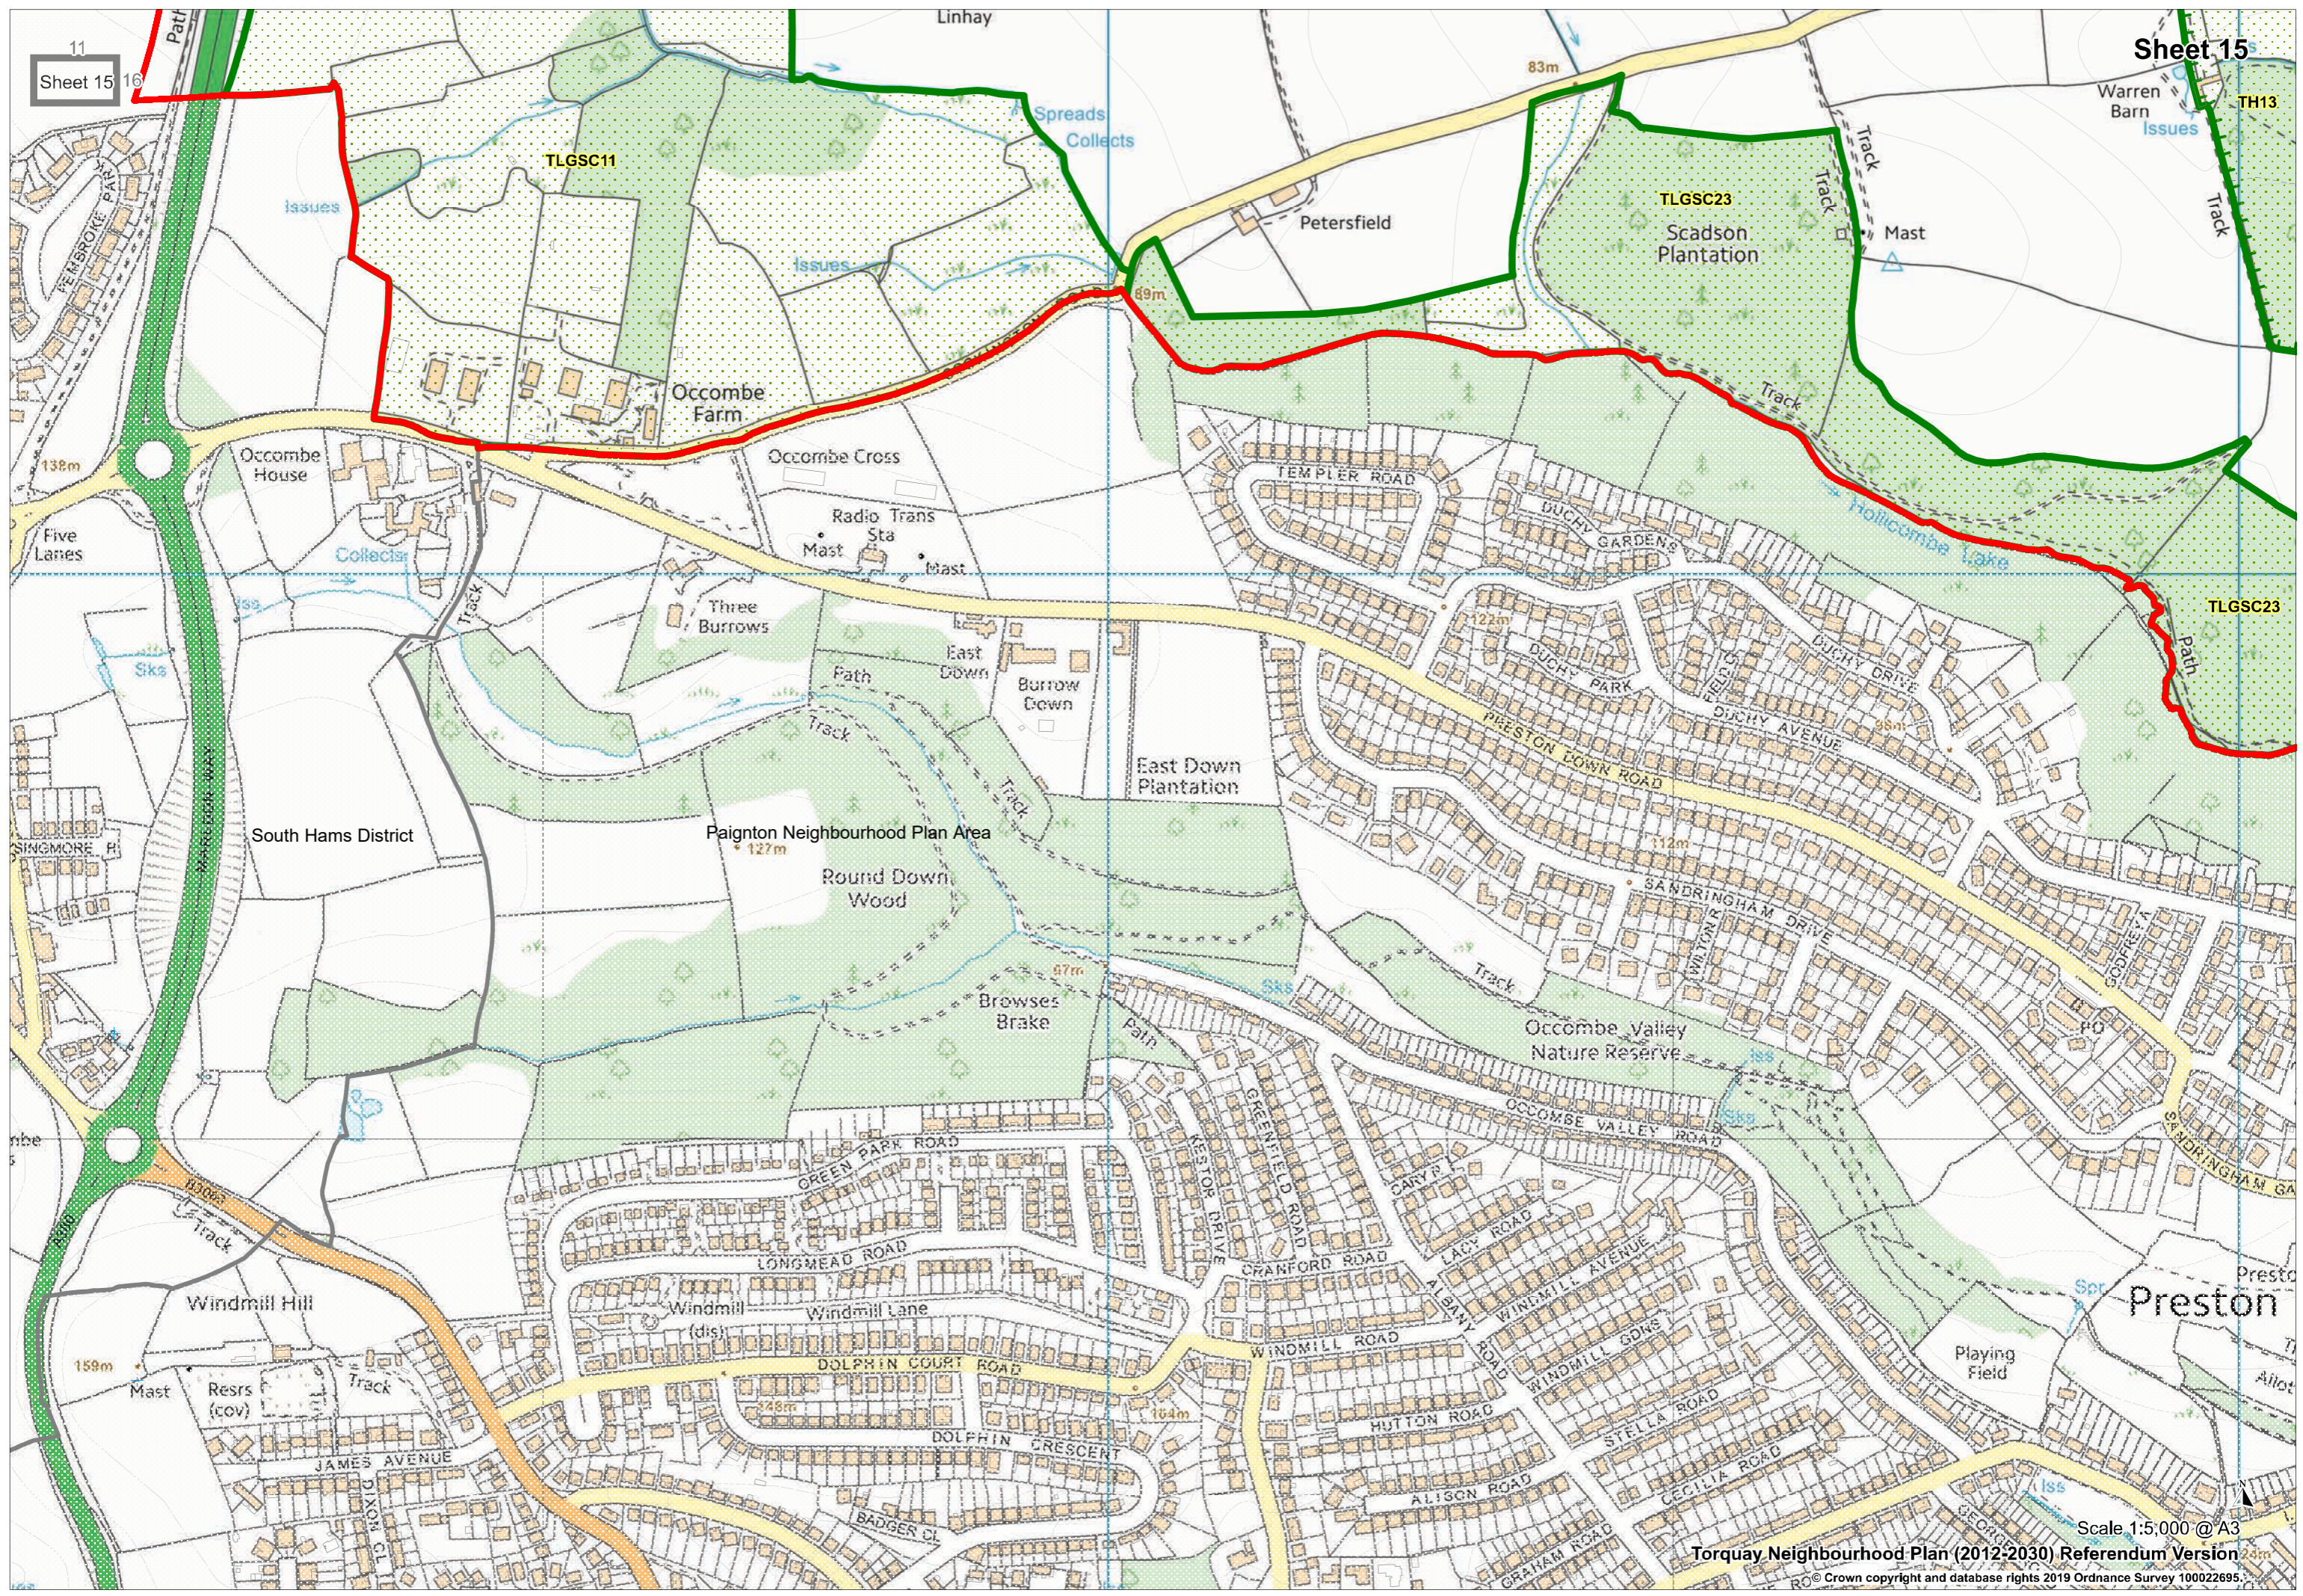

Scale 1:5,000 @ A3
Torquay Neighbourhood Plan (2012-2030) Referendum Version
© Crown copyright and database rights 2019 Ordnance Survey 100022695.

Sheet 13

Sheet 13

Local Plan CTIA (TO1.2)

Local Plan TC1 & TC2

Torquay Neighbourhood Plan (2012-2030) Referendum Version

Scale 1:5,000 @ A3
© Crown copyright and database rights 2019 Ordnance Survey 10002695.

TLGSC11

TLGSC23

TLGSC23

TORBAY

TORQUAY

Scale 1:5,000 @ A3

Torquay Neighbourhood Plan (2012-2030) Referendum Version

© Crown copyright and database rights 2019 Ordnance Survey 100022695.