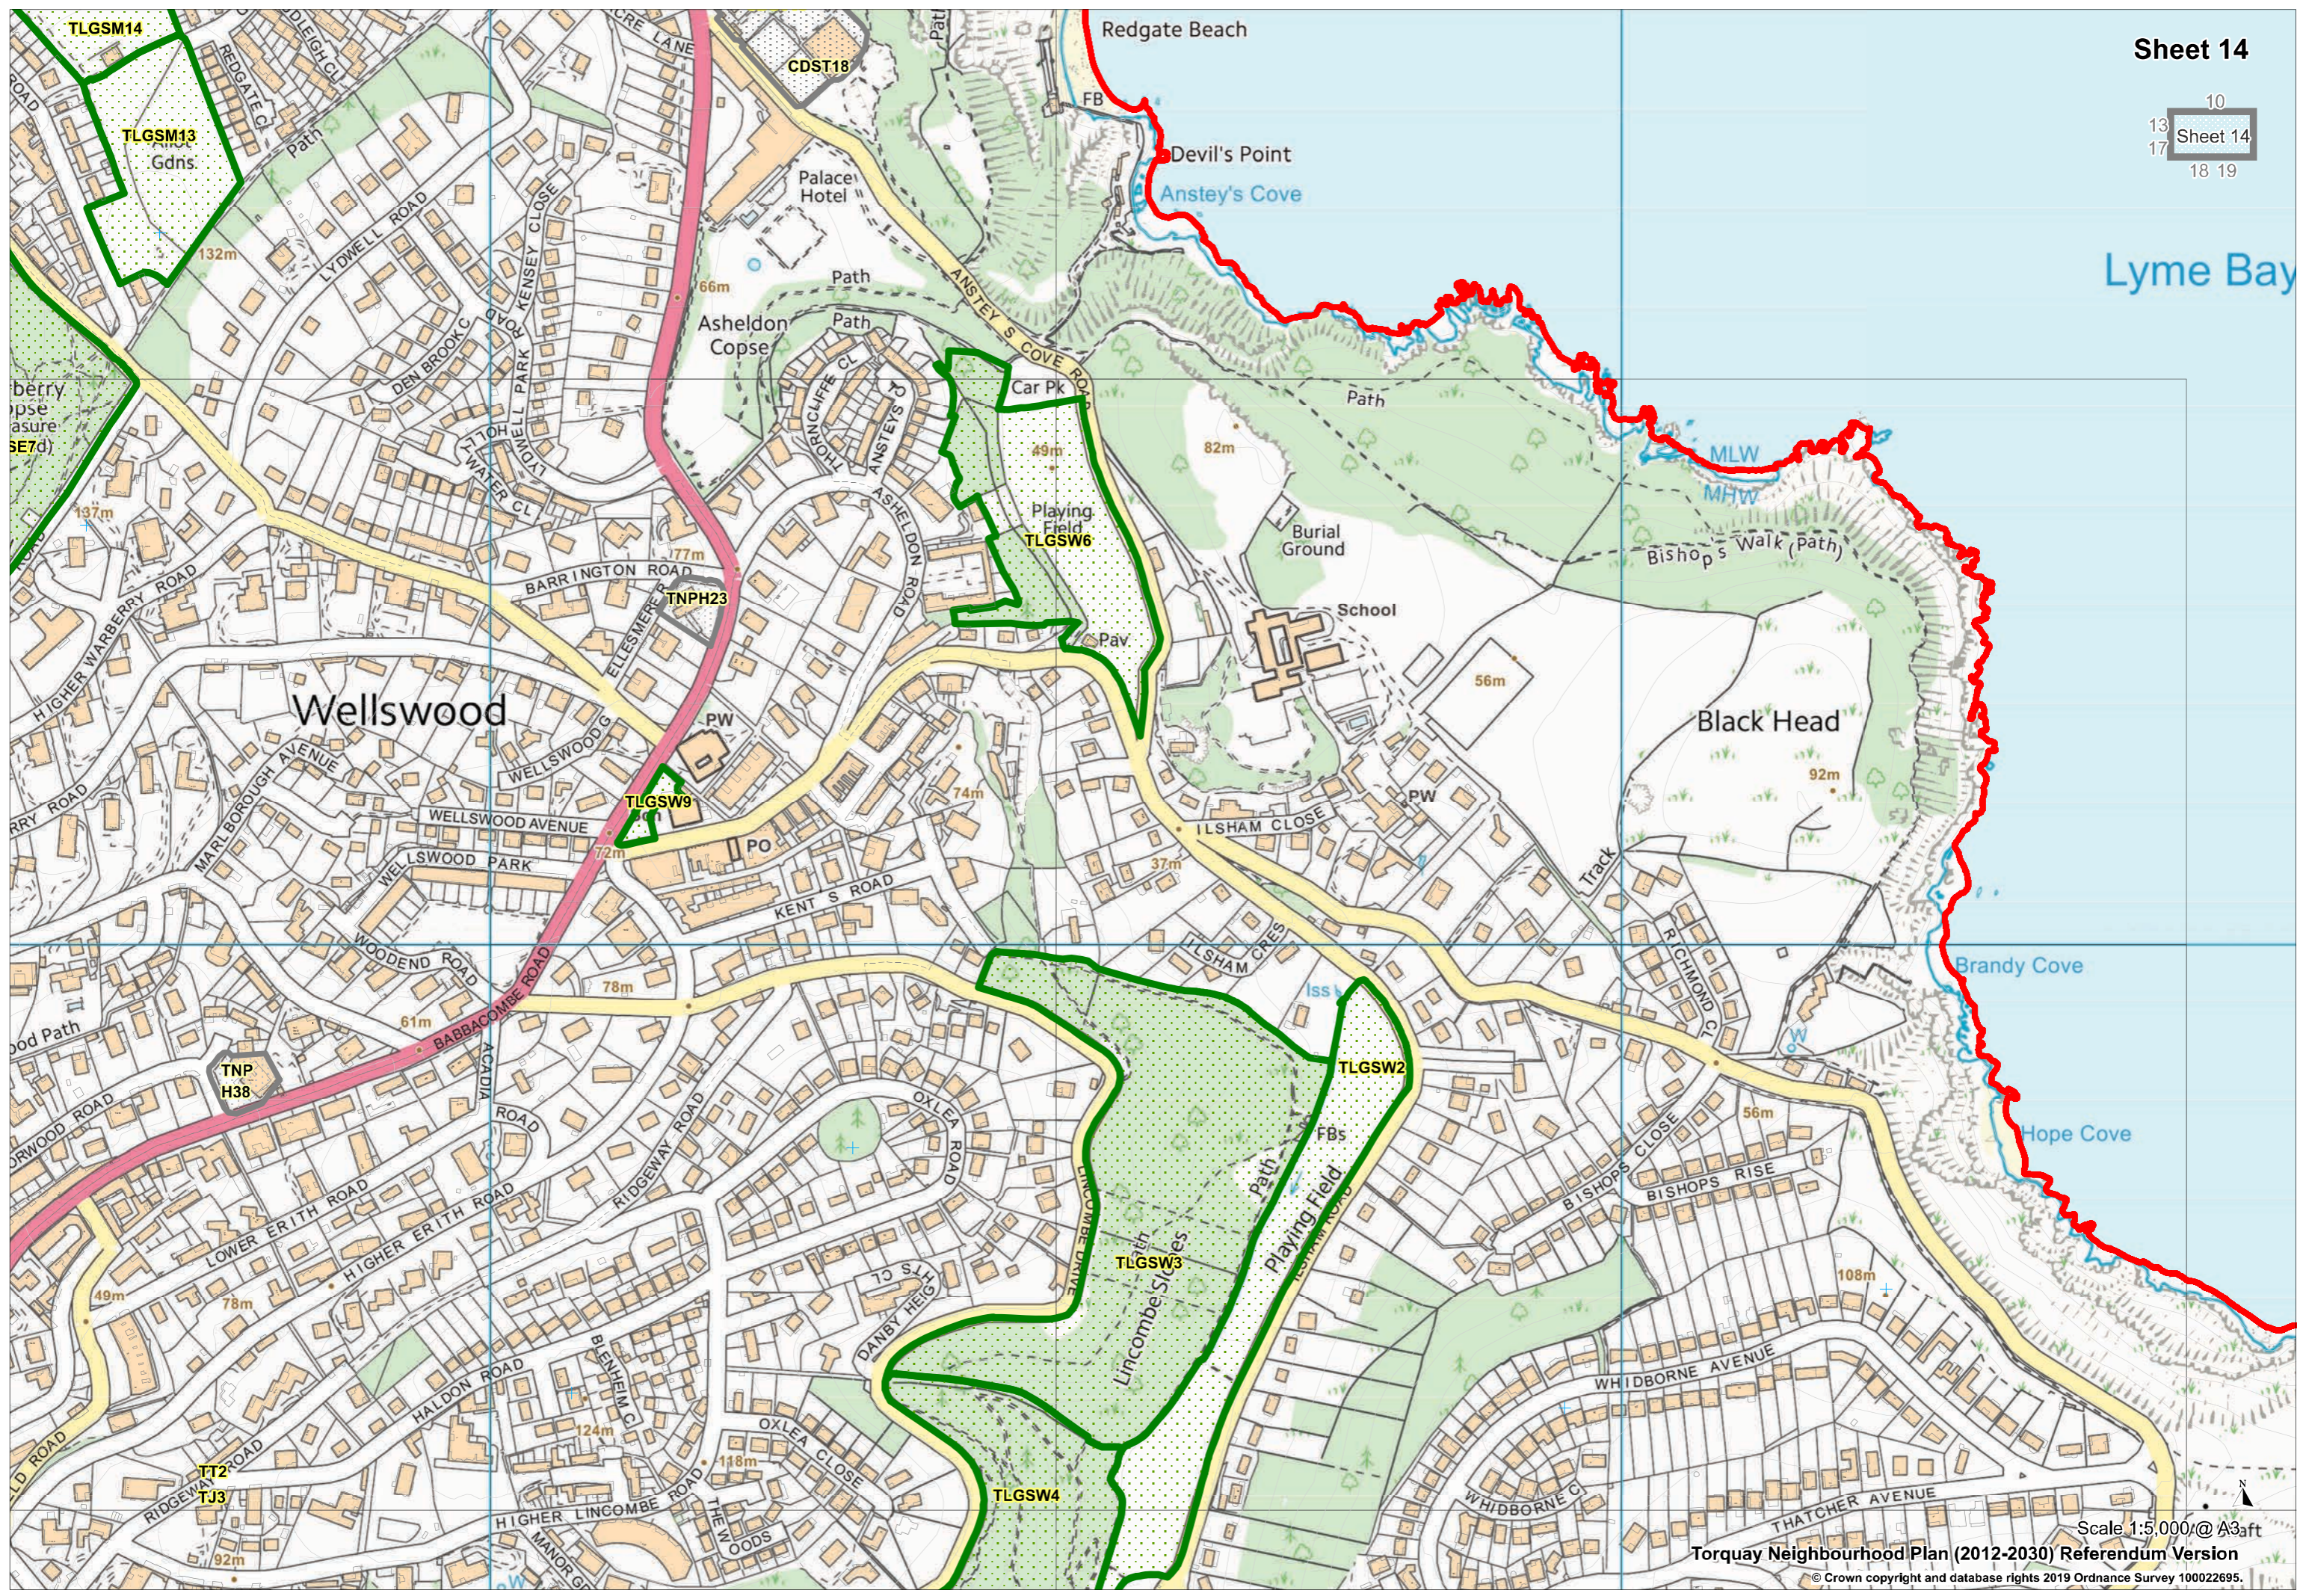

Scale 1:5,000 @ A3
Torquay Neighbourhood Plan (2012-2030) Referendum Version
© Crown copyright and database rights 2019 Ordnance Survey 100022695.

Sheet 13

Sheet 13

Local Plan CTIA (TO1.2)

Local Plan TC1 & TC2

Torquay Neighbourhood Plan (2012-2030) Referendum Version

Scale 1:5,000 @ A3
© Crown copyright and database rights 2019 Ordnance Survey 10002695.

TLGSC11

TLGSC23

TLGSC23

TORBAY

TORQUAY

Scale 1:5,000 @ A3

Torquay Neighbourhood Plan (2012-2030) Referendum Version

© Crown copyright and database rights 2019 Ordnance Survey 100022695.