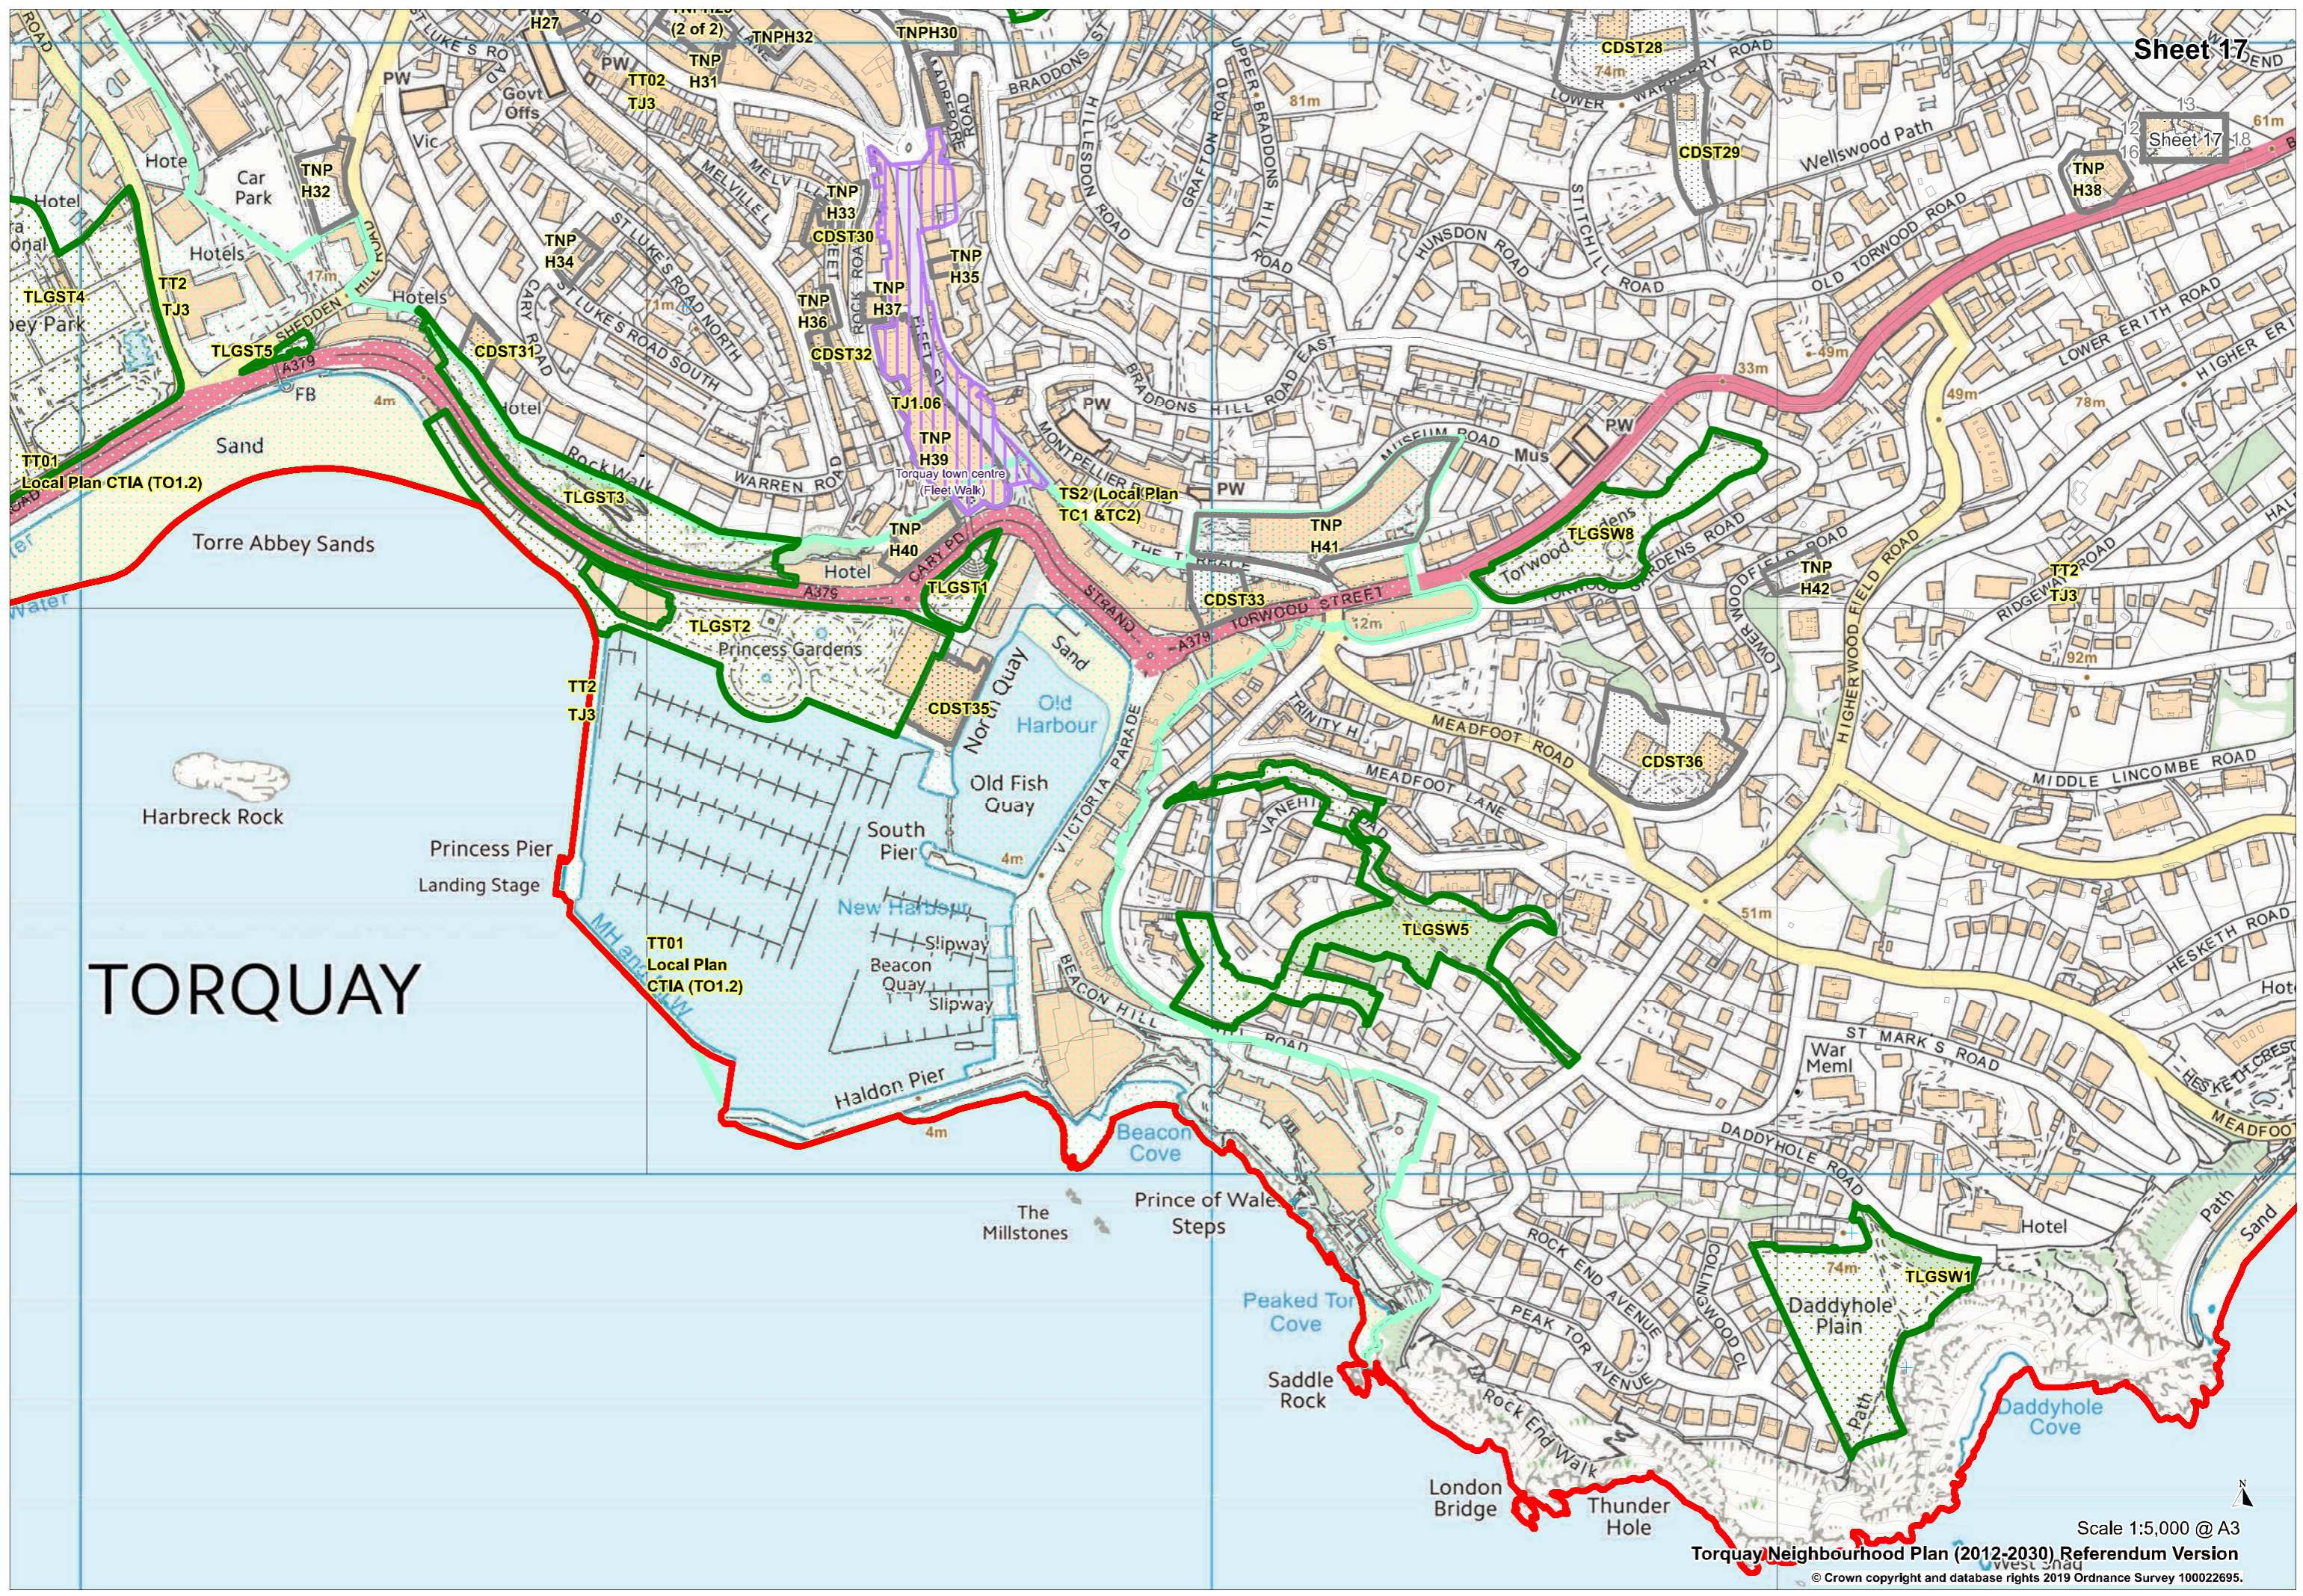

Torquay Neighbourhood Plan (2012-2030) Referendum Version

Scale 1:5,000 @ A3
© Crown copyright and database rights 2019 Ordnance Survey 10002695.

TLGSC11

TLGSC23

TLGSC23

TORBAY

TORQUAY

Scale 1:5,000 @ A3

Torquay Neighbourhood Plan (2012-2030) Referendum Version

© Crown copyright and database rights 2019 Ordnance Survey 100022695.