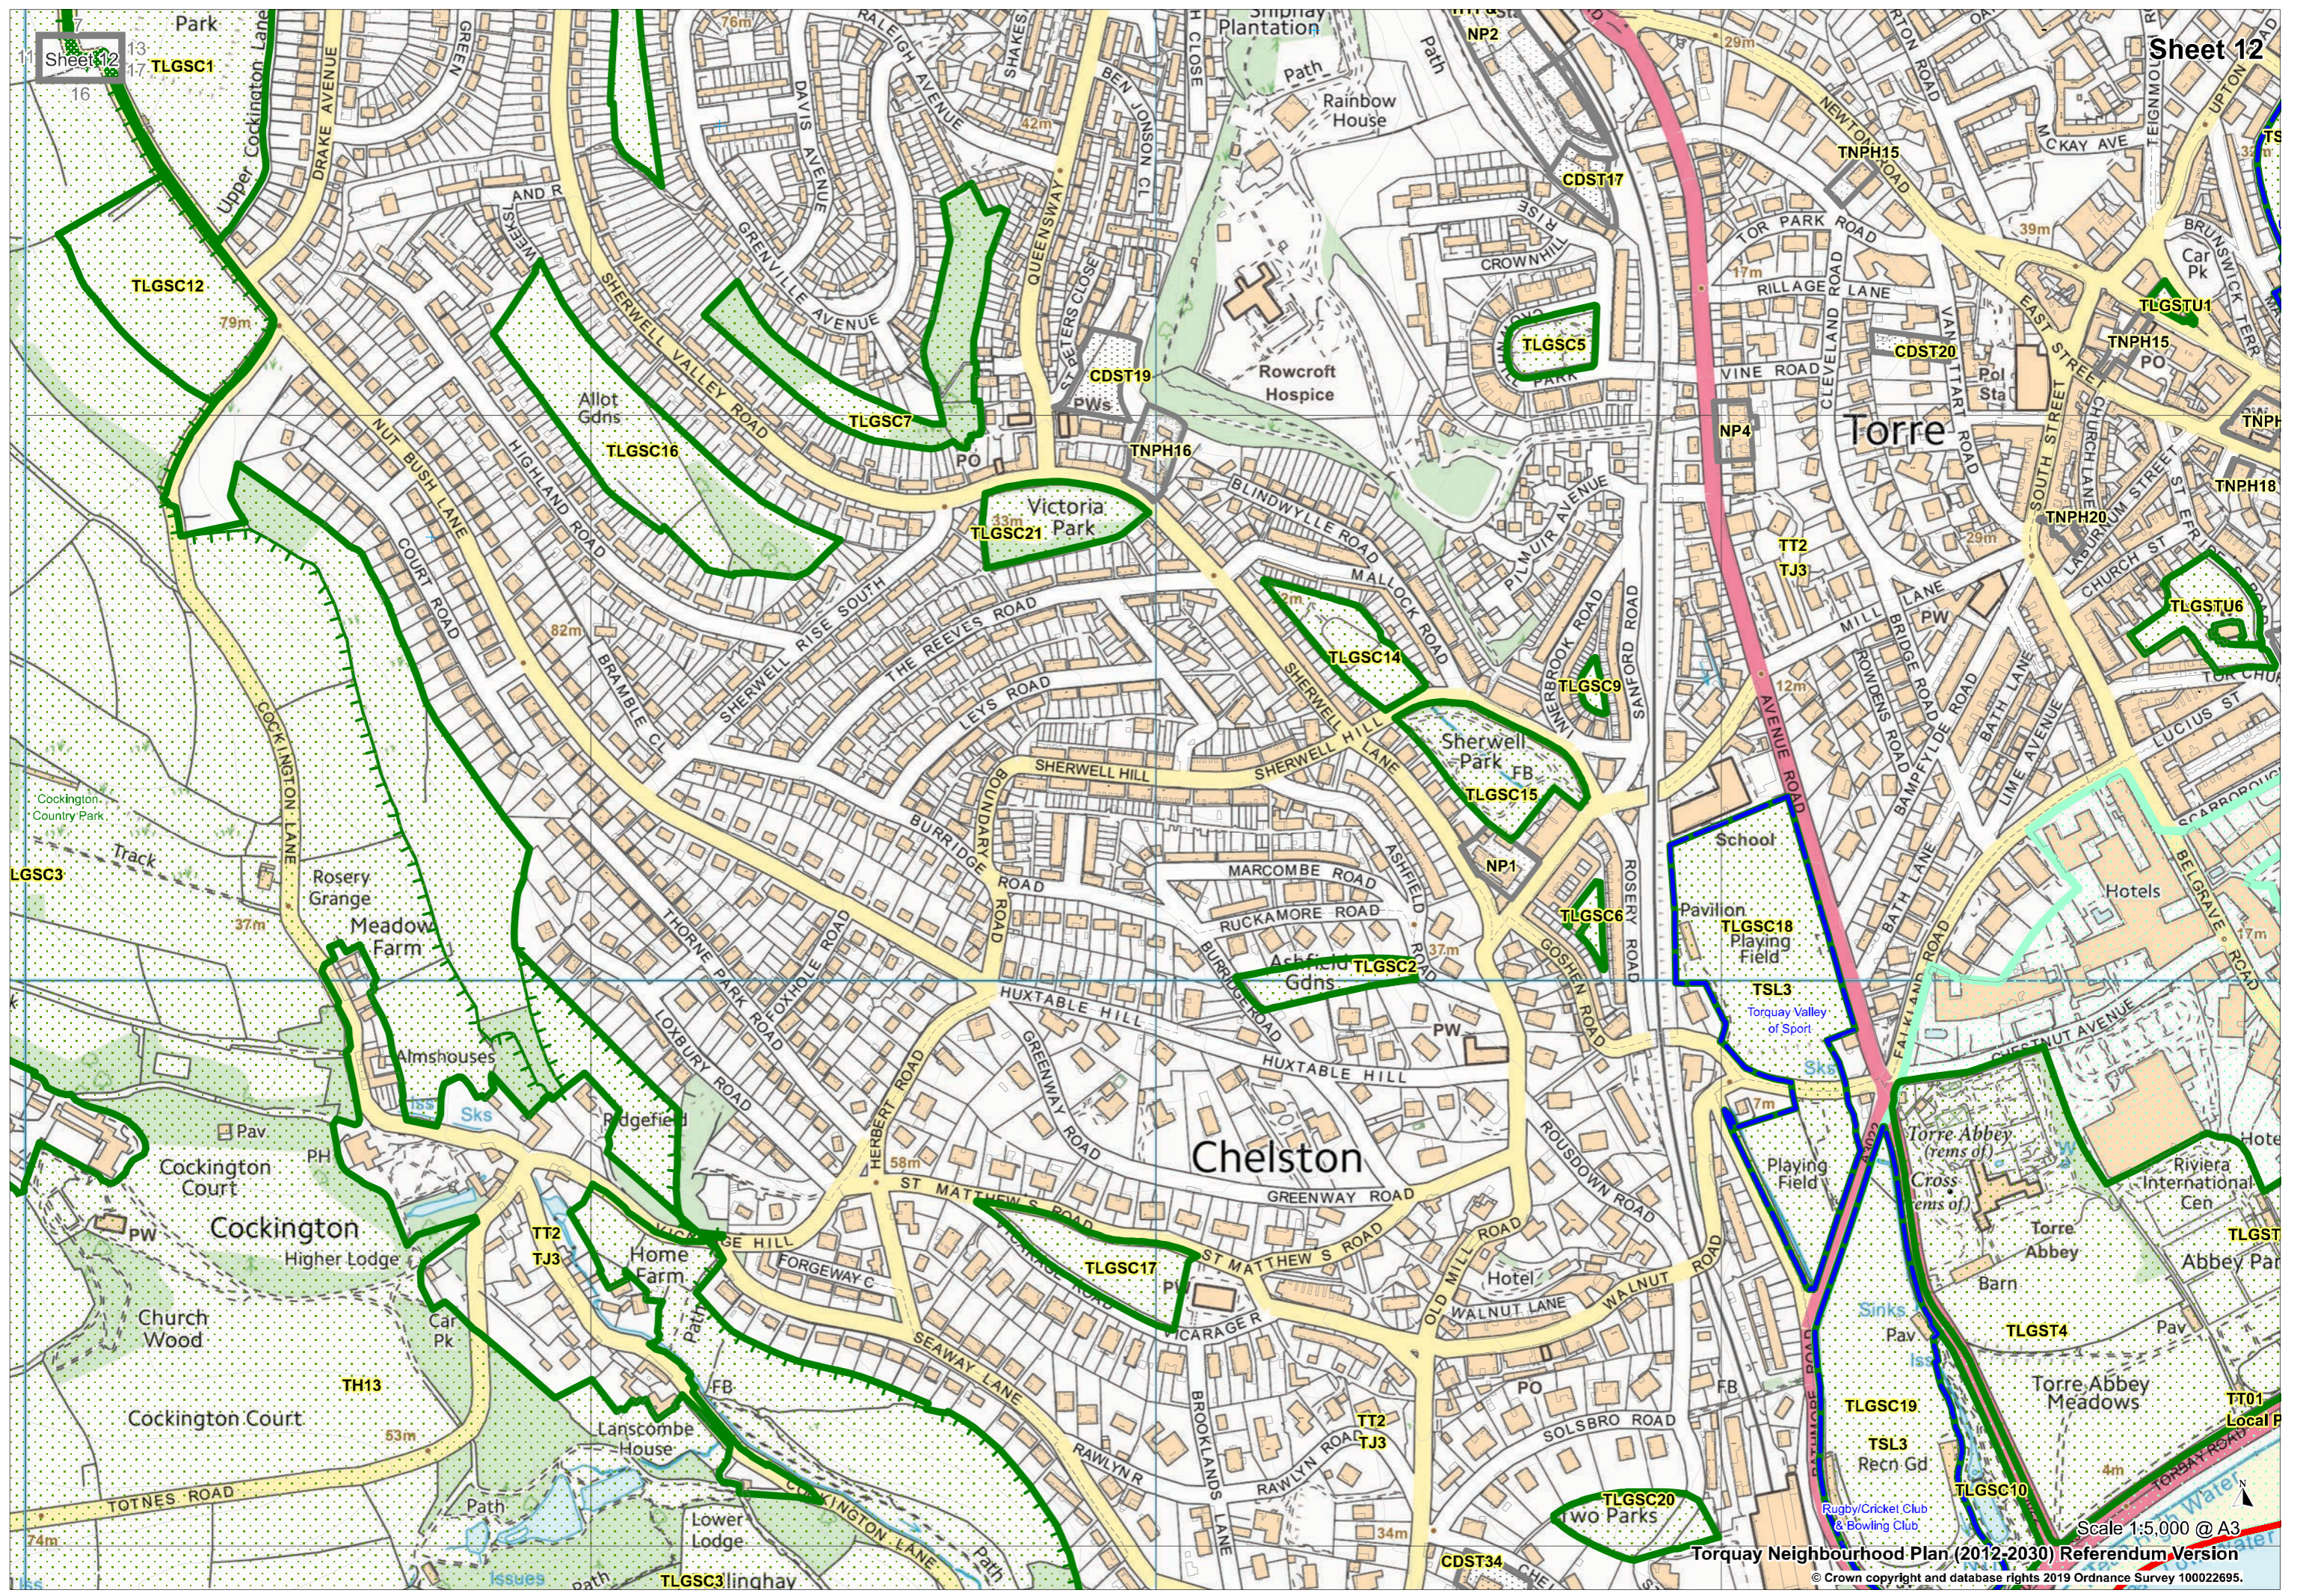

Scale 1:5,000 @ A3
Torquay Neighbourhood Plan (2012-2030) Referendum Version
© Crown copyright and database rights 2019 Ordnance Survey 100022695.

Sheet 13

Sheet 13

Local Plan CTIA (TO1.2)

Local Plan TC1 & TC2

Torquay Neighbourhood Plan (2012-2030) Referendum Version

Scale 1:5,000 @ A3
© Crown copyright and database rights 2019 Ordnance Survey 10002695.

TLGSC11

TLGSC23

TLGSC23

TORBAY

TORQUAY

Scale 1:5,000 @ A3

Torquay Neighbourhood Plan (2012-2030) Referendum Version

© Crown copyright and database rights 2019 Ordnance Survey 100022695.