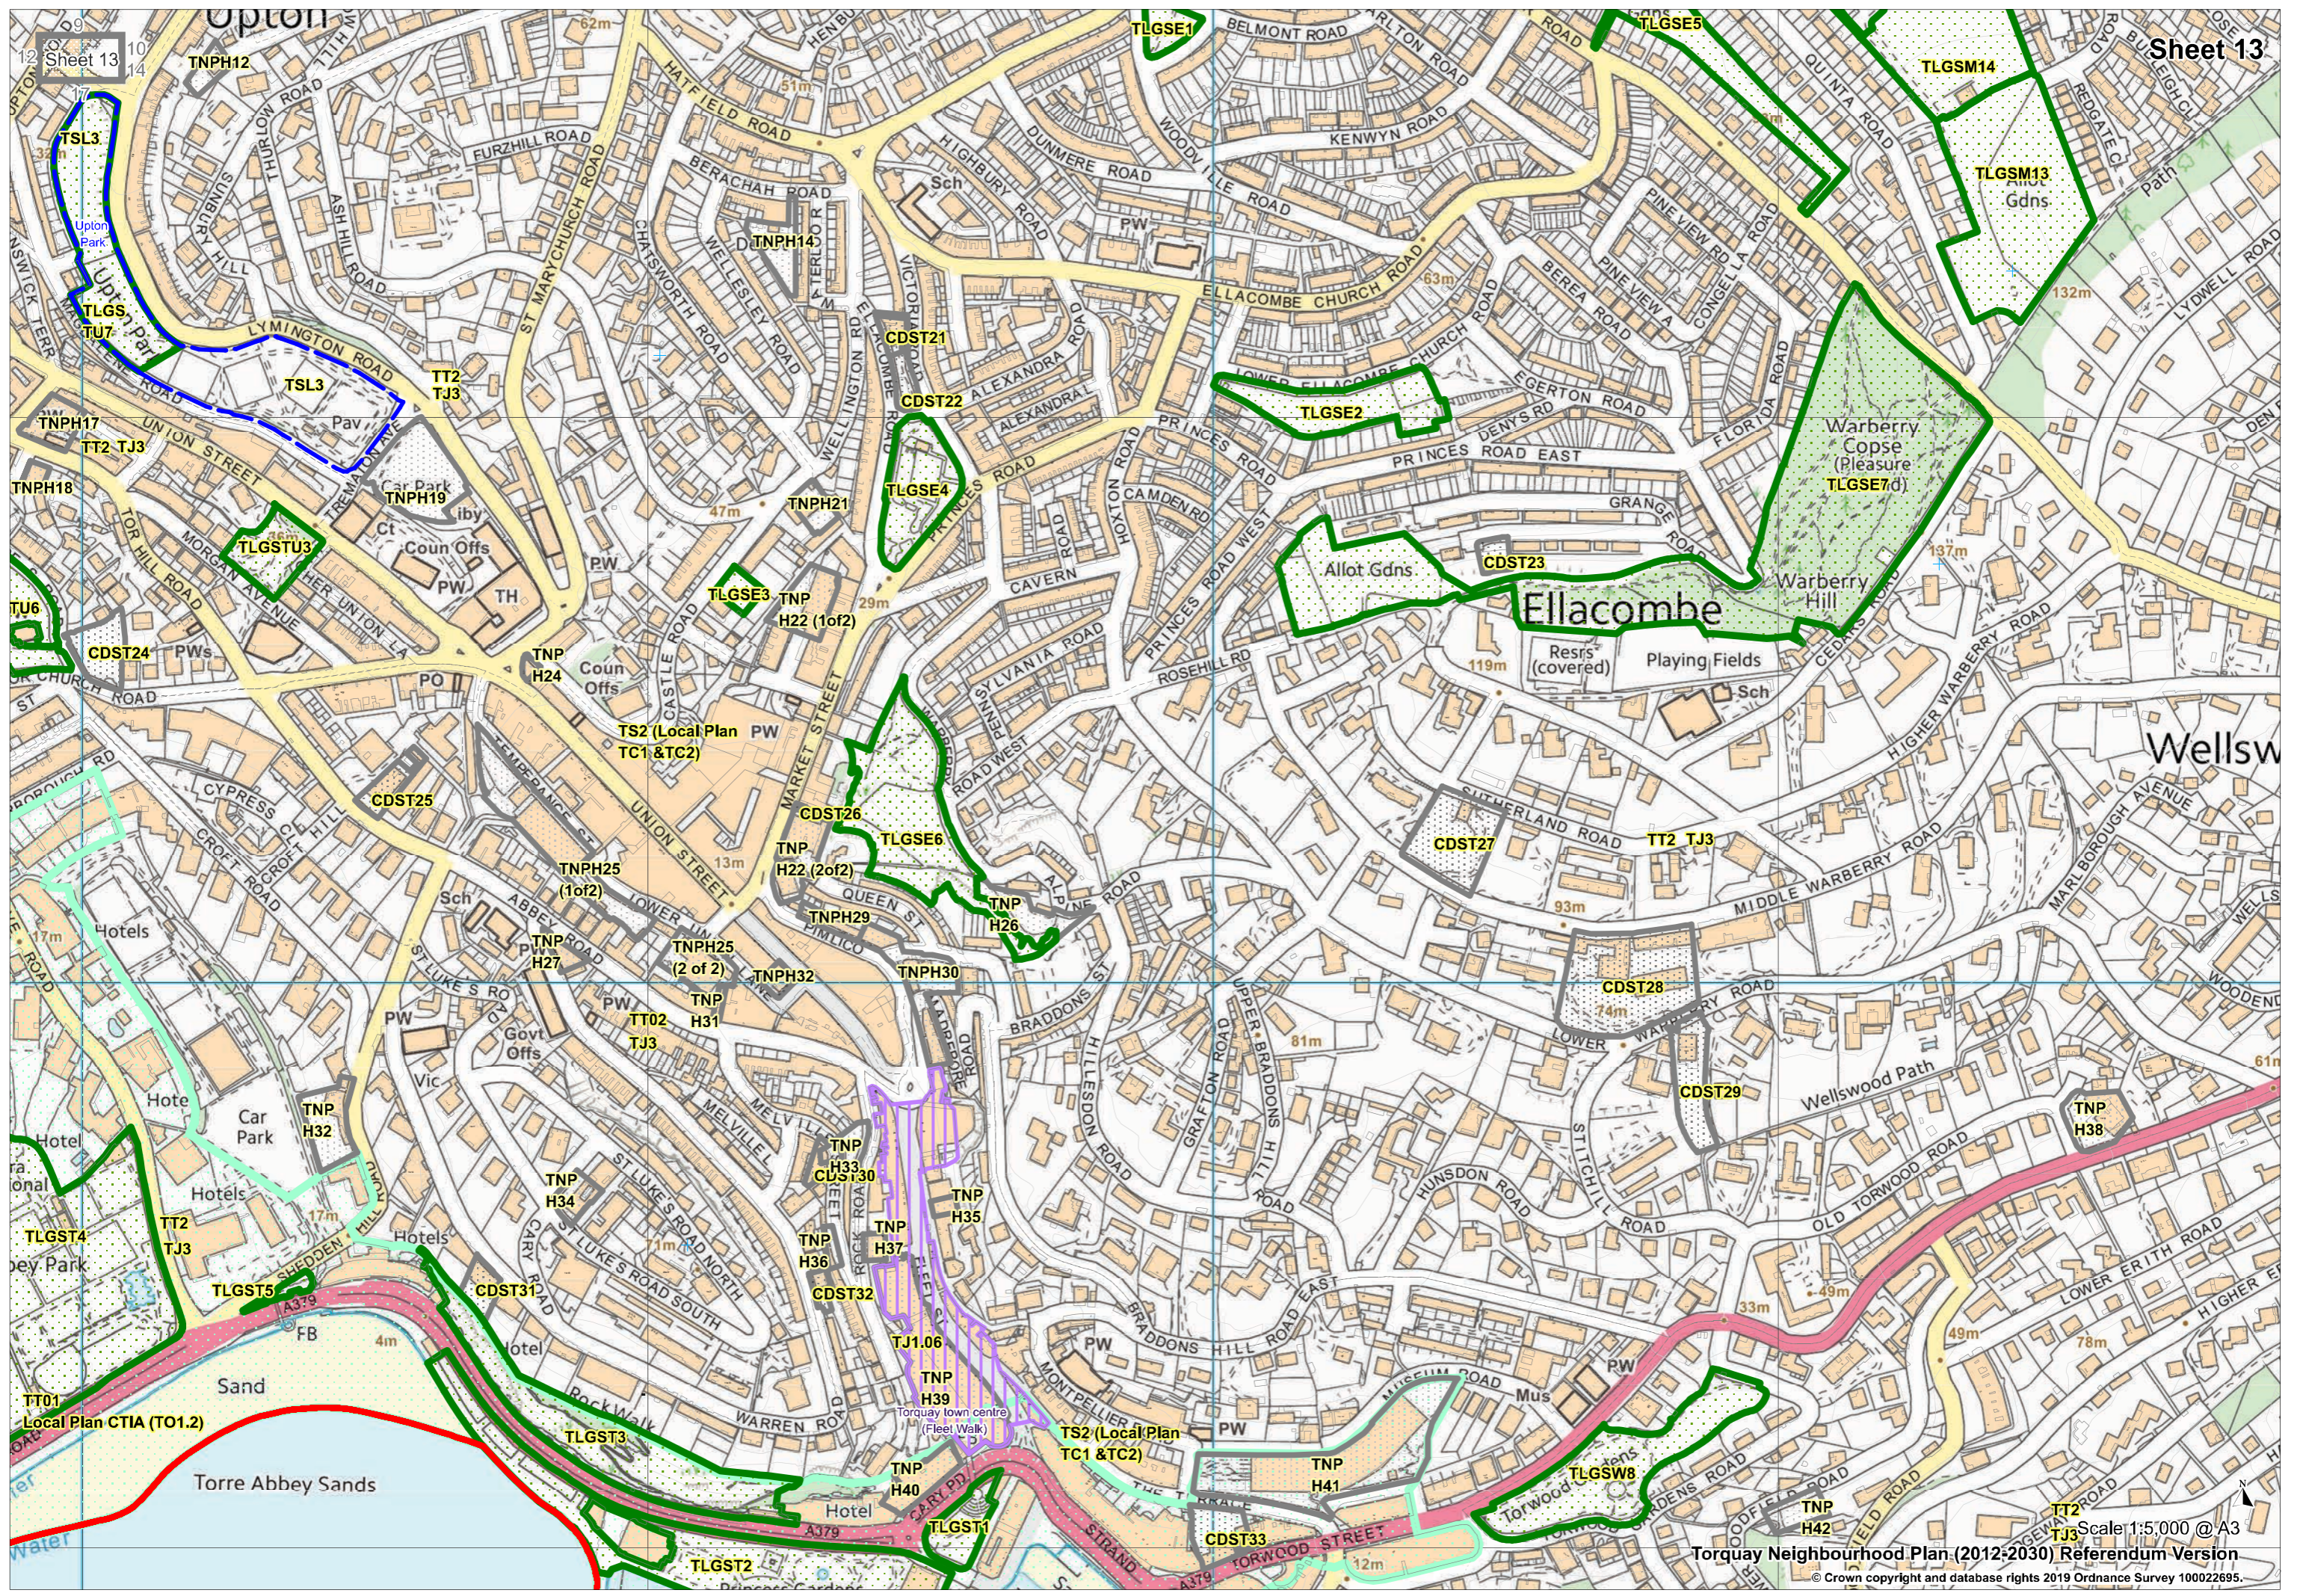

Scale 1:5,000 @ A3
Torquay Neighbourhood Plan (2012-2030) Referendum Version
© Crown copyright and database rights 2019 Ordnance Survey 100022695.

Sheet 13

Sheet 13

Local Plan CTIA (TO1.2)

Local Plan TC1 & TC2

Torquay Neighbourhood Plan (2012-2030) Referendum Version

Scale 1:5,000 @ A3
© Crown copyright and database rights 2019 Ordnance Survey 10002695.

TLGSC11

TLGSC23

TLGSC23

TORBAY

TORQUAY

Scale 1:5,000 @ A3

Torquay Neighbourhood Plan (2012-2030) Referendum Version

© Crown copyright and database rights 2019 Ordnance Survey 100022695.