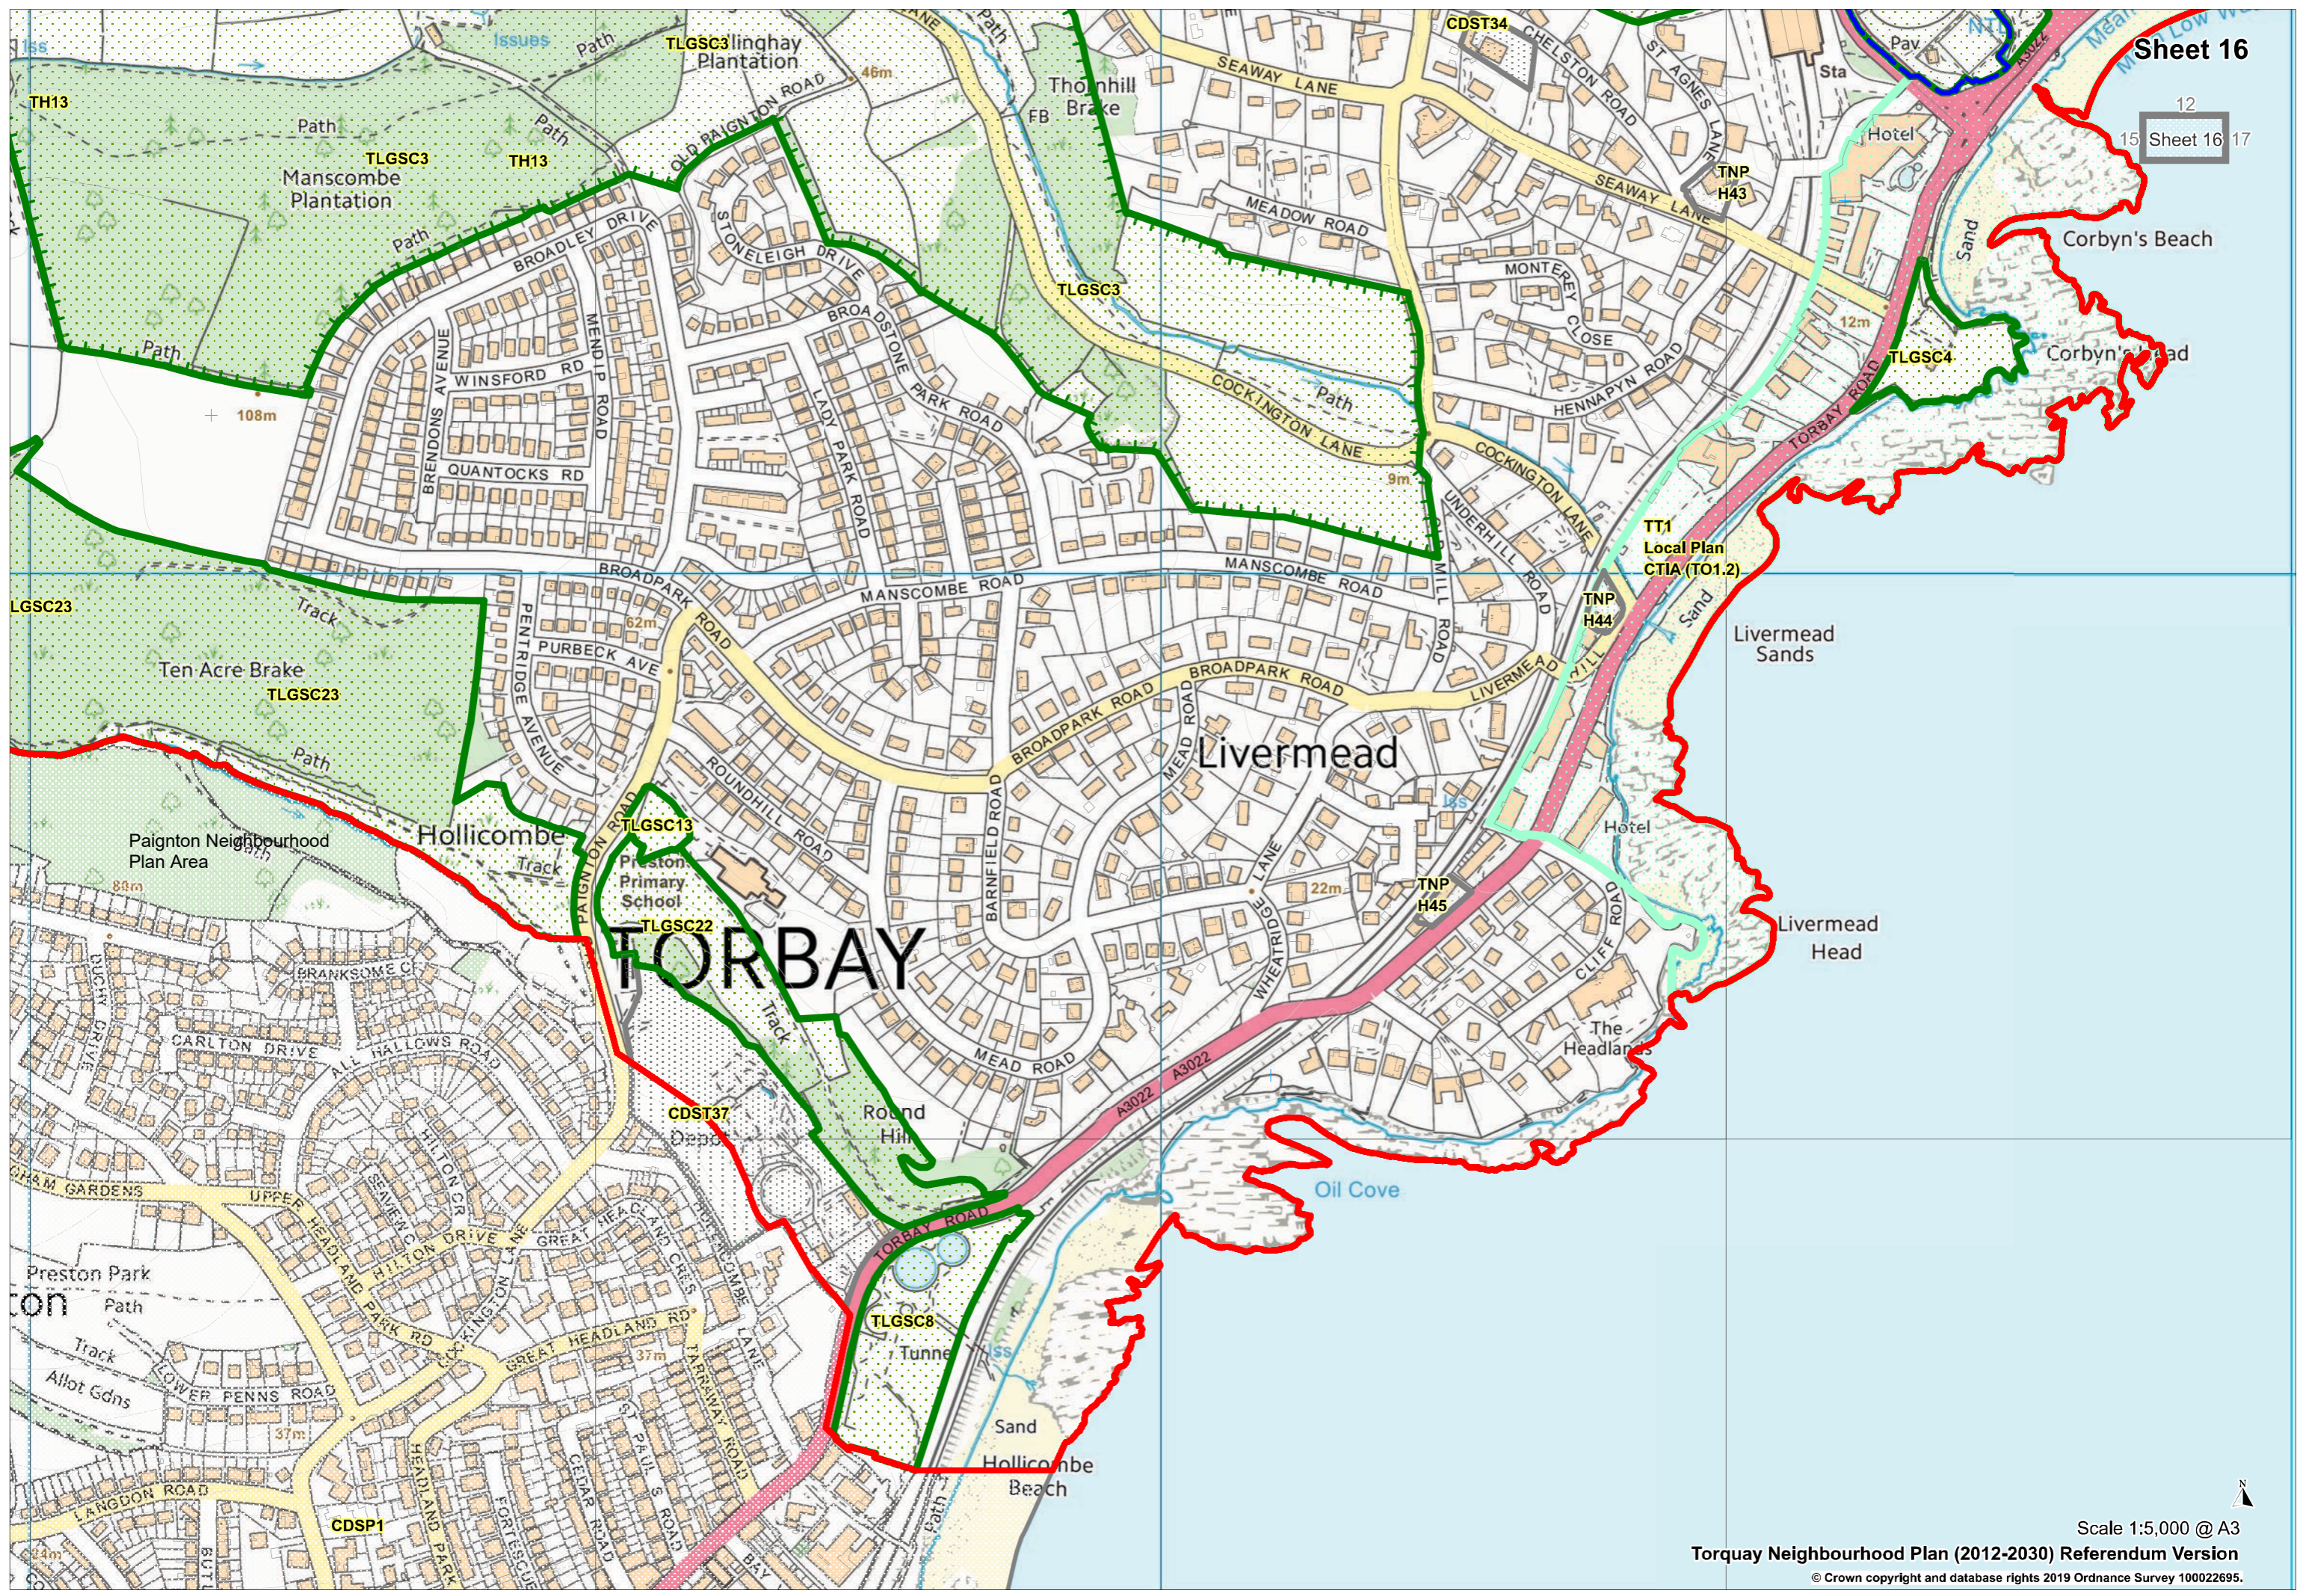

Torquay Neighbourhood Plan (2012-2030) Referendum Version

Scale 1:5,000 @ A3
© Crown copyright and database rights 2019 Ordnance Survey 10002695.

TLGSC11

TLGSC23

TLGSC23

TORBAY

TORQUAY

Scale 1:5,000 @ A3

Torquay Neighbourhood Plan (2012-2030) Referendum Version

© Crown copyright and database rights 2019 Ordnance Survey 100022695.