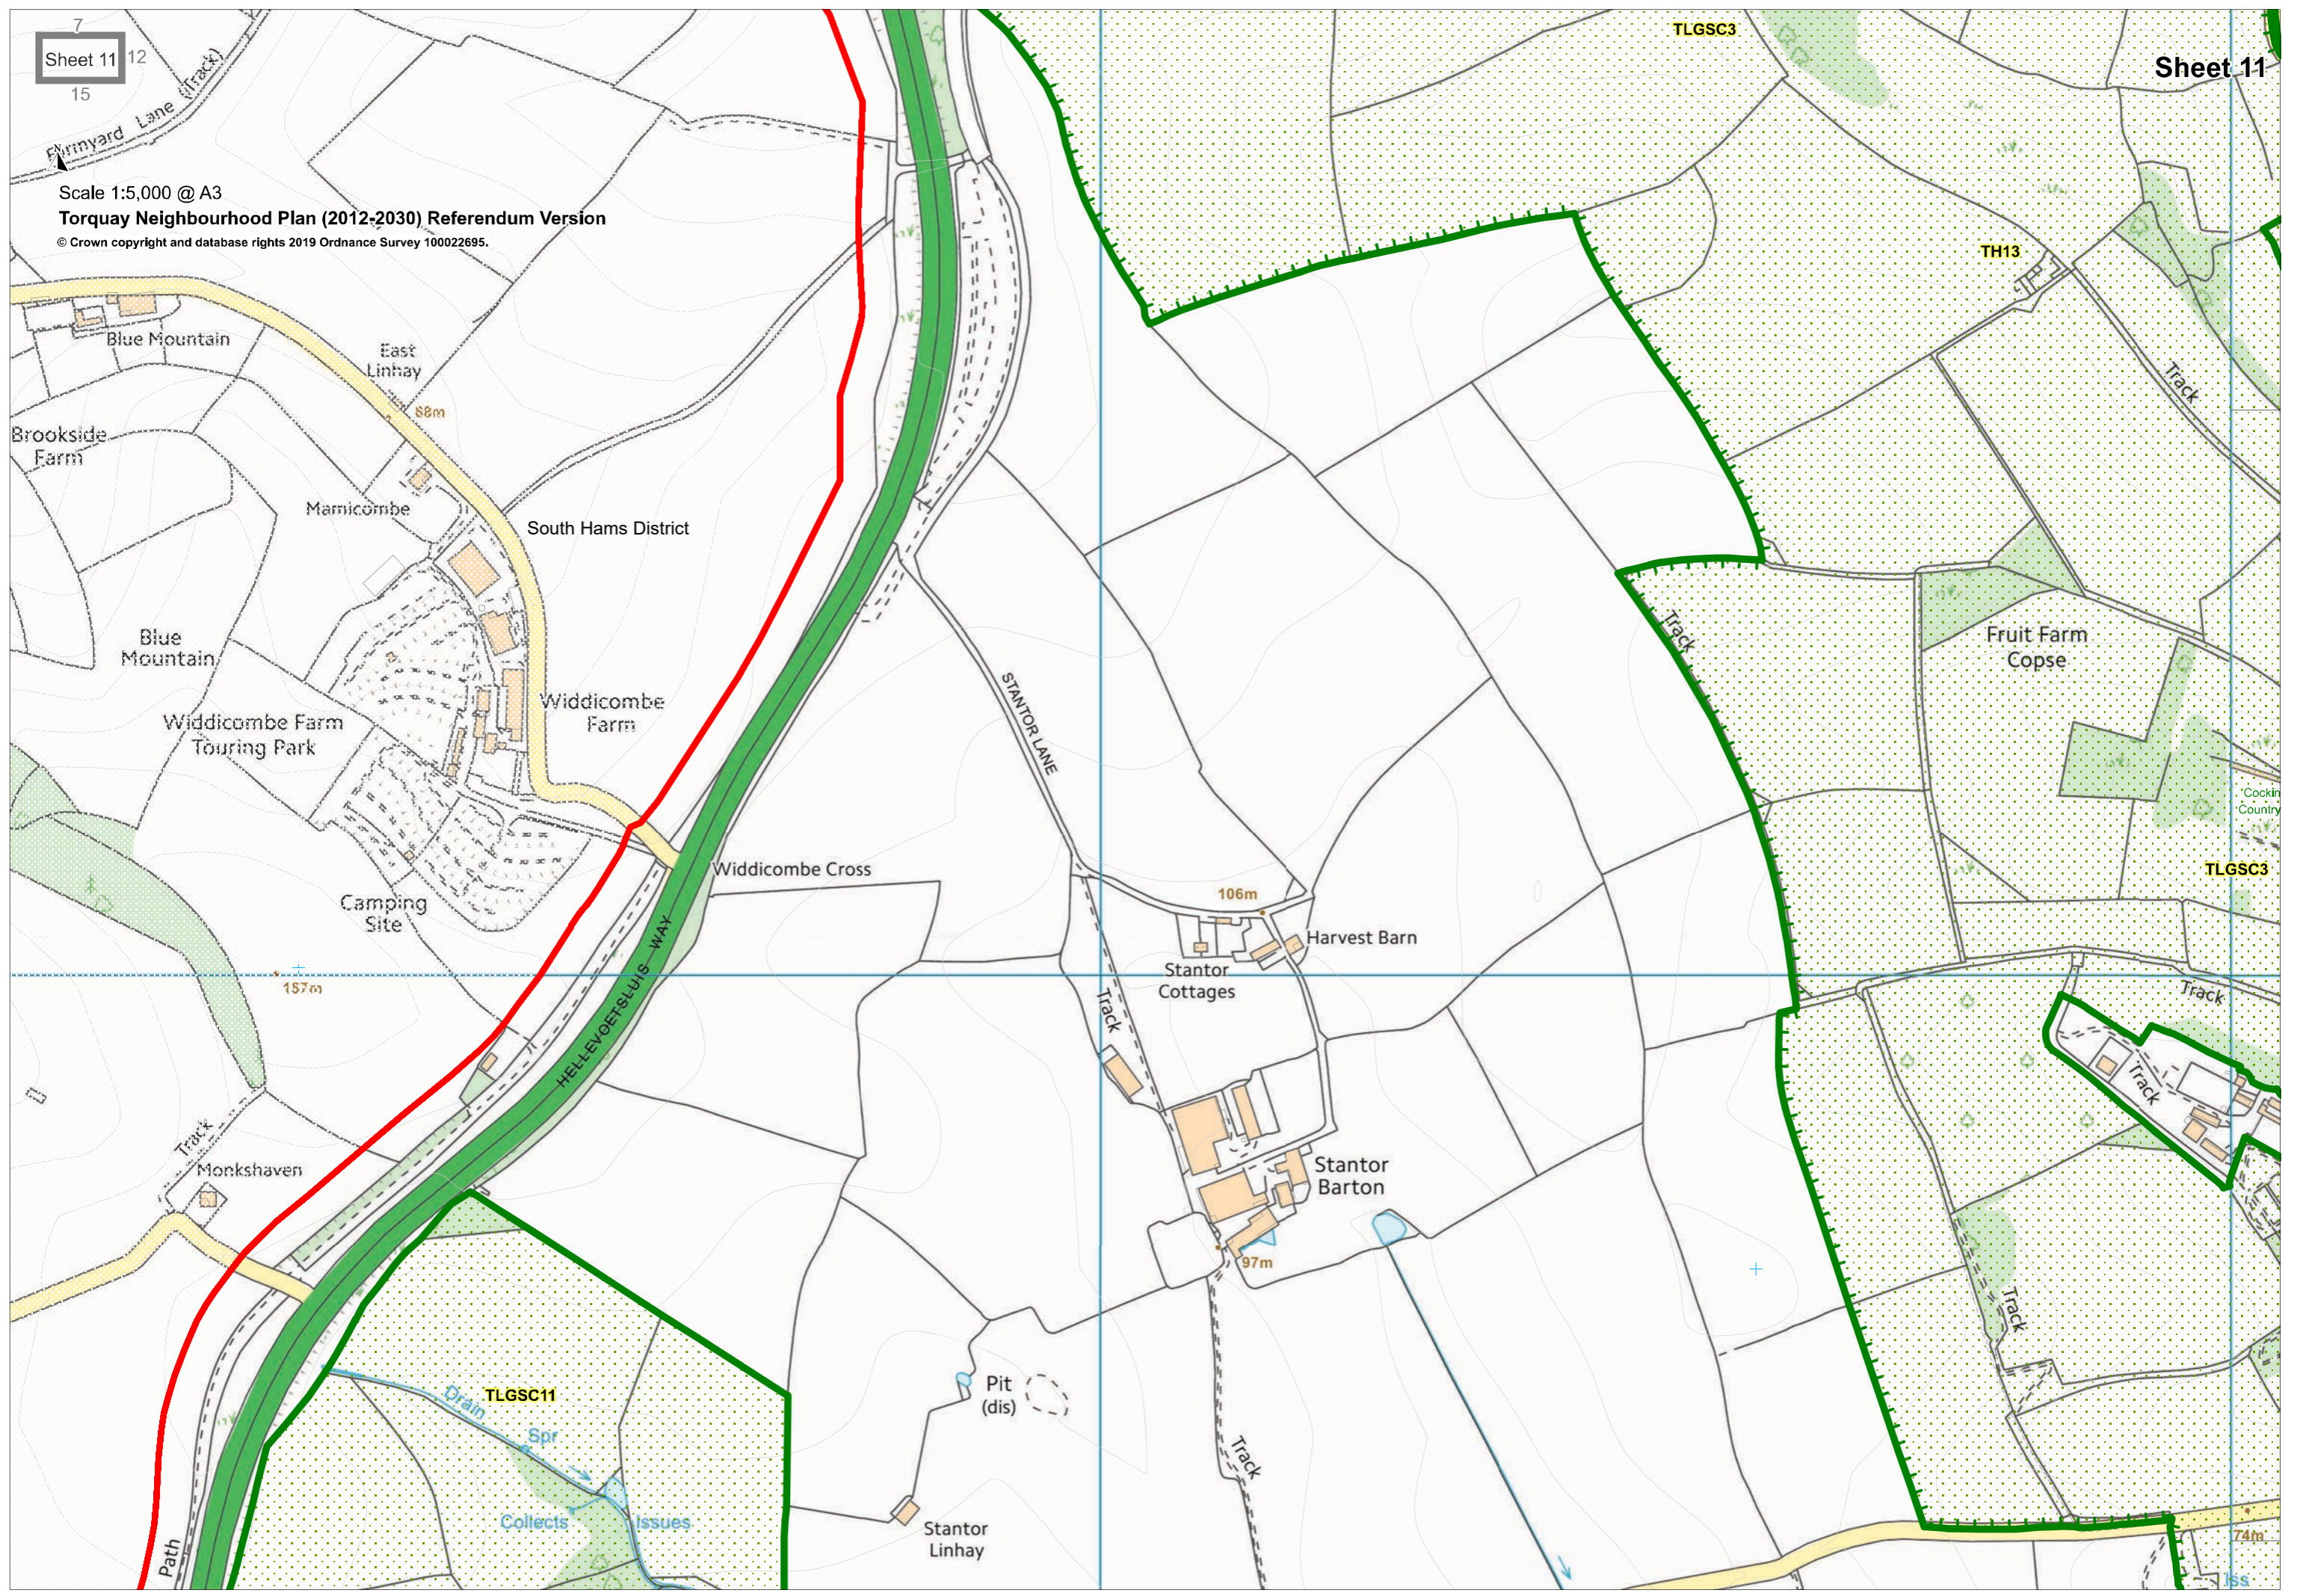

Scale 1:5,000 @ A3
Torquay Neighbourhood Plan (2012-2030) Referendum Version
© Crown copyright and database rights 2019 Ordnance Survey 100022695.

Sheet 13

Sheet 13

Local Plan CTIA (TO1.2)

Local Plan TC1 & TC2

Torquay Neighbourhood Plan (2012-2030) Referendum Version

Scale 1:5,000 @ A3
© Crown copyright and database rights 2019 Ordnance Survey 10002695.

TLGSC11

TLGSC23

TLGSC23

TORBAY

TORQUAY

Scale 1:5,000 @ A3

Torquay Neighbourhood Plan (2012-2030) Referendum Version

© Crown copyright and database rights 2019 Ordnance Survey 100022695.