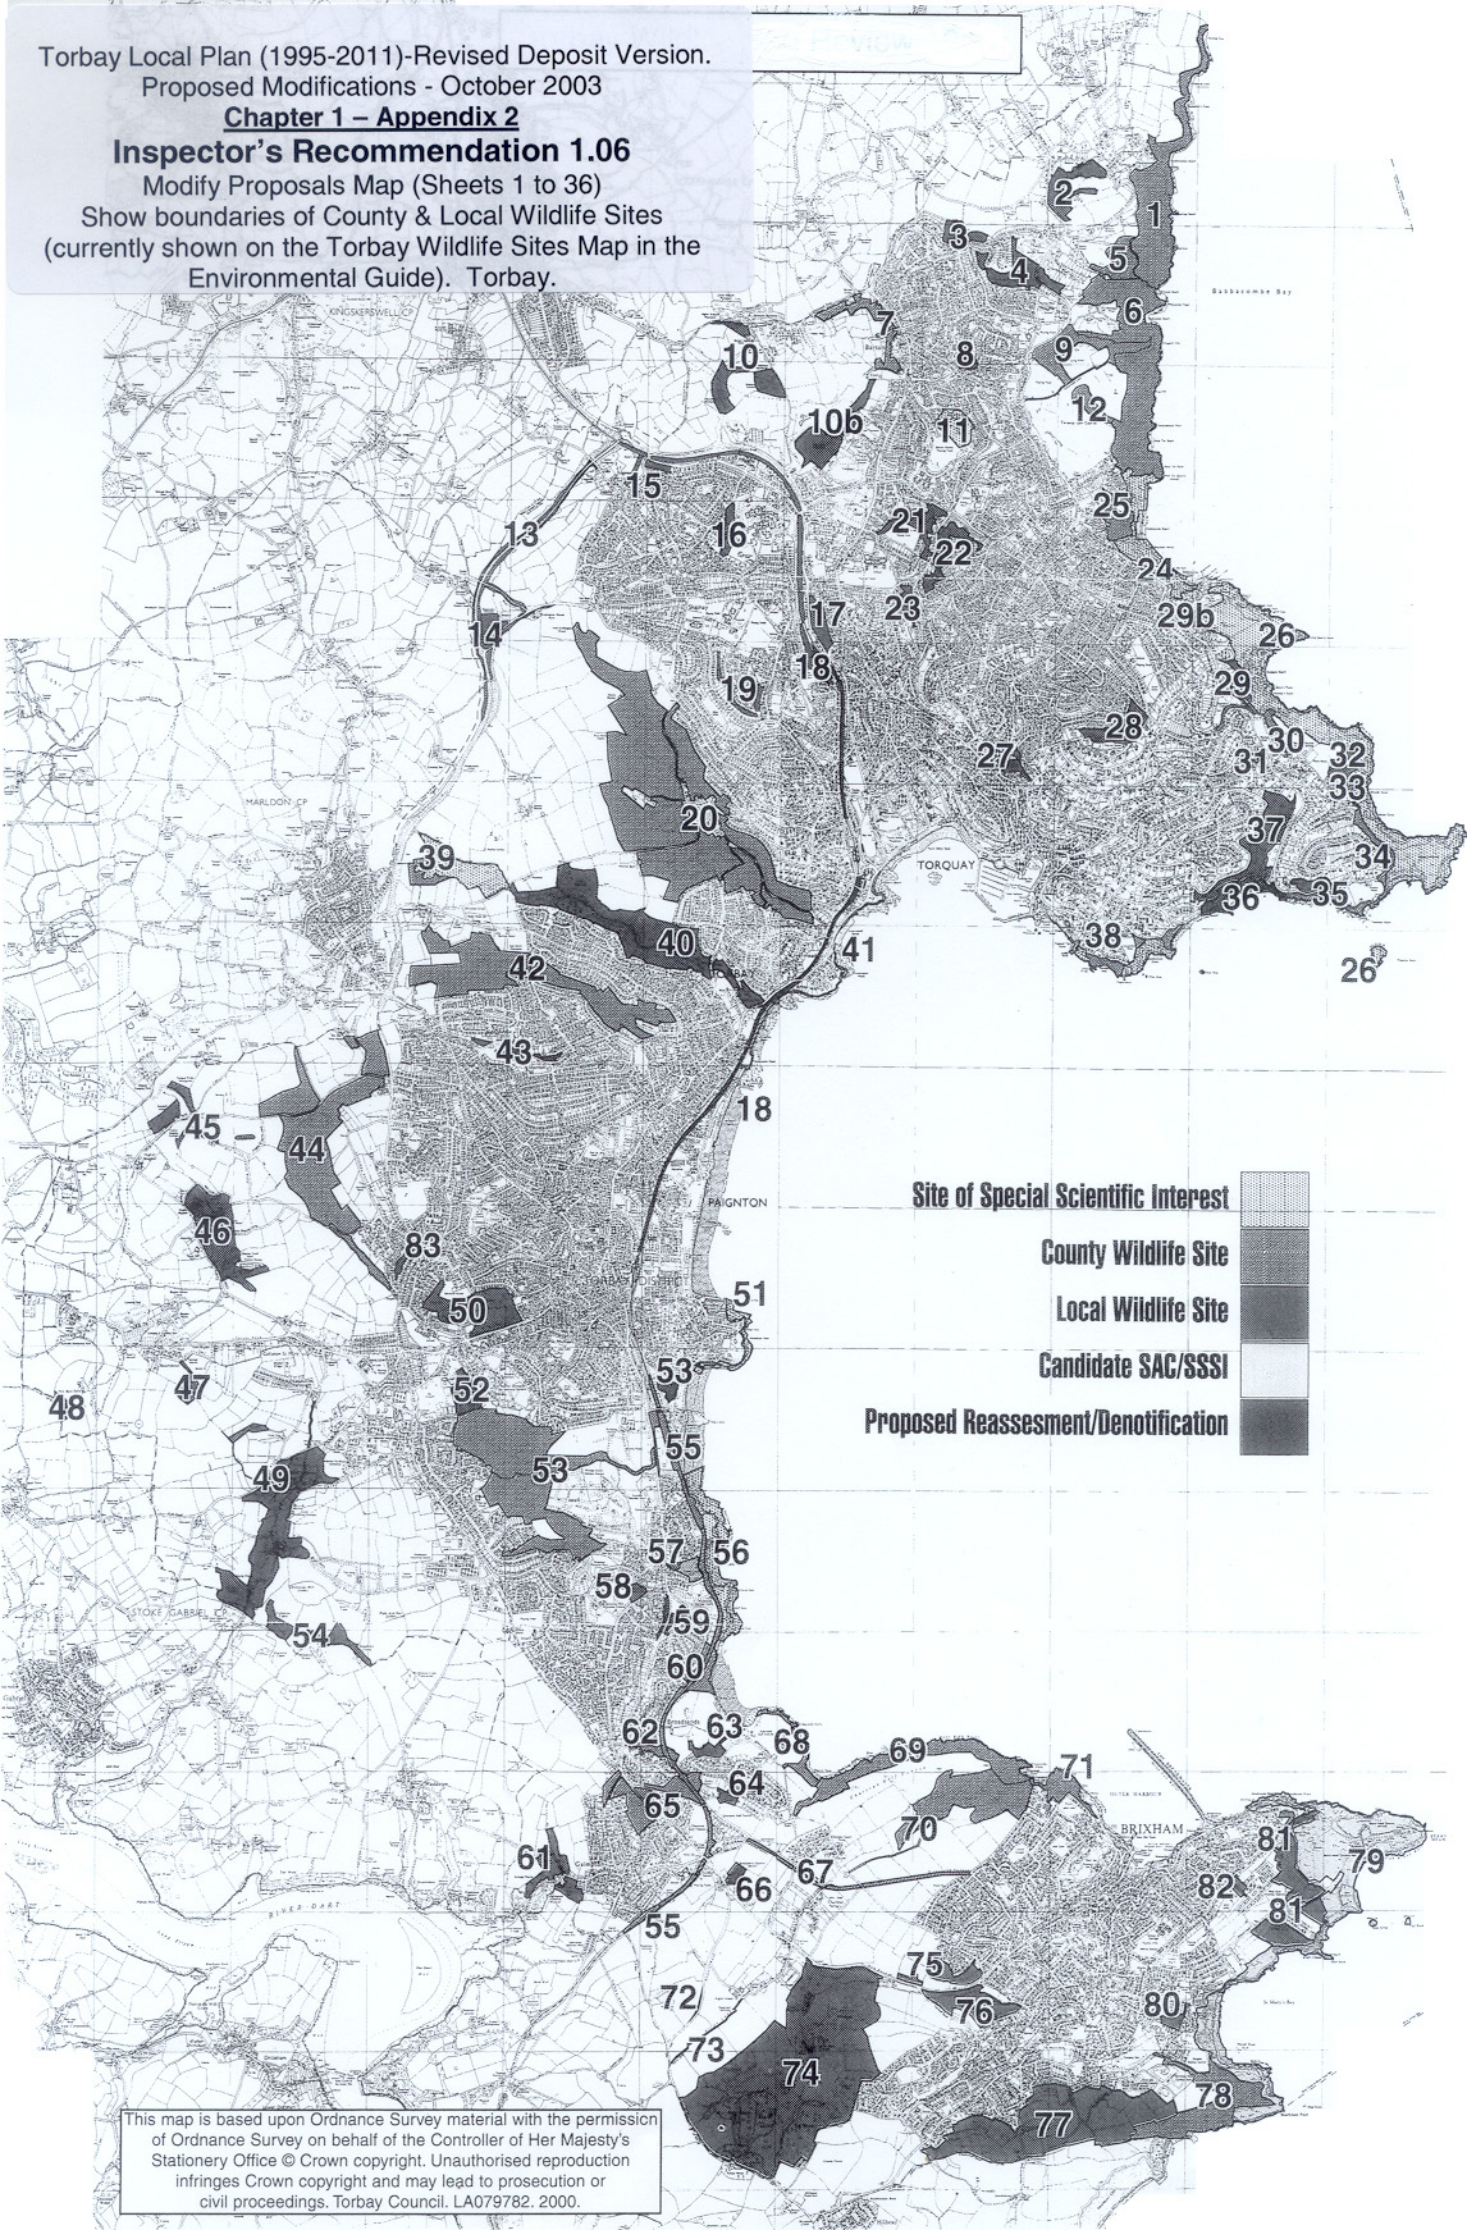

Chapter 1 – Appendix 2

Inspector's Recommendation 1.06

Modify Proposals Map (Sheets 1 to 36)
Show boundaries of County & Local Wildlife Sites
(currently shown on the Torbay Wildlife Sites Map in the
Environmental Guide). Torbay.

- Site of Special Scientific Interest
- County Wildlife Site
- Local Wildlife Site
- Candidate SAC/SSSI
- Proposed Reassessment/Denotification

This map is based upon Ordnance Survey material with the permission of Ordnance Survey on behalf of the Controller of Her Majesty's Stationary Office © Crown copyright. Unauthorised reproduction infringes Crown copyright and may lead to prosecution or civil proceedings. Torbay Council. LA079782. 2000.