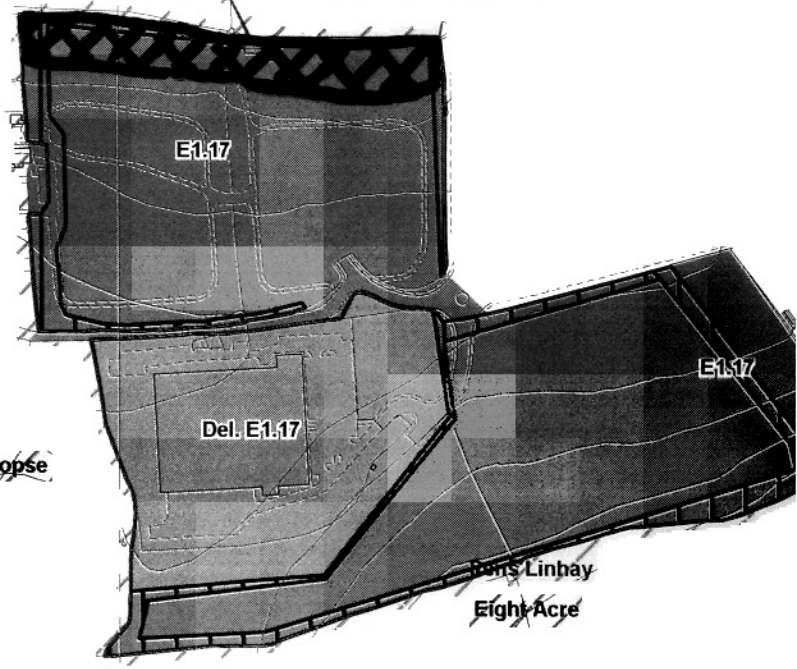

EXTEND STRATEGIC LANDSCAPING SOUTH BETWEEN 70M AND 65M CONTOURS

Highings Hill
Way

Torbay Local Plan (1995-2011)-Revised Deposit Version.
Proposed Modifications - October 2003

Chapter 4- Appendix 2

Inspector's Recommendation 4.26

Modify Proposals Map (Sheet 26)

Show broader area of strategic planting along northern boundary of camp site field (E1.17).

Long Road, Paignton.