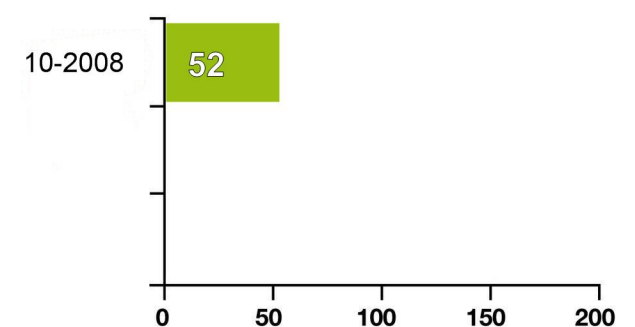

Technical information

This tells you technical information about how energy is used in this building. Consumption data based on Estimated

Main heating fuel: Natural Gas
Building Environment: Heating and Natural Ventilation
Total useful floor area (m²): 2400
Asset Rating: 0

	Heating	Electrical
Annual Energy Use (kWh/m²/year)	74	46
Typical Energy Use (kWh/m²/year)	186	73
Energy from renewables	0%	0%

Administrative information

This is a Display Energy Certificate as defined in SI 2007/991 as amended.

Assessment Software: ORCALC V1-05-00
Property Reference: 720561460000
Assessor Name: Selvakumar Samiyappan
Assessor Number: LCEA060014
Accreditation Scheme: CIBSE Certification Limited
Employer/Trading Name: Energy Auditing Agency Limited
Employer/Trading Address: 34, The Forum, Rockingham Drive, Linfordwood East, Milton Keynes
Issue Date: 14-09-2008
Nominated Date: 01-10-2008
Valid Until: 30-09-2009
Related Party Disclosure: N/A

Recommendations for improving the energy efficiency of the building are contained in the accompanying Advisory Report.