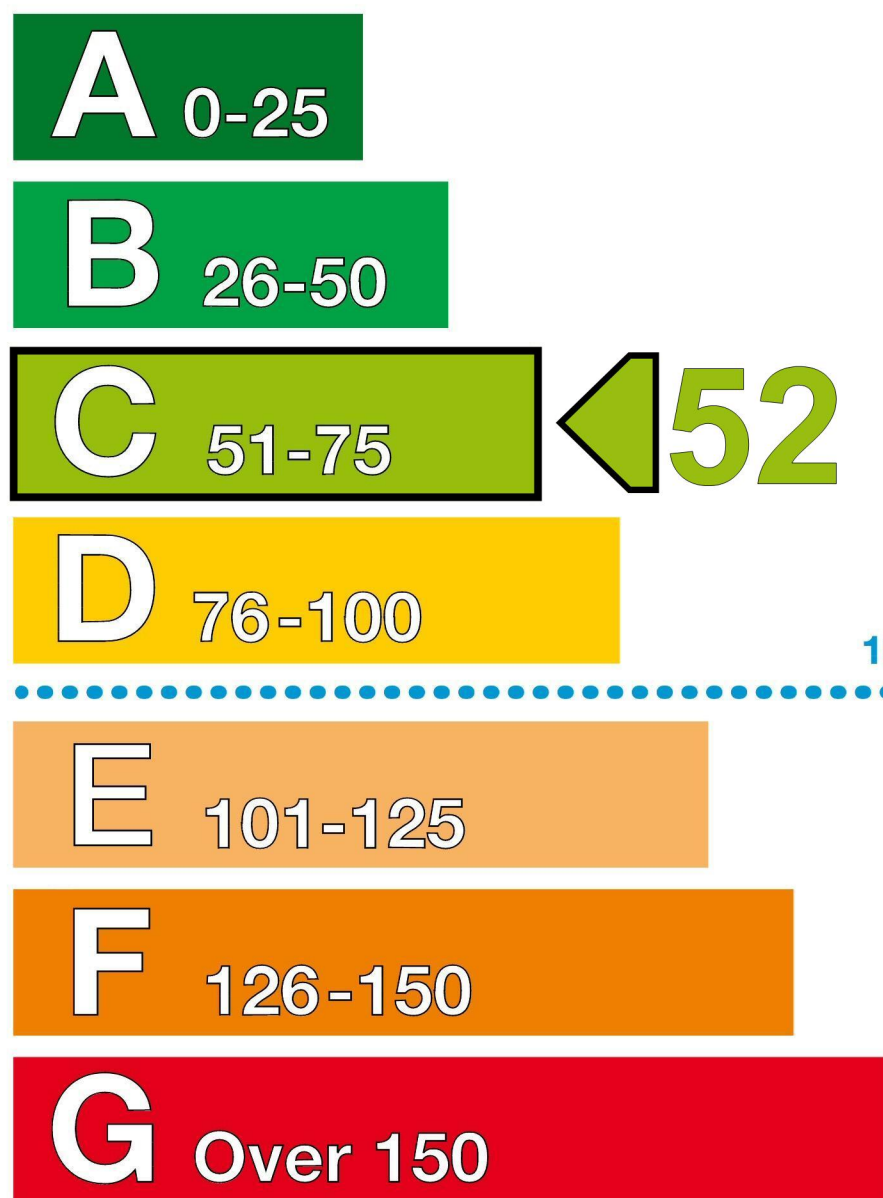

Display Energy Certificate

How efficiently is this building being used?

Torbay Council
Torquay Central Library, Lymington Road
TORQUAY
TQ1 3DT

Certificate Reference Number:
0970-0118-6500-2400-6092

This certificate indicates how much energy is being used to operate this building. The operational rating is based on meter readings of all the energy actually used in the building. It is compared to a benchmark that represents performance indicative of all buildings of this type. There is more advice on how to interpret this information on the Government's website www.communities.gov.uk/epbd.

Energy Performance Operational Rating

This tells you how efficiently energy has been used in the building. The numbers do not represent actual units of energy consumed; they represent comparative energy efficiency. 100 would be typical for this kind of building.

More energy efficient

Less energy efficient