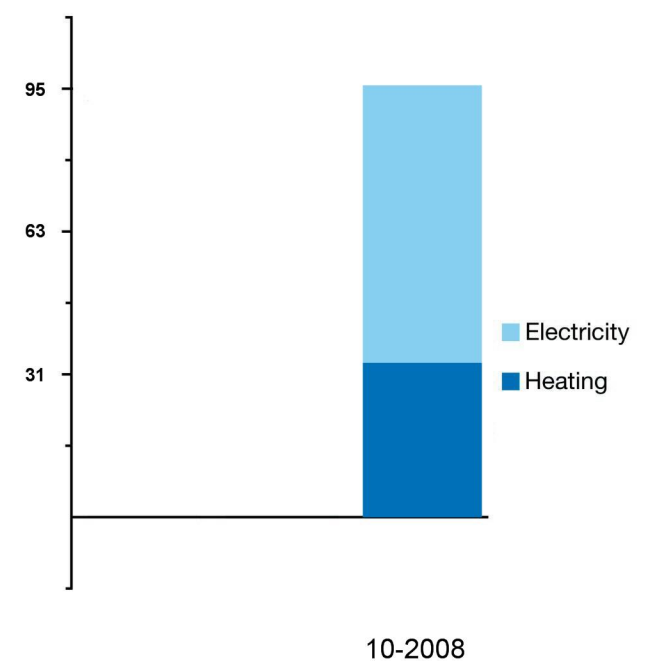

Total CO₂ Emissions

This tells you how much carbon dioxide the building emits. It shows tonnes per year of CO₂.

Previous Operational Ratings

This tells you how efficiently energy has been used in this building over the last three accounting periods