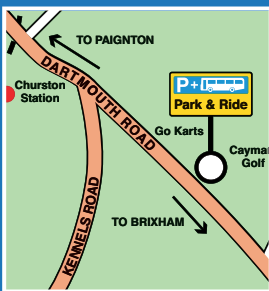

Cost

£1.50 per adult, £1.00 per child, £3.50 family ticket, dog ticket 50p.