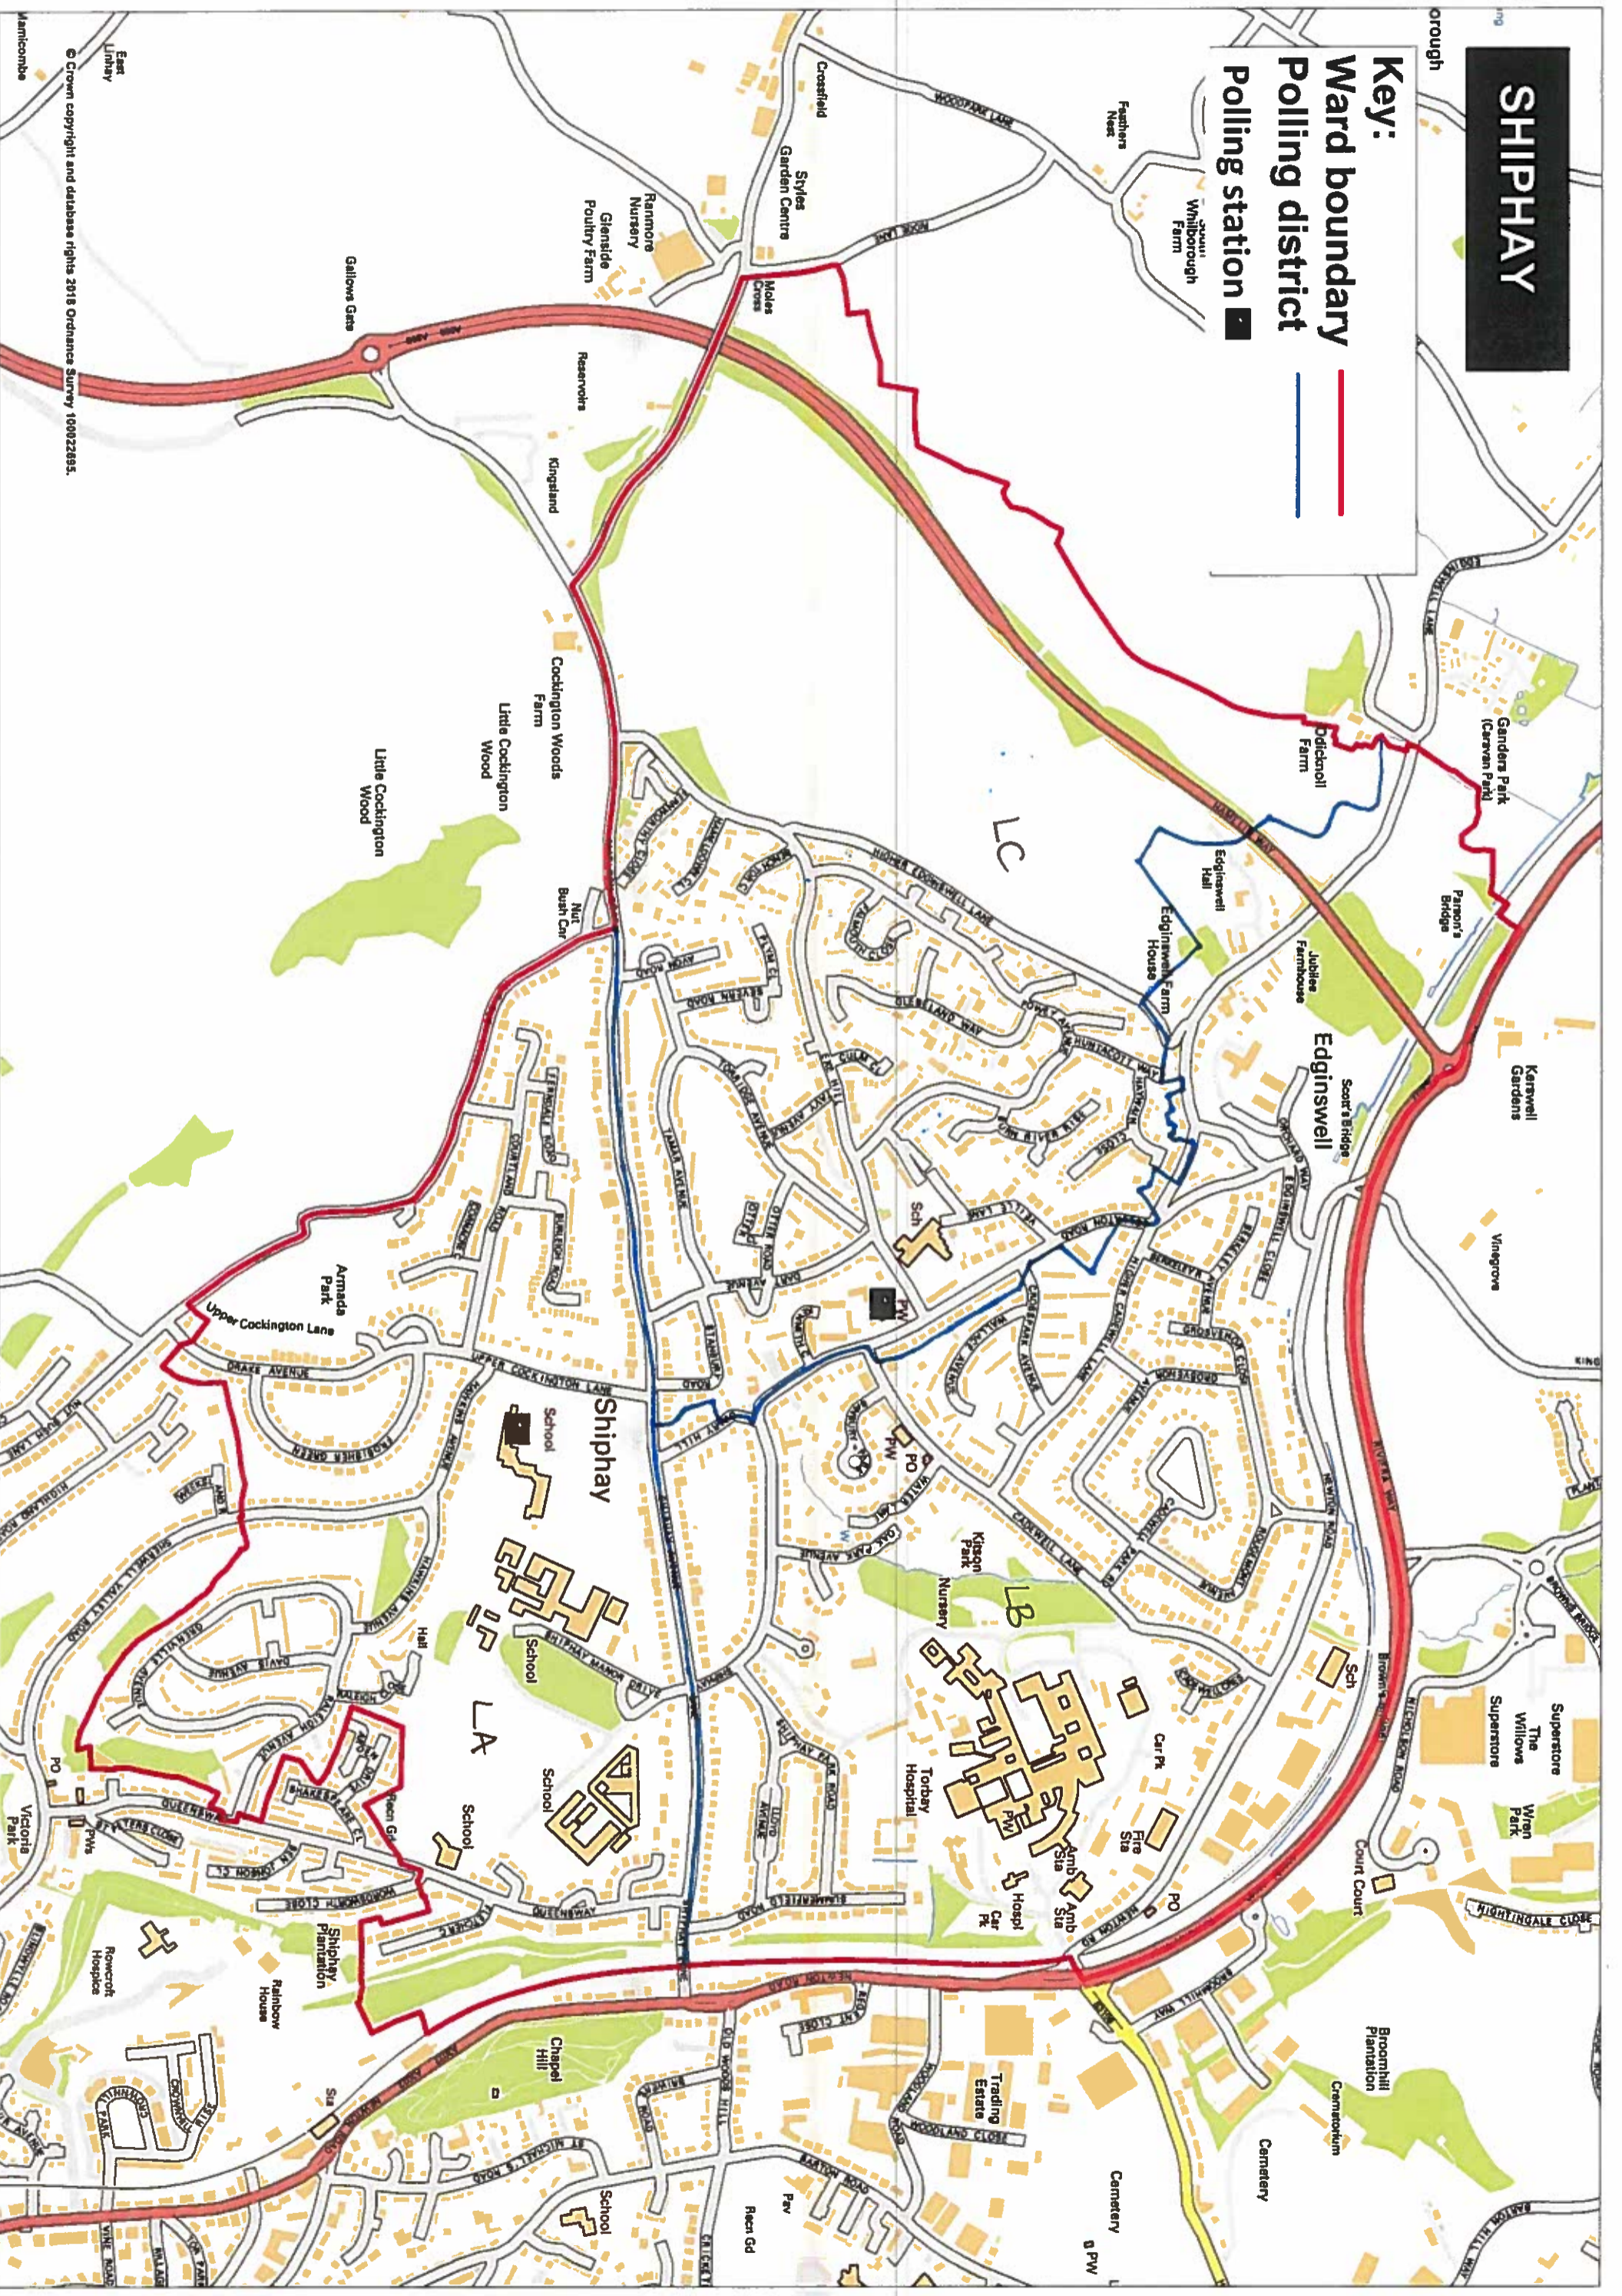

SHIPHAY

Key:

- Ward boundary
- Polling district
- Polling station

© Crown copyright and database rights 2018 Ordnance Survey 100022895.