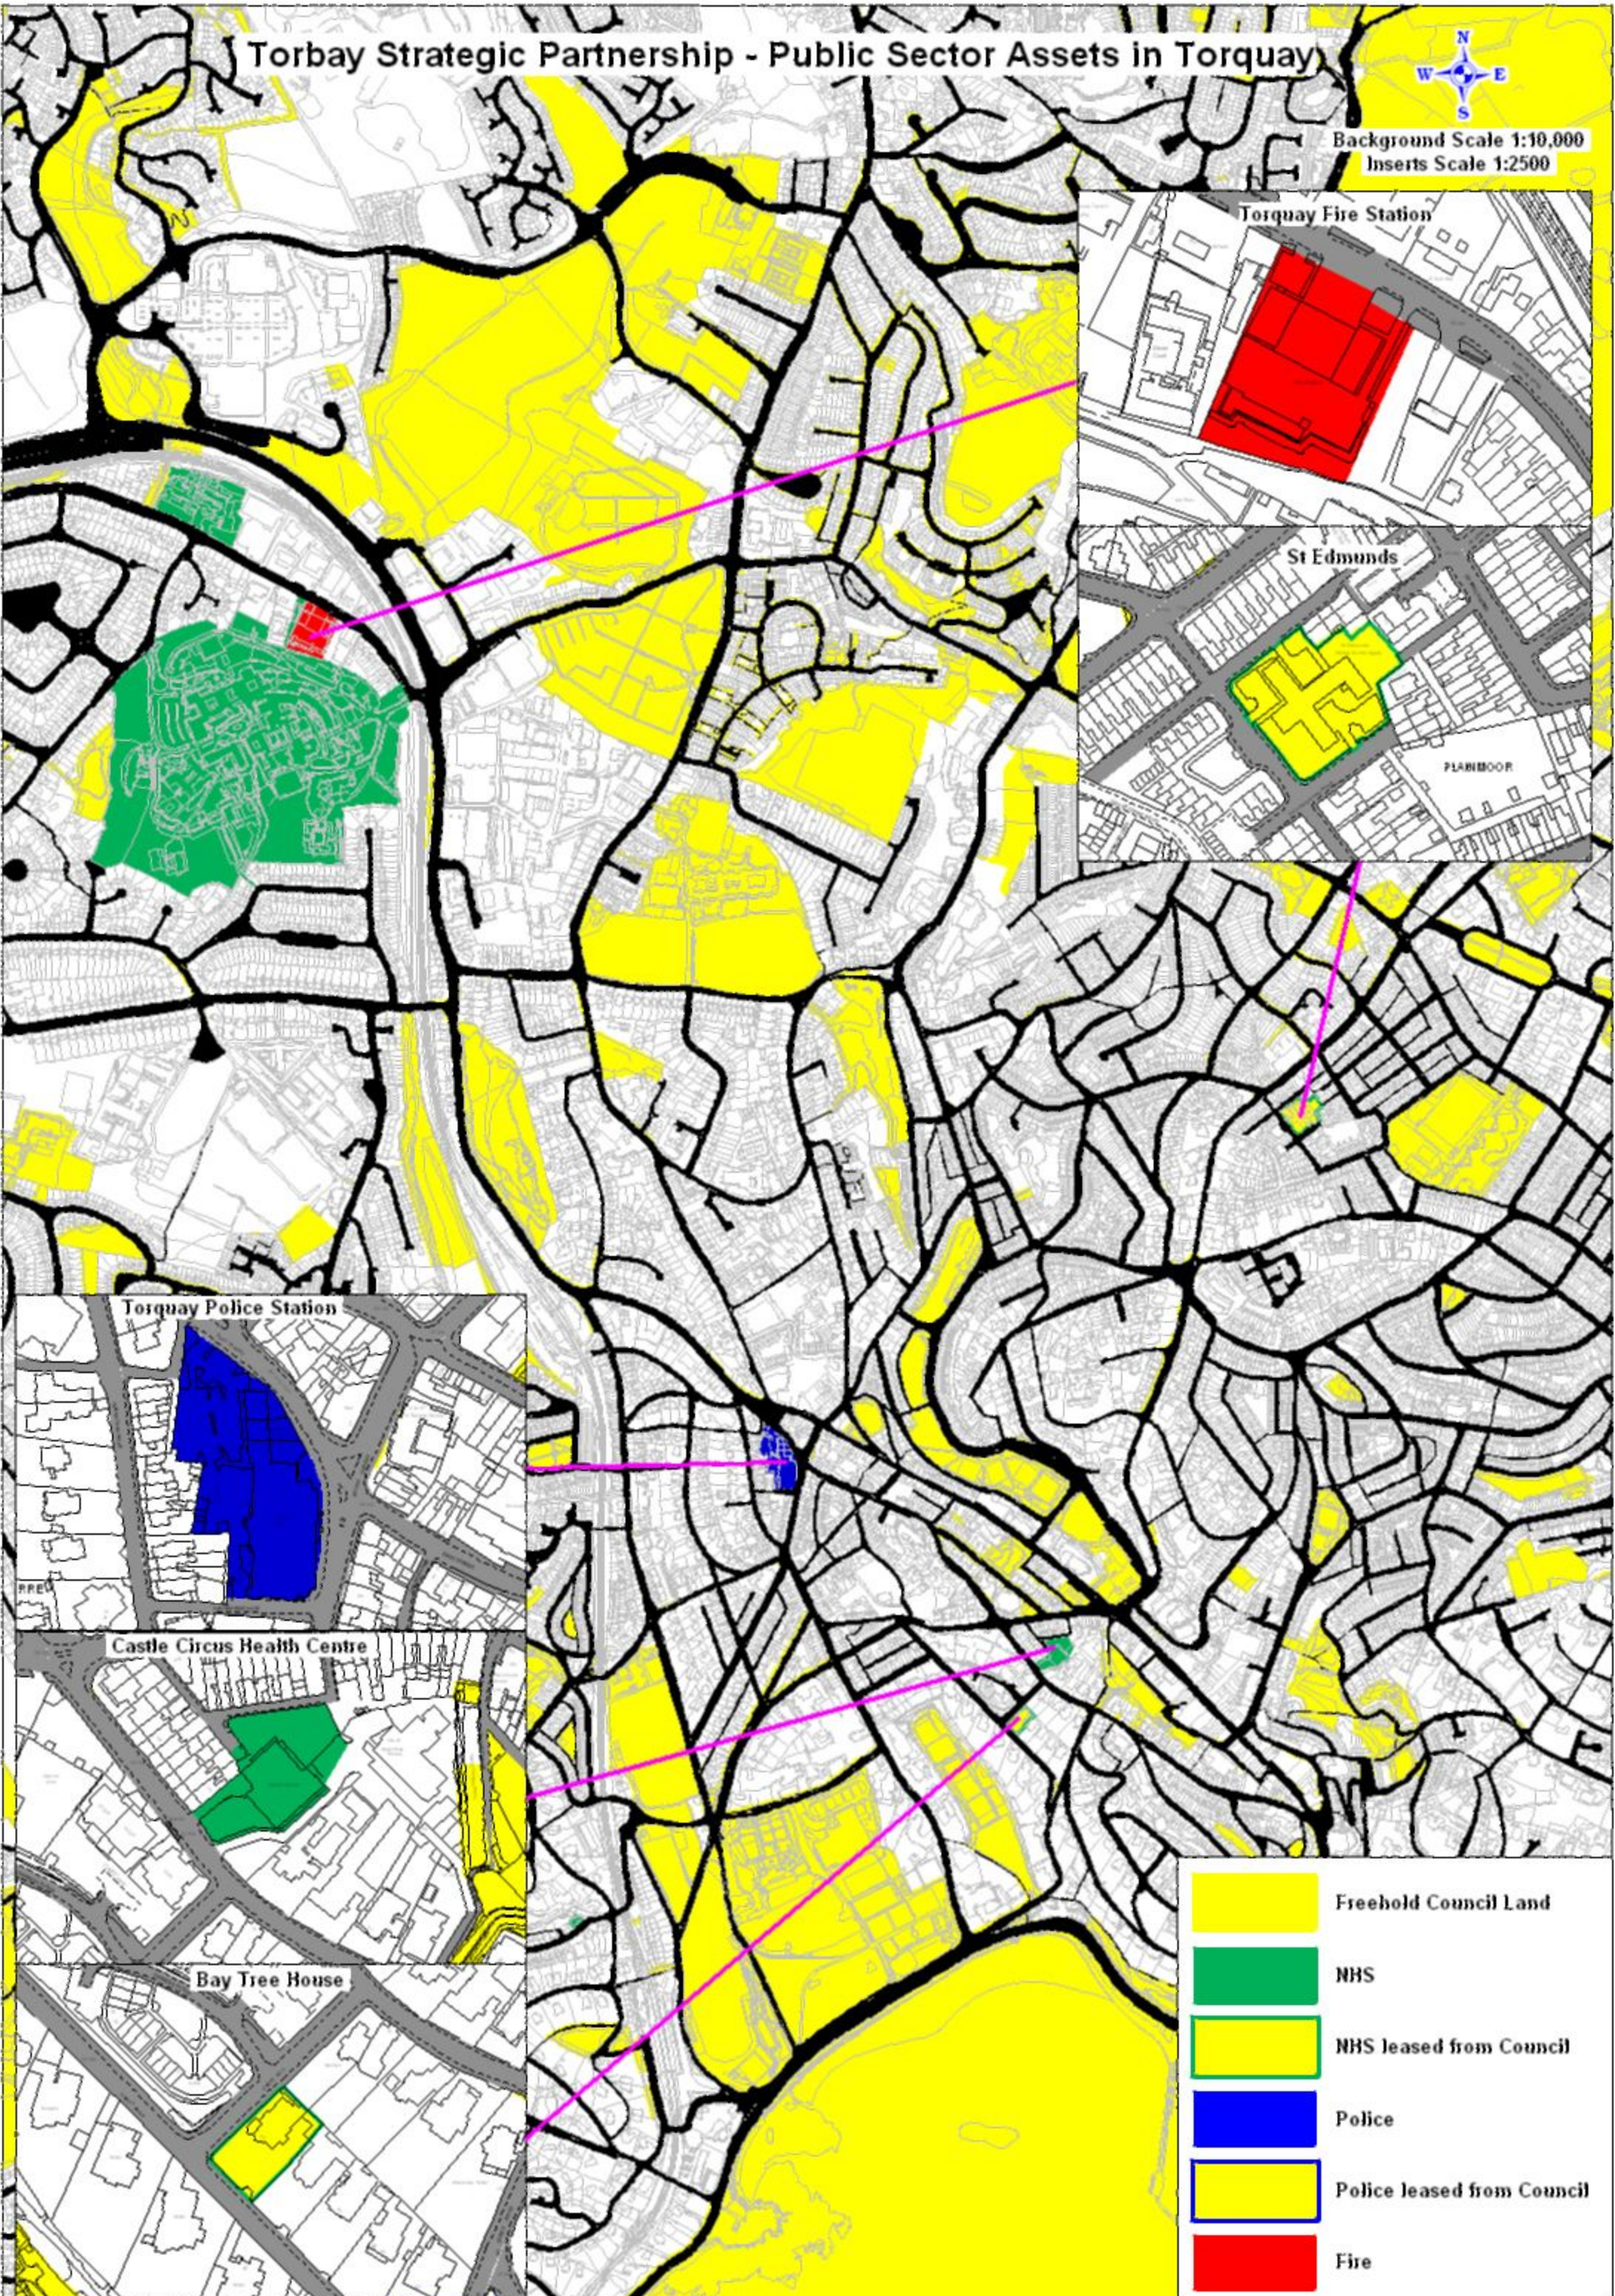

Torbay Strategic Partnership - Public Sector Assets in Torquay

Background Scale 1:10,000
Inserts Scale 1:2500

Torquay Fire Station

St Edmunds

PLANBOOR

Torquay Police Station

Castle Circus Health Centre

Bay Tree House

-  Freehold Council Land
-  NHS
-  NHS leased from Council
-  Police
-  Police leased from Council
-  Fire