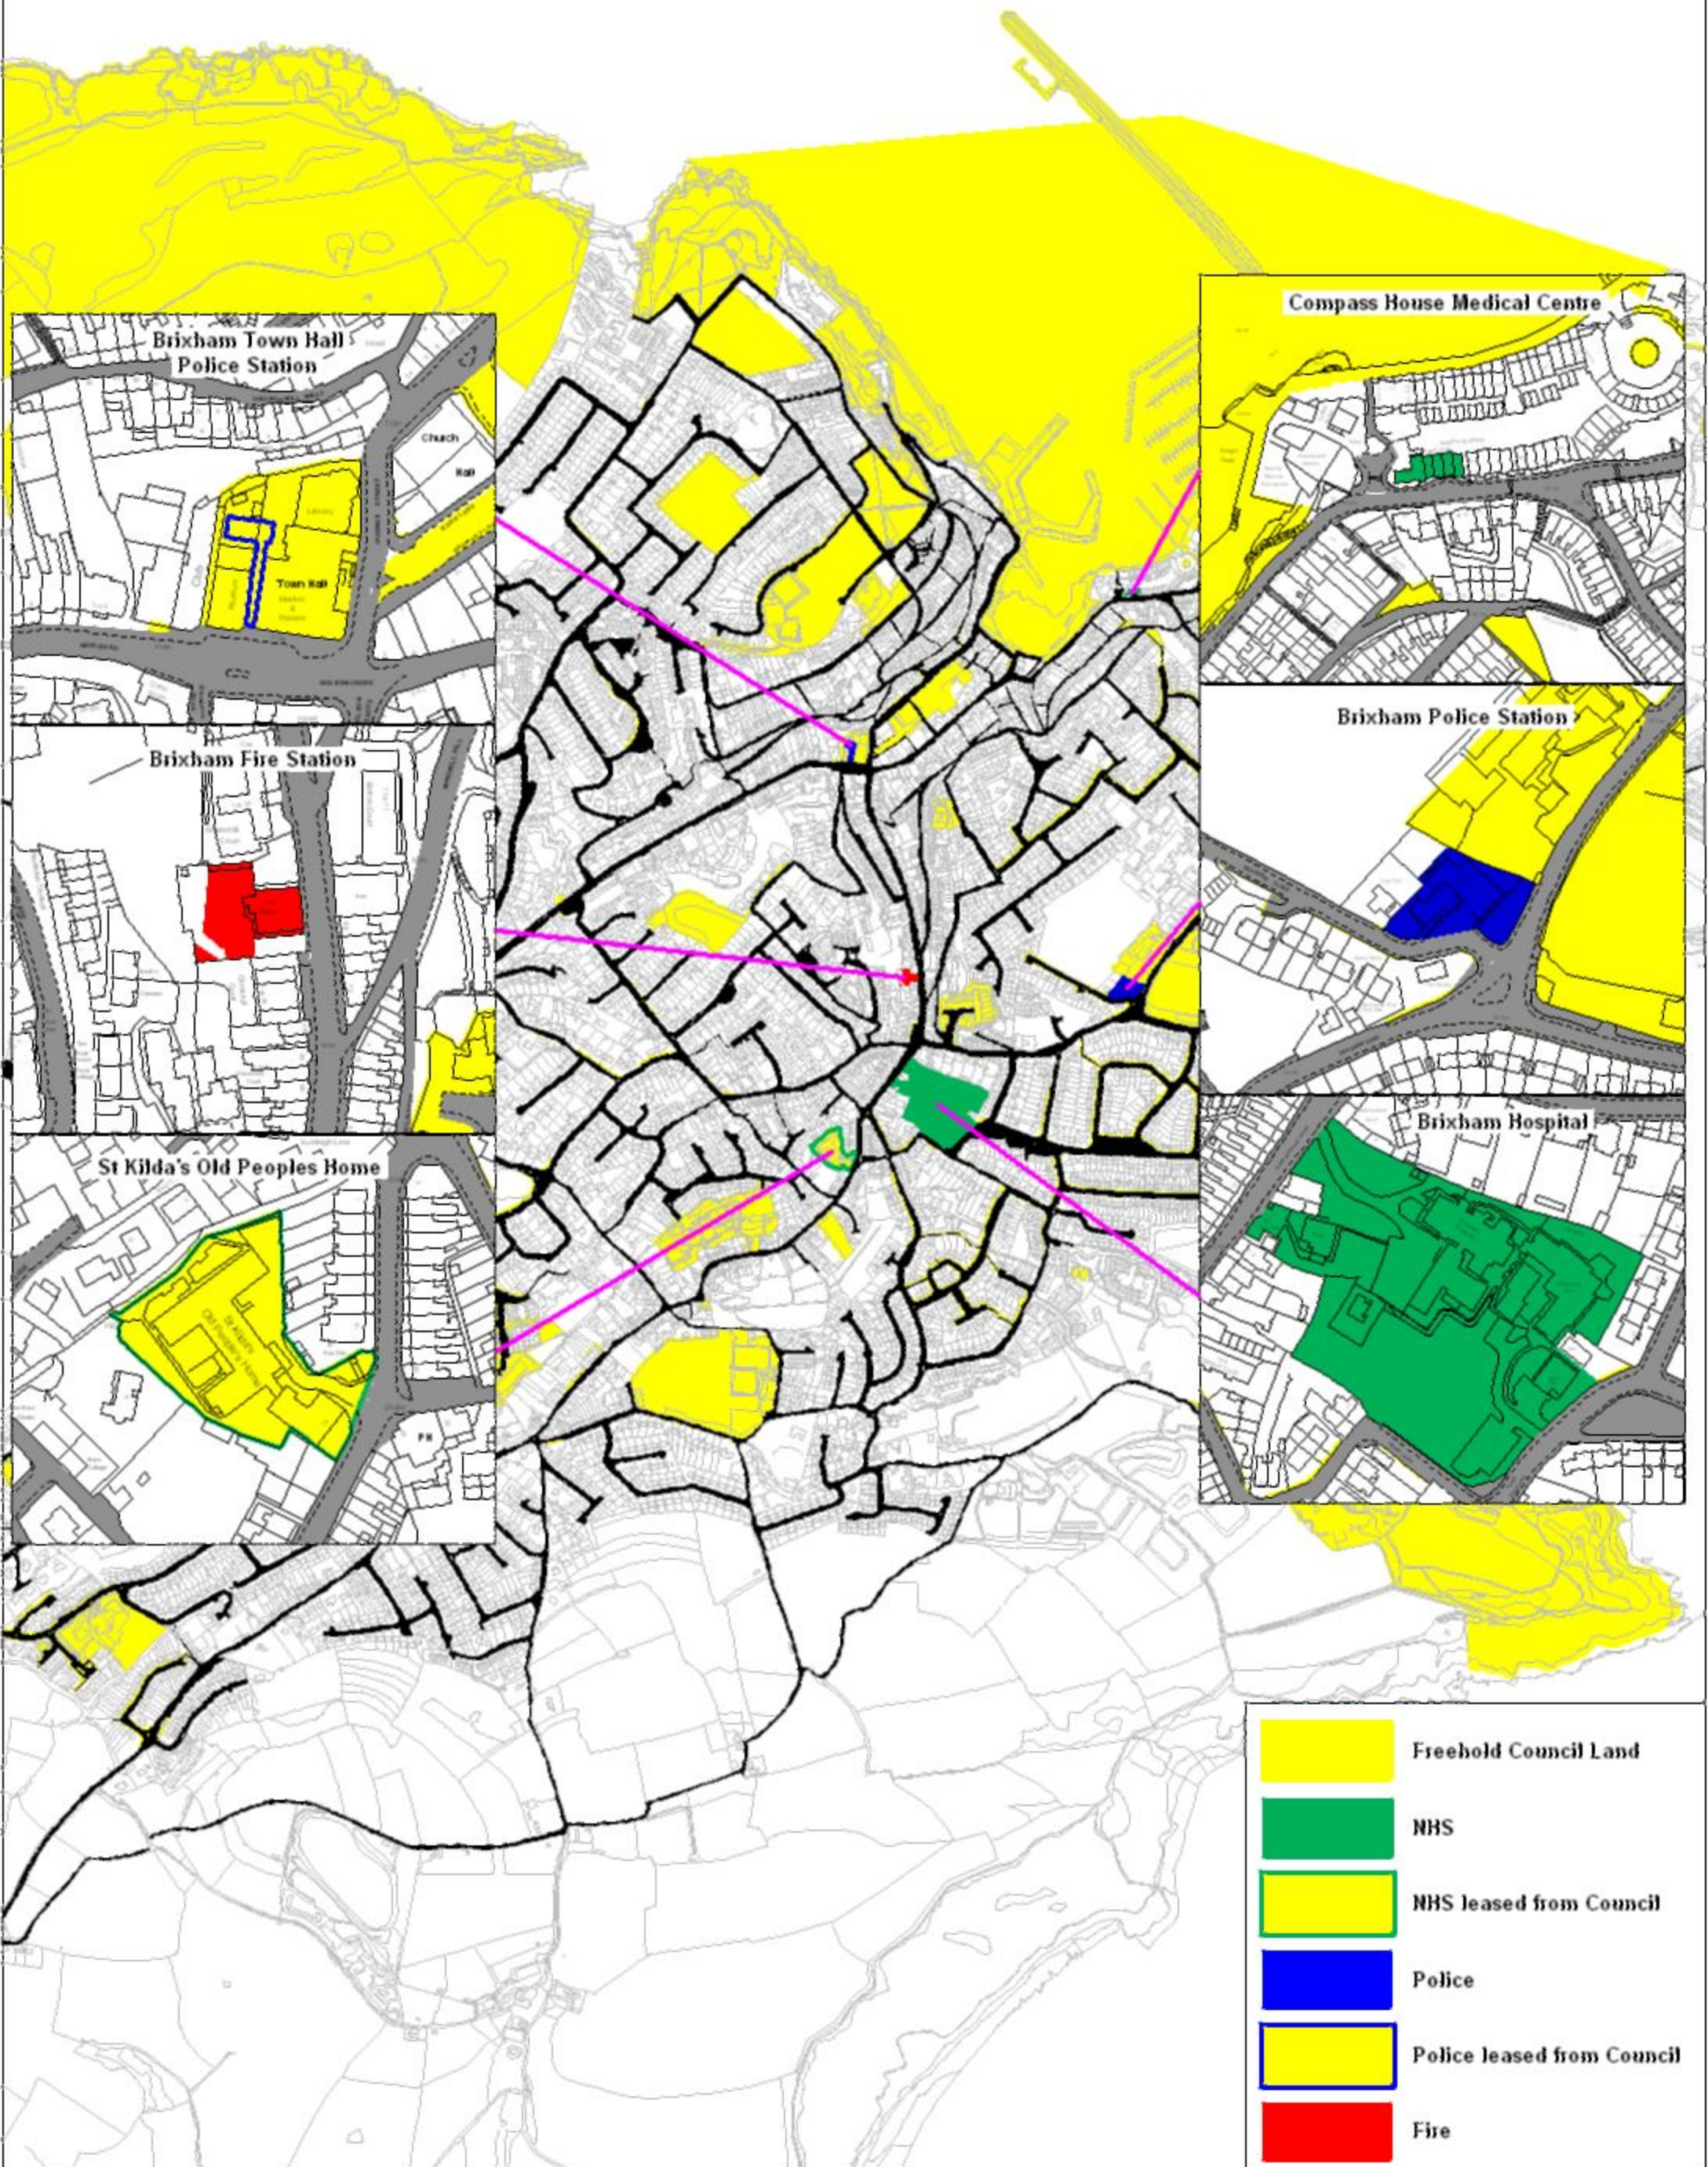

Torbay Strategic Partnership - Public Sector Assets in Brixham

Scale 1:10,000

-  Freehold Council Land
-  NHS
-  NHS leased from Council
-  Police
-  Police leased from Council
-  Fire