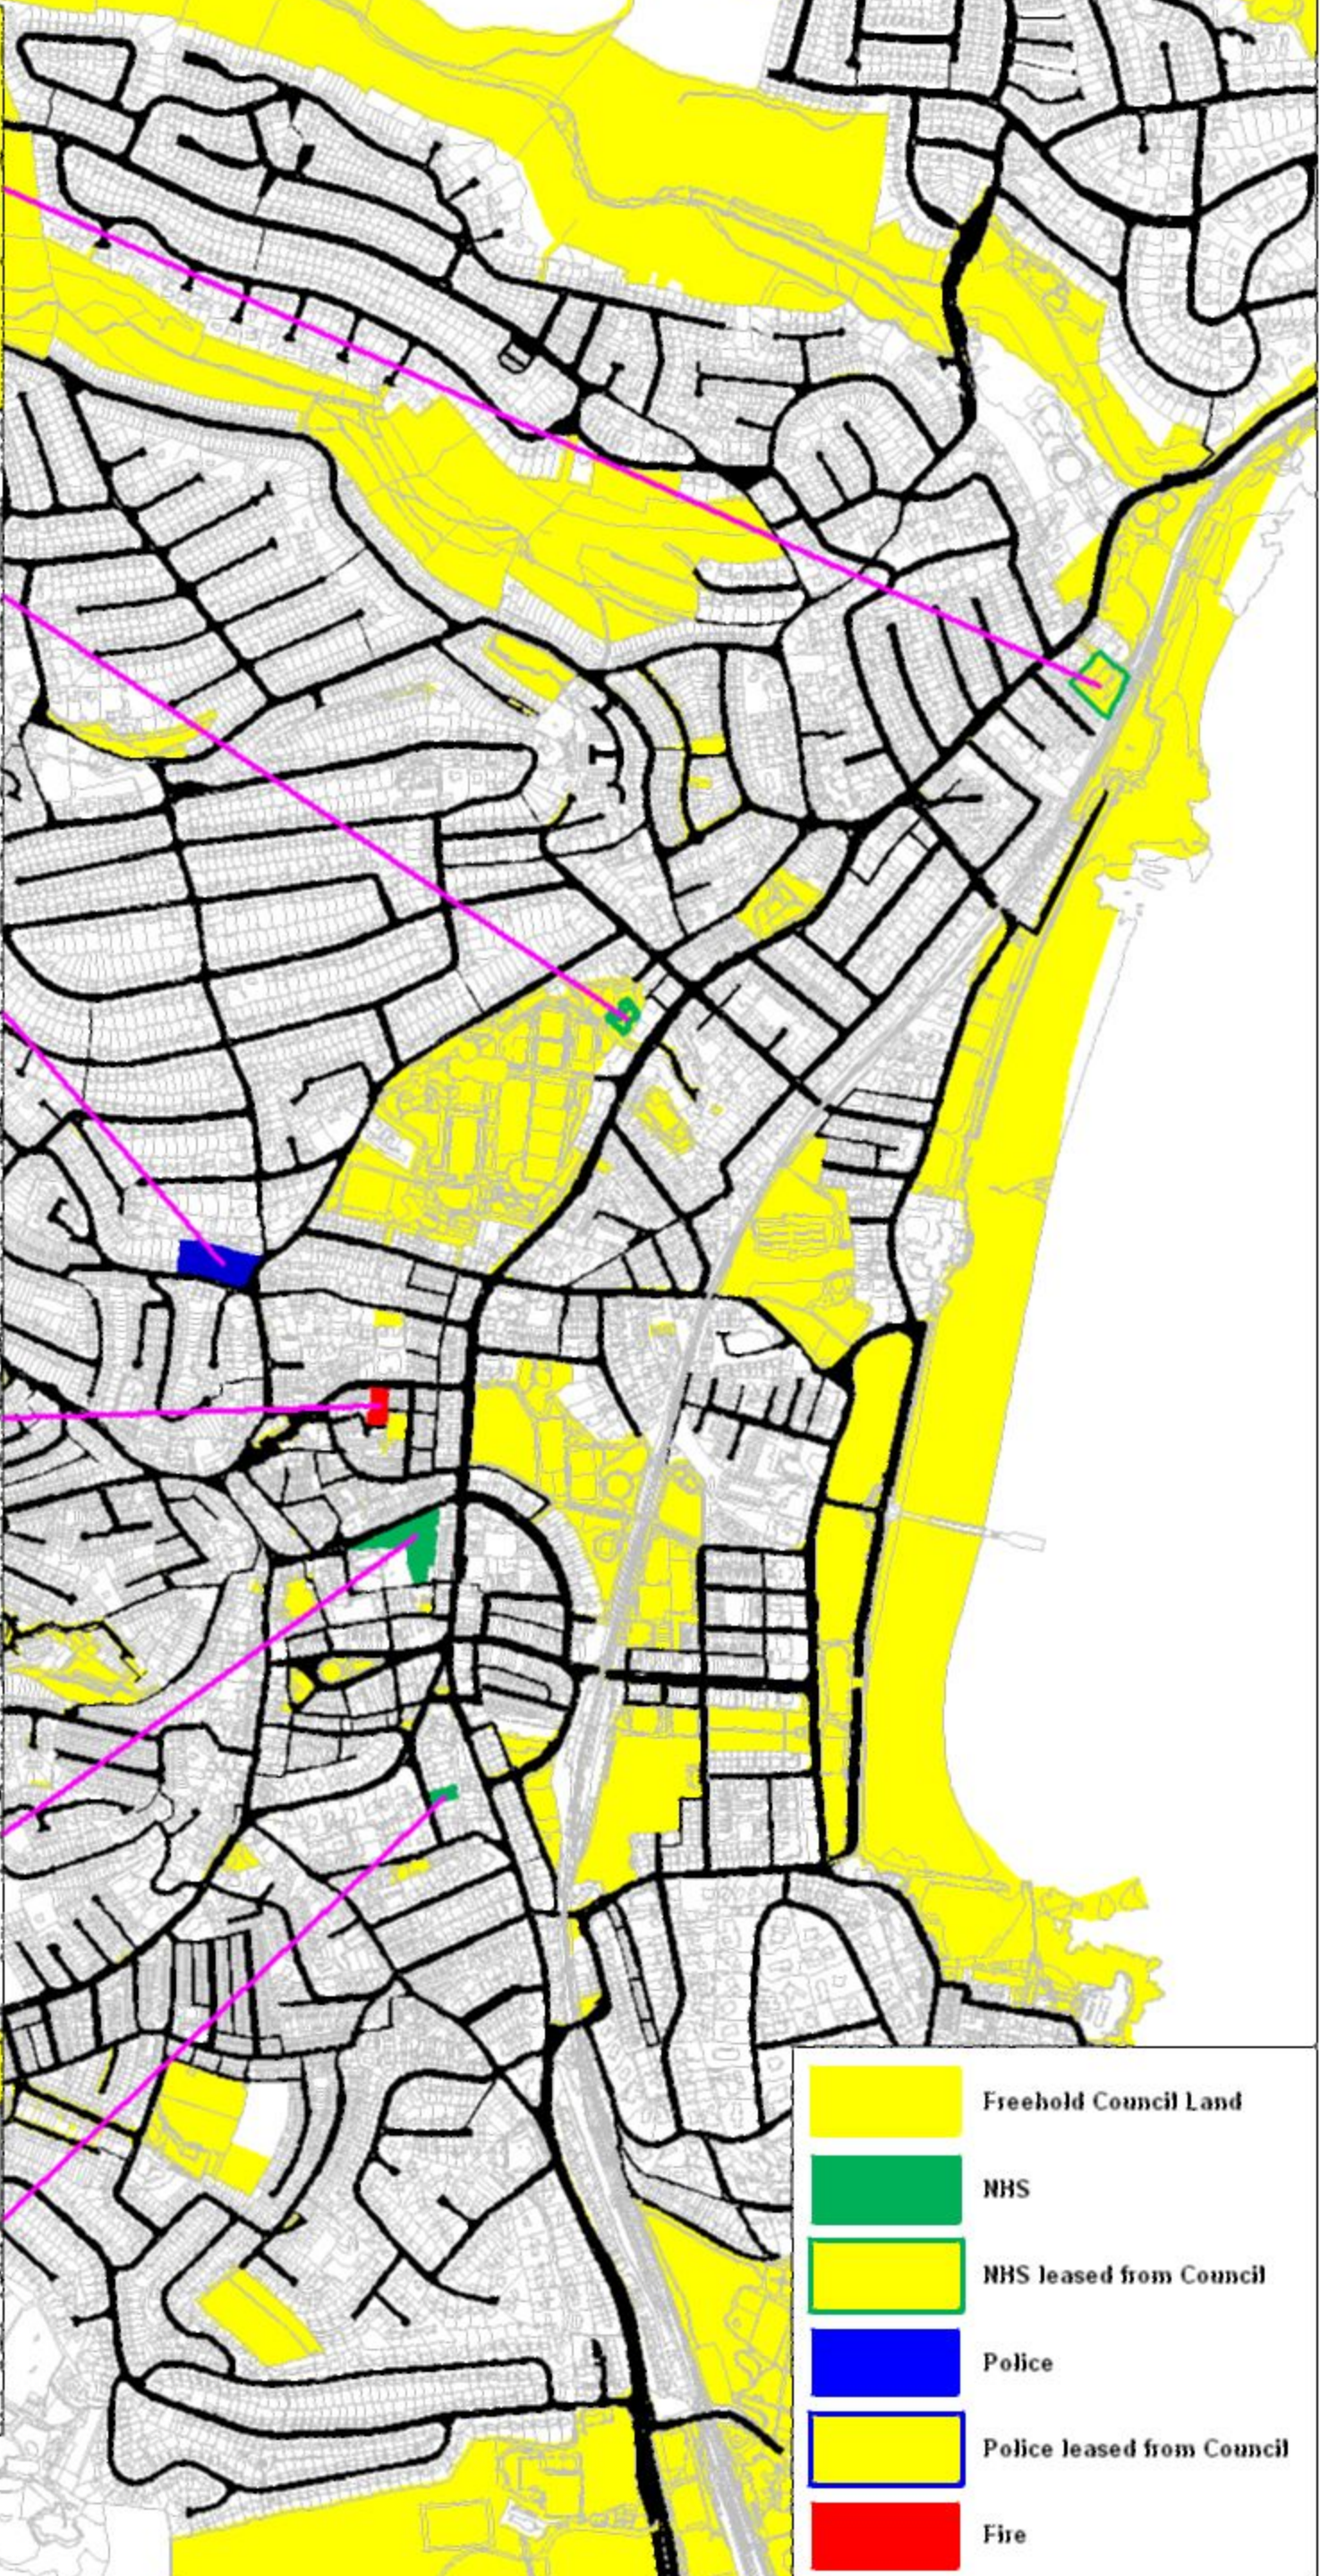

Torbay Strategic Partnership - Public Sector Assets in Paignton

Scale 1:10,000

-  Freehold Council Land
-  NHS
-  NHS leased from Council
-  Police
-  Police leased from Council
-  Fire